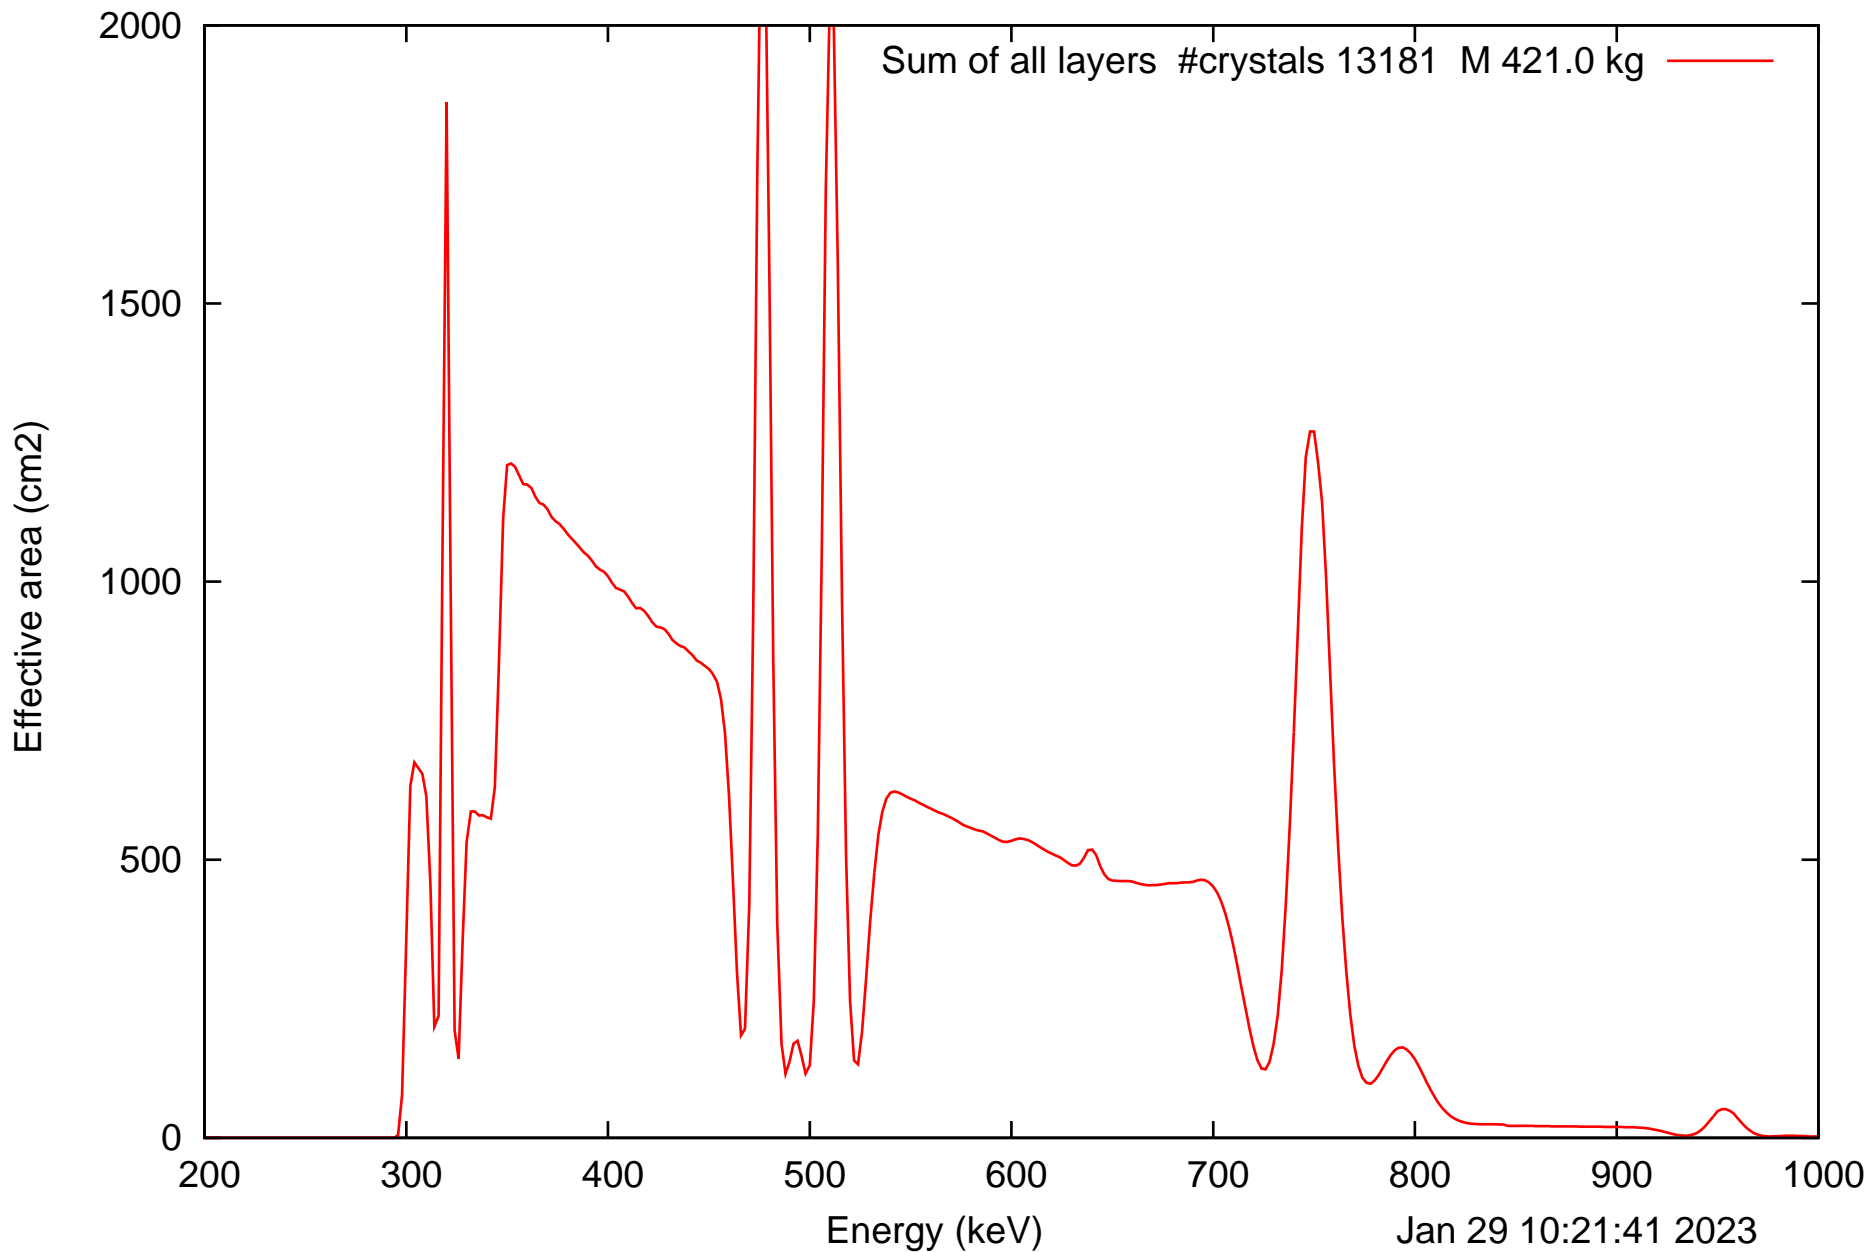

Laue lens diameter: 396 cm, Detect.diameter: 5.0 cm, mosaic: 0.5 arcmin

Jan 29 10:21:41 2023

Laue lens diameter: 396 cm, Detect.diameter: 5.0 cm, mosaic: 0.5 arcmin

Laue lens diameter: 396 cm, Detect.diameter: 5.0 cm, mosaic: 0.5 arcmin