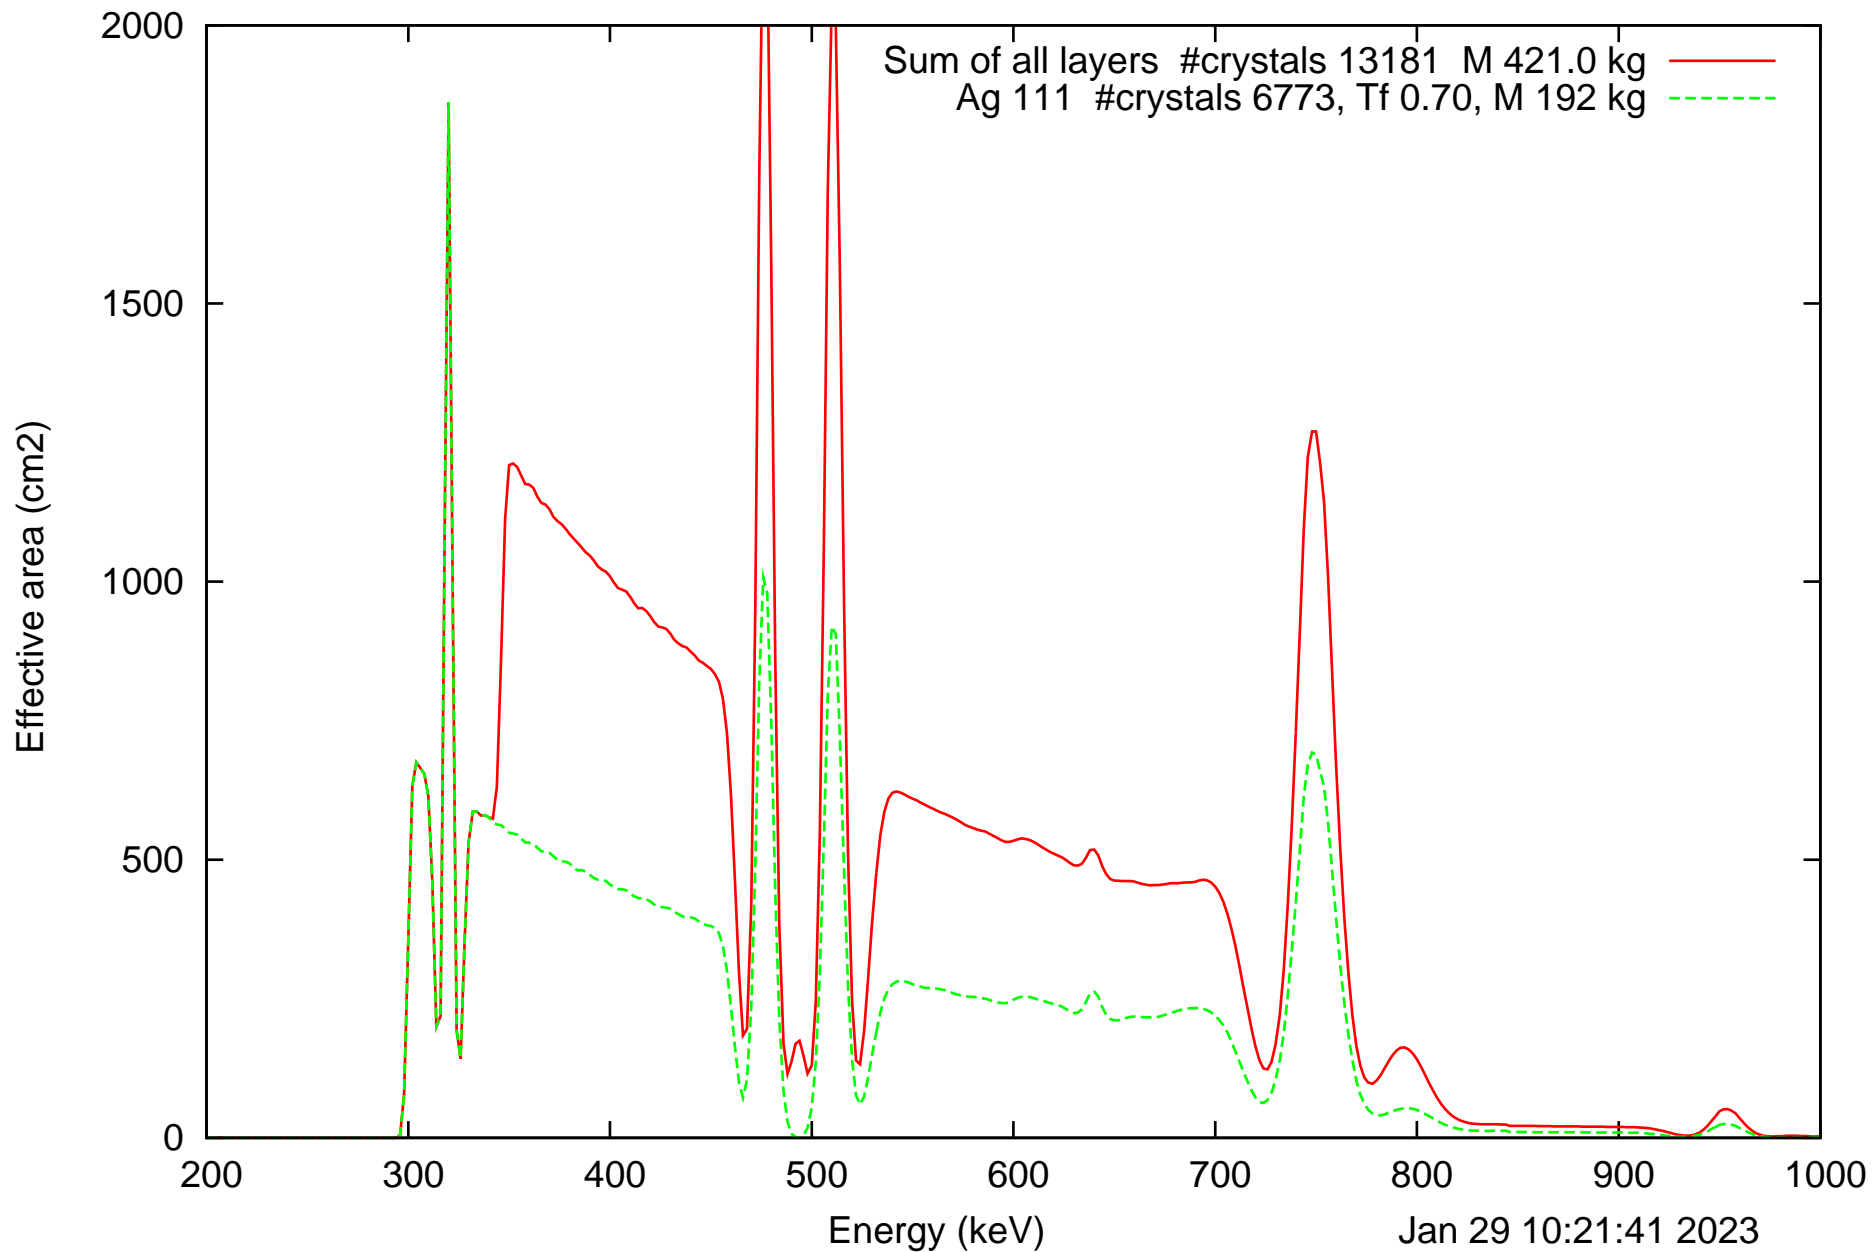

Laue lens diameter: 396 cm, Detect.diameter: 5.0 cm, mosaic: 0.5 arcmin

Jan 29 10:21:41 2023

Laue lens diameter: 396 cm, Detect.diameter: 5.0 cm, mosaic: 0.5 arcmin

Laue lens diameter: 396 cm, Detect.diameter: 5.0 cm, mosaic: 0.5 arcmin