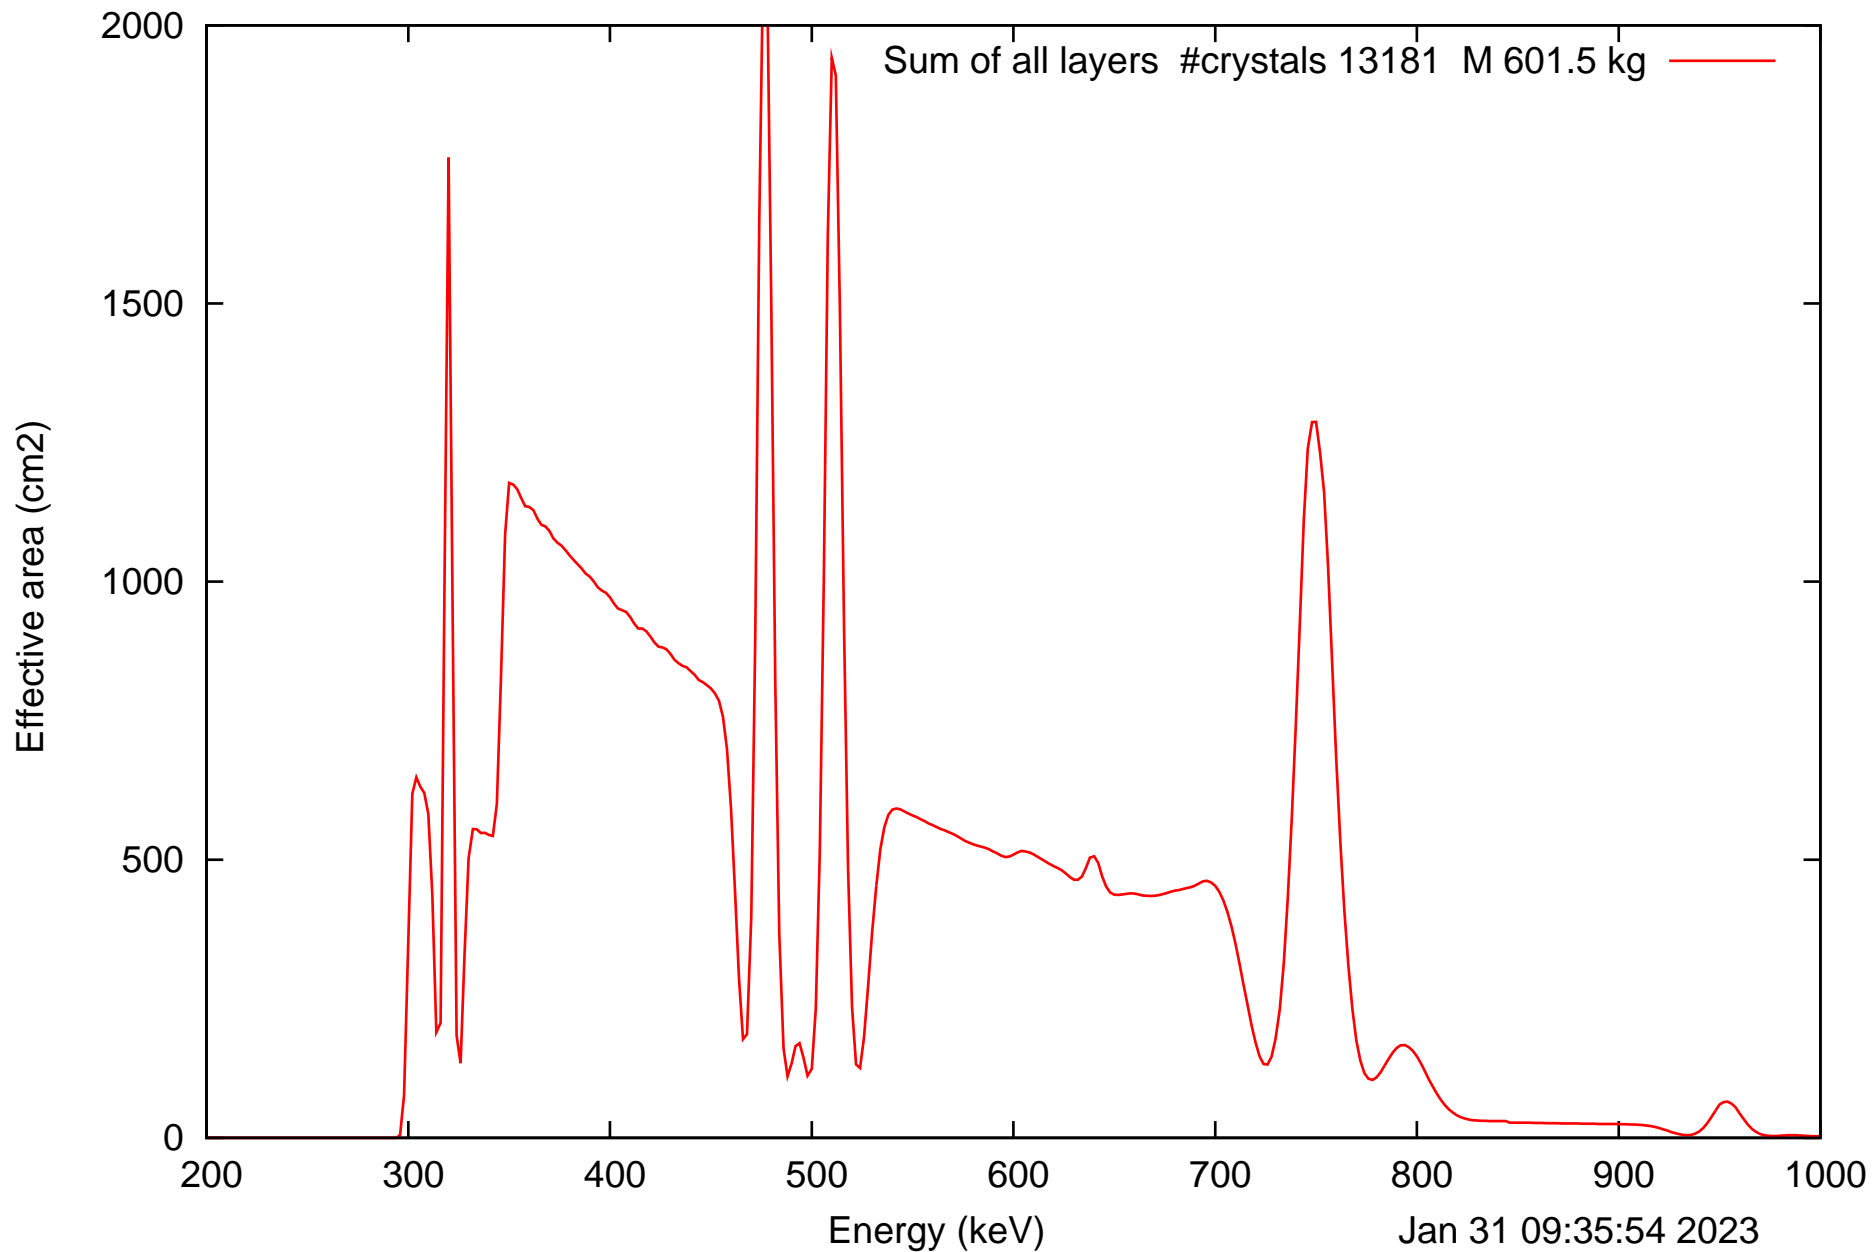

Laue lens diameter: 396 cm, Detect.diameter: 5.0 cm, mosaic: 0.5 arcmin

Laue lens diameter: 396 cm, Detect.diameter: 5.0 cm, mosaic: 0.5 arcmin

Laue lens diameter: 396 cm, Detect.diameter: 5.0 cm, mosaic: 0.5 arcmin