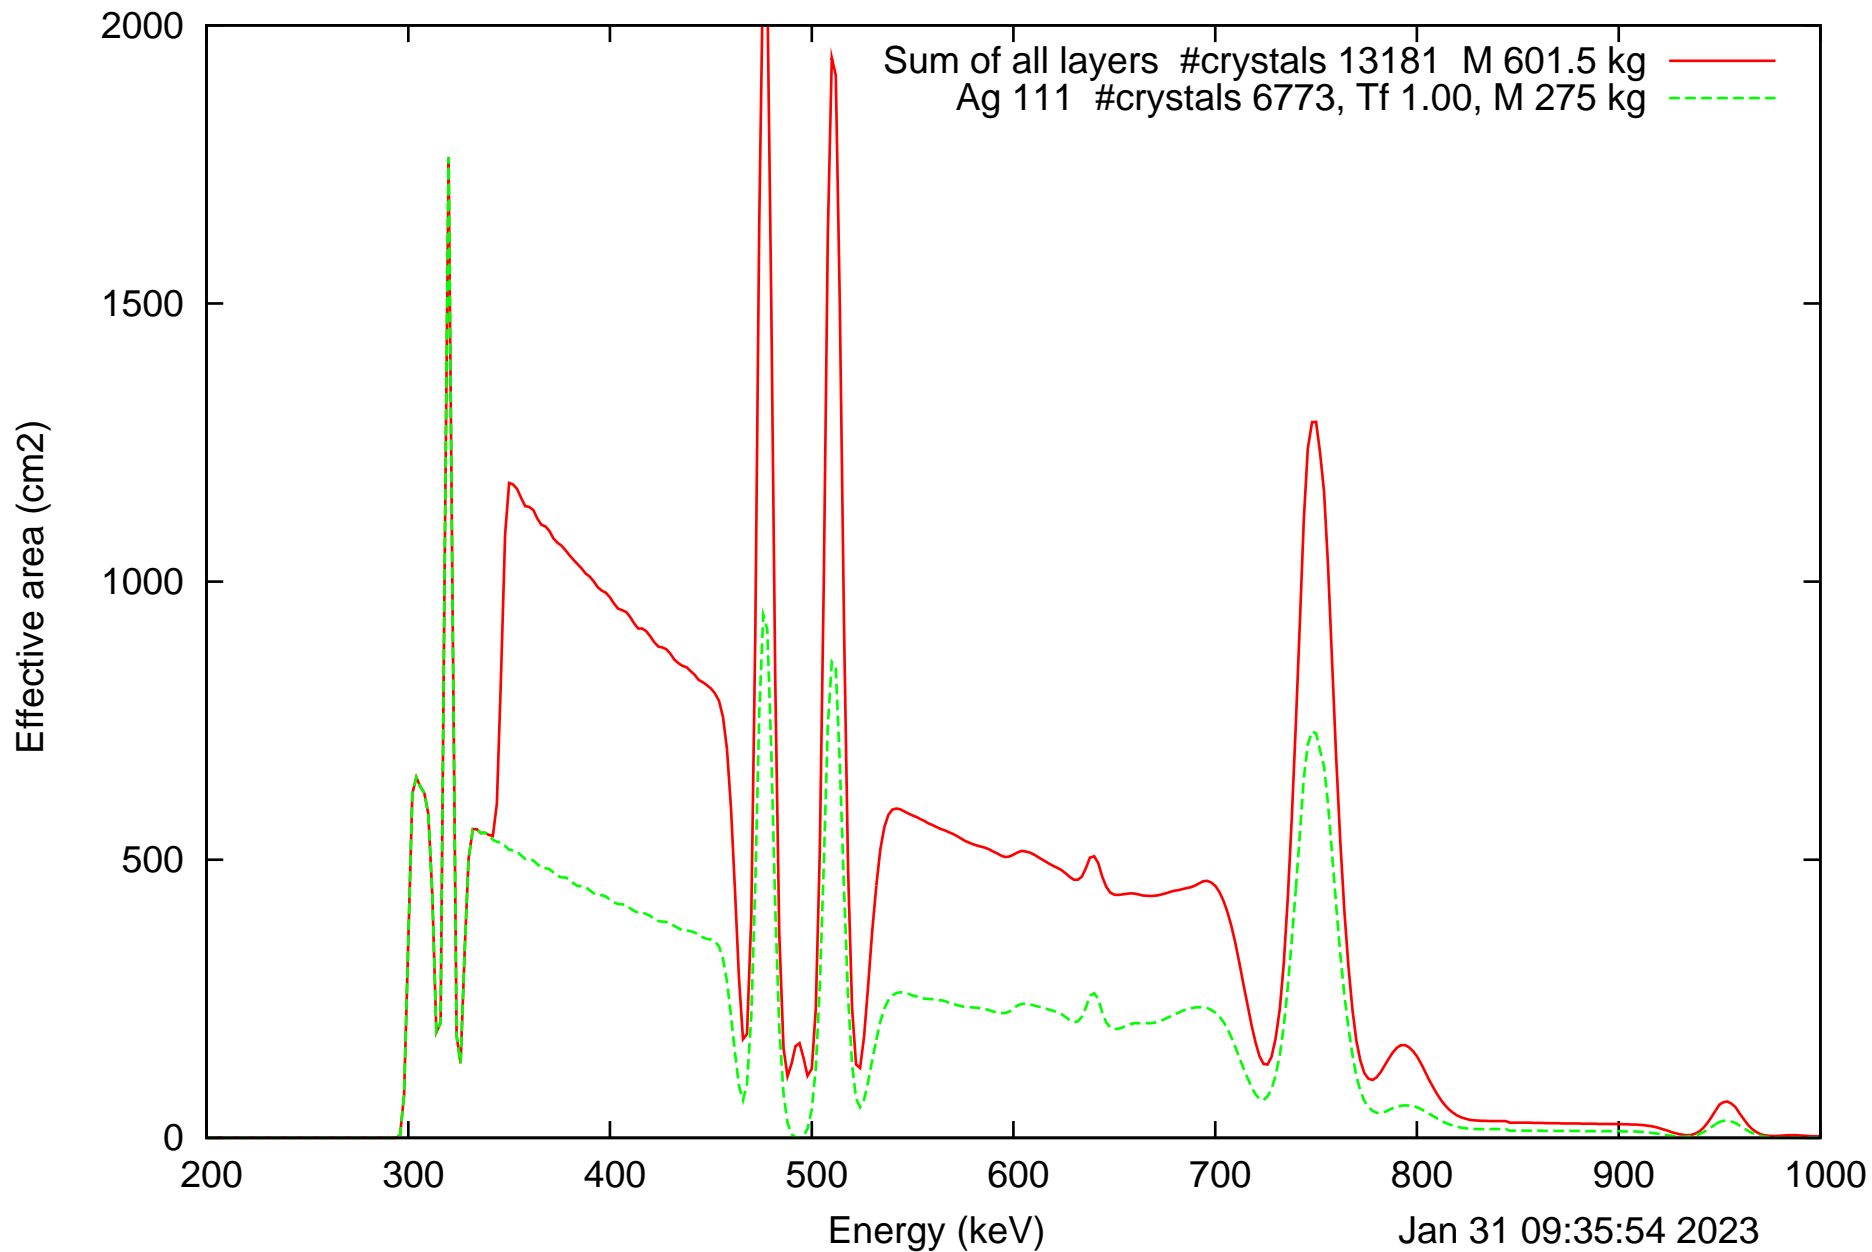

Laue lens diameter: 396 cm, Detect.diameter: 5.0 cm, mosaic: 0.5 arcmin

Laue lens diameter: 396 cm, Detect.diameter: 5.0 cm, mosaic: 0.5 arcmin

Laue lens diameter: 396 cm, Detect.diameter: 5.0 cm, mosaic: 0.5 arcmin