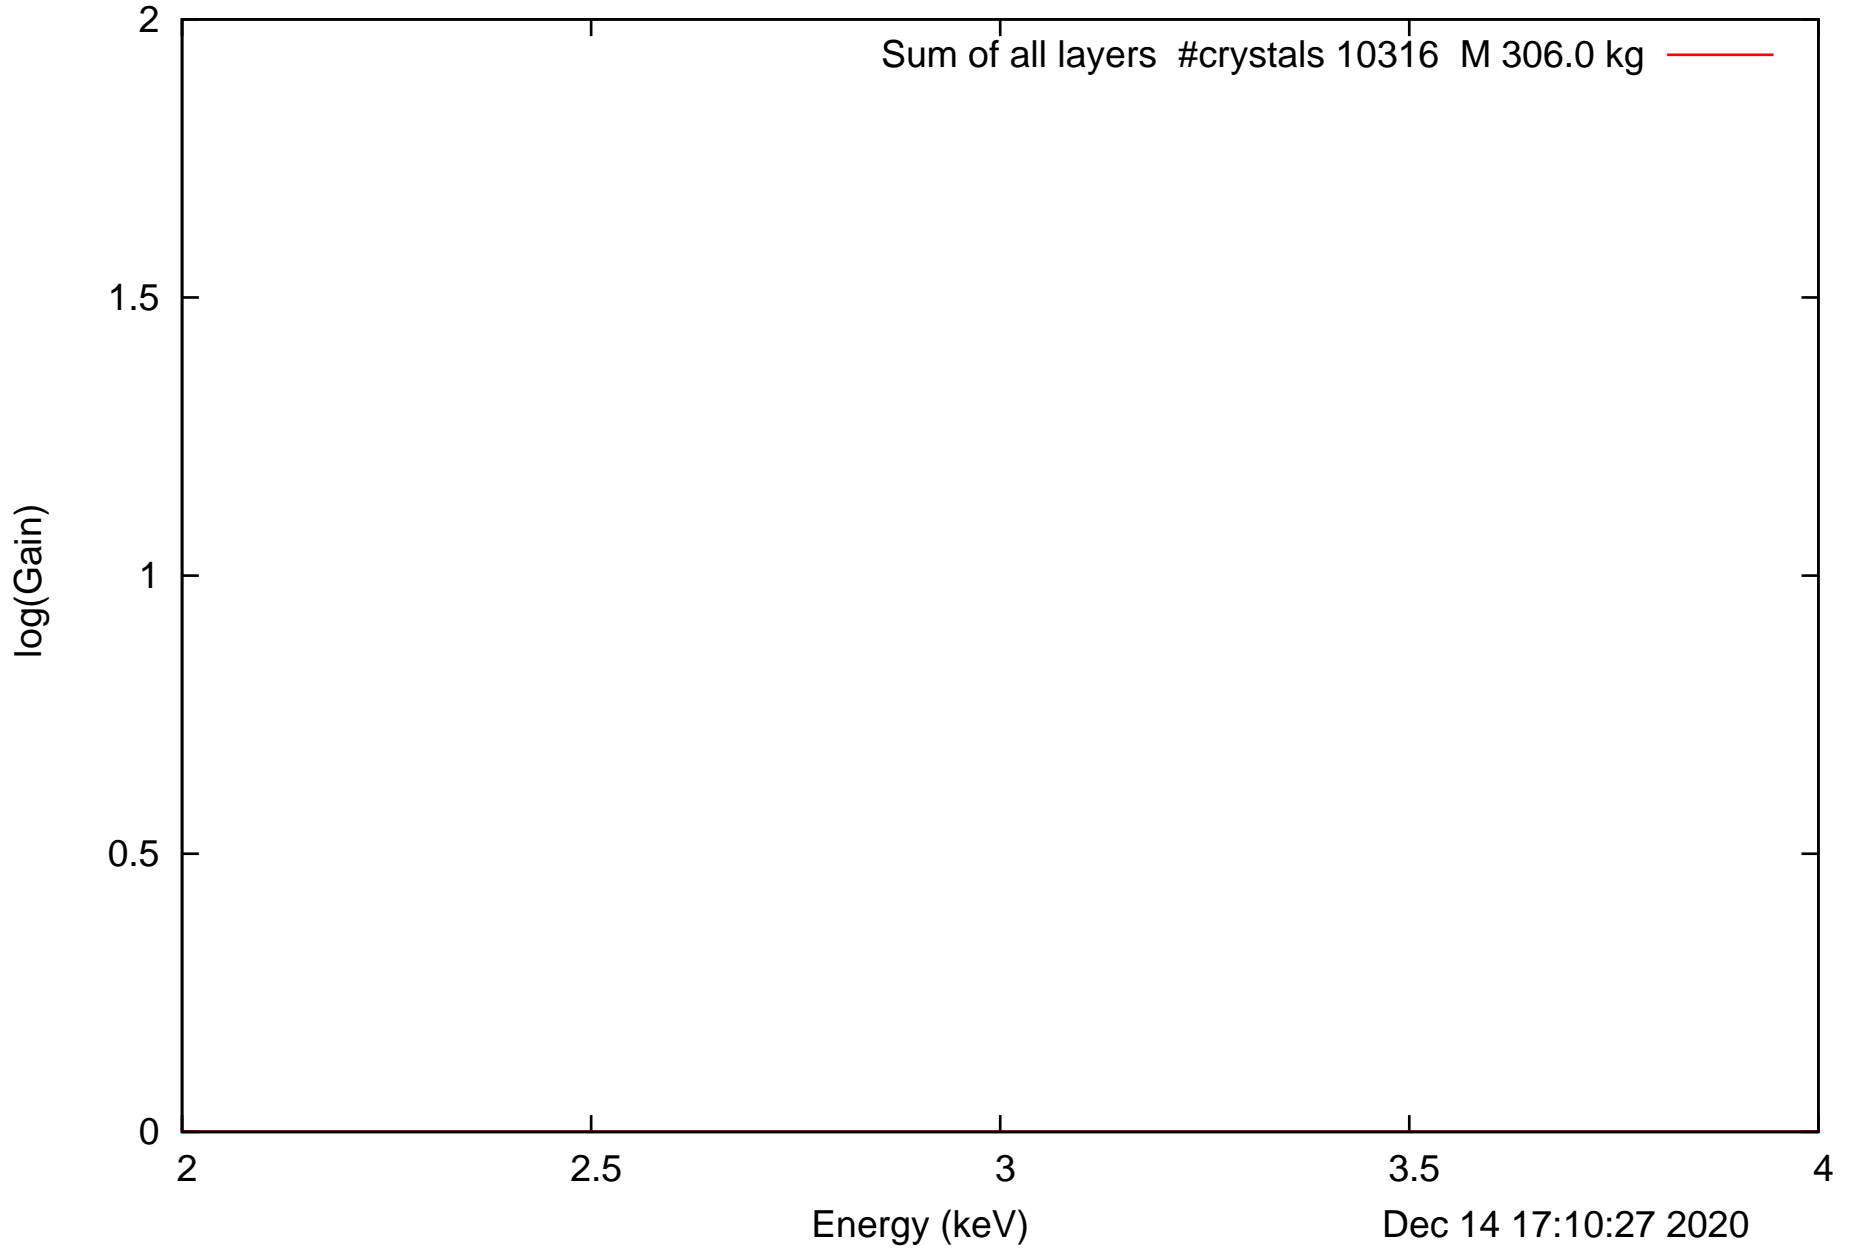

Laue lens diameter: 351 cm, Detect.diameter: 5.0 cm, mosaic: 0.5 arcmin

Laue lens diameter: 351 cm, Detect.diameter: 5.0 cm, mosaic: 0.5 arcmin

Laue lens diameter: 351 cm, Detect.diameter: 5.0 cm, mosaic: 0.5 arcmin