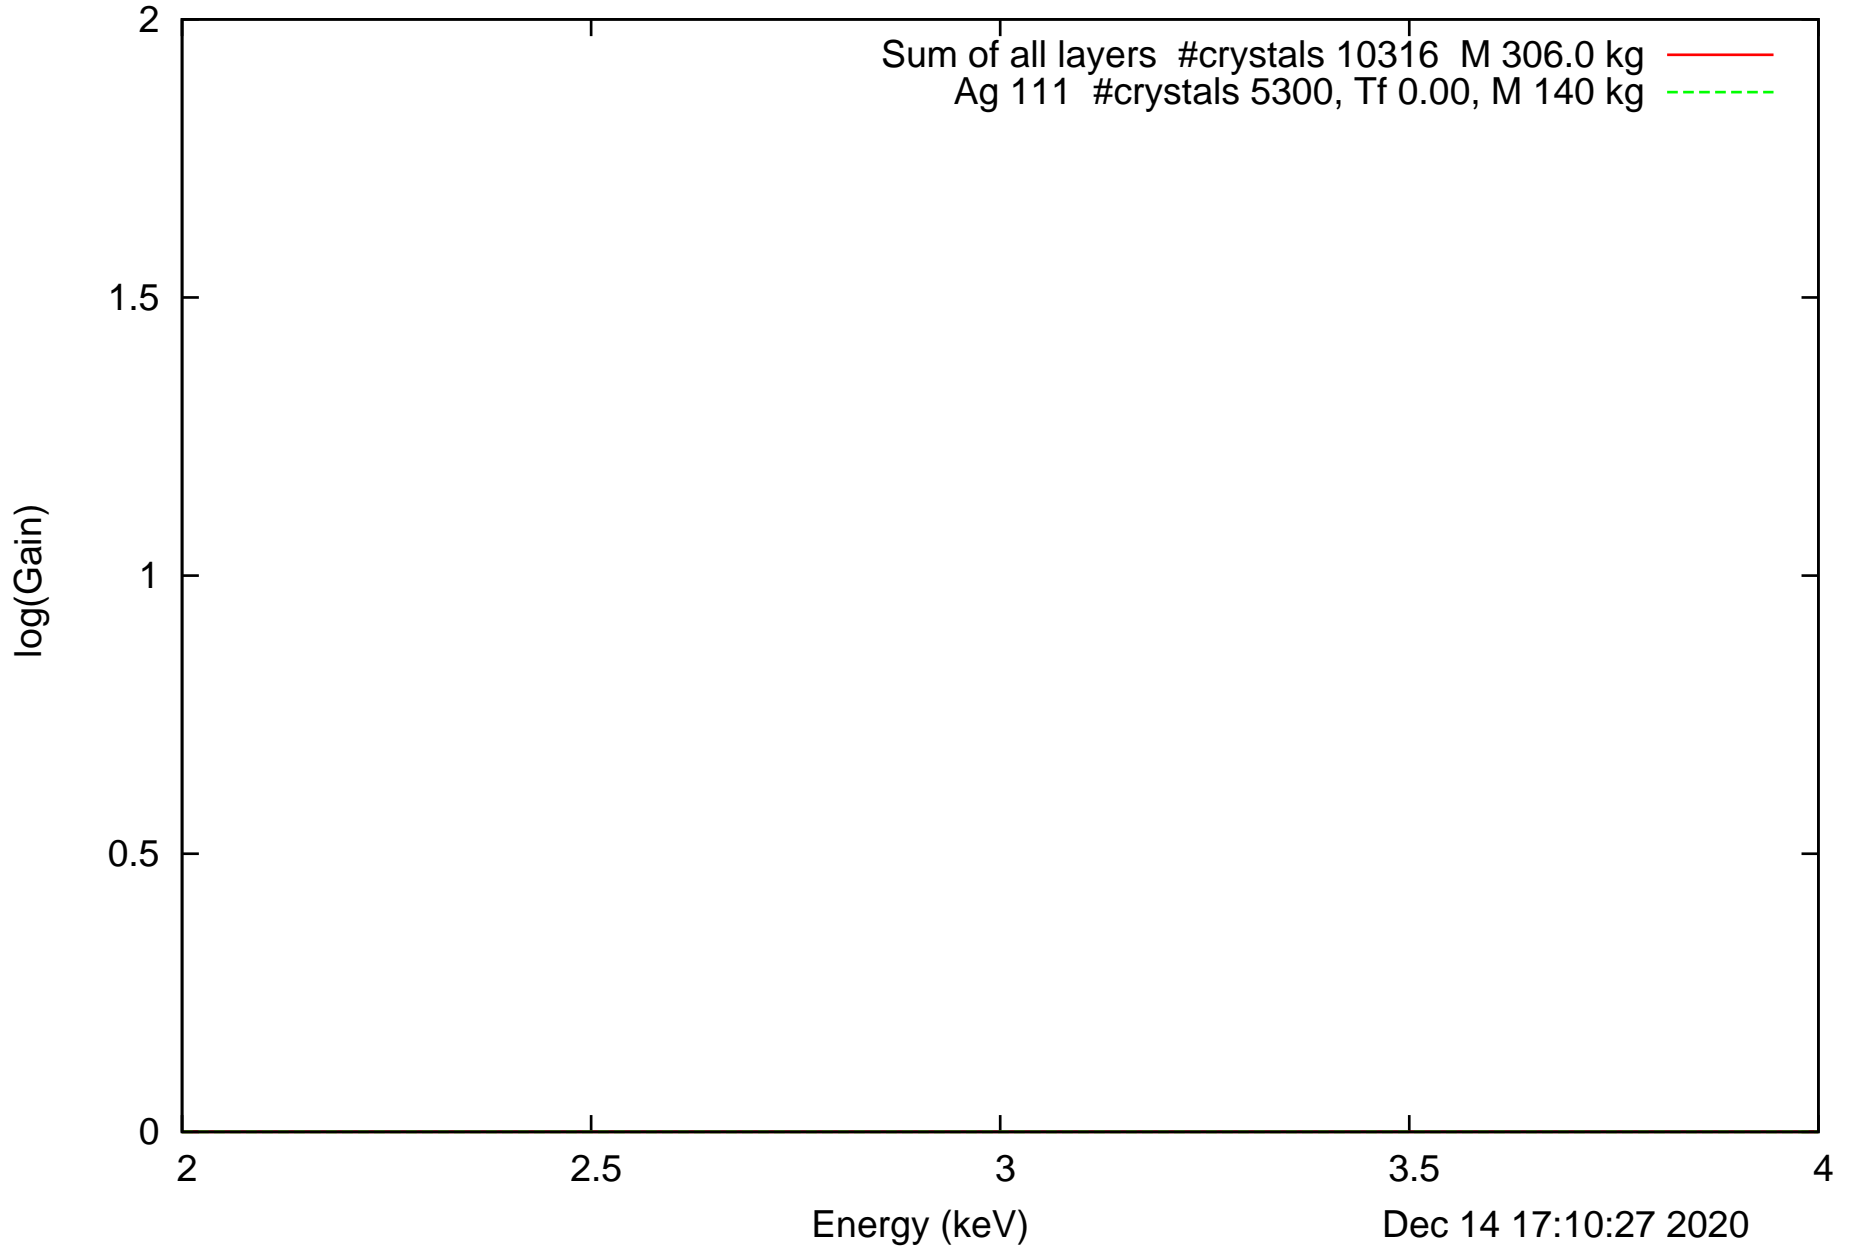

Laue lens diameter: 351 cm, Detect.diameter: 5.0 cm, mosaic: 0.5 arcmin

Laue lens diameter: 351 cm, Detect.diameter: 5.0 cm, mosaic: 0.5 arcmin

Laue lens diameter: 351 cm, Detect.diameter: 5.0 cm, mosaic: 0.5 arcmin