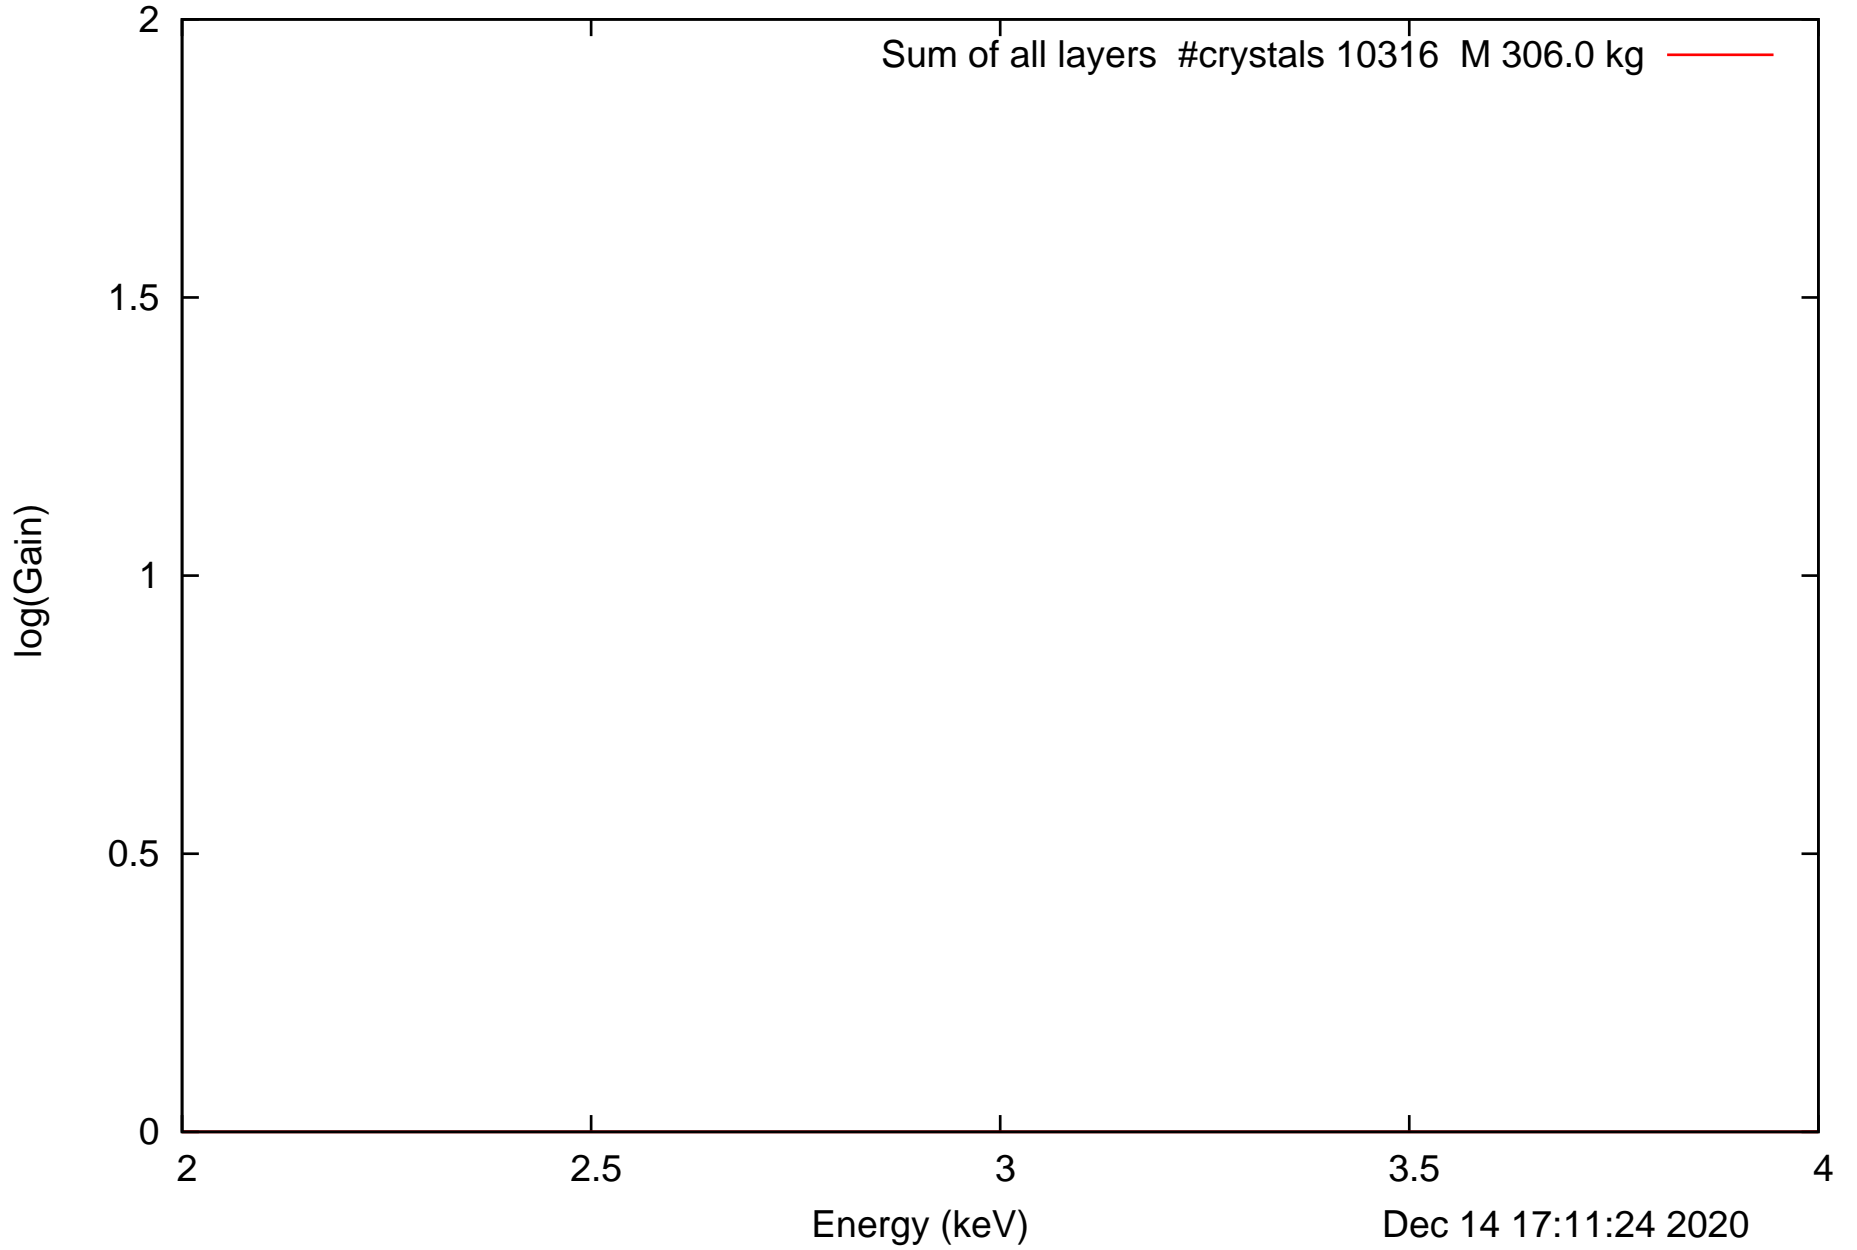

Laue lens diameter: 351 cm, Detect.diameter: 5.0 cm, mosaic: 0.5 arcmin

Laue lens diameter: 351 cm, Detect.diameter: 5.0 cm, mosaic: 0.5 arcmin

Laue lens diameter: 351 cm, Detect.diameter: 5.0 cm, mosaic: 0.5 arcmin