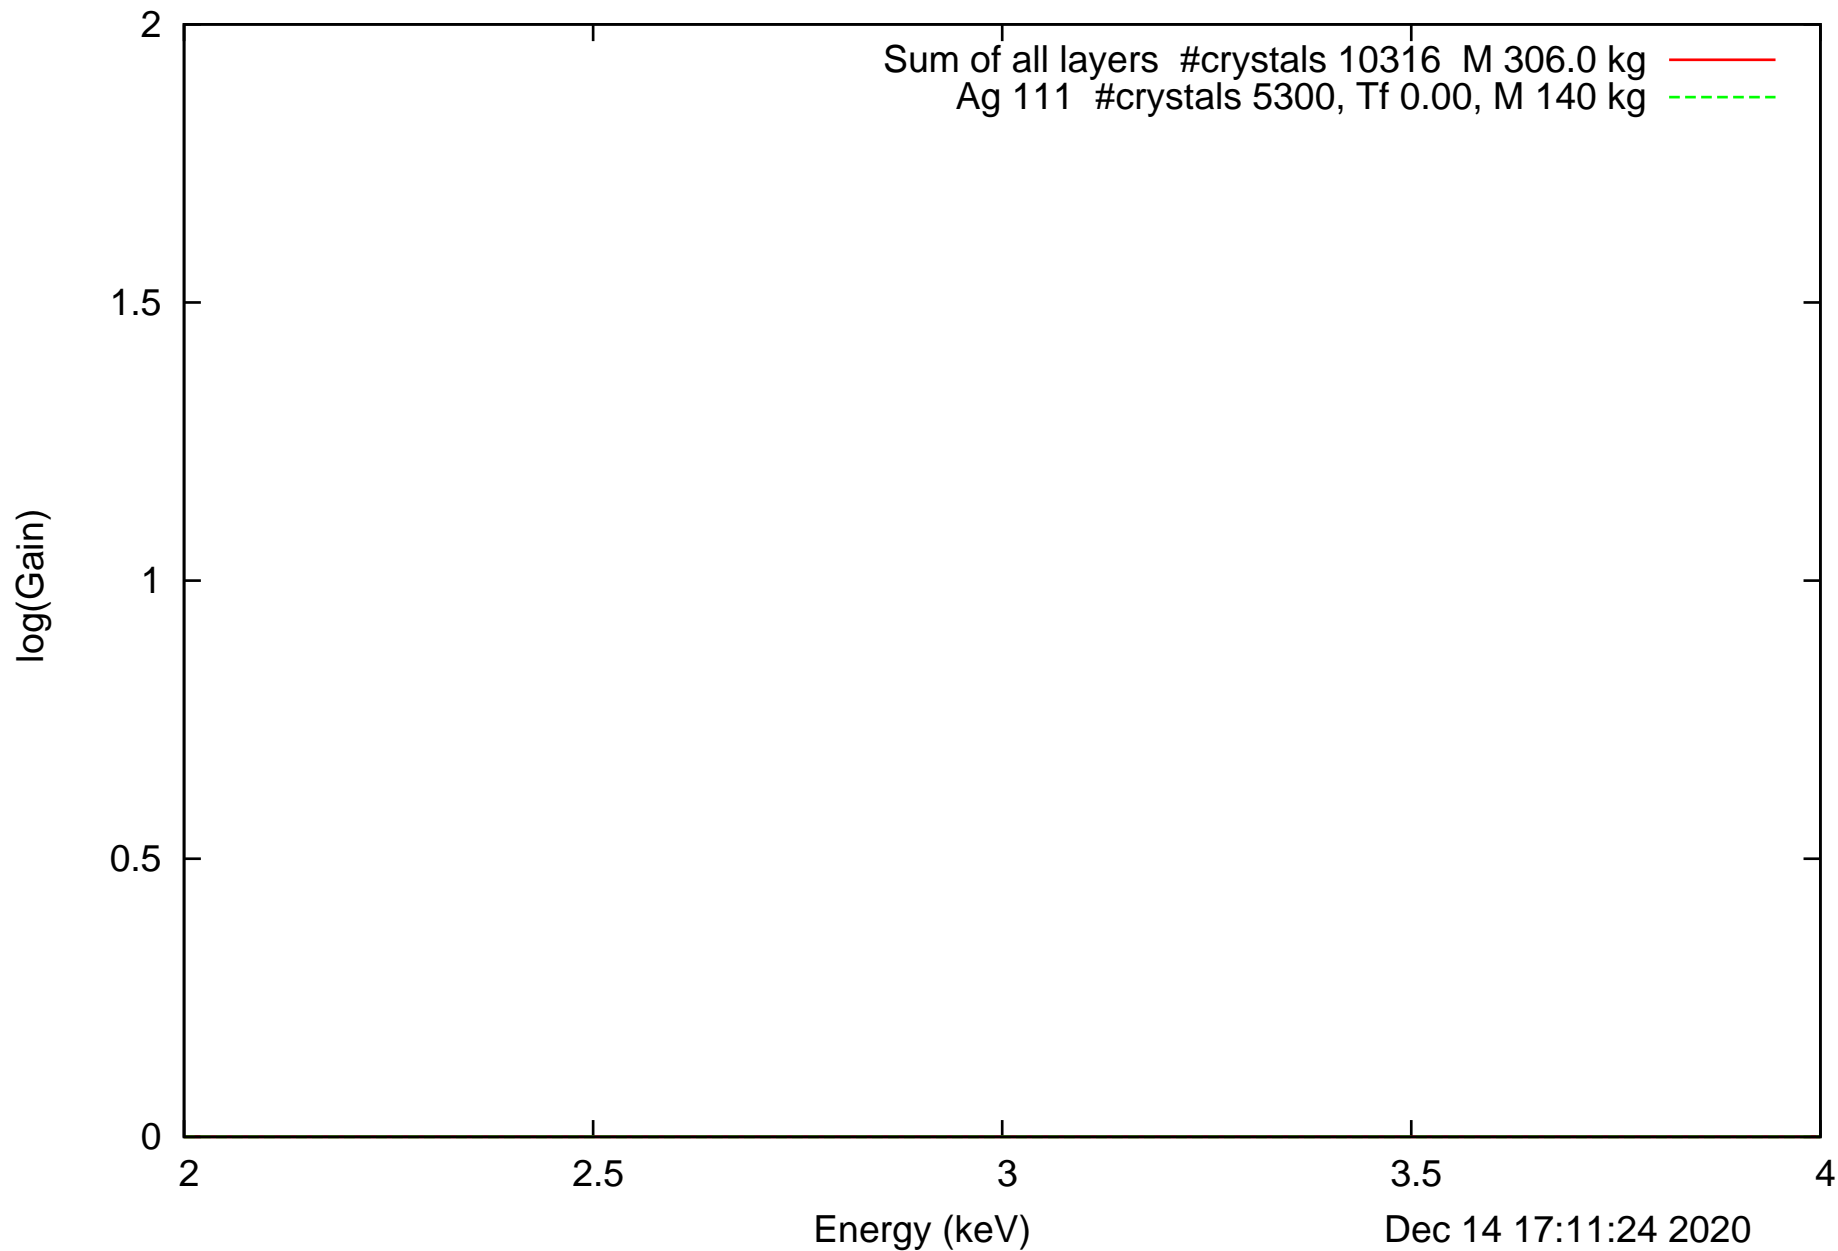

Laue lens diameter: 351 cm, Detect.diameter: 5.0 cm, mosaic: 0.5 arcmin

Laue lens diameter: 351 cm, Detect.diameter: 5.0 cm, mosaic: 0.5 arcmin

Laue lens diameter: 351 cm, Detect.diameter: 5.0 cm, mosaic: 0.5 arcmin