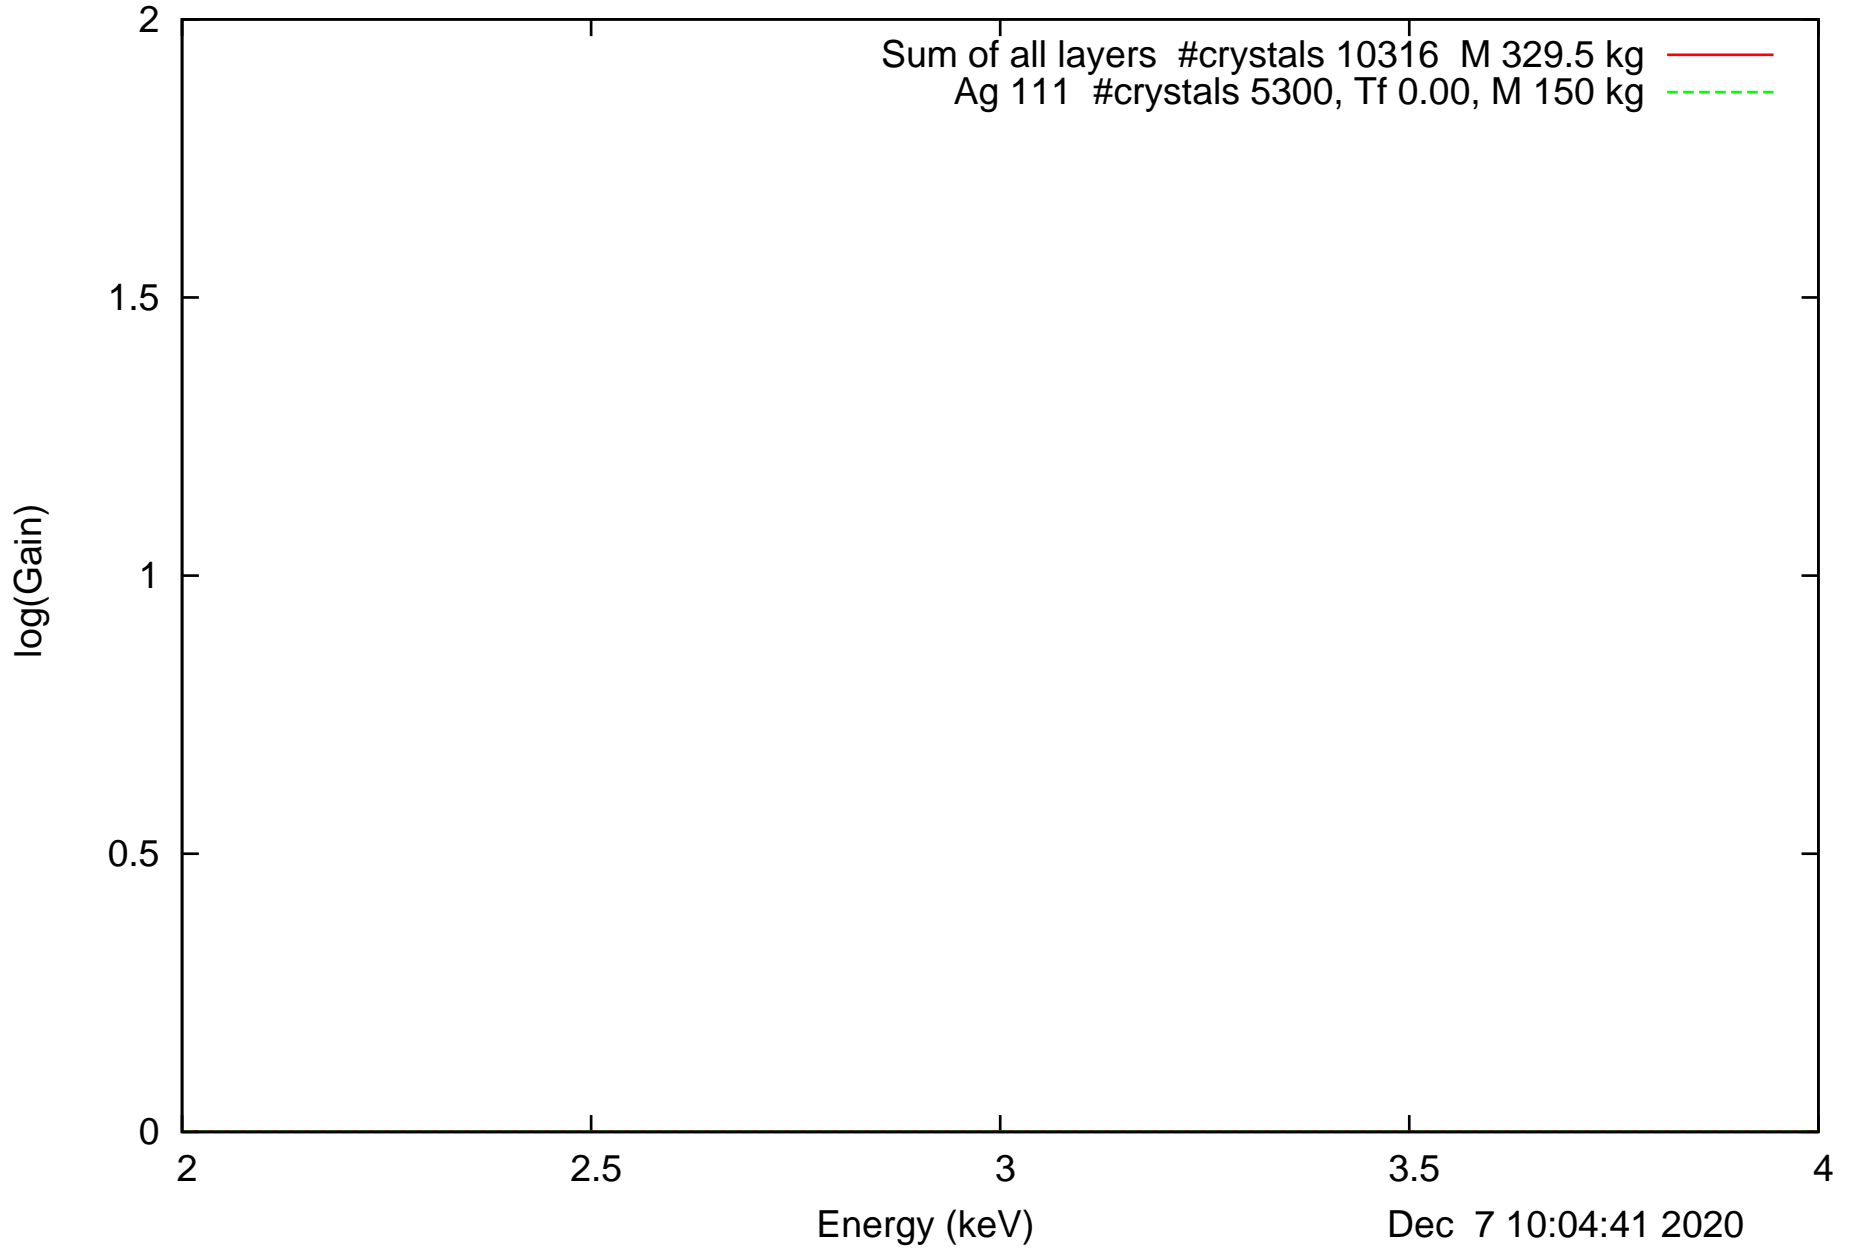

Laue lens diameter: 351 cm, Detect.diameter: 5.0 cm, mosaic: 0.5 arcmin

Laue lens diameter: 351 cm, Detect.diameter: 5.0 cm, mosaic: 0.5 arcmin

Laue lens diameter: 351 cm, Detect.diameter: 5.0 cm, mosaic: 0.5 arcmin