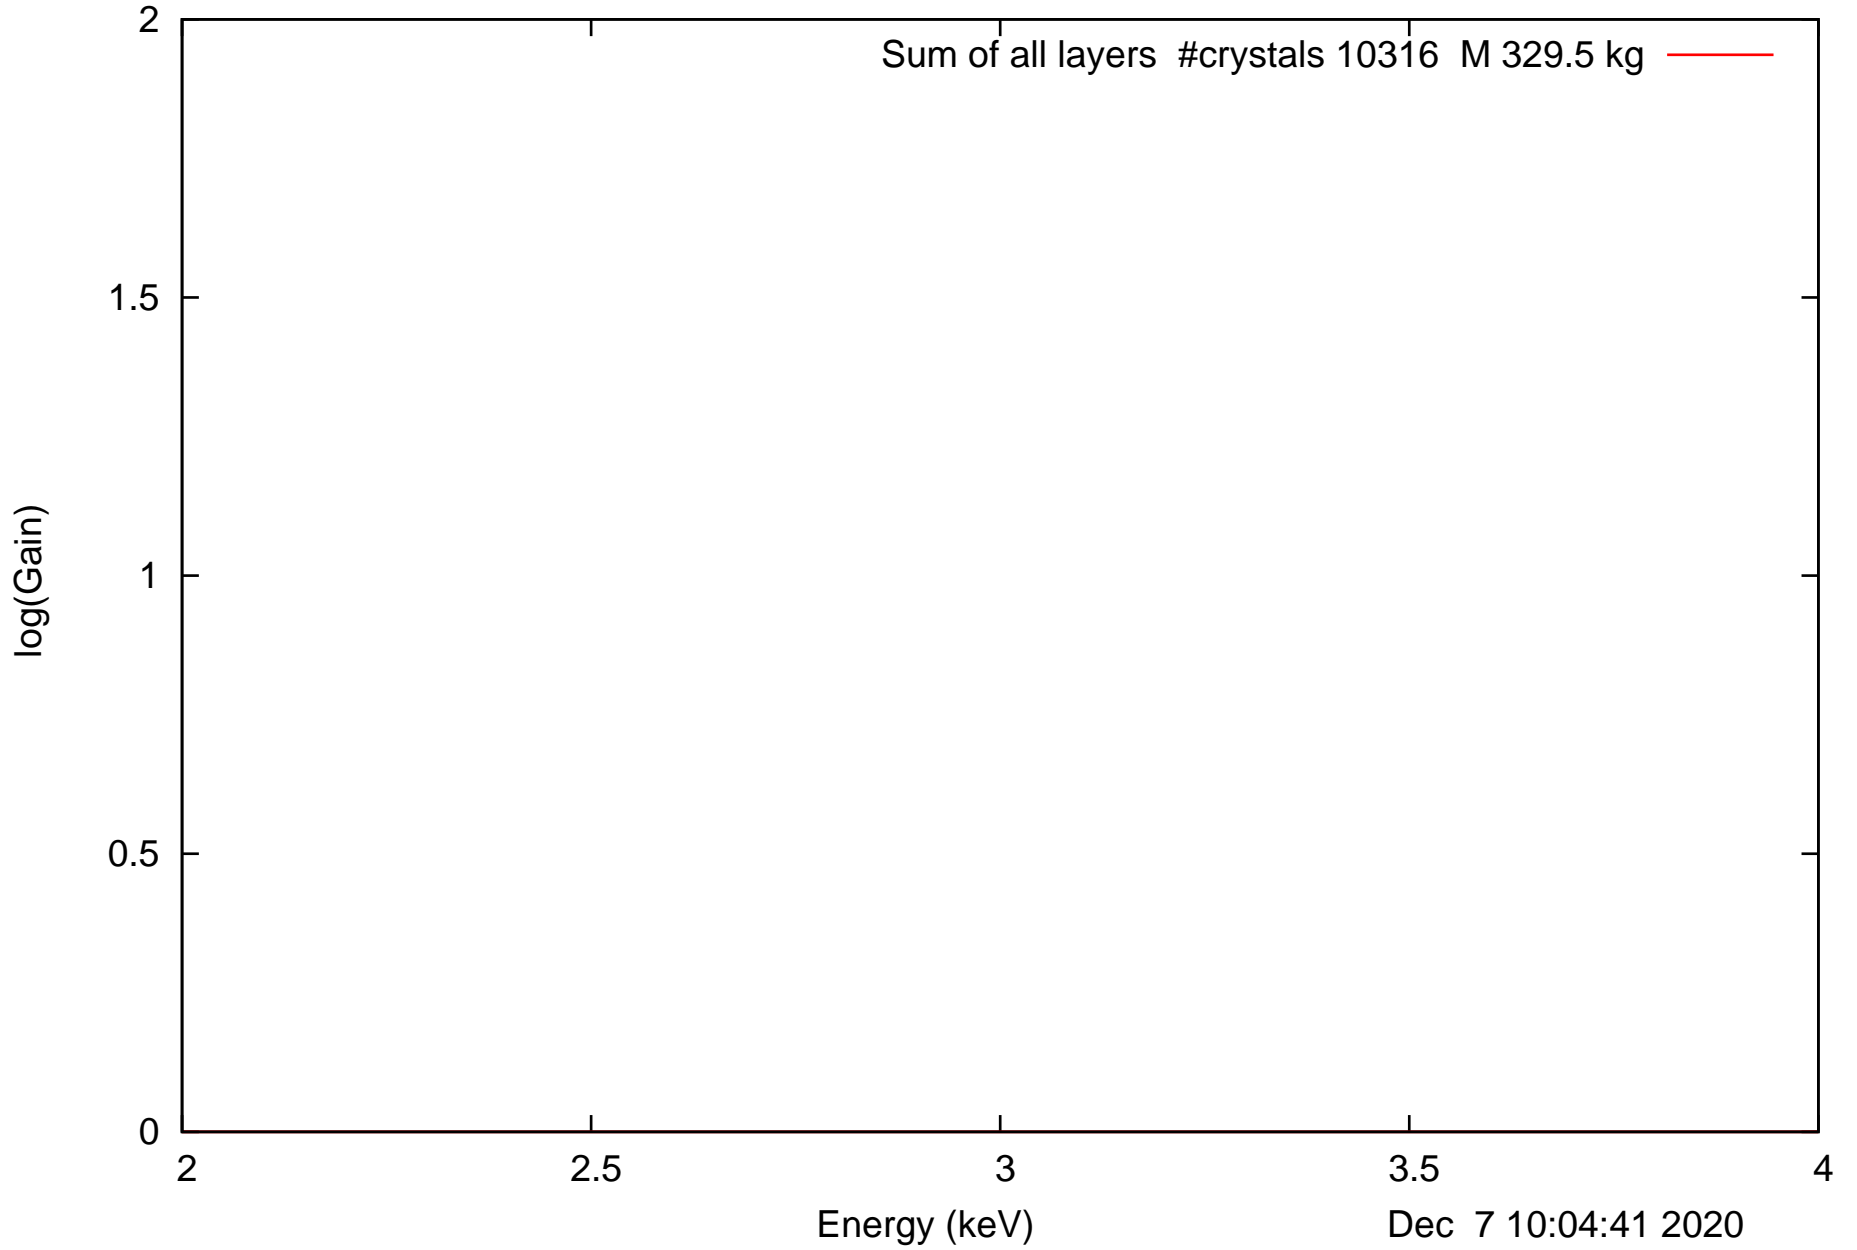

Laue lens diameter: 351 cm, Detect.diameter: 5.0 cm, mosaic: 0.5 arcmin

Laue lens diameter: 351 cm, Detect.diameter: 5.0 cm, mosaic: 0.5 arcmin

Laue lens diameter: 351 cm, Detect.diameter: 5.0 cm, mosaic: 0.5 arcmin