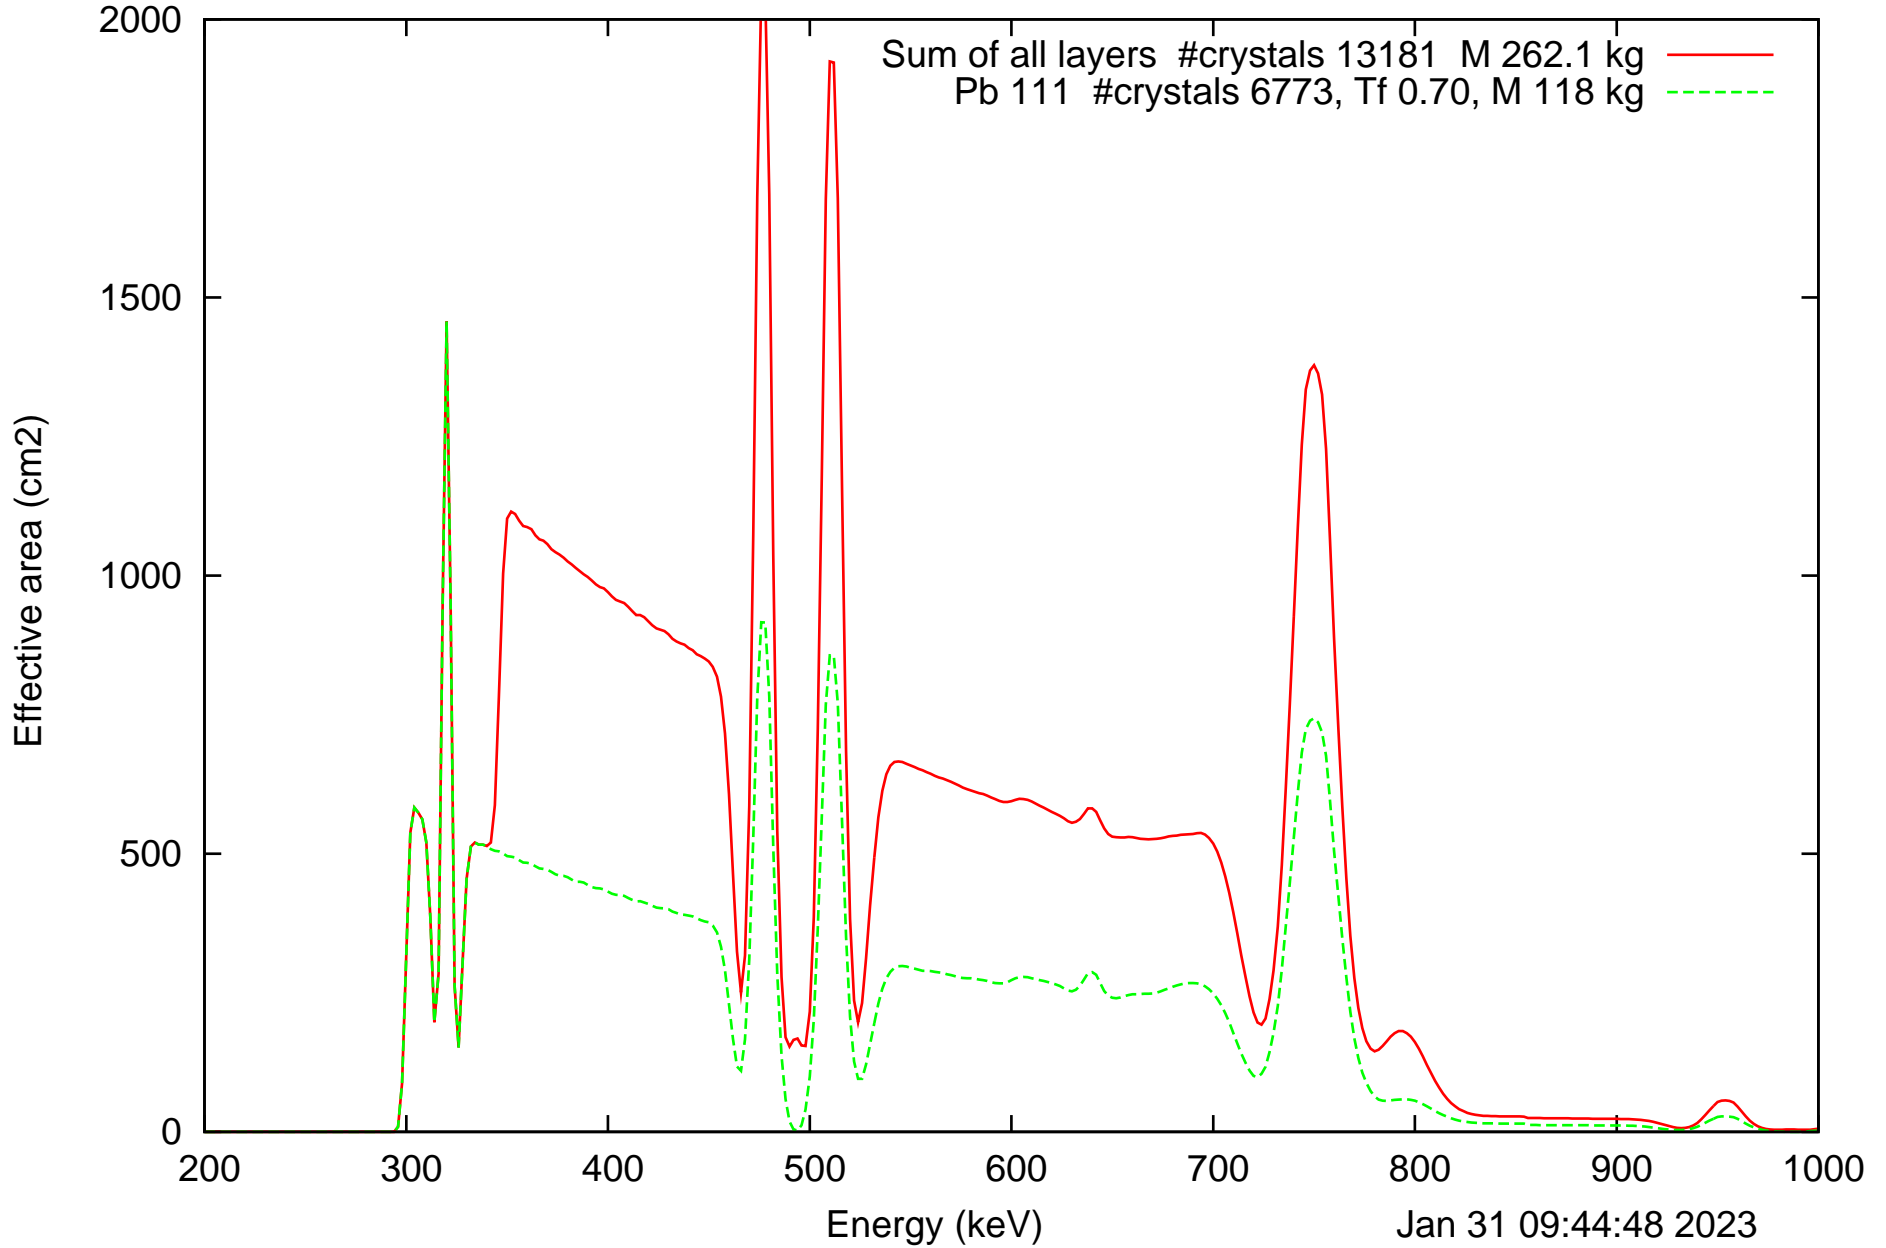

Laue lens diameter: 396 cm, Detect.diameter: 5.0 cm, mosaic: 0.5 arcmin

Laue lens diameter: 396 cm, Detect.diameter: 5.0 cm, mosaic: 0.5 arcmin

Laue lens diameter: 396 cm, Detect.diameter: 5.0 cm, mosaic: 0.5 arcmin