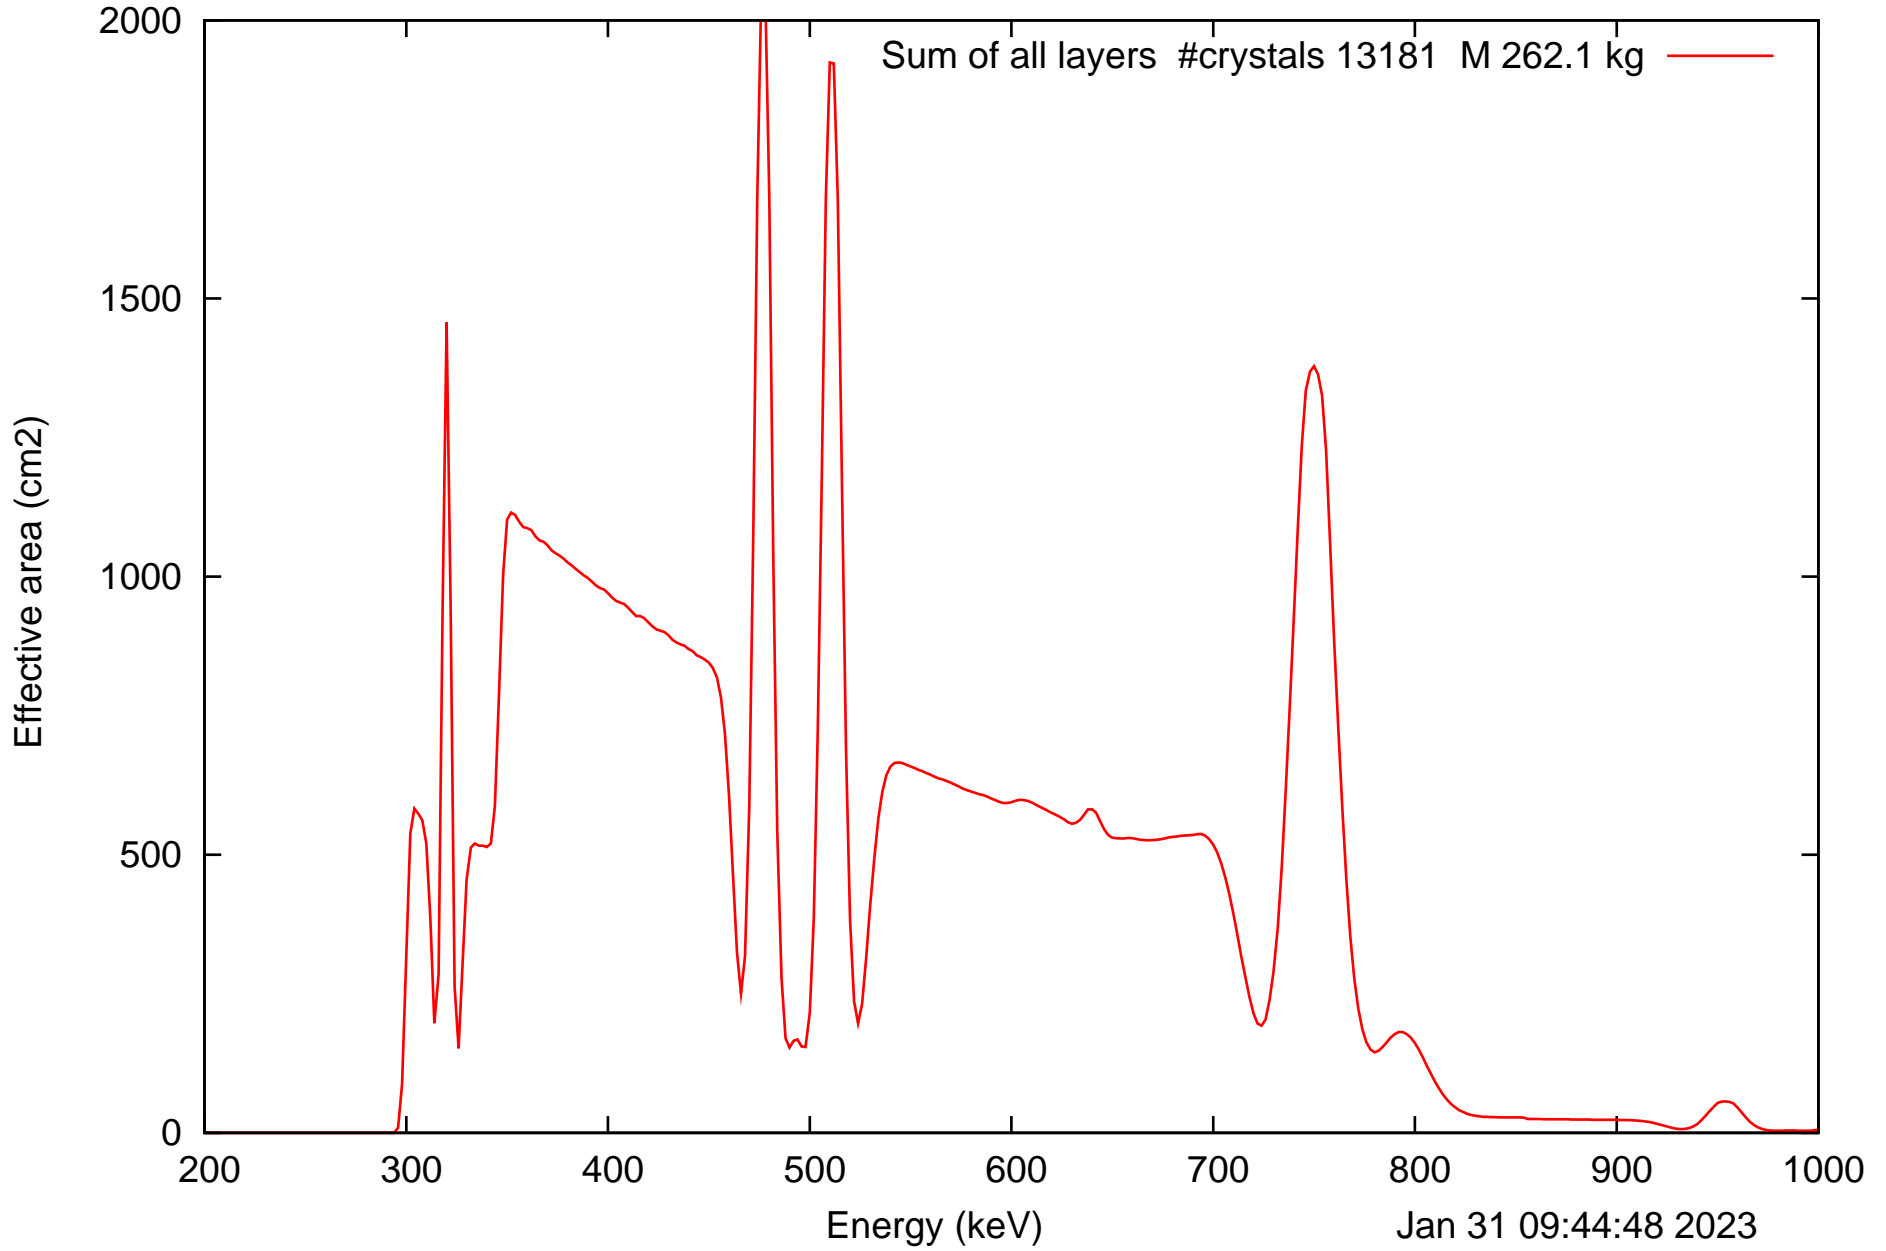

Laue lens diameter: 396 cm, Detect.diameter: 5.0 cm, mosaic: 0.5 arcmin

Laue lens diameter: 396 cm, Detect.diameter: 5.0 cm, mosaic: 0.5 arcmin

Laue lens diameter: 396 cm, Detect.diameter: 5.0 cm, mosaic: 0.5 arcmin