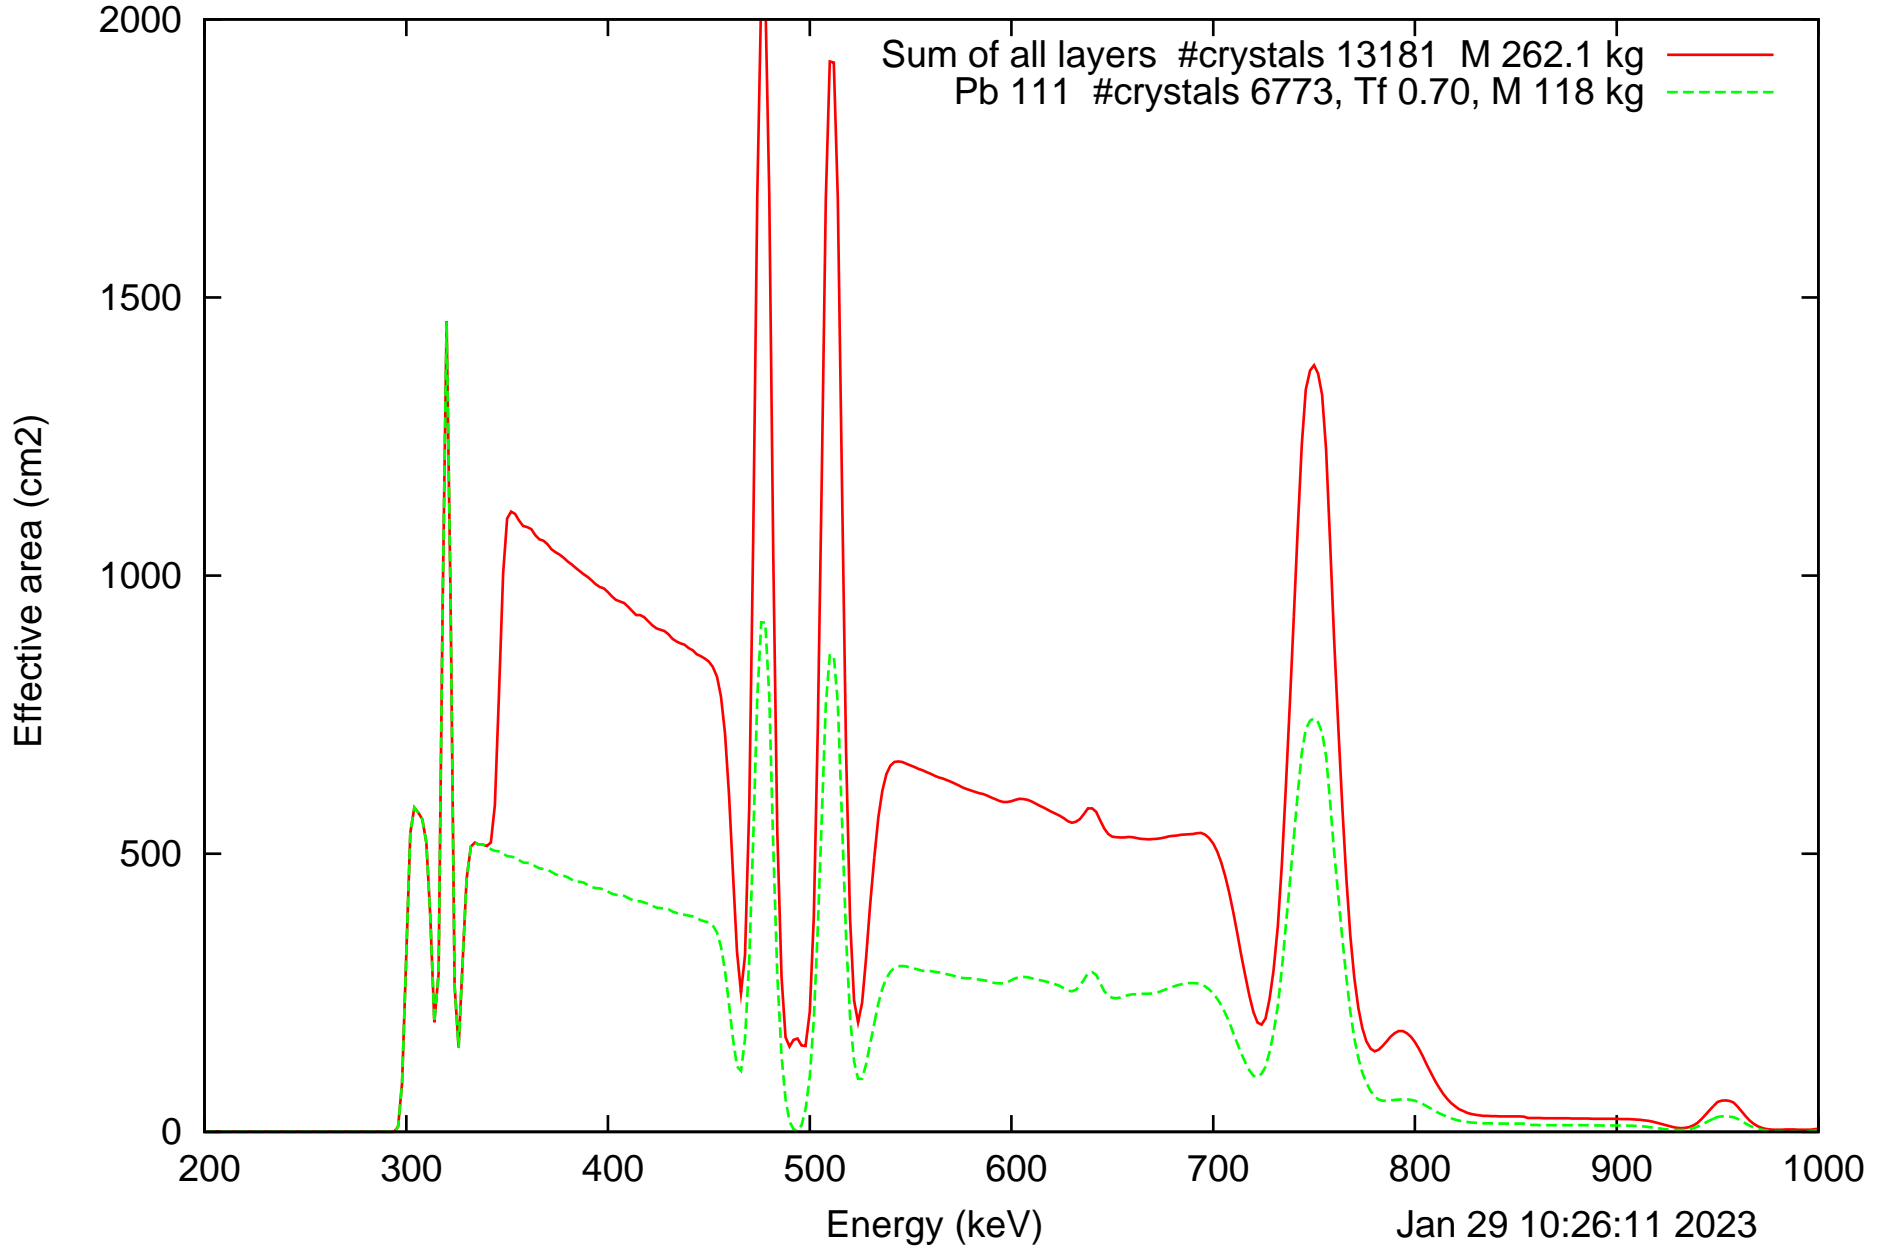

Laue lens diameter: 396 cm, Detect.diameter: 5.0 cm, mosaic: 0.5 arcmin

Laue lens diameter: 396 cm, Detect.diameter: 5.0 cm, mosaic: 0.5 arcmin

Laue lens diameter: 396 cm, Detect.diameter: 5.0 cm, mosaic: 0.5 arcmin