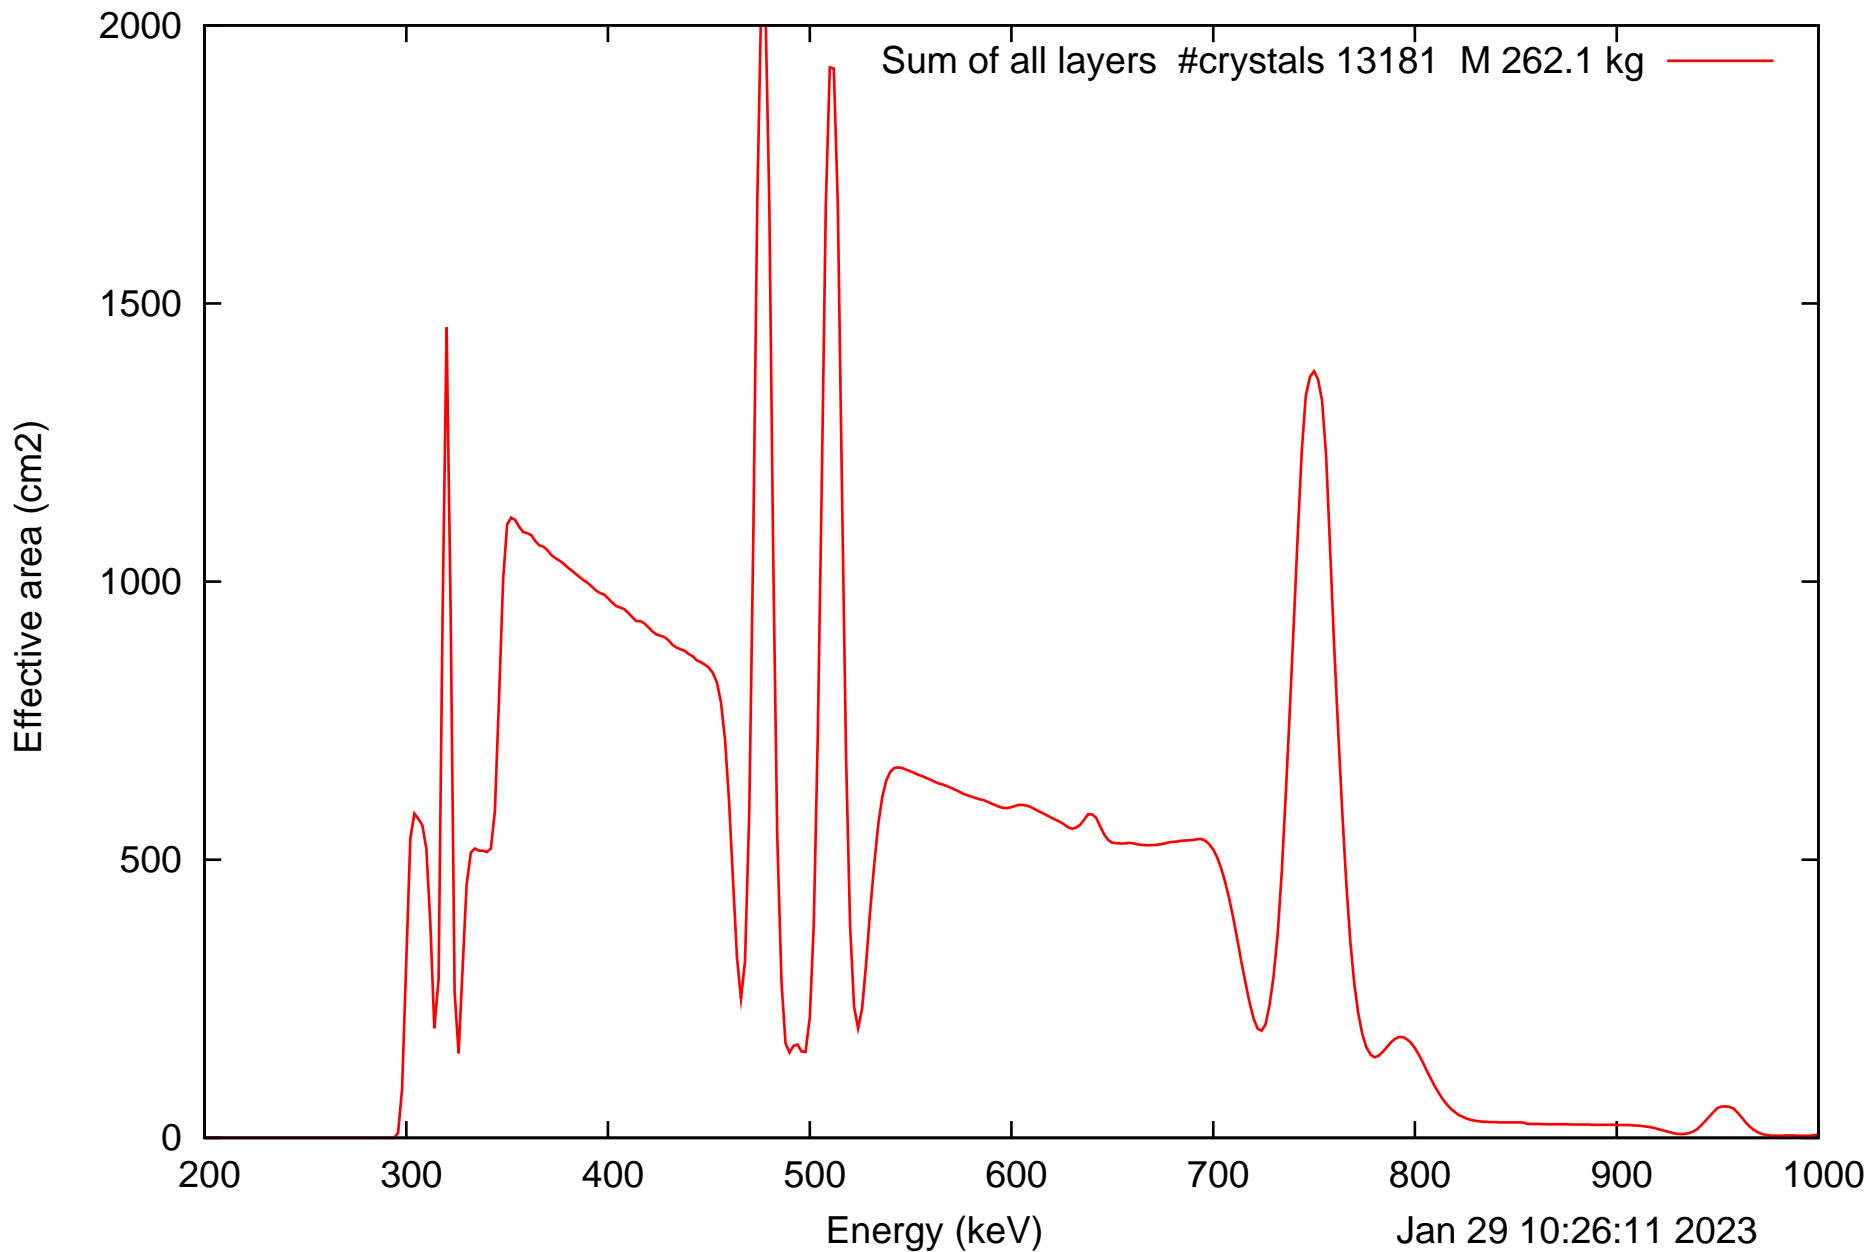

Laue lens diameter: 396 cm, Detect.diameter: 5.0 cm, mosaic: 0.5 arcmin

Laue lens diameter: 396 cm, Detect.diameter: 5.0 cm, mosaic: 0.5 arcmin

Laue lens diameter: 396 cm, Detect.diameter: 5.0 cm, mosaic: 0.5 arcmin