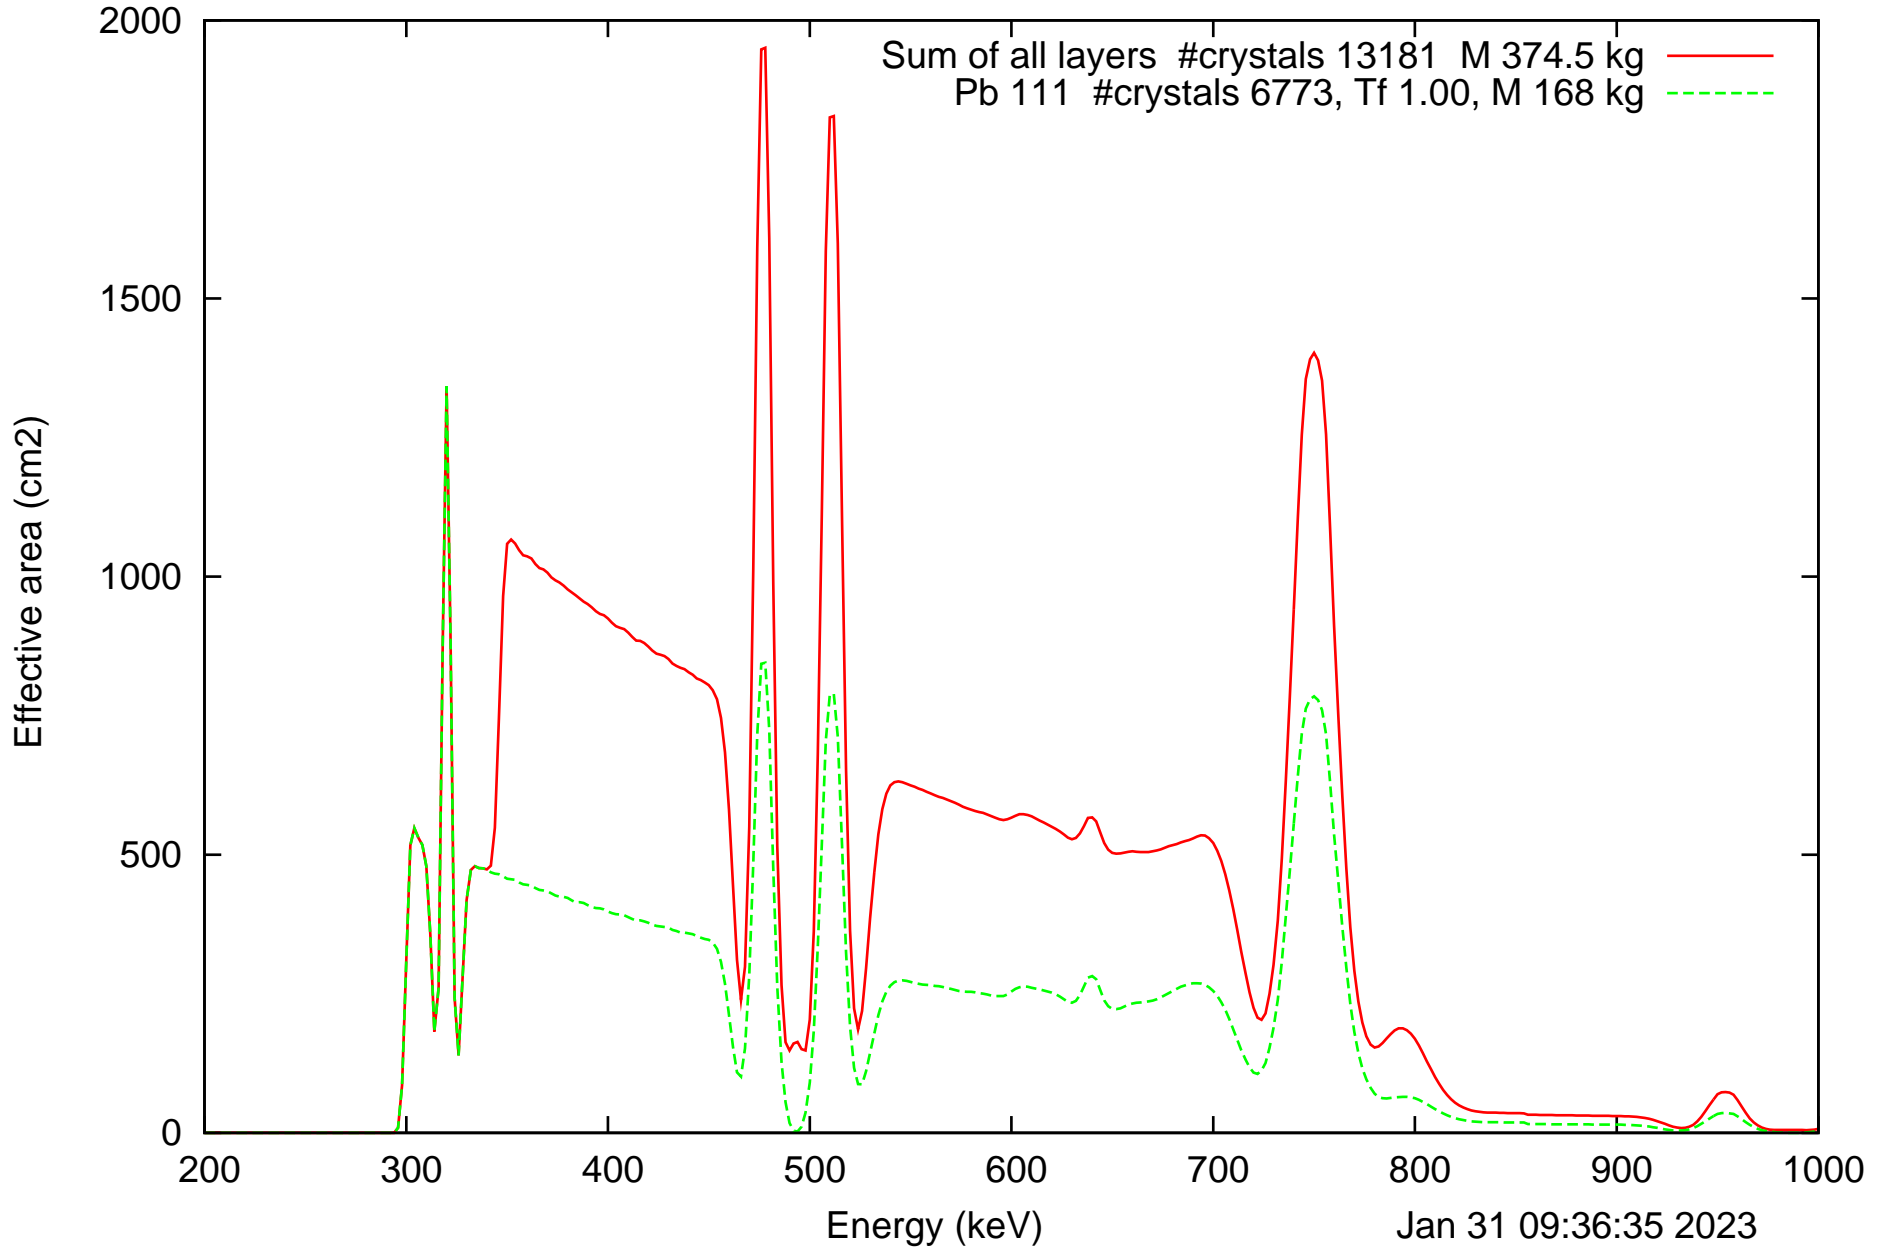

Laue lens diameter: 396 cm, Detect.diameter: 5.0 cm, mosaic: 0.5 arcmin

Laue lens diameter: 396 cm, Detect.diameter: 5.0 cm, mosaic: 0.5 arcmin

Laue lens diameter: 396 cm, Detect.diameter: 5.0 cm, mosaic: 0.5 arcmin