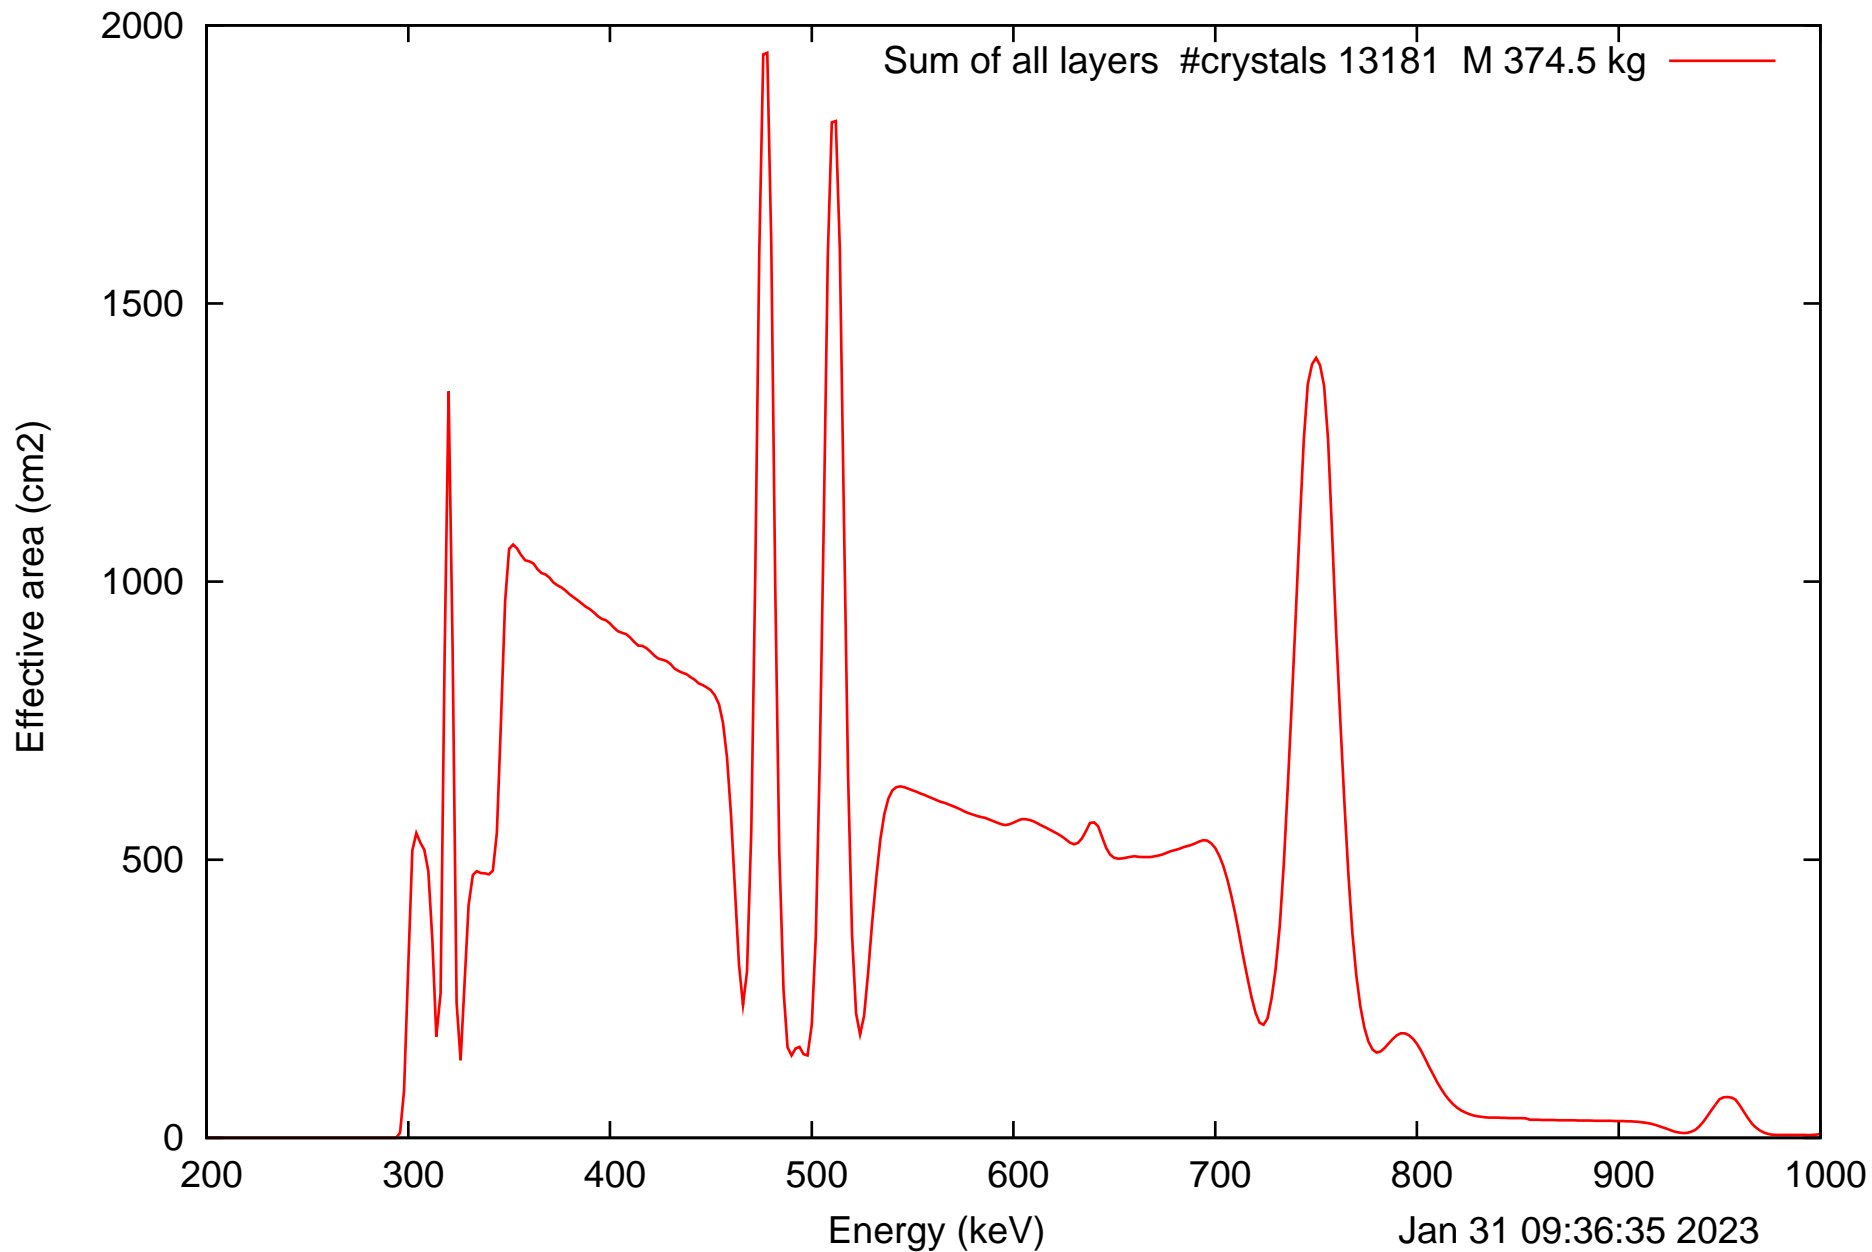

Laue lens diameter: 396 cm, Detect.diameter: 5.0 cm, mosaic: 0.5 arcmin

Laue lens diameter: 396 cm, Detect.diameter: 5.0 cm, mosaic: 0.5 arcmin

Laue lens diameter: 396 cm, Detect.diameter: 5.0 cm, mosaic: 0.5 arcmin