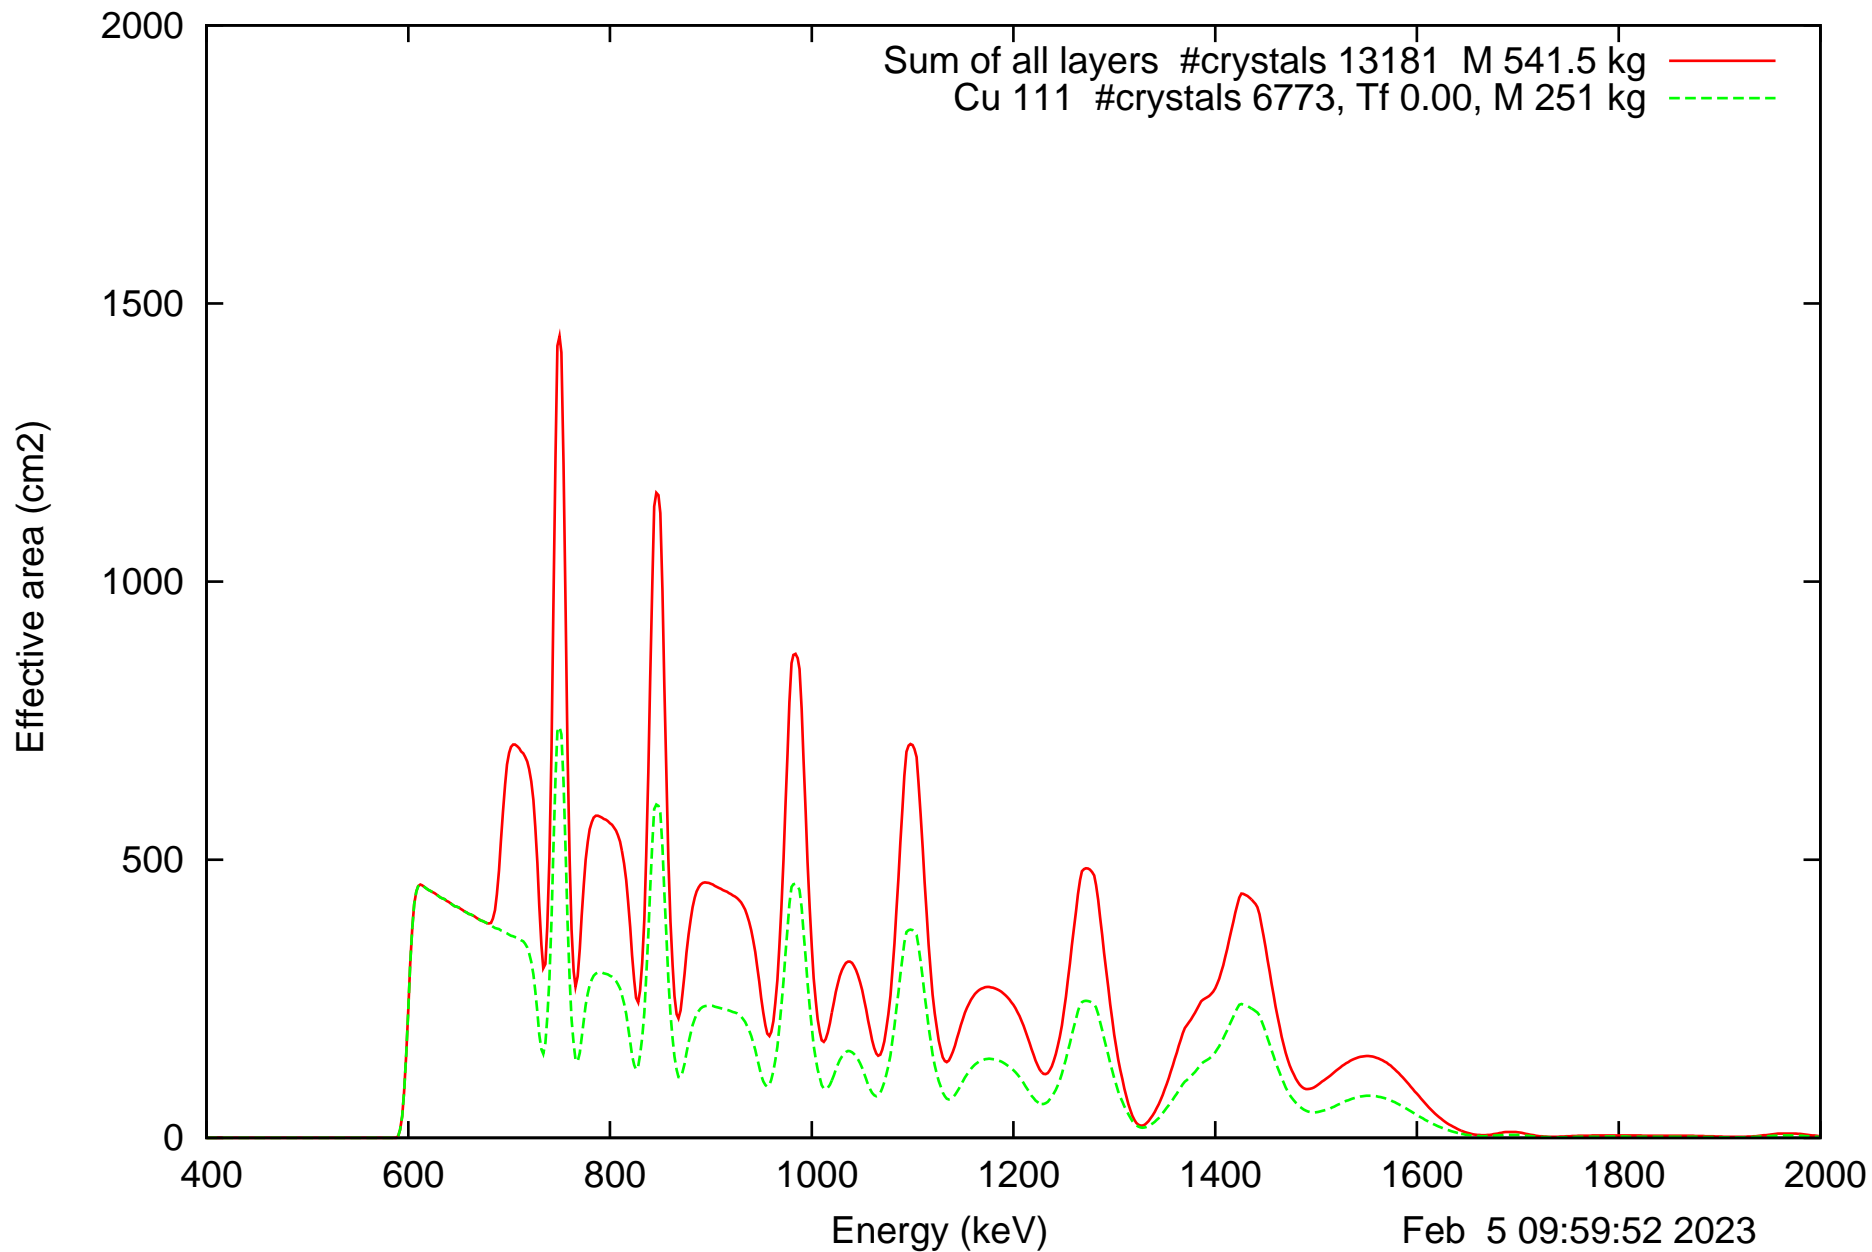

Laue lens diameter: 396 cm, Detect.diameter: 5.0 cm, mosaic: 0.5 arcmin

Laue lens diameter: 396 cm, Detect.diameter: 5.0 cm, mosaic: 0.5 arcmin

Laue lens diameter: 396 cm, Detect.diameter: 5.0 cm, mosaic: 0.5 arcmin