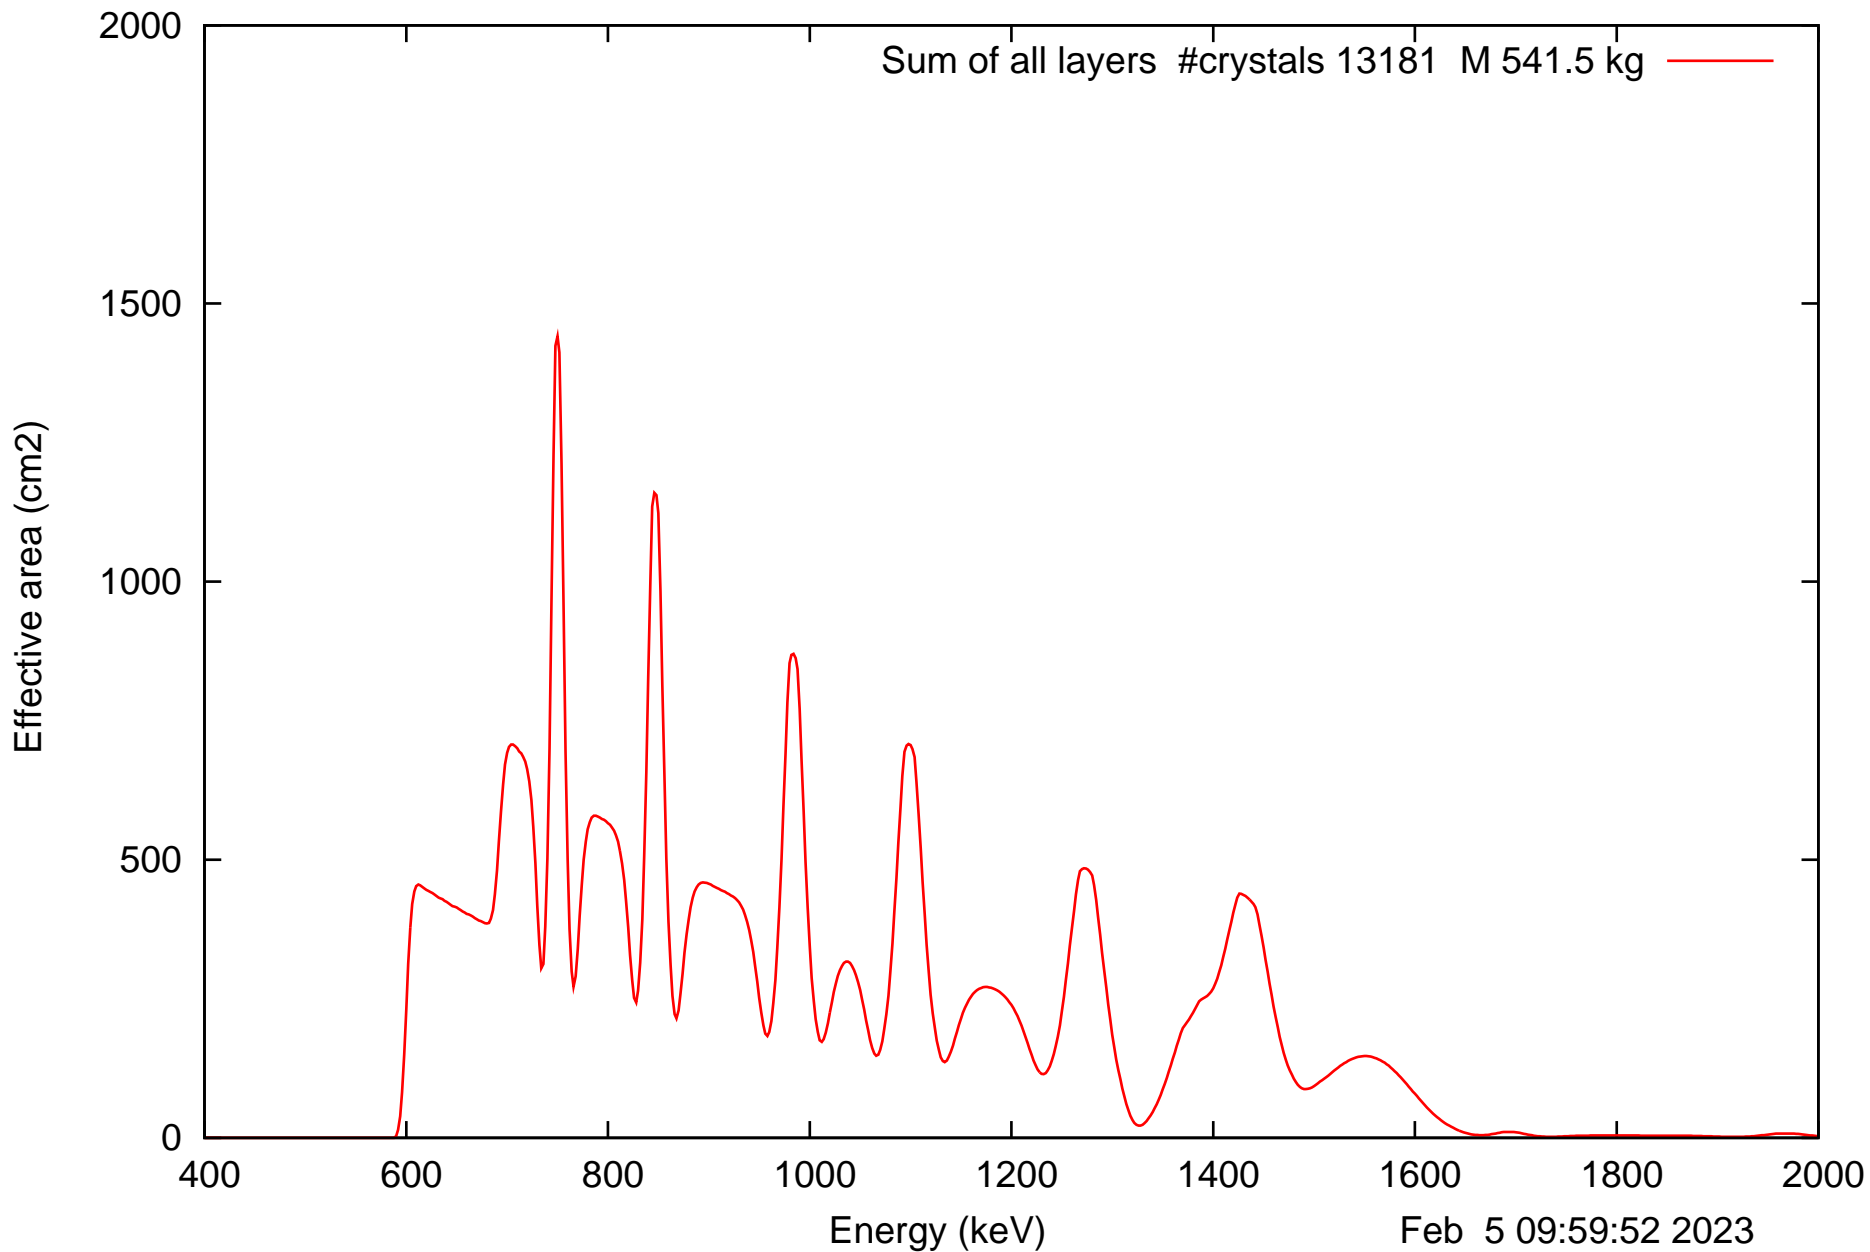

Laue lens diameter: 396 cm, Detect.diameter: 5.0 cm, mosaic: 0.5 arcmin

Laue lens diameter: 396 cm, Detect.diameter: 5.0 cm, mosaic: 0.5 arcmin

Laue lens diameter: 396 cm, Detect.diameter: 5.0 cm, mosaic: 0.5 arcmin