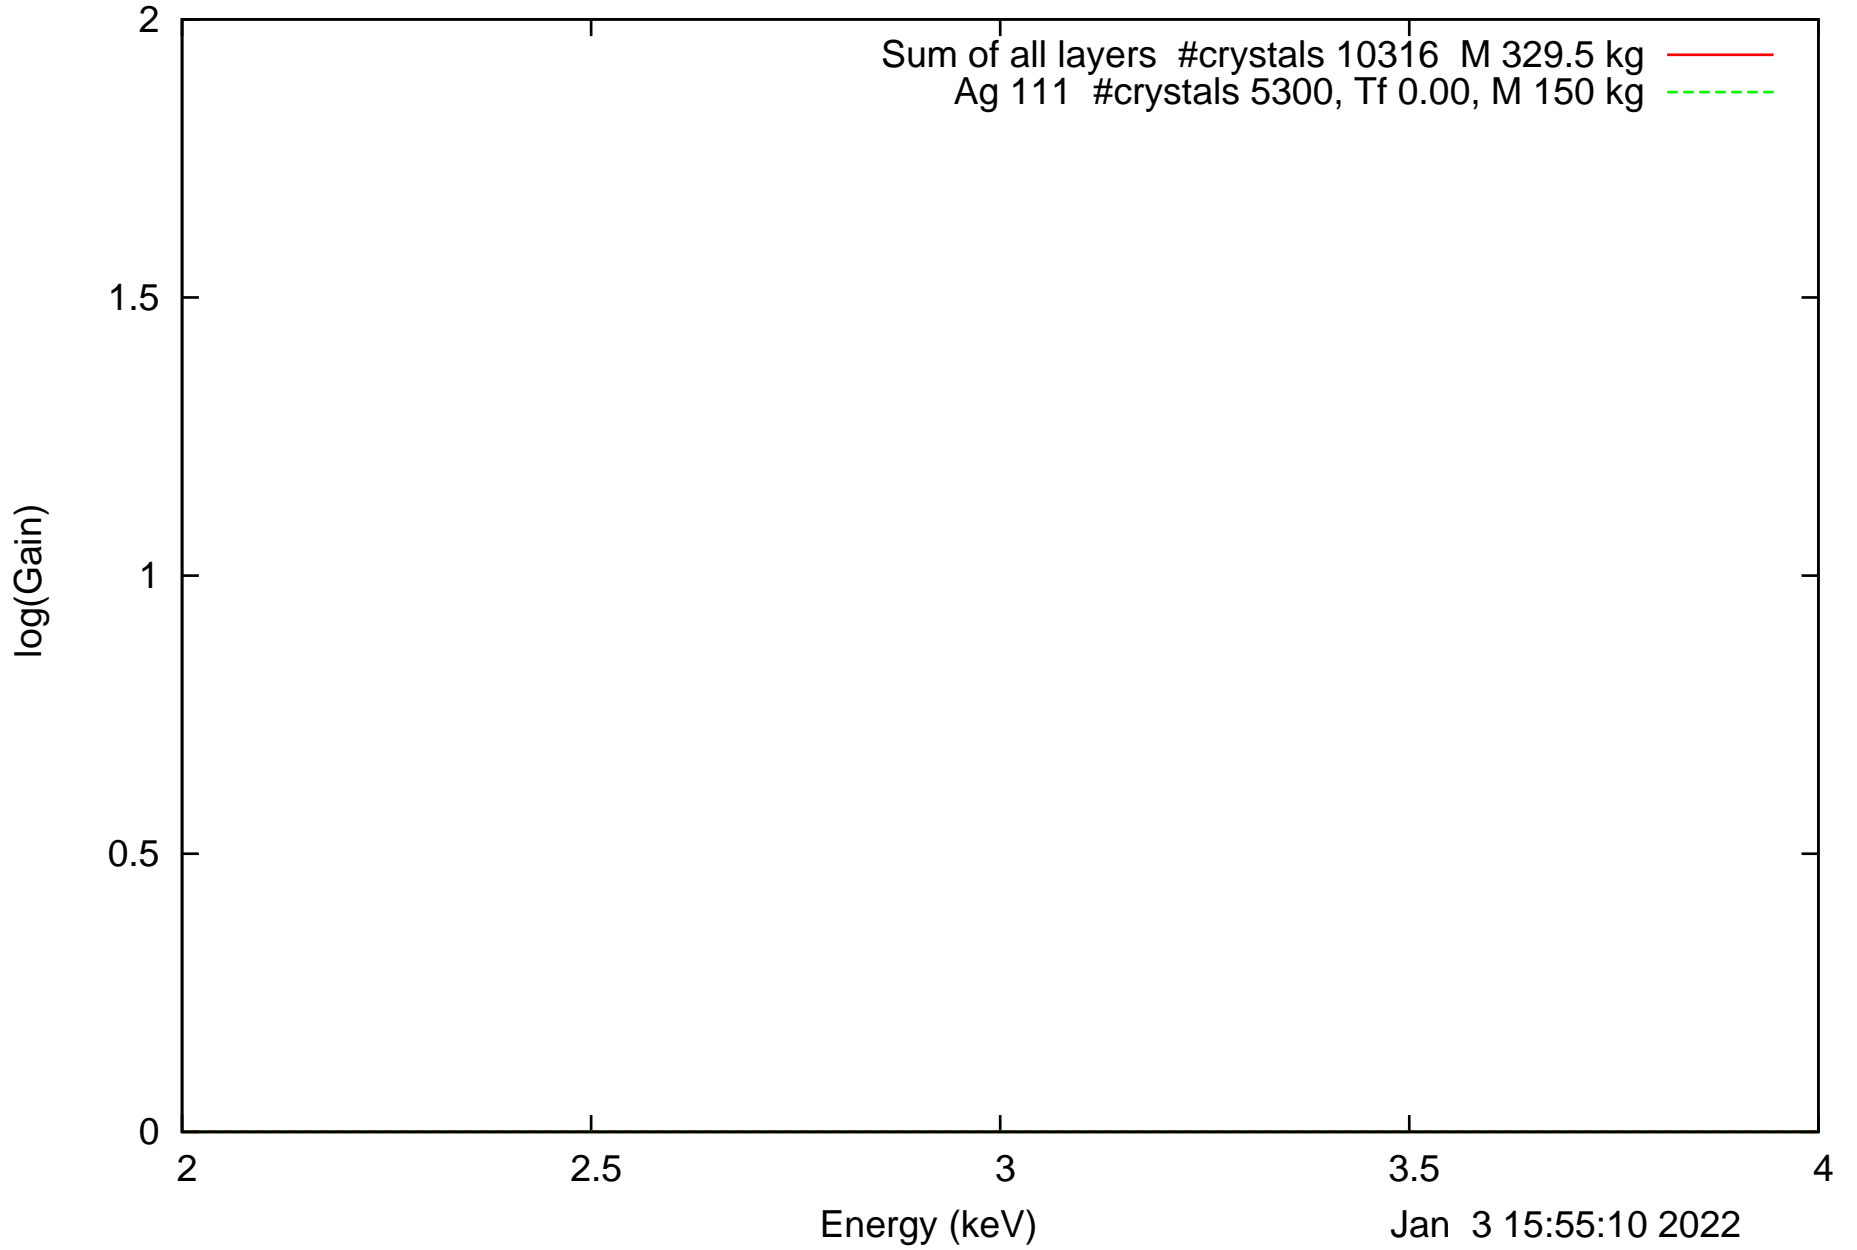

Laue lens diameter: 351 cm, Detect.diameter: 5.0 cm, mosaic: 0.5 arcmin

Laue lens diameter: 351 cm, Detect.diameter: 5.0 cm, mosaic: 0.5 arcmin

Laue lens diameter: 351 cm, Detect.diameter: 5.0 cm, mosaic: 0.5 arcmin