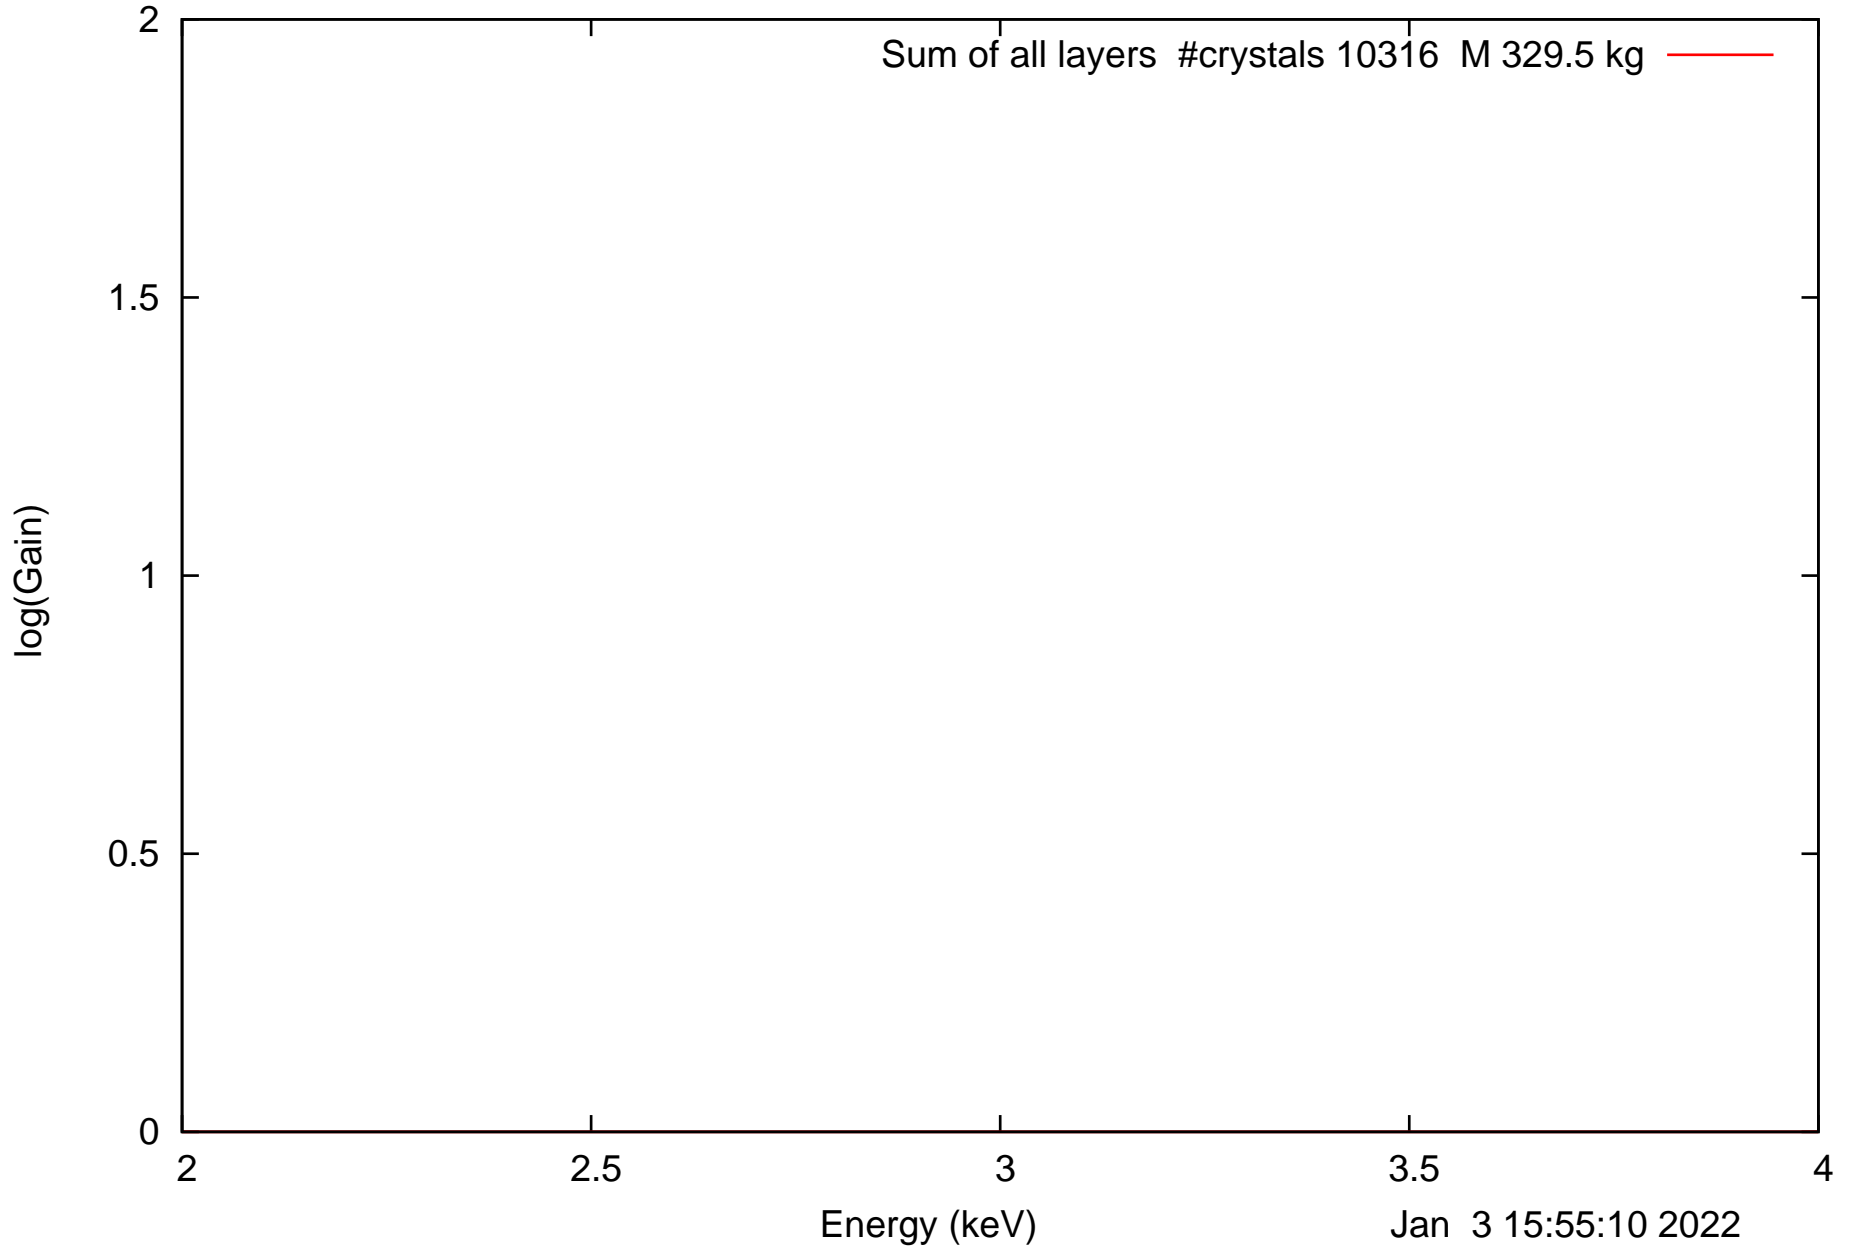

Laue lens diameter: 351 cm, Detect.diameter: 5.0 cm, mosaic: 0.5 arcmin

Laue lens diameter: 351 cm, Detect.diameter: 5.0 cm, mosaic: 0.5 arcmin

Laue lens diameter: 351 cm, Detect.diameter: 5.0 cm, mosaic: 0.5 arcmin