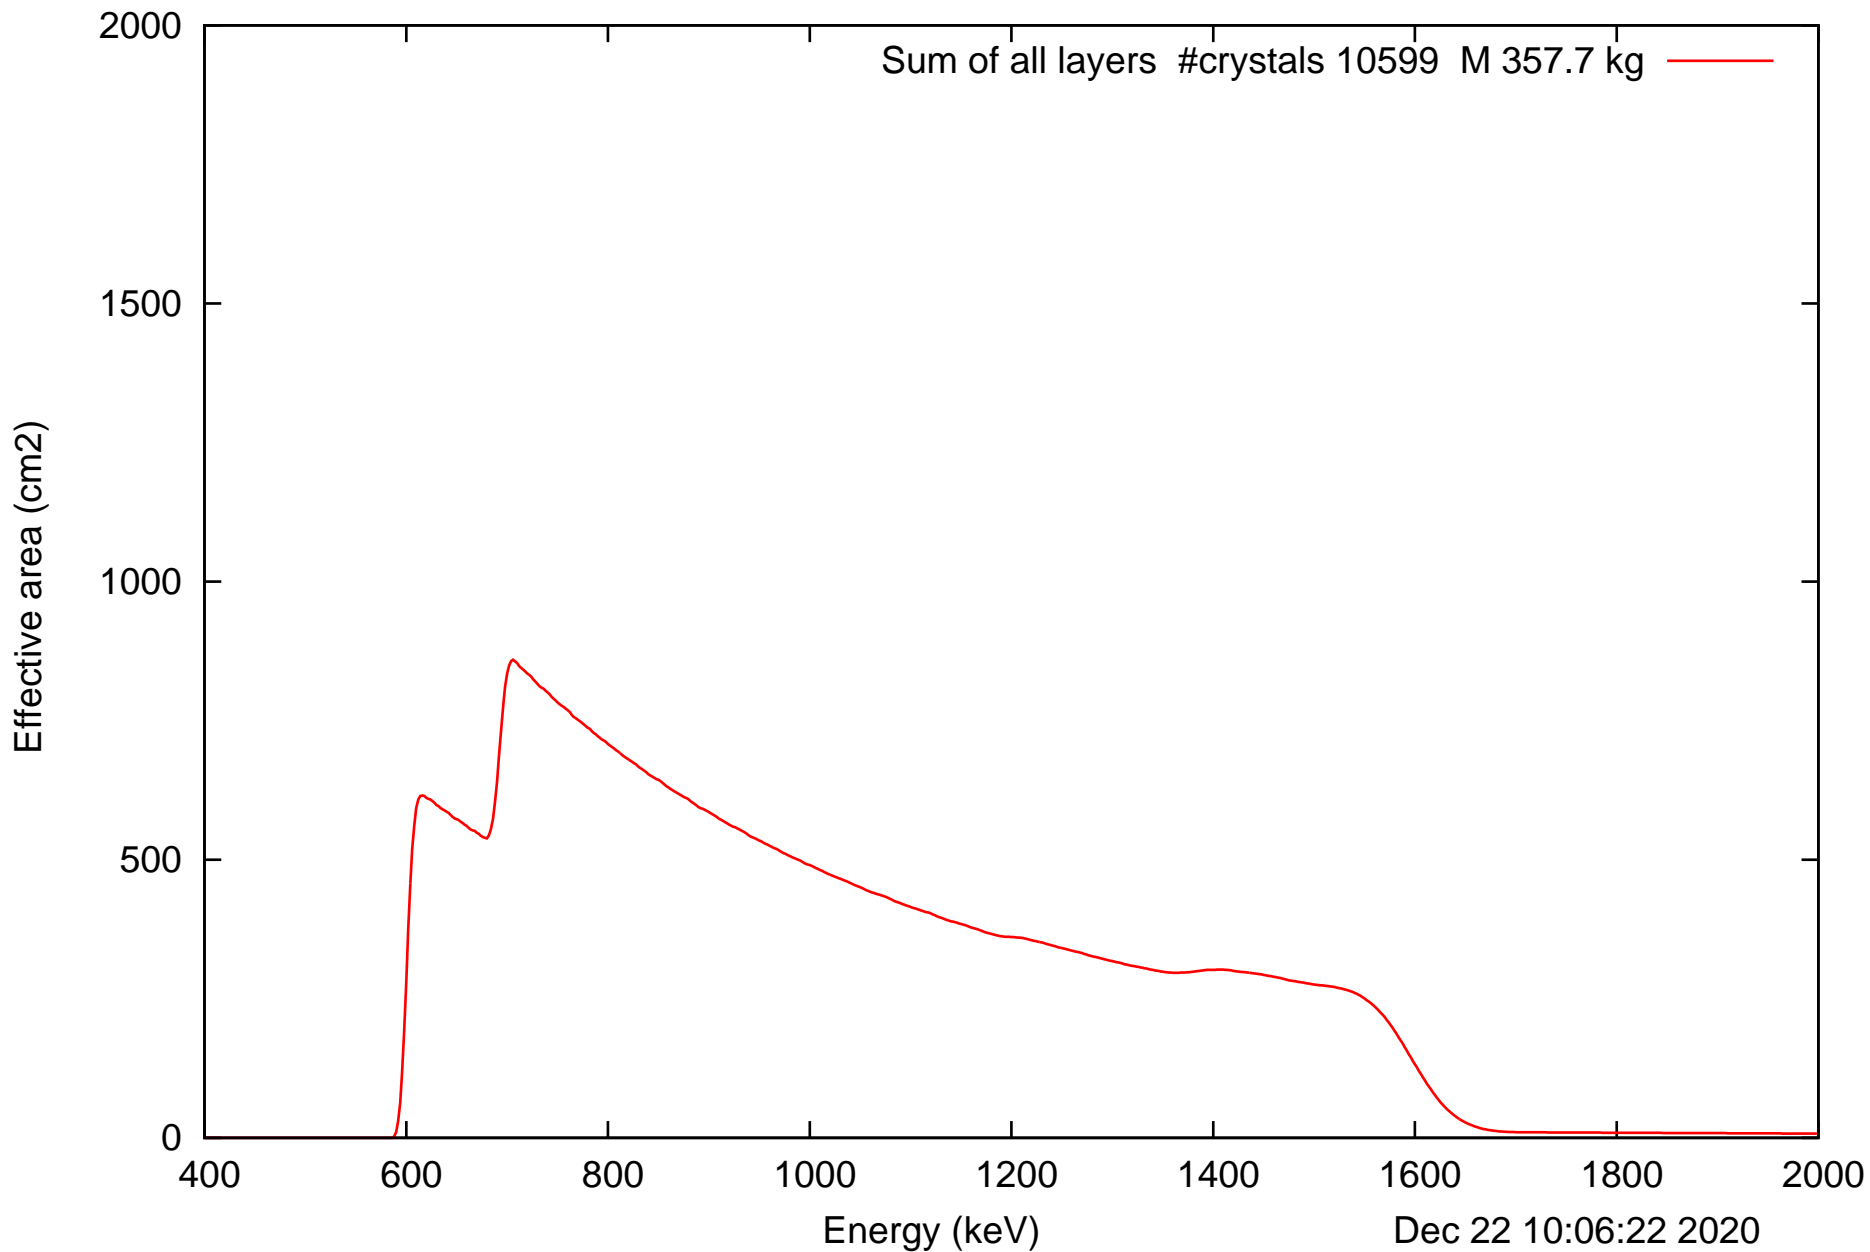

Laue lens diameter: 351 cm, Detect.diameter: 5.0 cm, mosaic: 0.5 arcmin

Laue lens diameter: 351 cm, Detect.diameter: 5.0 cm, mosaic: 0.5 arcmin

Laue lens diameter: 351 cm, Detect.diameter: 5.0 cm, mosaic: 0.5 arcmin