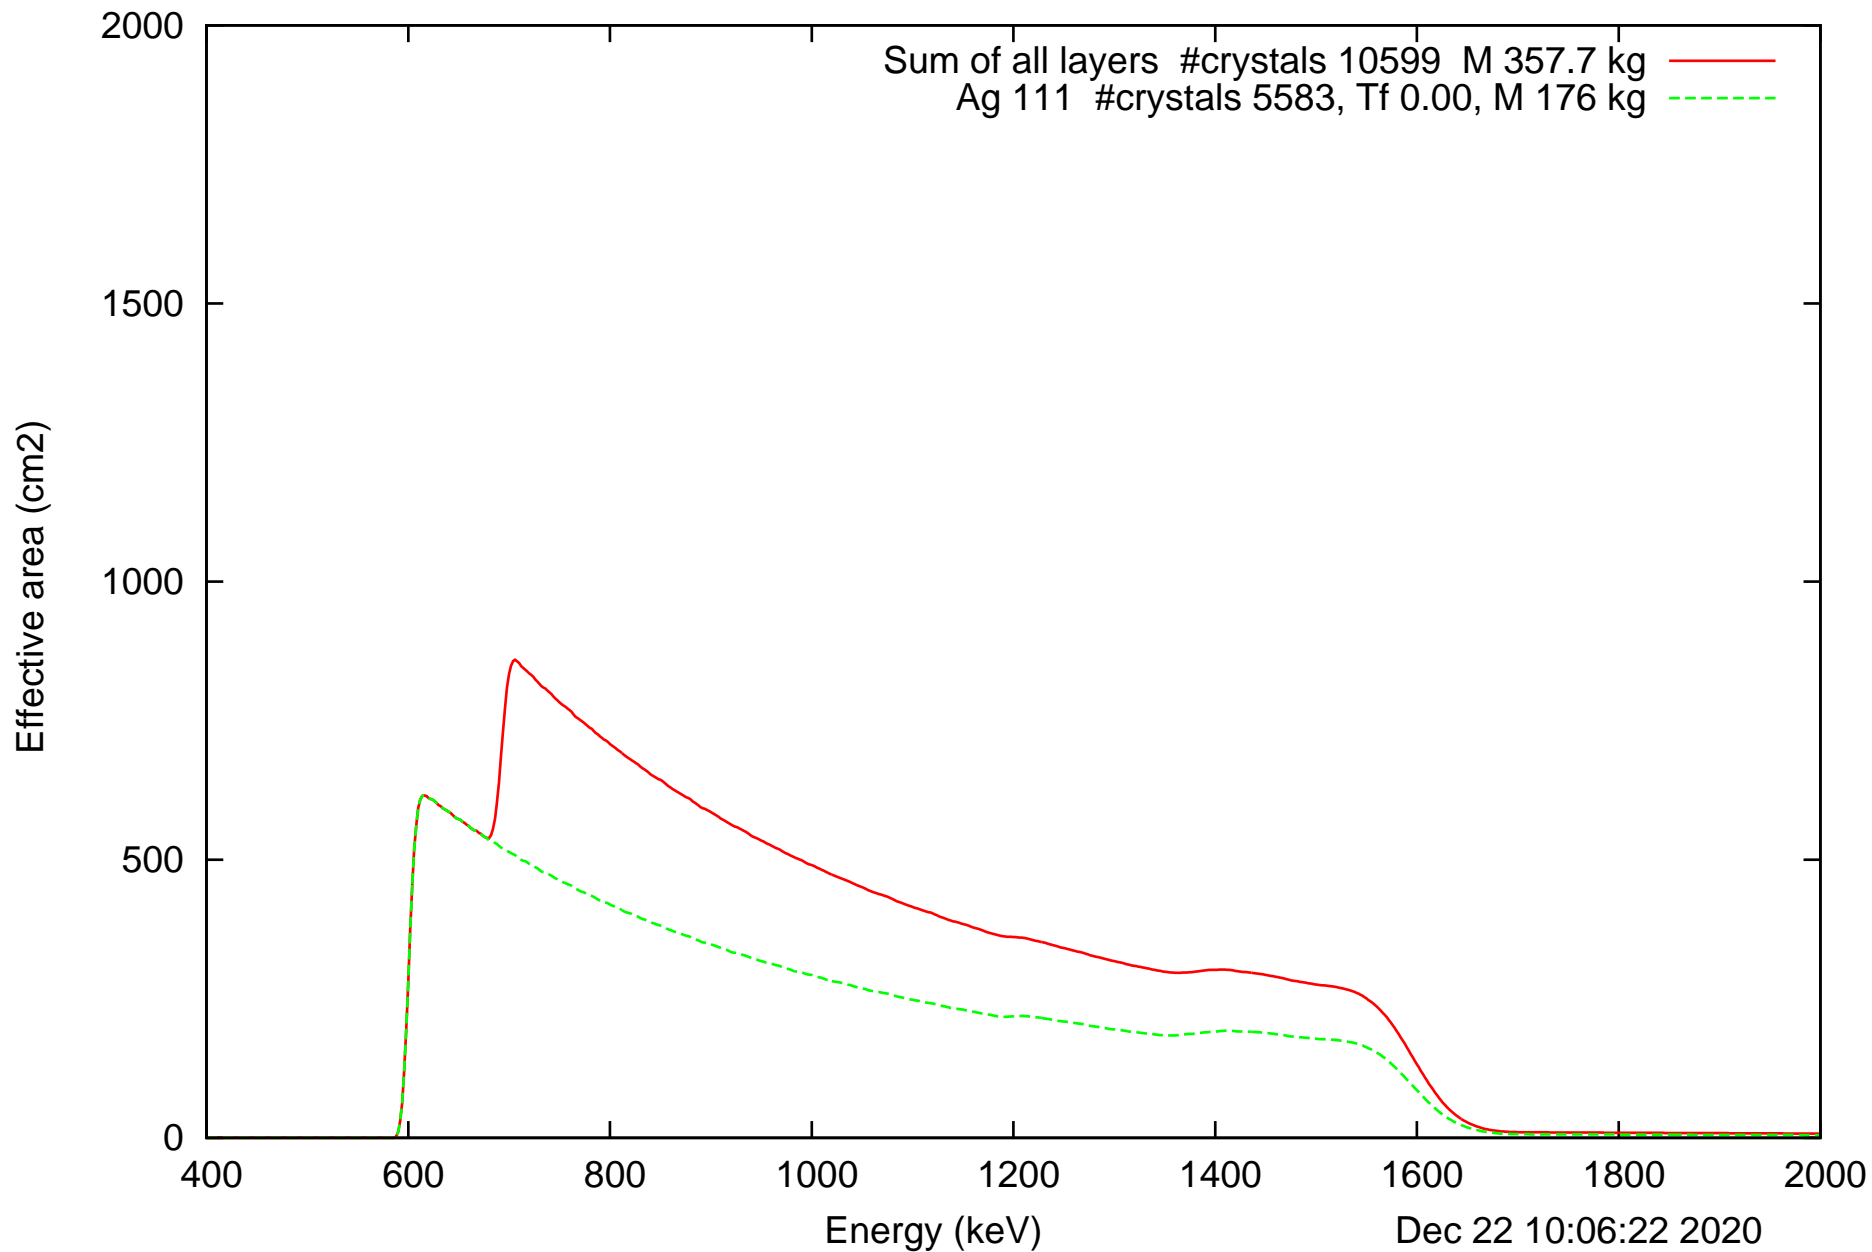

Laue lens diameter: 351 cm, Detect.diameter: 5.0 cm, mosaic: 0.5 arcmin

Laue lens diameter: 351 cm, Detect.diameter: 5.0 cm, mosaic: 0.5 arcmin

Laue lens diameter: 351 cm, Detect.diameter: 5.0 cm, mosaic: 0.5 arcmin