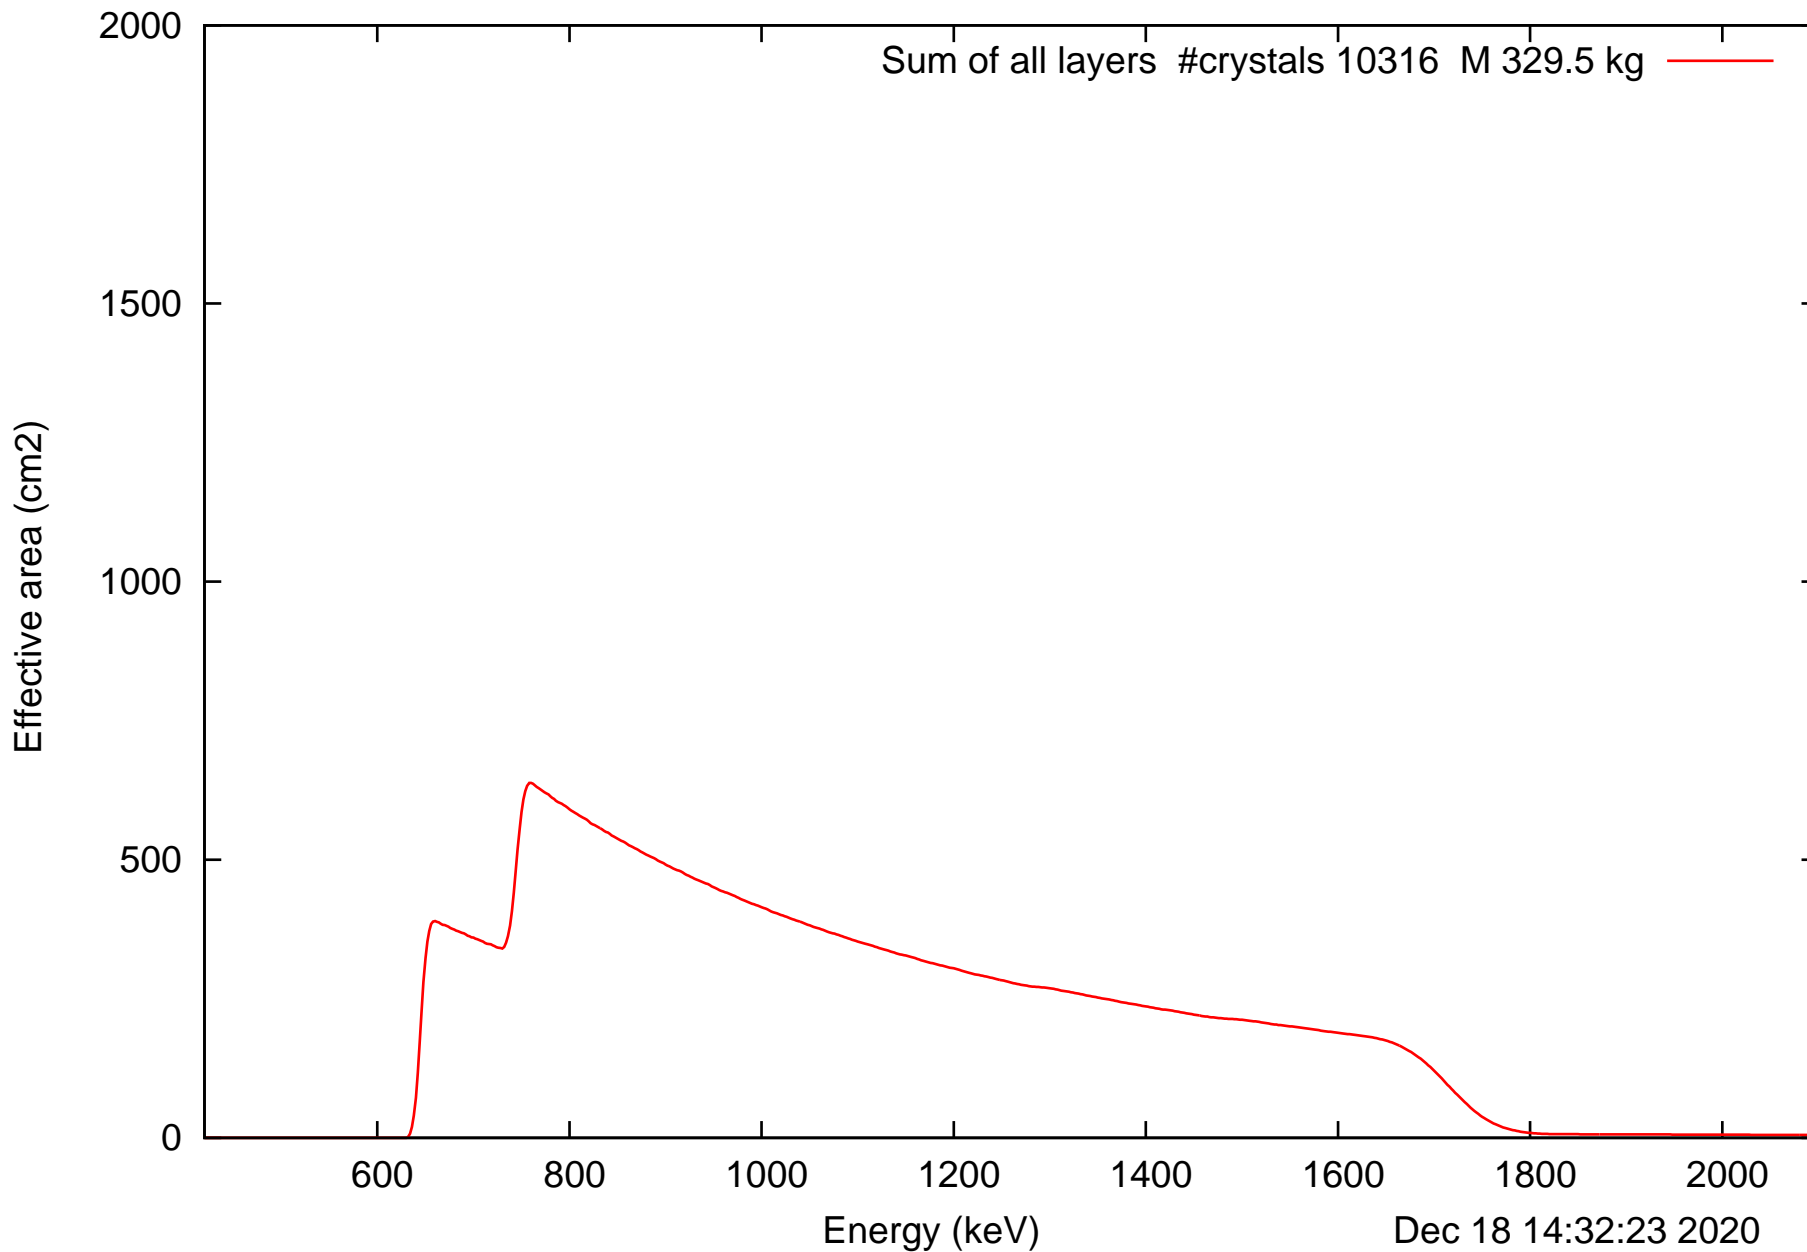

Laue lens diameter: 351 cm, Detect.diameter: 5.0 cm, mosaic: 0.5 arcmin

Laue lens diameter: 351 cm, Detect.diameter: 5.0 cm, mosaic: 0.5 arcmin

Laue lens diameter: 351 cm, Detect.diameter: 5.0 cm, mosaic: 0.5 arcmin