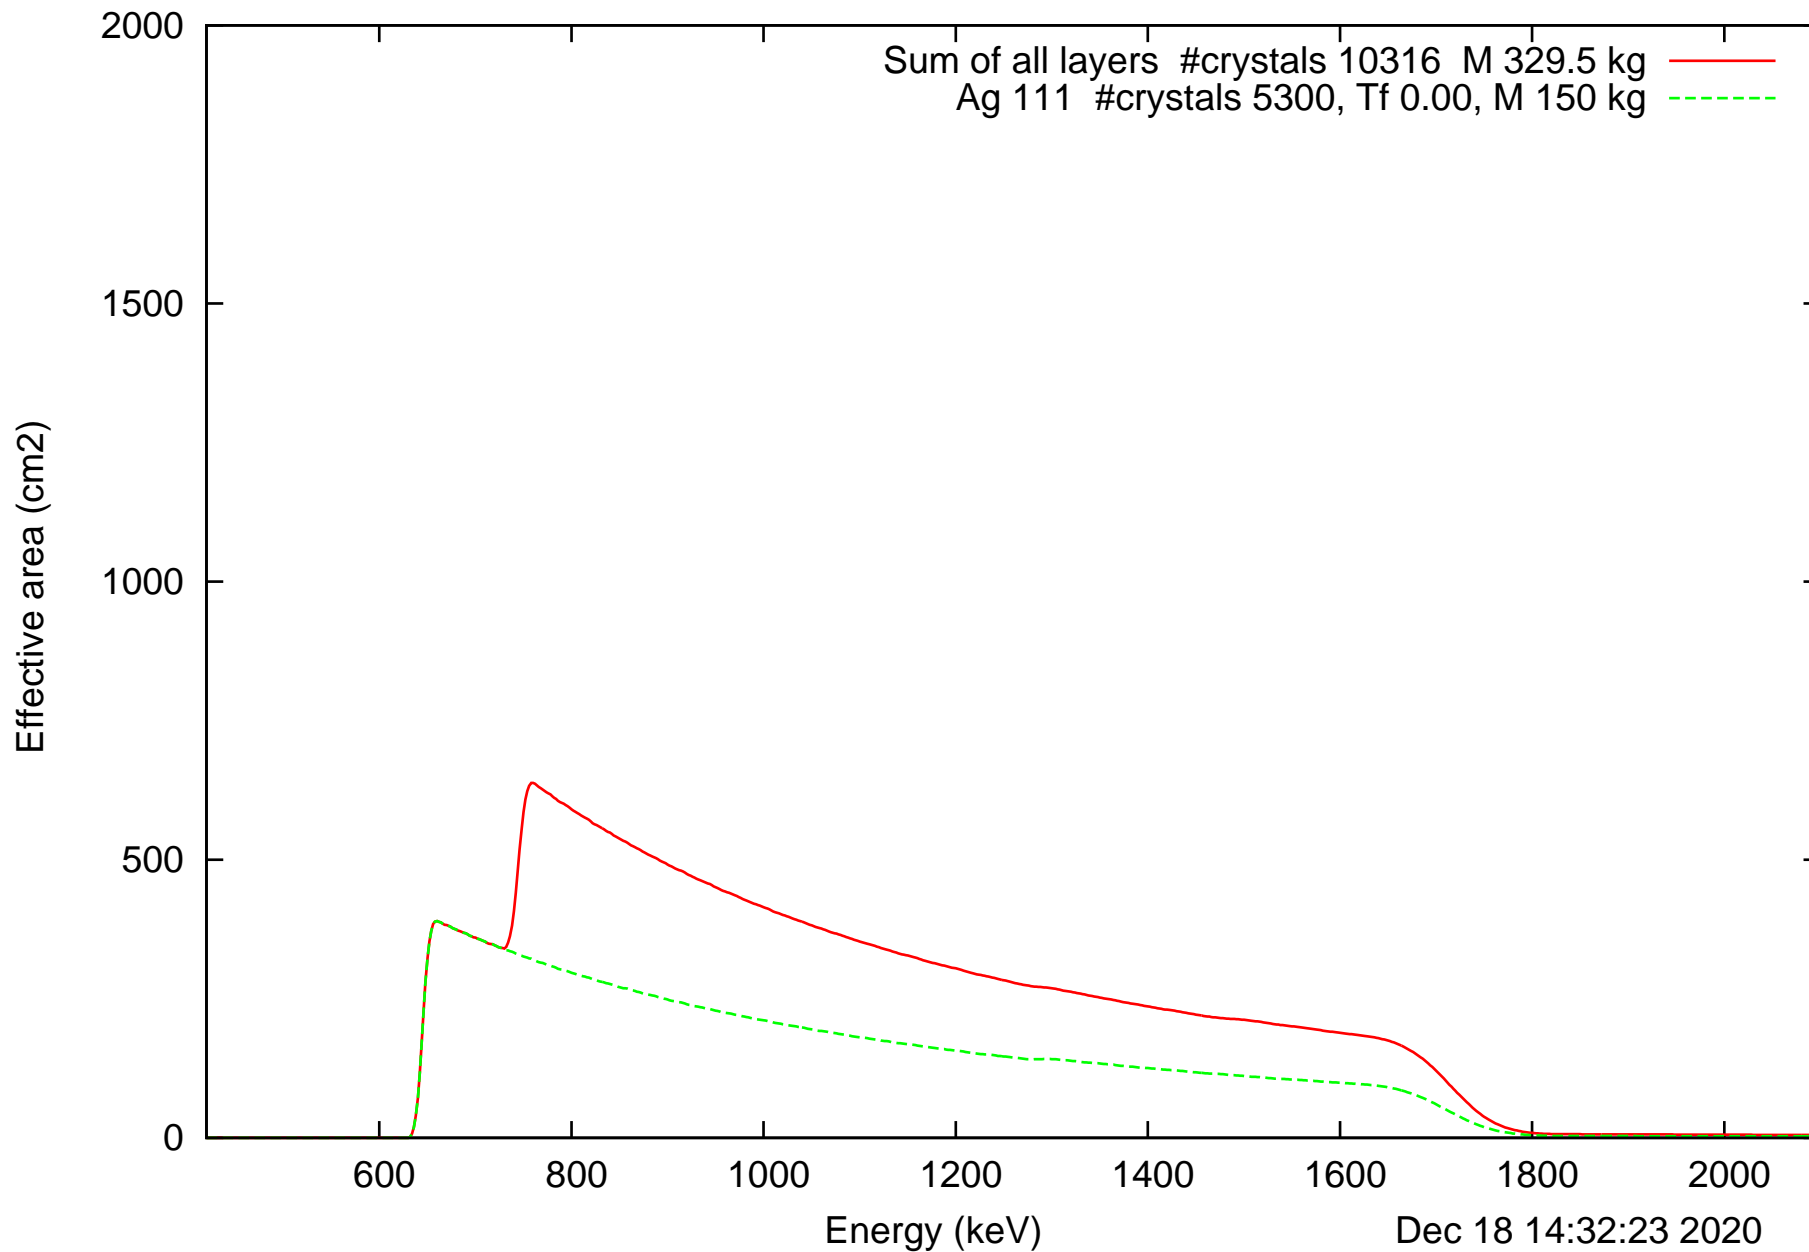

Laue lens diameter: 351 cm, Detect.diameter: 5.0 cm, mosaic: 0.5 arcmin

Laue lens diameter: 351 cm, Detect.diameter: 5.0 cm, mosaic: 0.5 arcmin

Laue lens diameter: 351 cm, Detect.diameter: 5.0 cm, mosaic: 0.5 arcmin