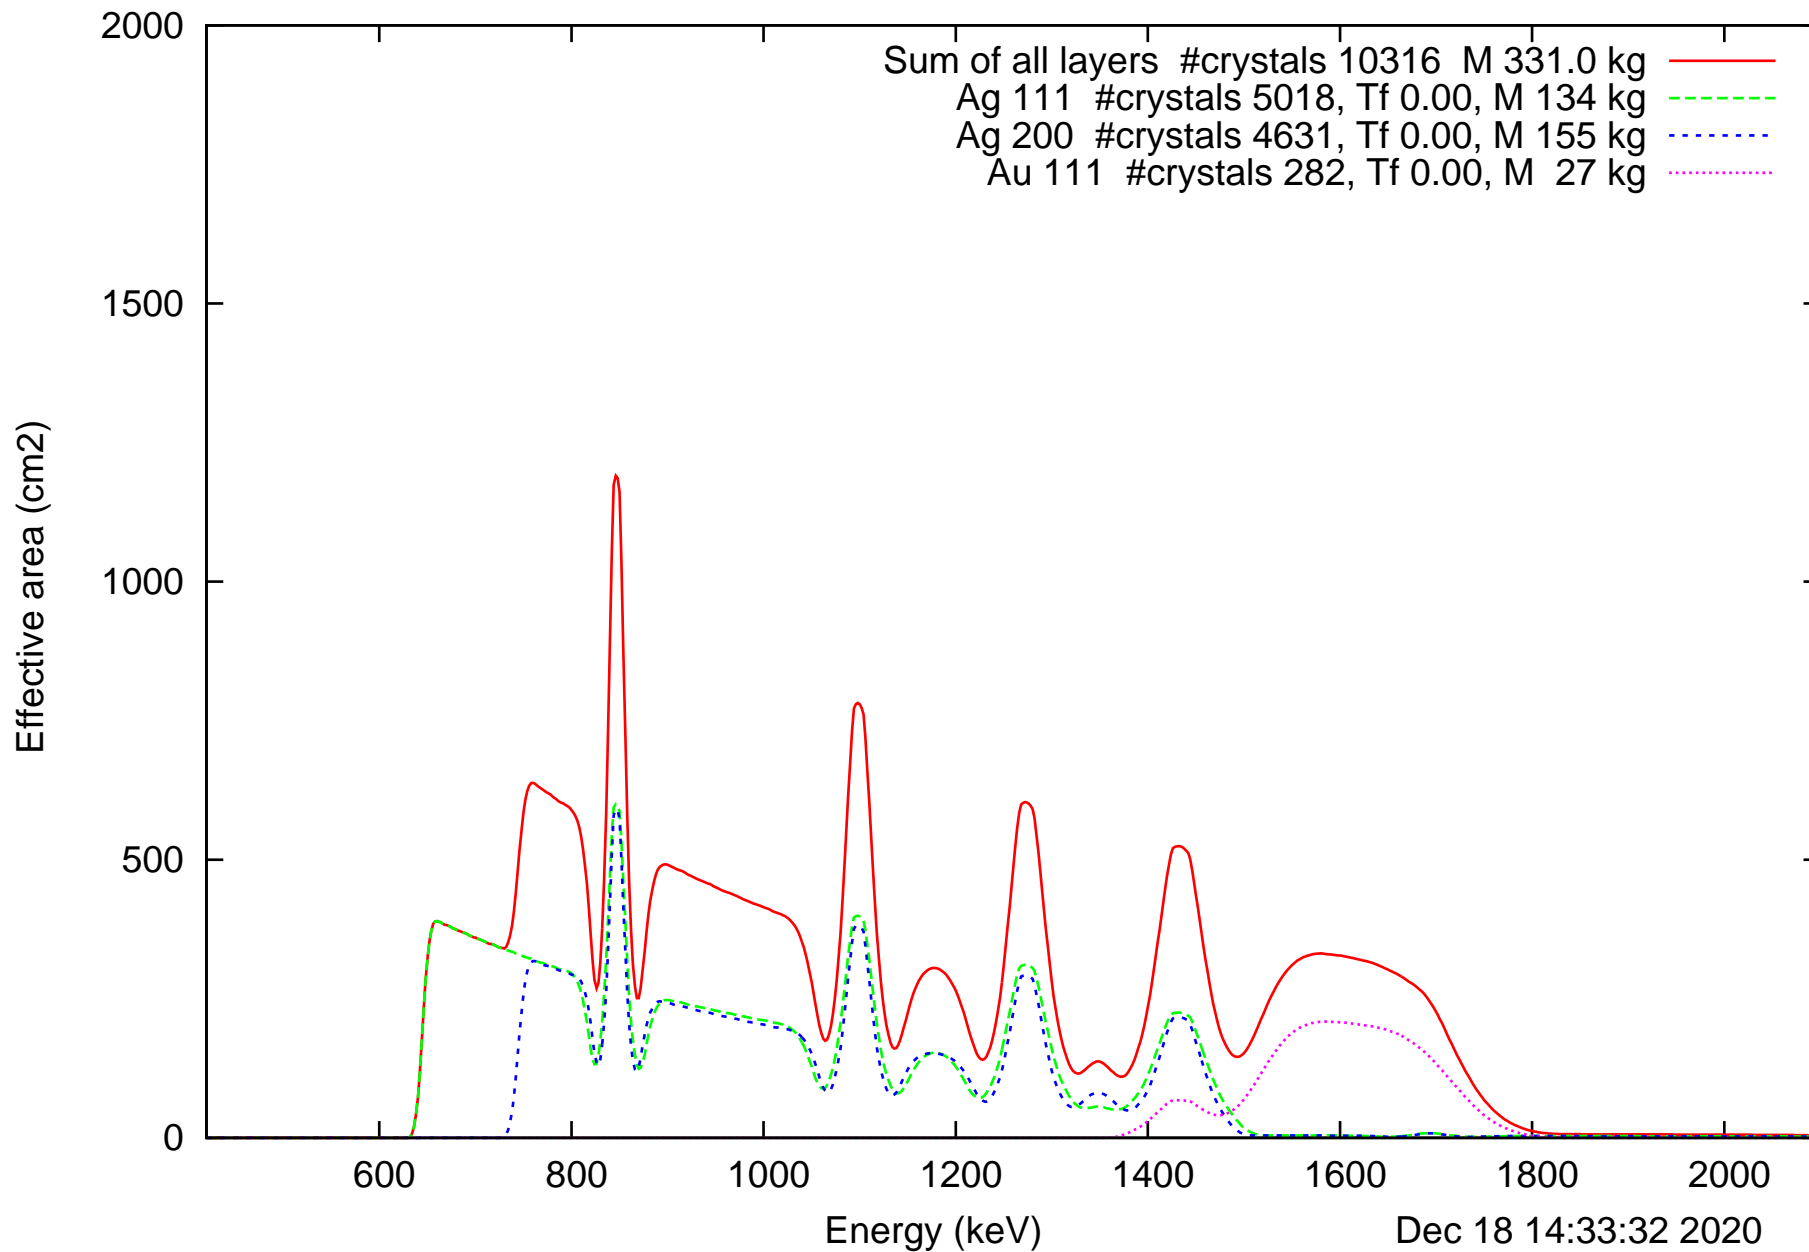

Laue lens diameter: 351 cm, Detect.diameter: 5.0 cm, mosaic: 0.5 arcmin

Laue lens diameter: 351 cm, Detect.diameter: 5.0 cm, mosaic: 0.5 arcmin

Laue lens diameter: 351 cm, Detect.diameter: 5.0 cm, mosaic: 0.5 arcmin

Laue lens diameter: 351 cm, Detect.diameter: 5.0 cm, mosaic: 0.5 arcmin

Dec 18 14:33:32 2020

Laue lens diameter: 351 cm, Detect.diameter: 5.0 cm, mosaic: 0.5 arcmin

Dec 18 14:33:32 2020