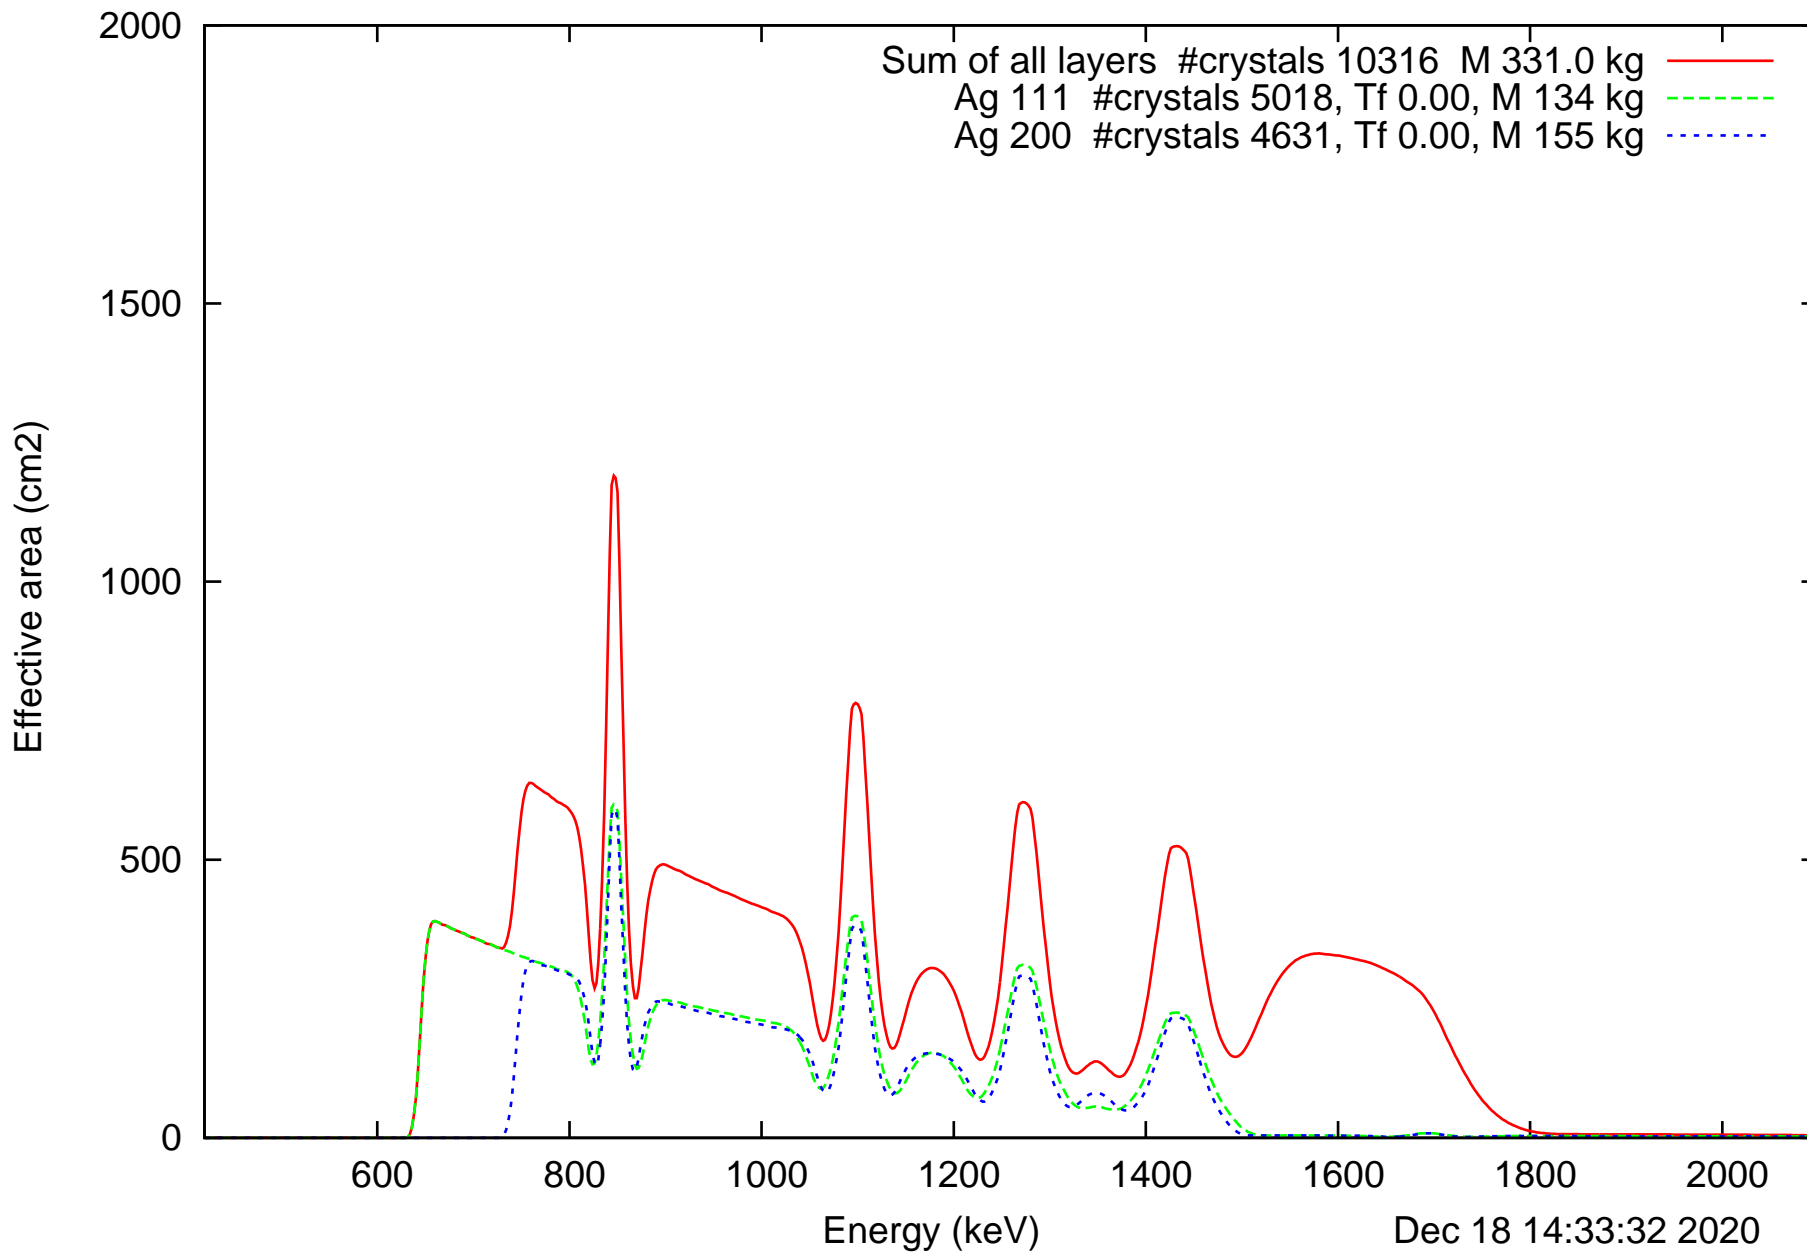

Laue lens diameter: 351 cm, Detect.diameter: 5.0 cm, mosaic: 0.5 arcmin

Laue lens diameter: 351 cm, Detect.diameter: 5.0 cm, mosaic: 0.5 arcmin

Laue lens diameter: 351 cm, Detect.diameter: 5.0 cm, mosaic: 0.5 arcmin

Laue lens diameter: 351 cm, Detect.diameter: 5.0 cm, mosaic: 0.5 arcmin

Dec 18 14:33:32 2020

Laue lens diameter: 351 cm, Detect.diameter: 5.0 cm, mosaic: 0.5 arcmin

Dec 18 14:33:32 2020