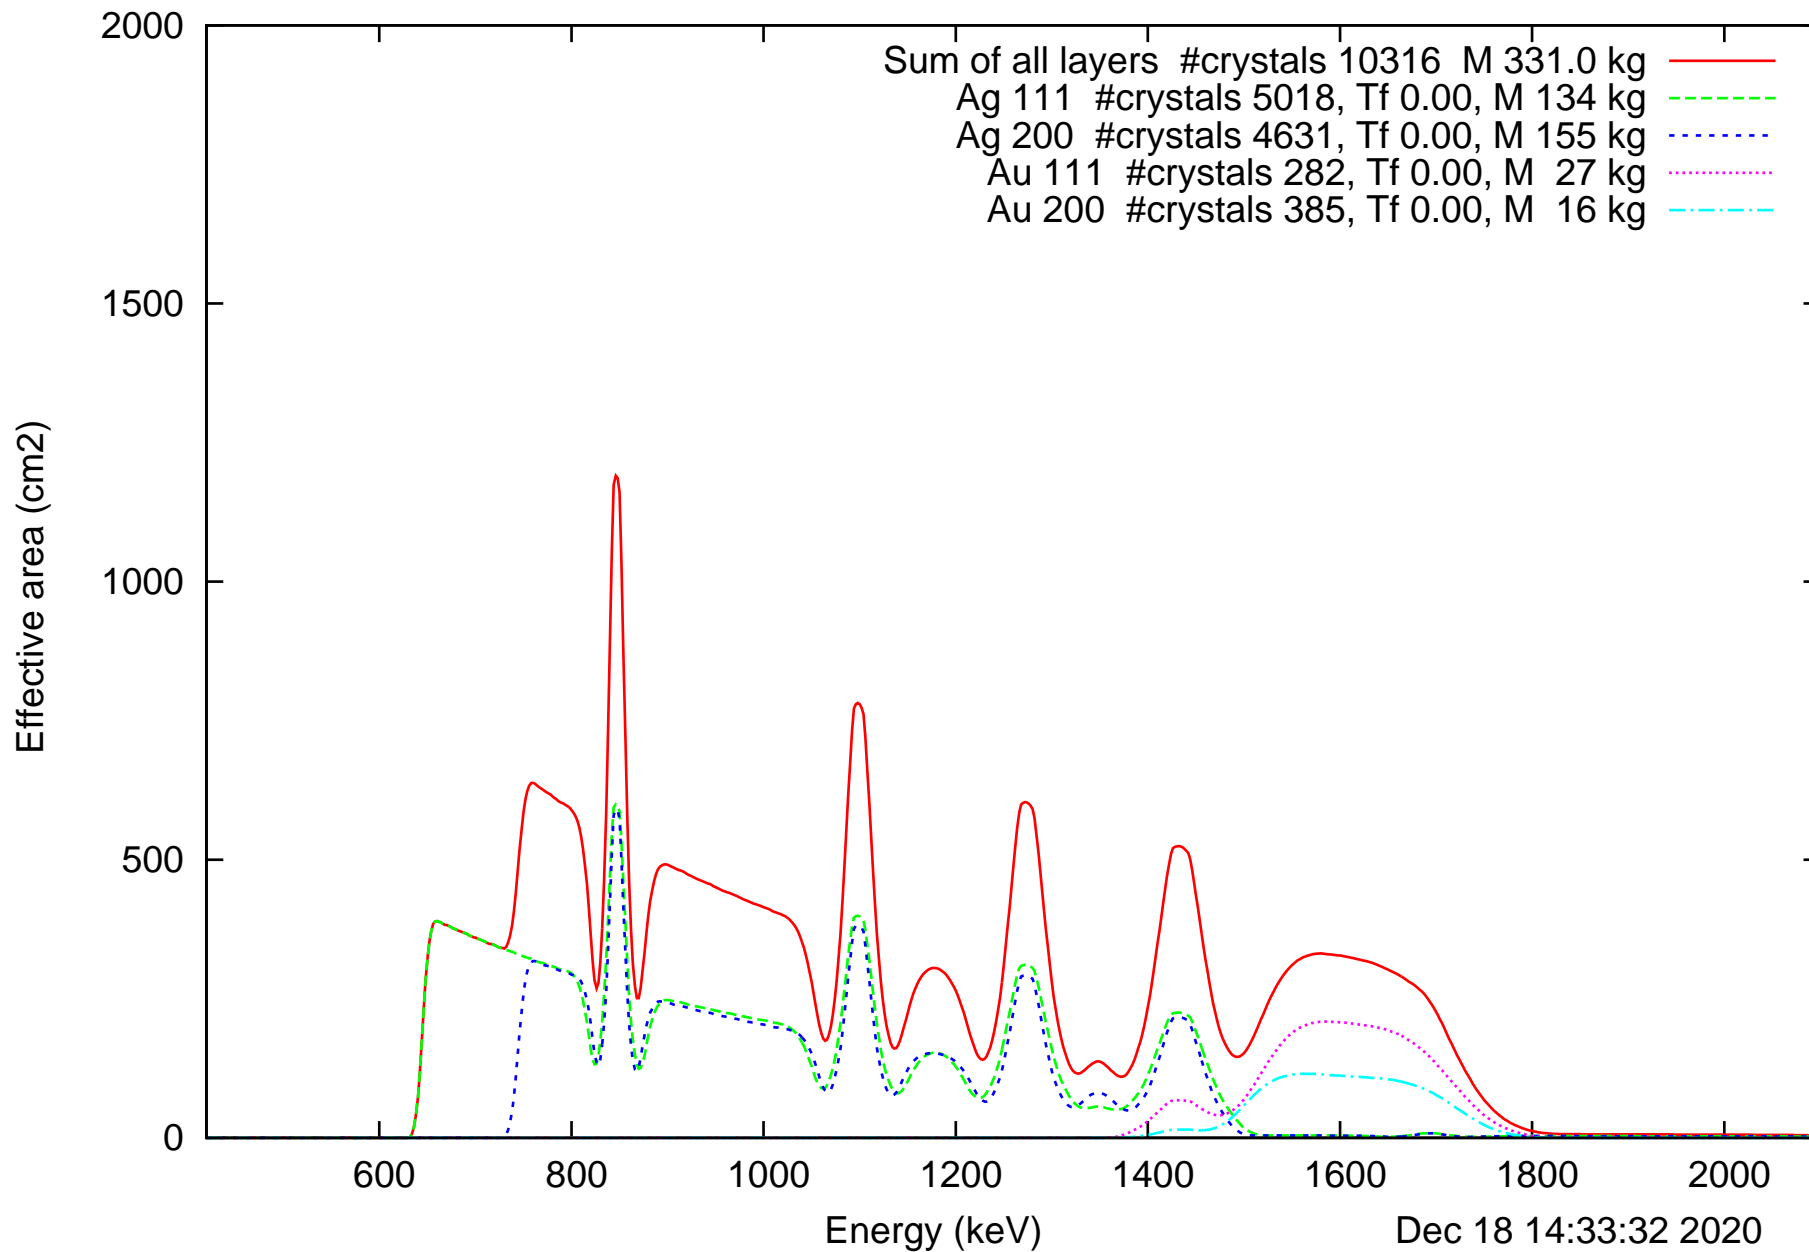

Laue lens diameter: 351 cm, Detect.diameter: 5.0 cm, mosaic: 0.5 arcmin

Laue lens diameter: 351 cm, Detect.diameter: 5.0 cm, mosaic: 0.5 arcmin

Laue lens diameter: 351 cm, Detect.diameter: 5.0 cm, mosaic: 0.5 arcmin

Laue lens diameter: 351 cm, Detect.diameter: 5.0 cm, mosaic: 0.5 arcmin

Dec 18 14:33:32 2020

Laue lens diameter: 351 cm, Detect.diameter: 5.0 cm, mosaic: 0.5 arcmin

Dec 18 14:33:32 2020