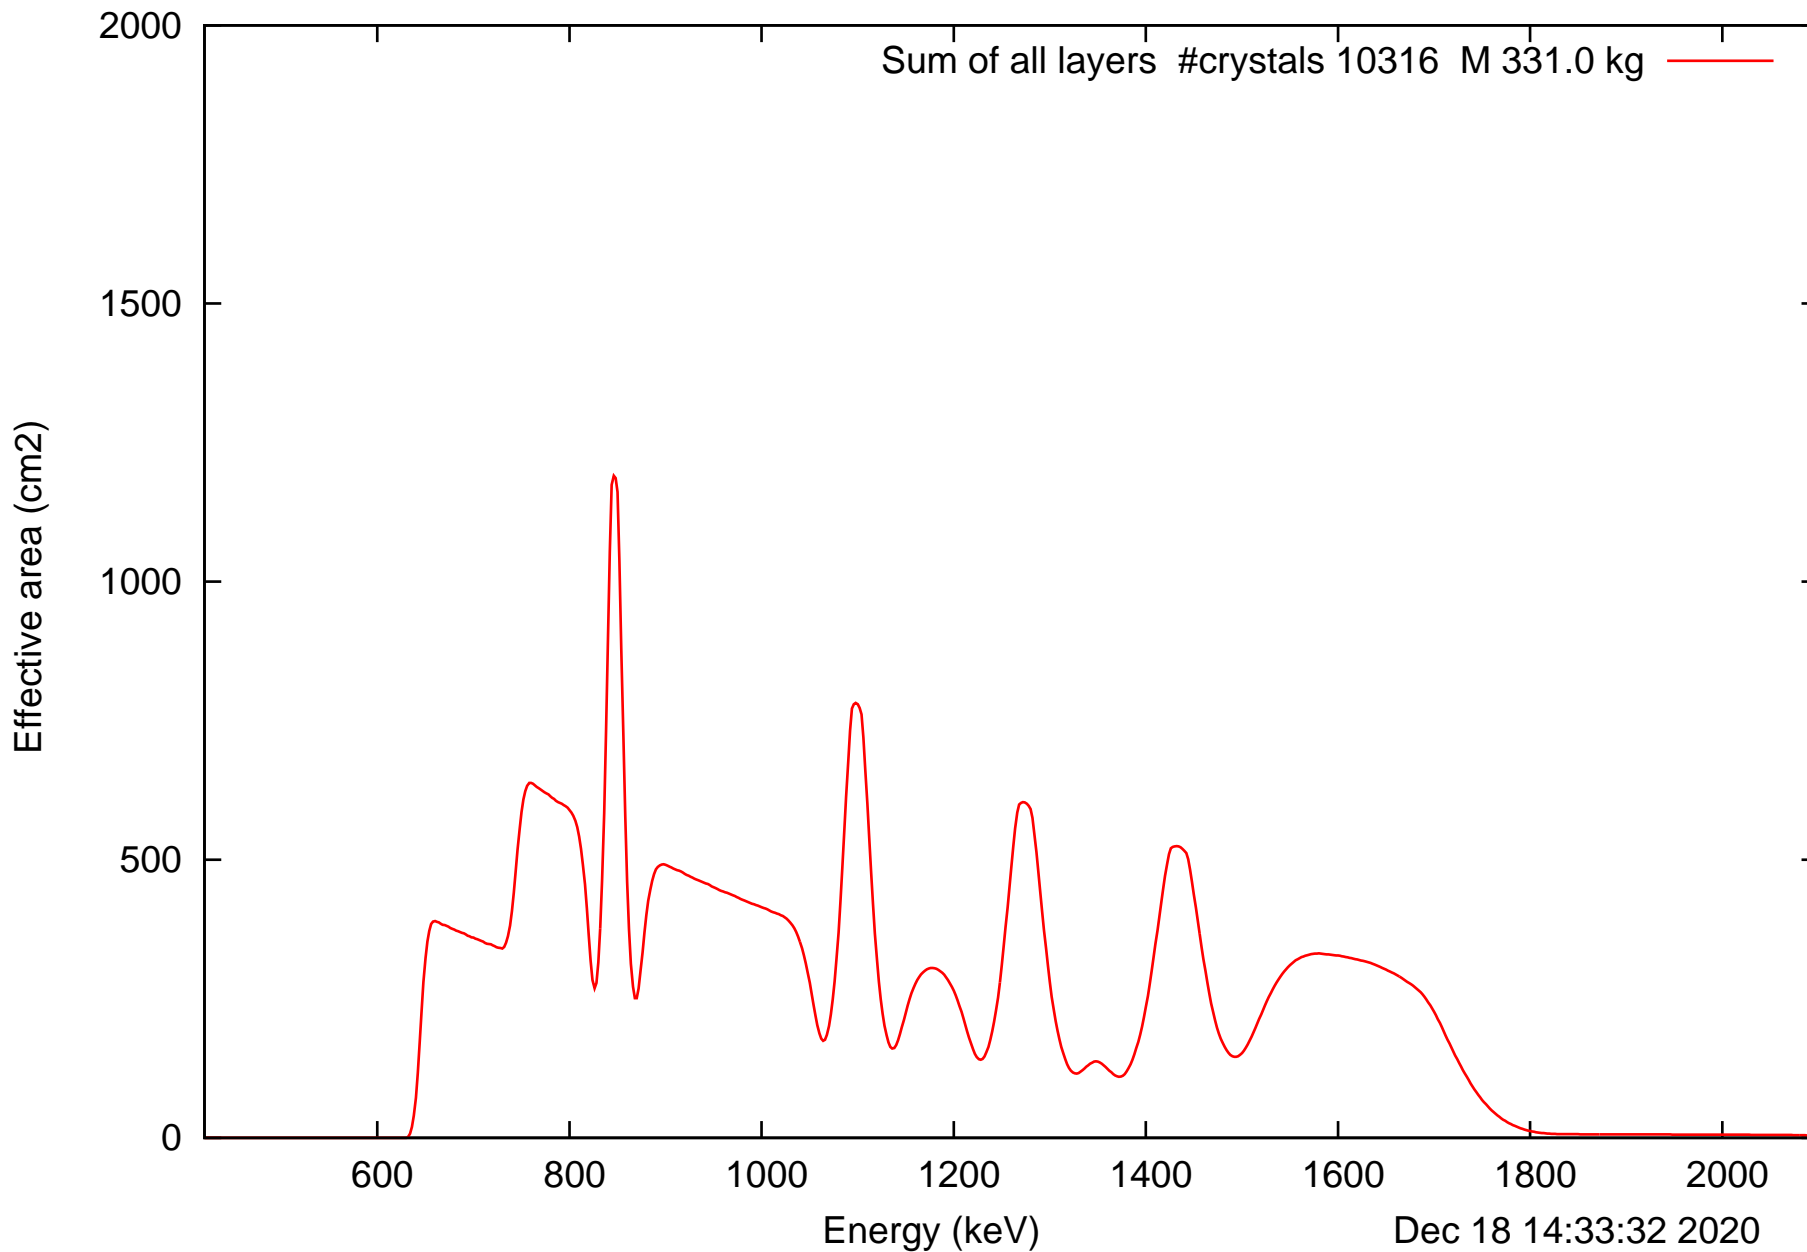

Laue lens diameter: 351 cm, Detect.diameter: 5.0 cm, mosaic: 0.5 arcmin

Laue lens diameter: 351 cm, Detect.diameter: 5.0 cm, mosaic: 0.5 arcmin

Laue lens diameter: 351 cm, Detect.diameter: 5.0 cm, mosaic: 0.5 arcmin

Laue lens diameter: 351 cm, Detect.diameter: 5.0 cm, mosaic: 0.5 arcmin

Dec 18 14:33:32 2020

Laue lens diameter: 351 cm, Detect.diameter: 5.0 cm, mosaic: 0.5 arcmin

Dec 18 14:33:32 2020