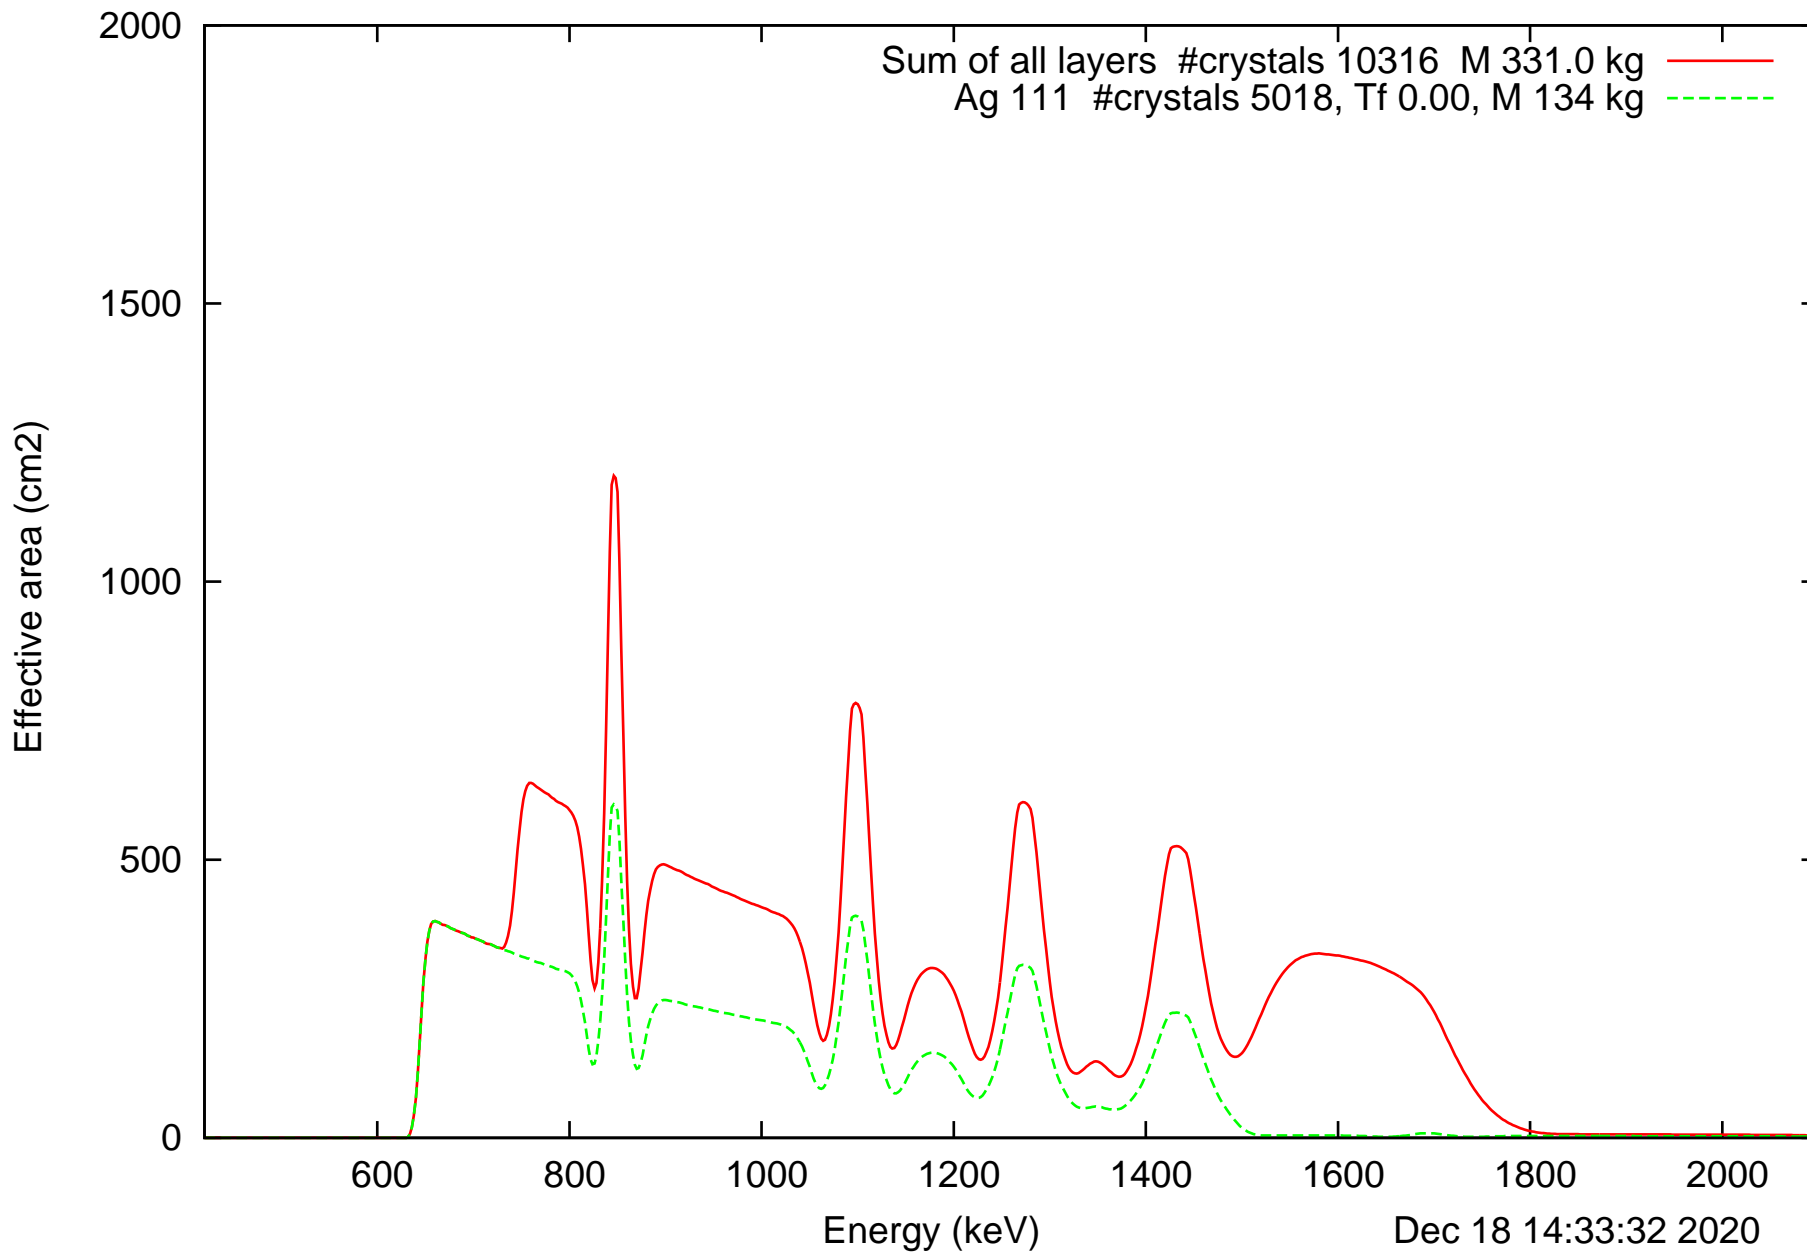

Laue lens diameter: 351 cm, Detect.diameter: 5.0 cm, mosaic: 0.5 arcmin

Laue lens diameter: 351 cm, Detect.diameter: 5.0 cm, mosaic: 0.5 arcmin

Laue lens diameter: 351 cm, Detect.diameter: 5.0 cm, mosaic: 0.5 arcmin

Laue lens diameter: 351 cm, Detect.diameter: 5.0 cm, mosaic: 0.5 arcmin

Dec 18 14:33:32 2020

Laue lens diameter: 351 cm, Detect.diameter: 5.0 cm, mosaic: 0.5 arcmin

Dec 18 14:33:32 2020