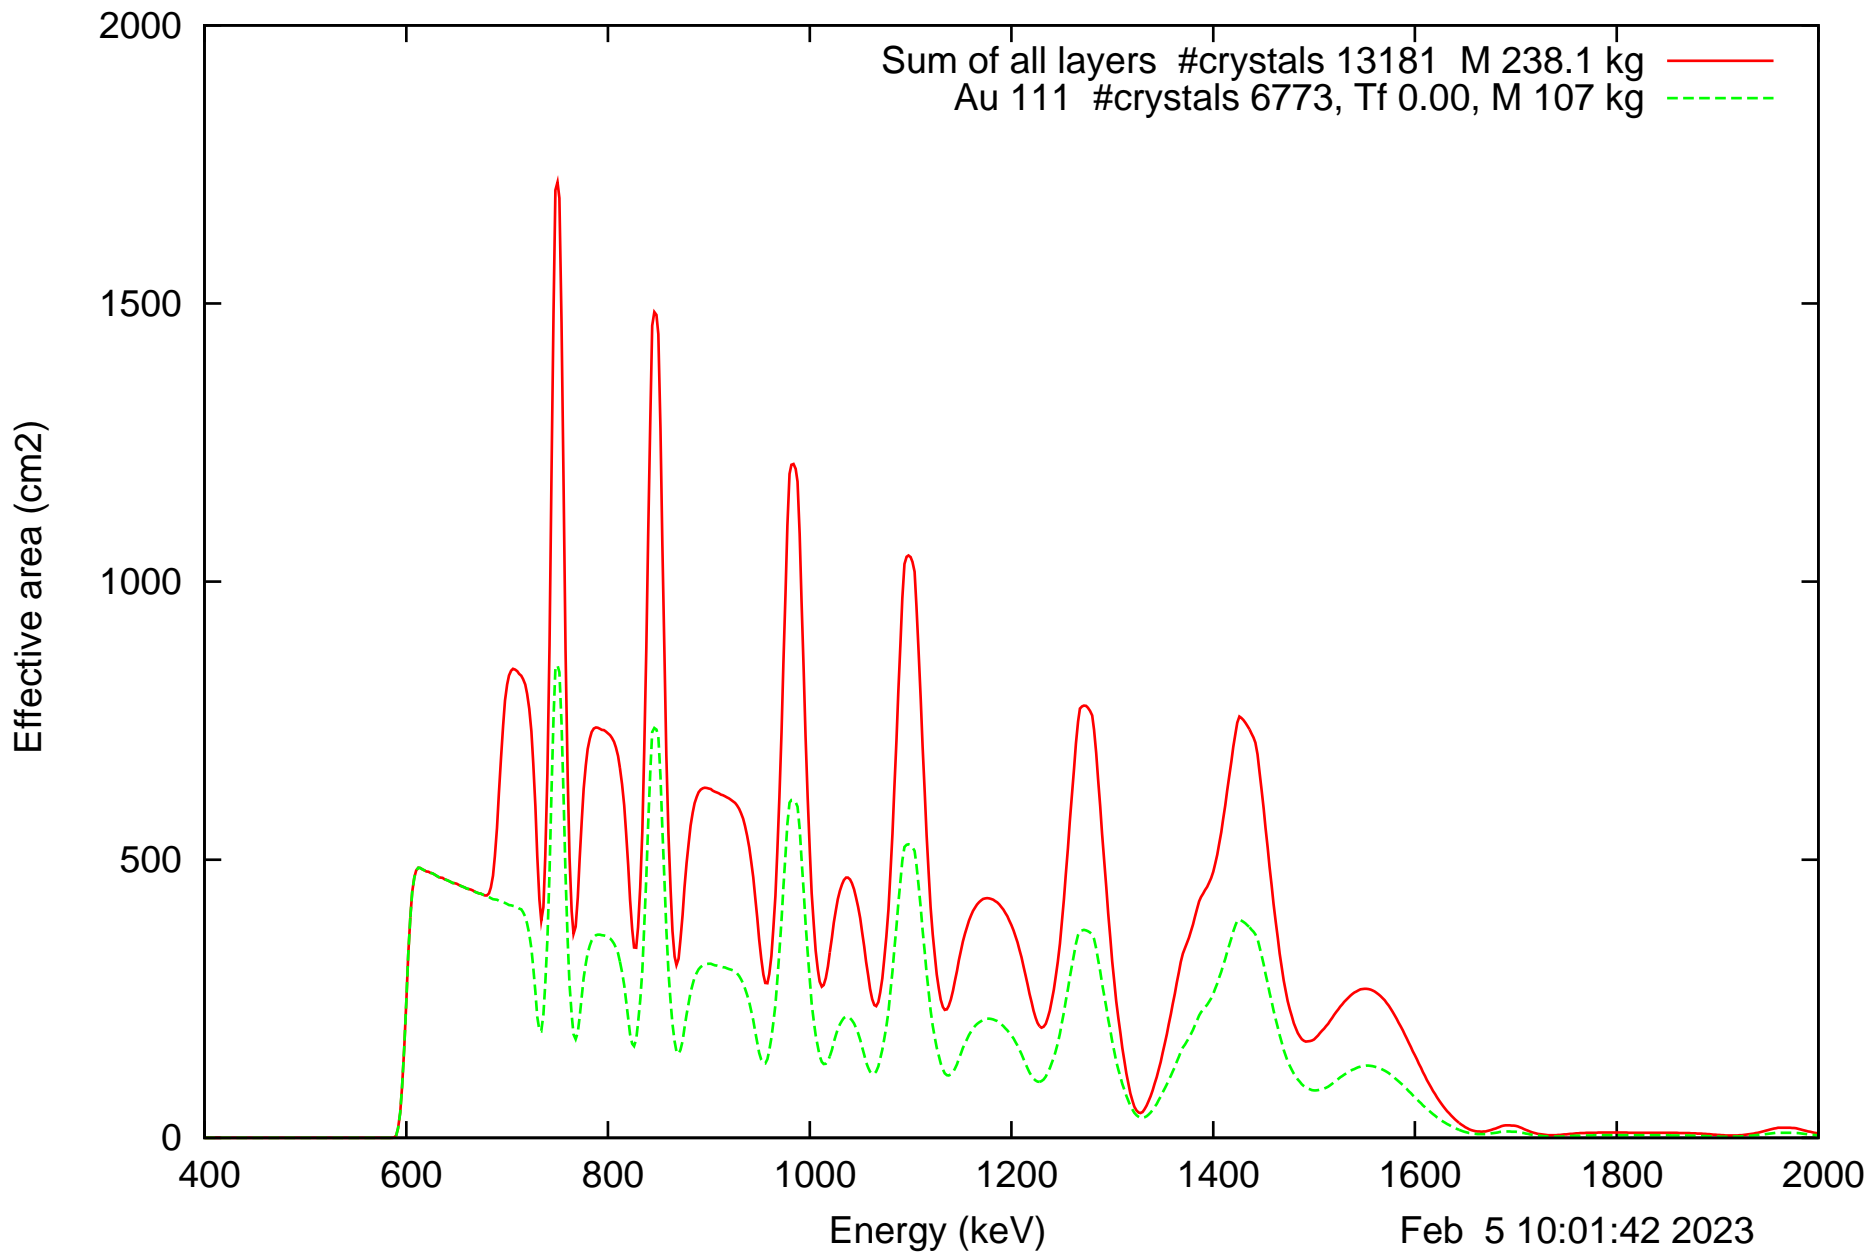

Laue lens diameter: 396 cm, Detect.diameter: 5.0 cm, mosaic: 0.5 arcmin

Laue lens diameter: 396 cm, Detect.diameter: 5.0 cm, mosaic: 0.5 arcmin

Laue lens diameter: 396 cm, Detect.diameter: 5.0 cm, mosaic: 0.5 arcmin