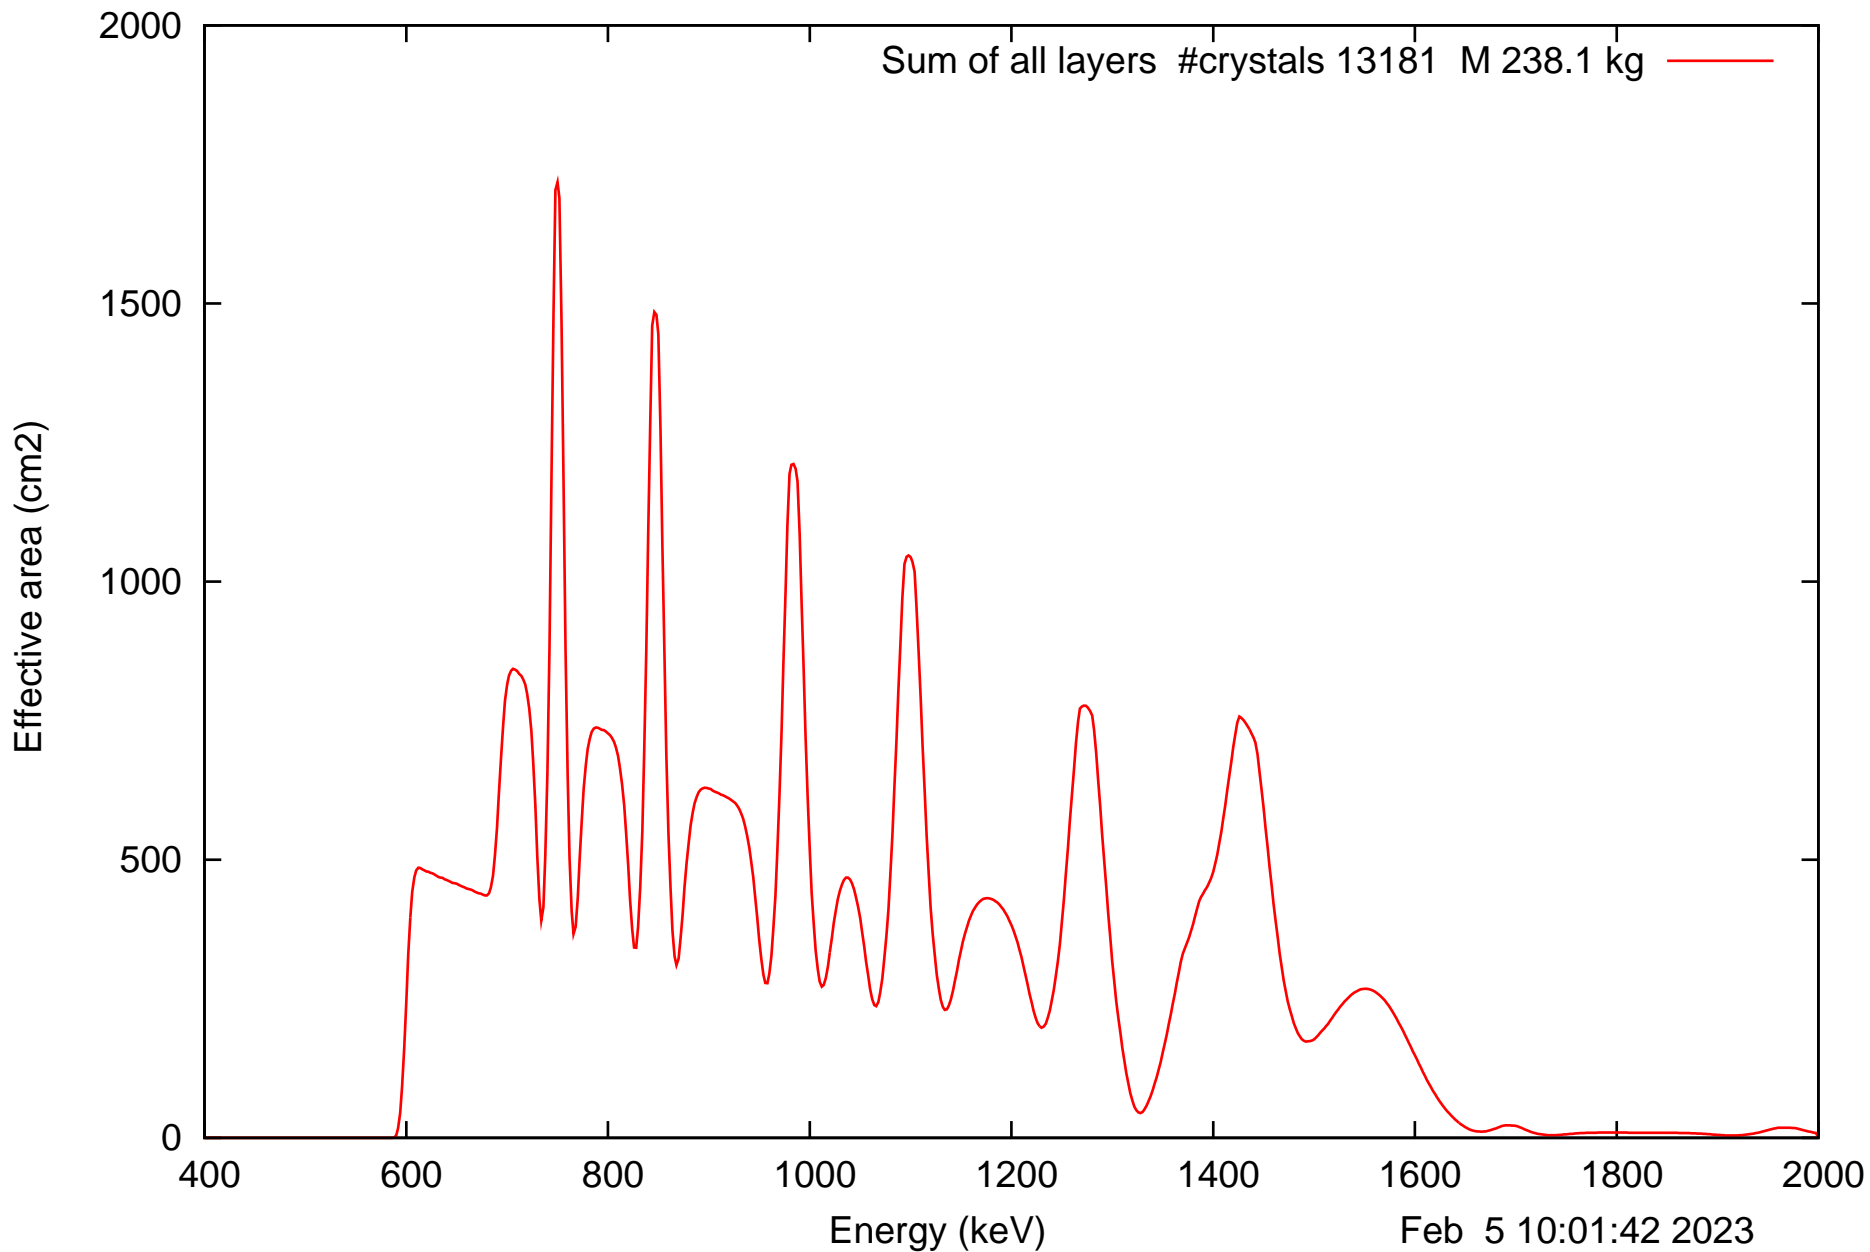

Laue lens diameter: 396 cm, Detect.diameter: 5.0 cm, mosaic: 0.5 arcmin

Laue lens diameter: 396 cm, Detect.diameter: 5.0 cm, mosaic: 0.5 arcmin

Laue lens diameter: 396 cm, Detect.diameter: 5.0 cm, mosaic: 0.5 arcmin