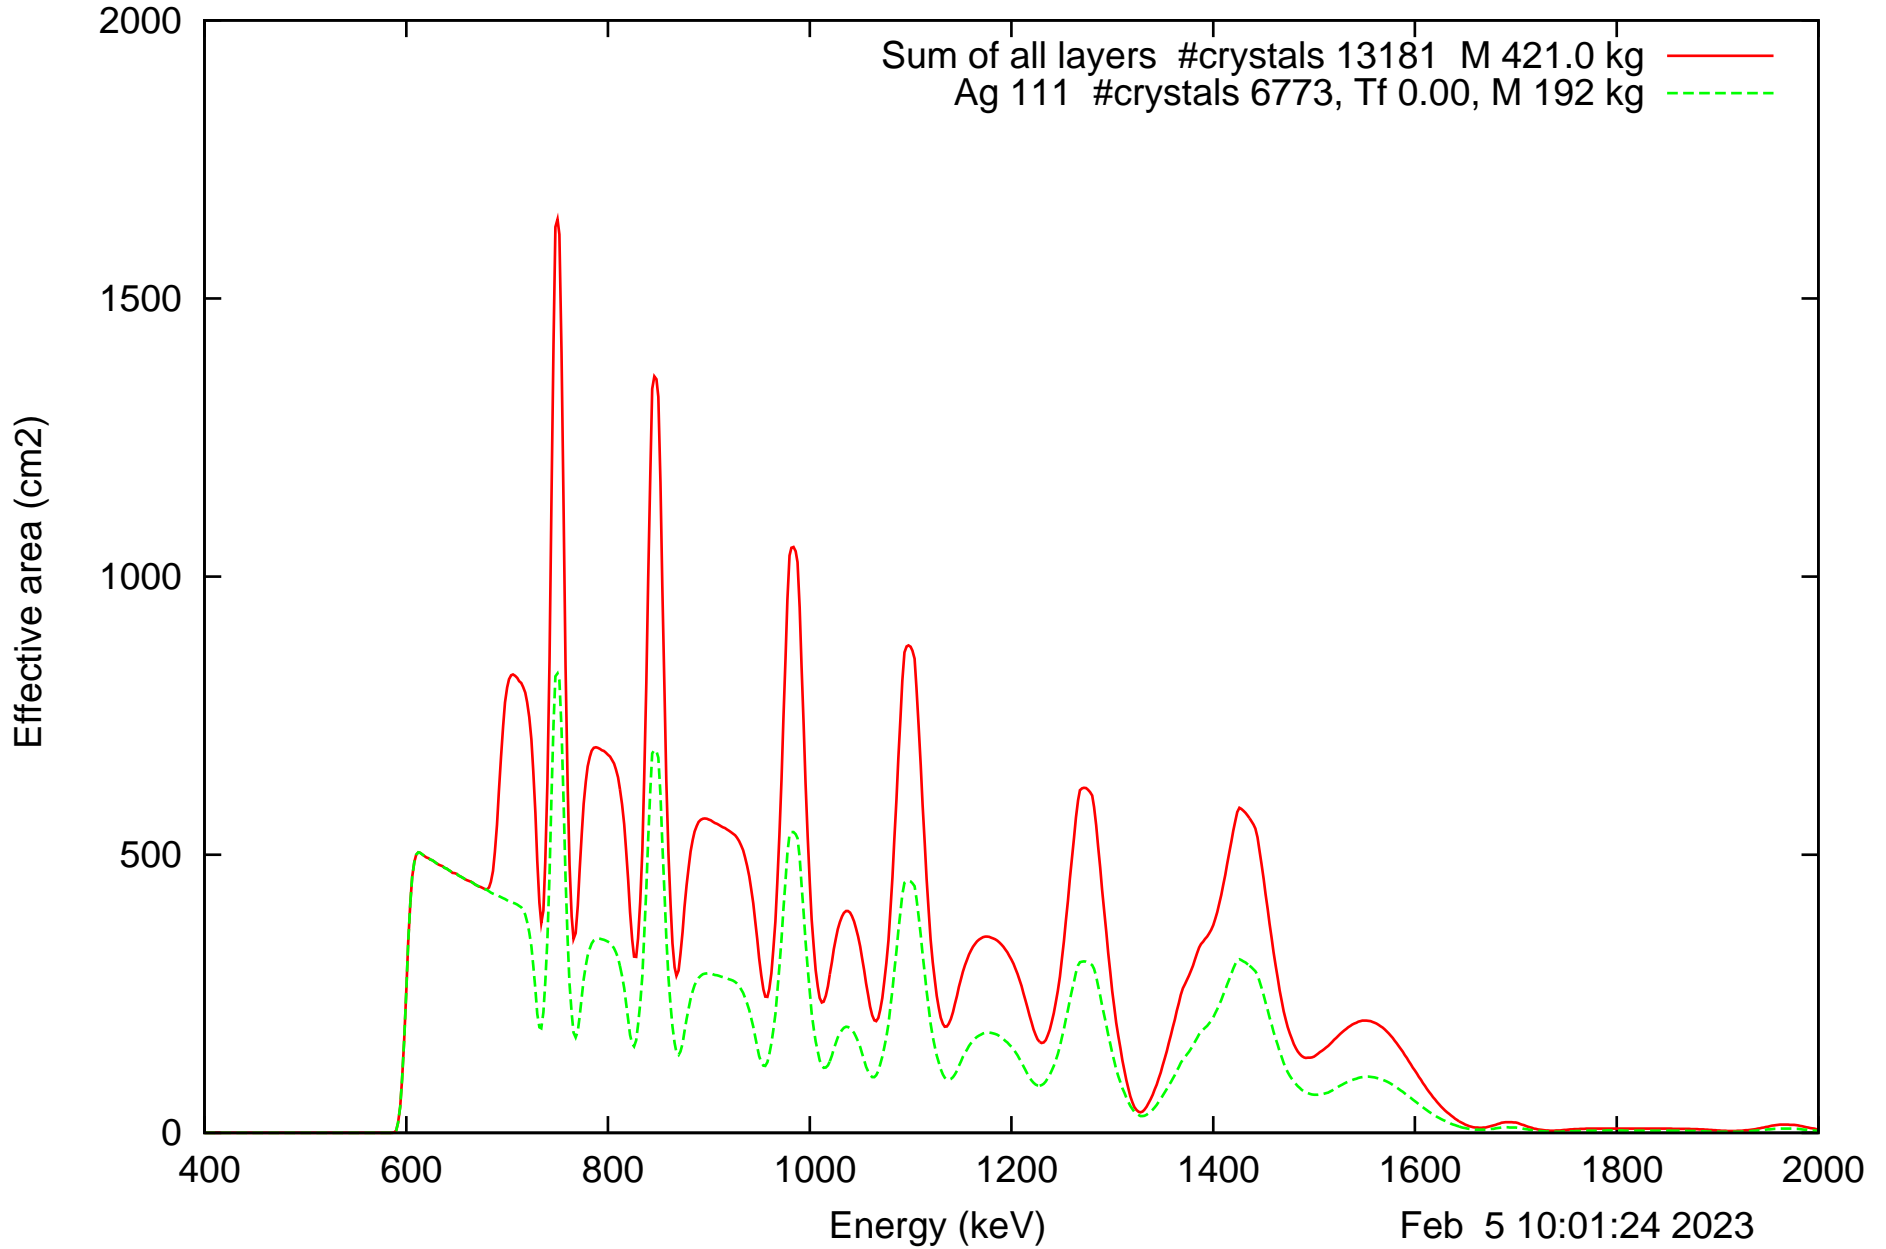

Laue lens diameter: 396 cm, Detect.diameter: 5.0 cm, mosaic: 0.5 arcmin

Laue lens diameter: 396 cm, Detect.diameter: 5.0 cm, mosaic: 0.5 arcmin

Laue lens diameter: 396 cm, Detect.diameter: 5.0 cm, mosaic: 0.5 arcmin