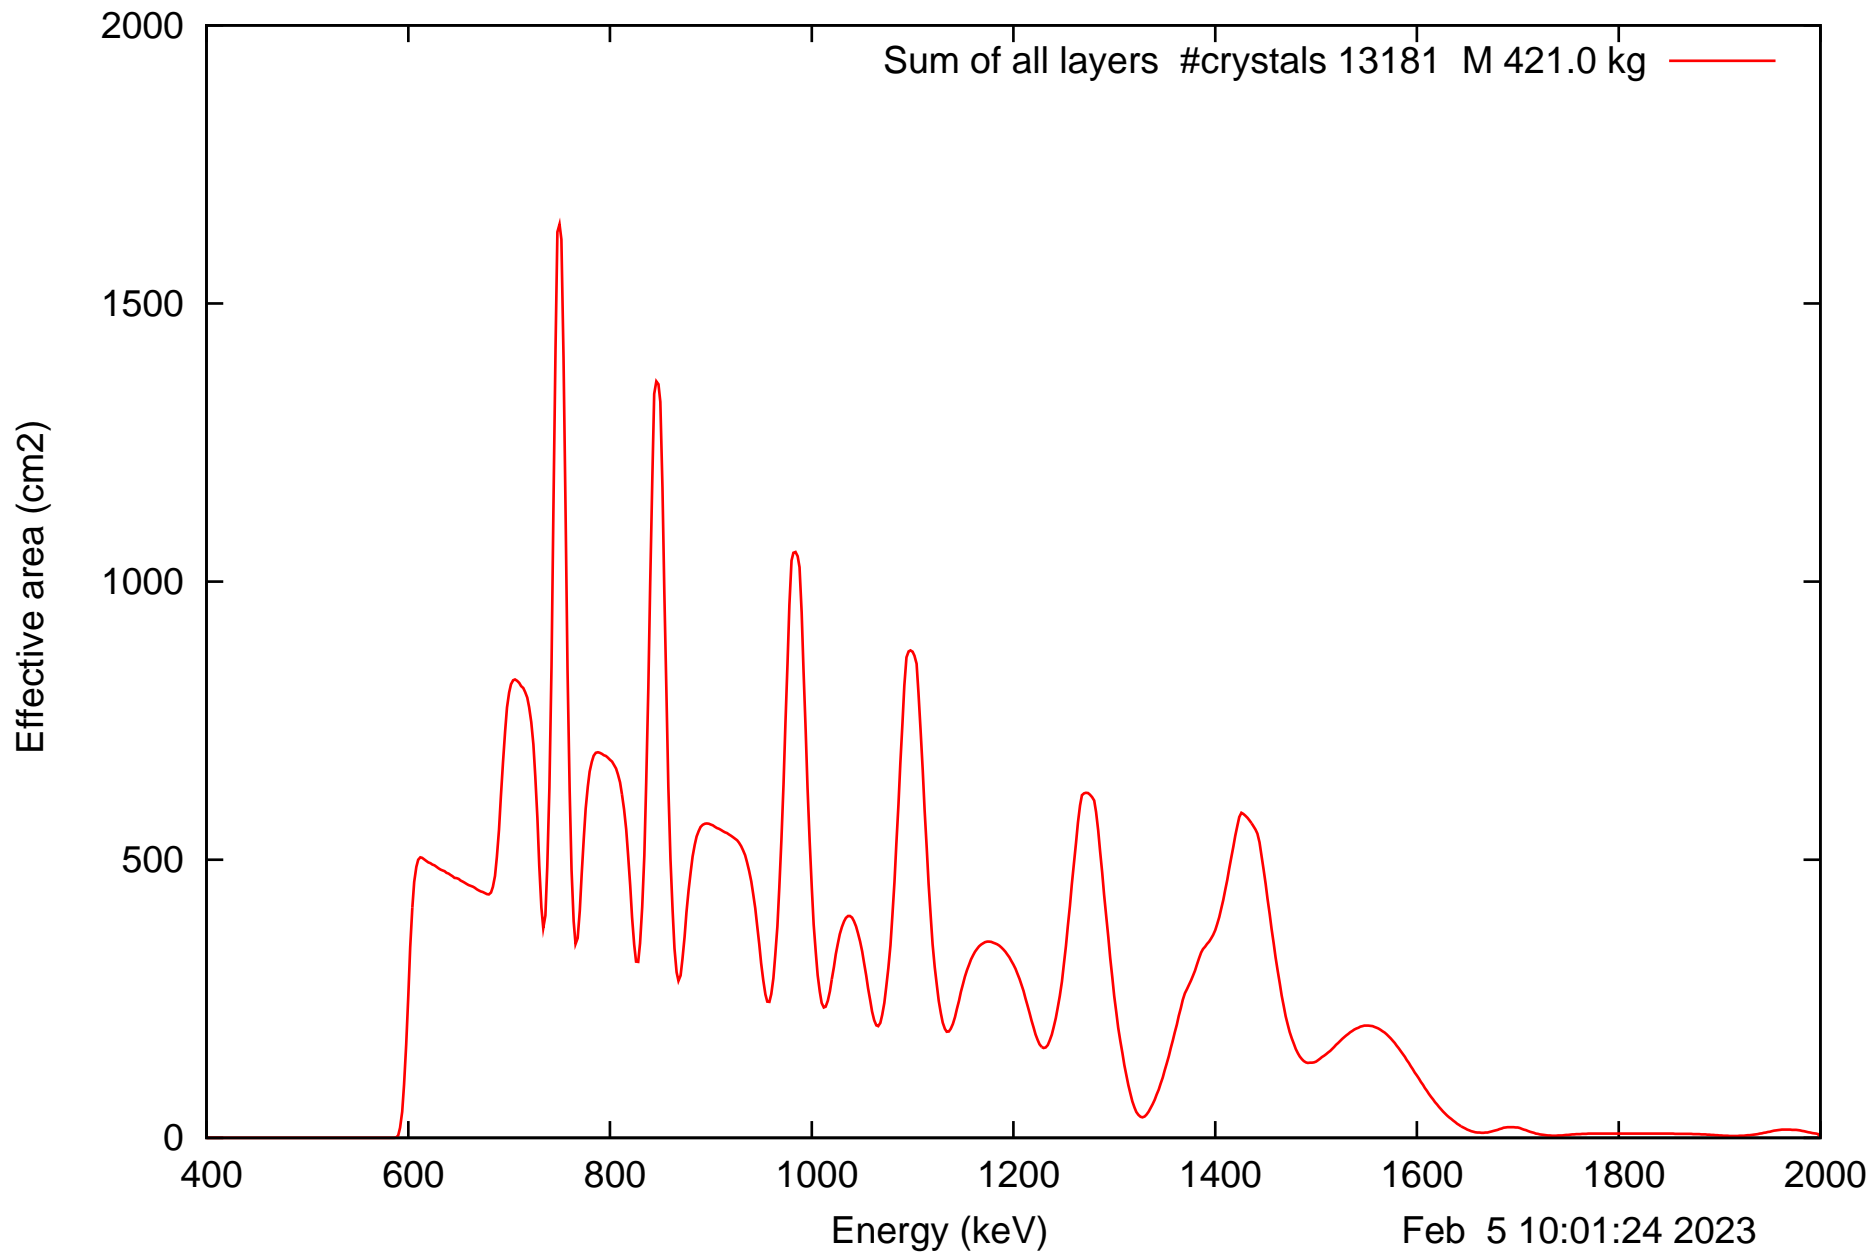

Laue lens diameter: 396 cm, Detect.diameter: 5.0 cm, mosaic: 0.5 arcmin

Laue lens diameter: 396 cm, Detect.diameter: 5.0 cm, mosaic: 0.5 arcmin

Laue lens diameter: 396 cm, Detect.diameter: 5.0 cm, mosaic: 0.5 arcmin