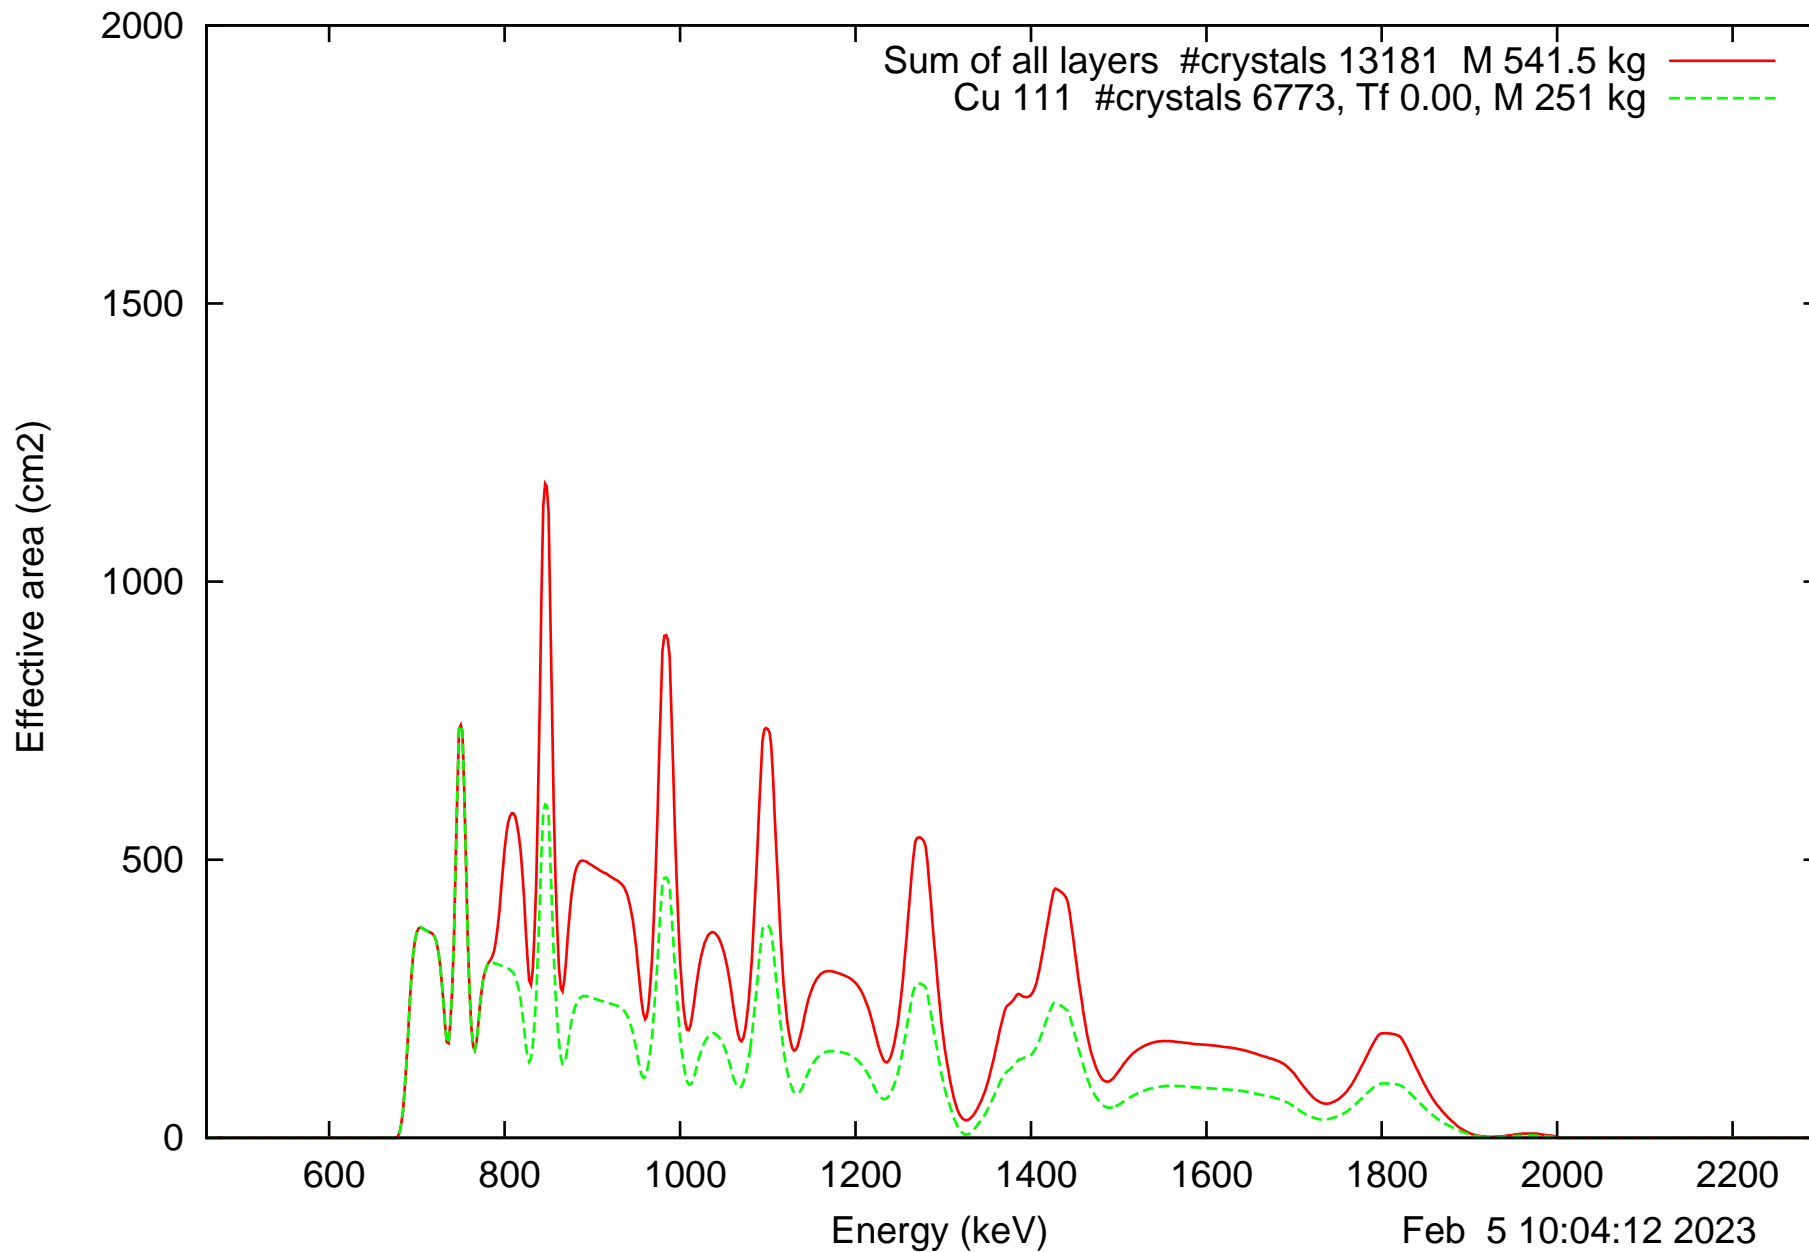

Laue lens diameter: 396 cm, Detect.diameter: 5.0 cm, mosaic: 0.5 arcmin

Laue lens diameter: 396 cm, Detect.diameter: 5.0 cm, mosaic: 0.5 arcmin

Laue lens diameter: 396 cm, Detect.diameter: 5.0 cm, mosaic: 0.5 arcmin