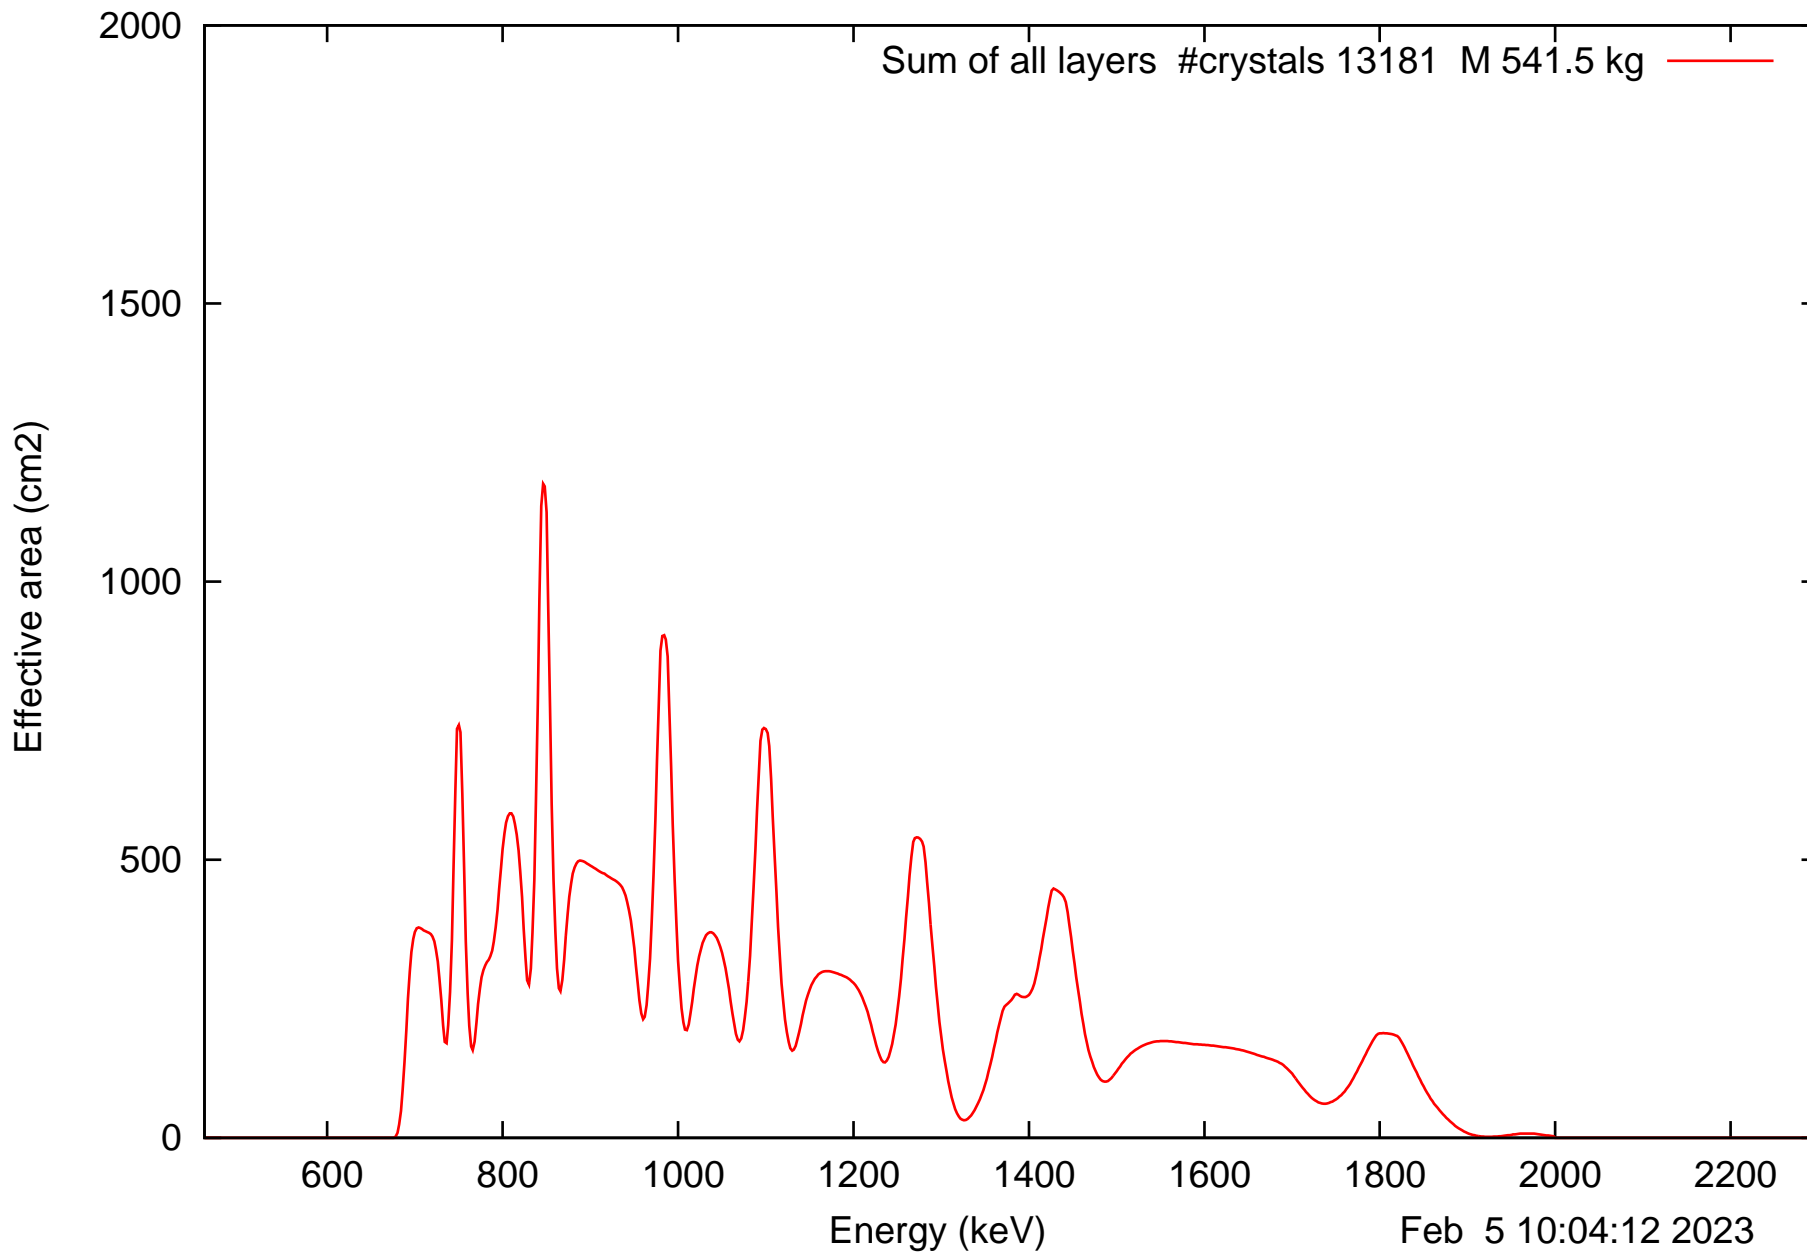

Laue lens diameter: 396 cm, Detect.diameter: 5.0 cm, mosaic: 0.5 arcmin

Laue lens diameter: 396 cm, Detect.diameter: 5.0 cm, mosaic: 0.5 arcmin

Laue lens diameter: 396 cm, Detect.diameter: 5.0 cm, mosaic: 0.5 arcmin