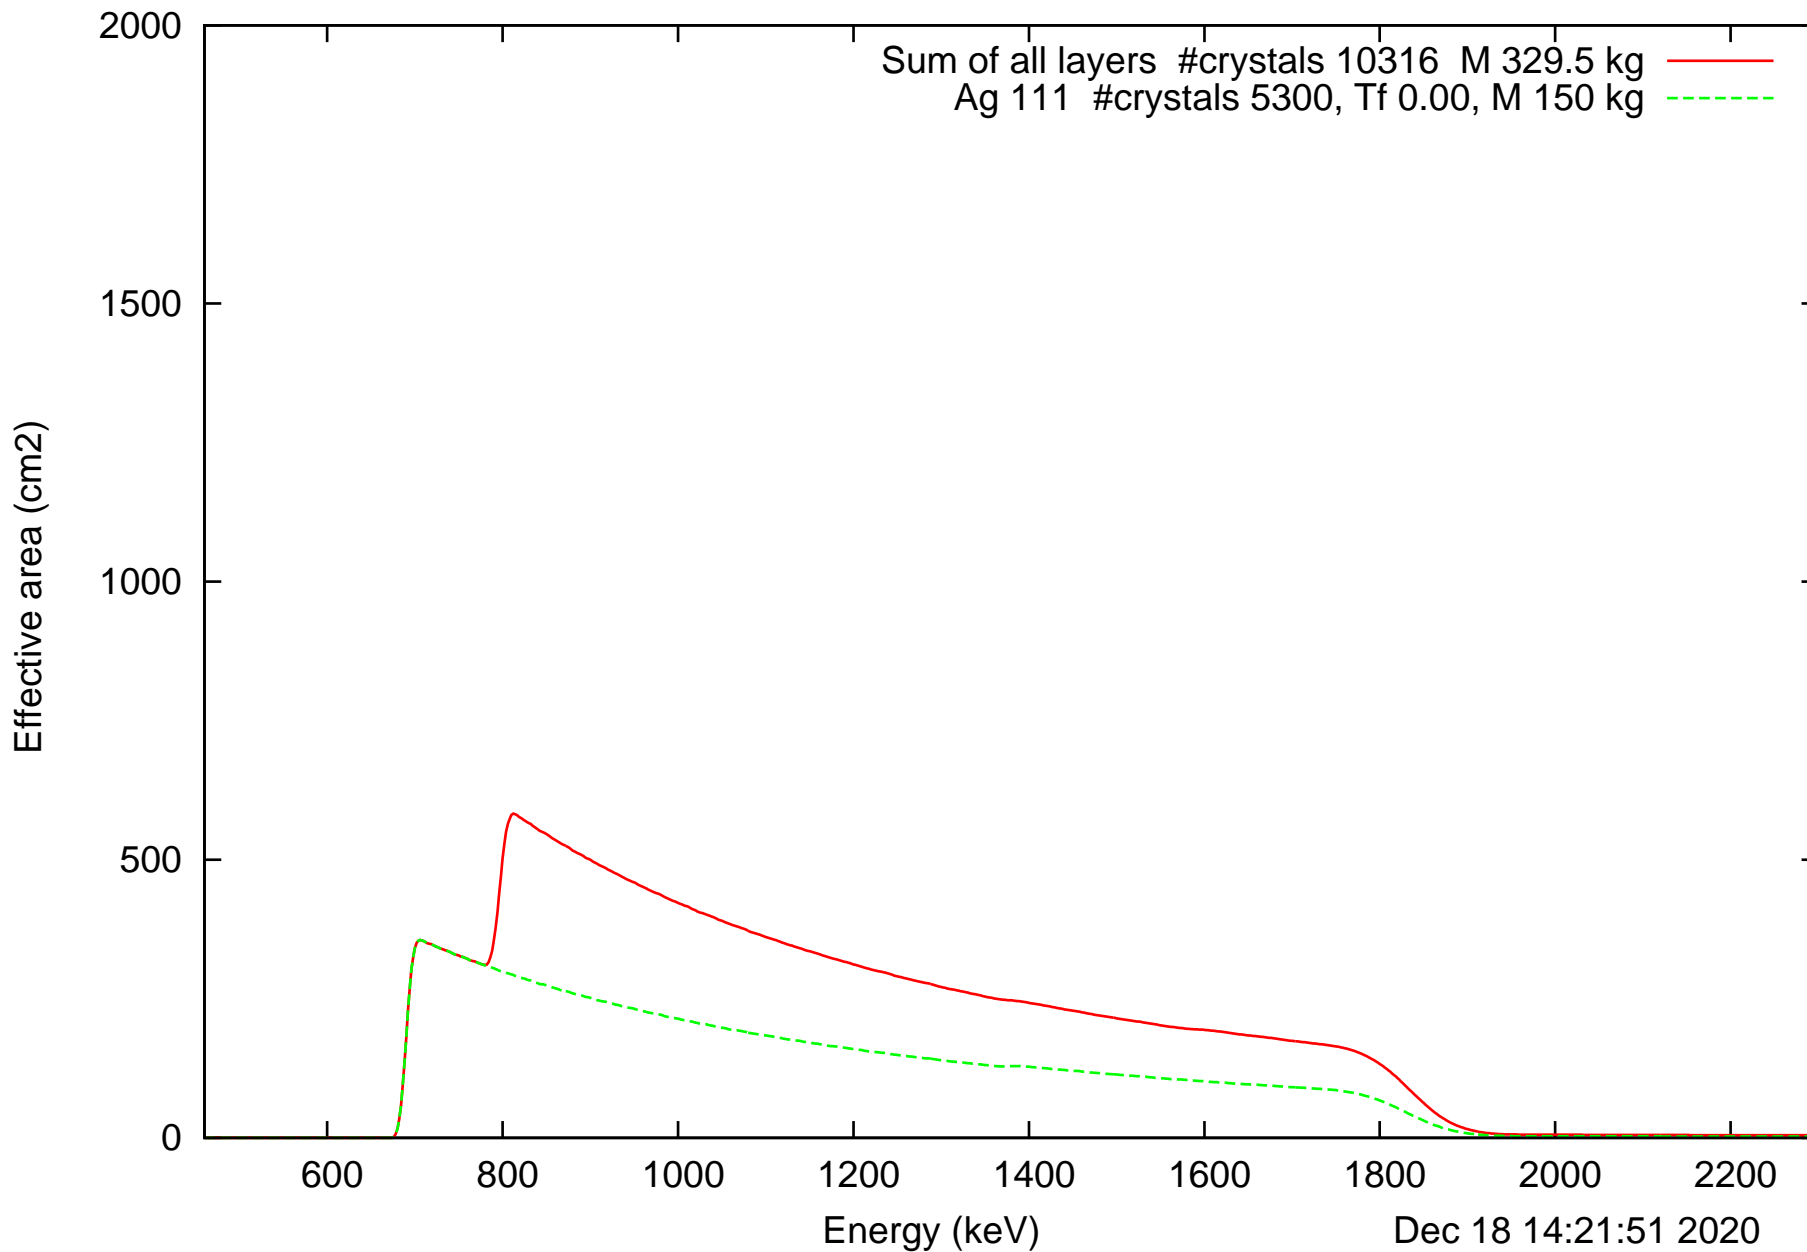

Laue lens diameter: 351 cm, Detect.diameter: 5.0 cm, mosaic: 0.5 arcmin

Laue lens diameter: 351 cm, Detect.diameter: 5.0 cm, mosaic: 0.5 arcmin

Laue lens diameter: 351 cm, Detect.diameter: 5.0 cm, mosaic: 0.5 arcmin