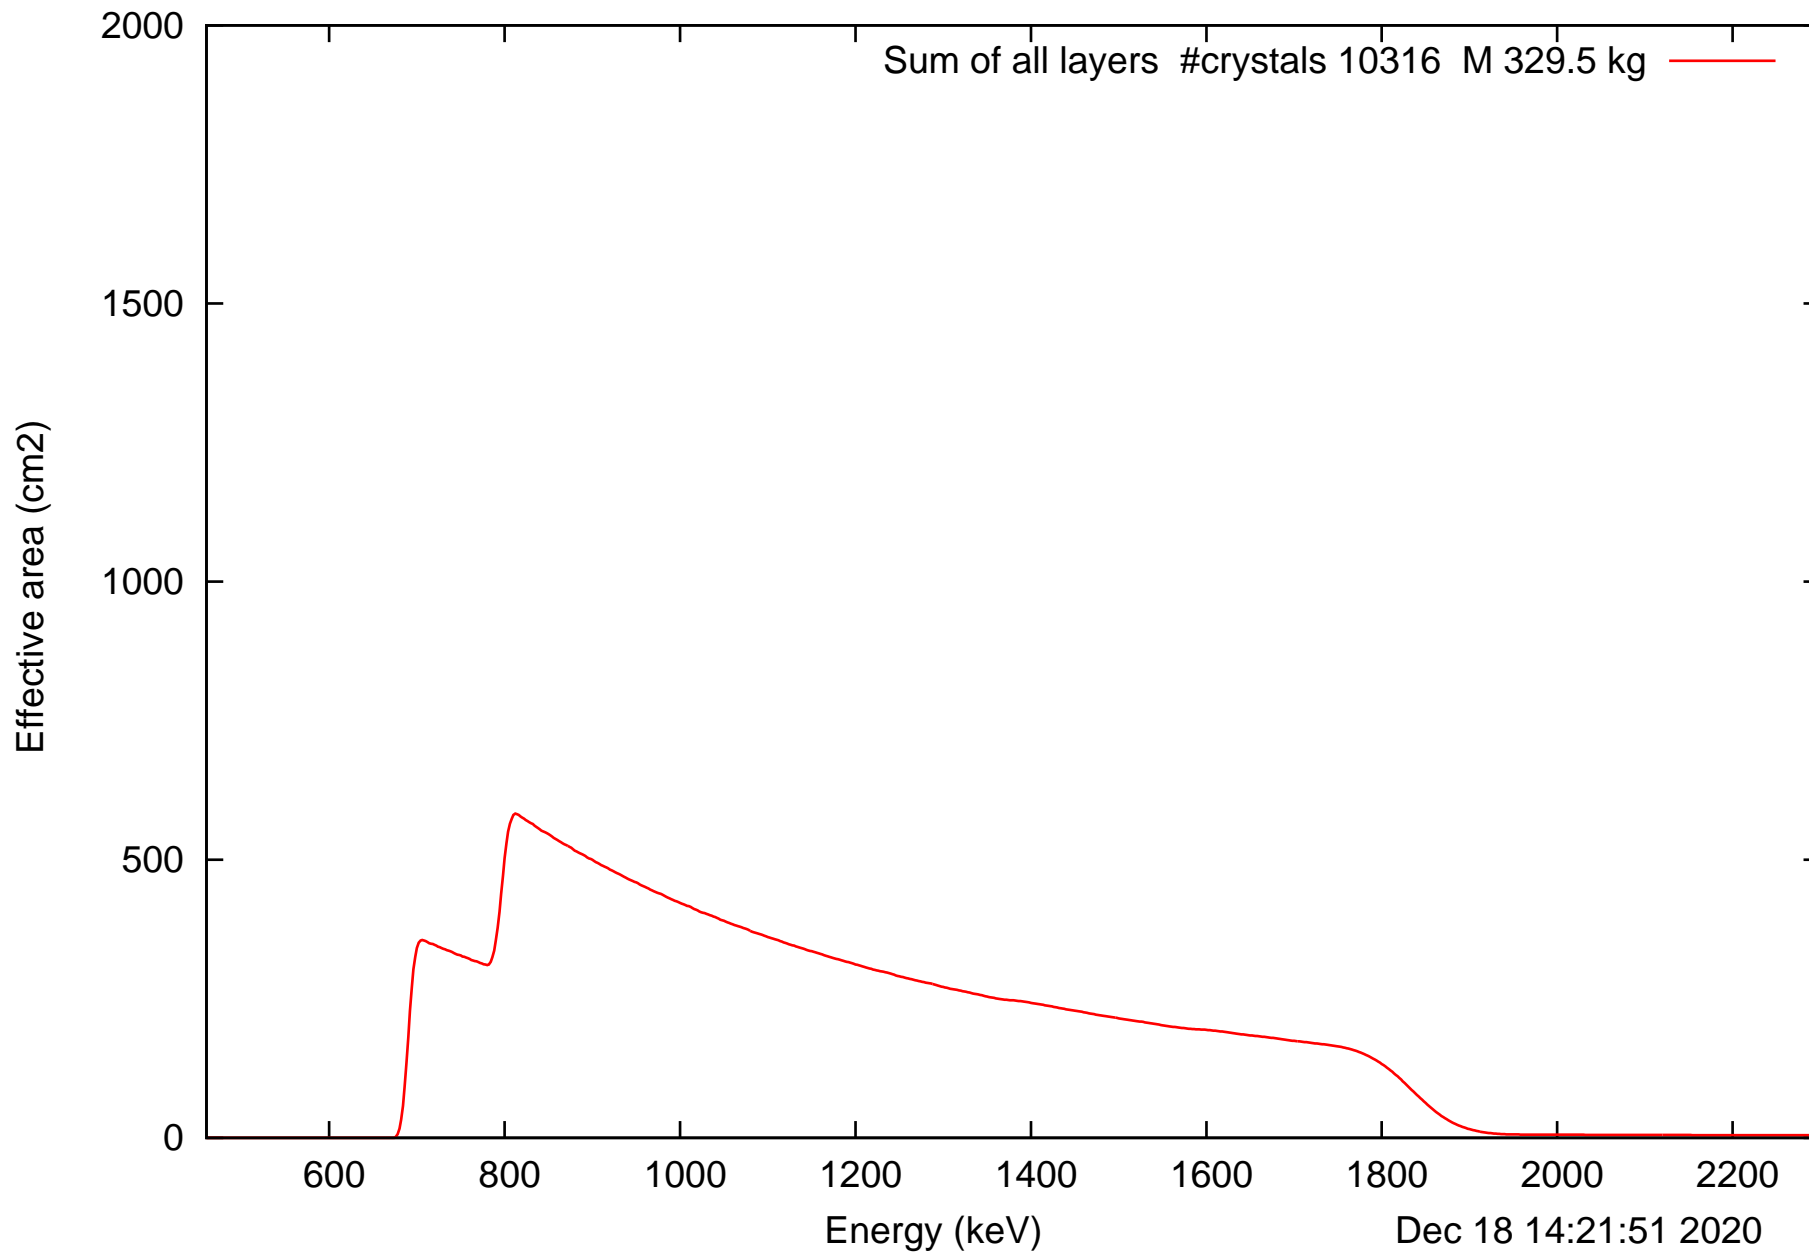

Laue lens diameter: 351 cm, Detect.diameter: 5.0 cm, mosaic: 0.5 arcmin

Laue lens diameter: 351 cm, Detect.diameter: 5.0 cm, mosaic: 0.5 arcmin

Laue lens diameter: 351 cm, Detect.diameter: 5.0 cm, mosaic: 0.5 arcmin