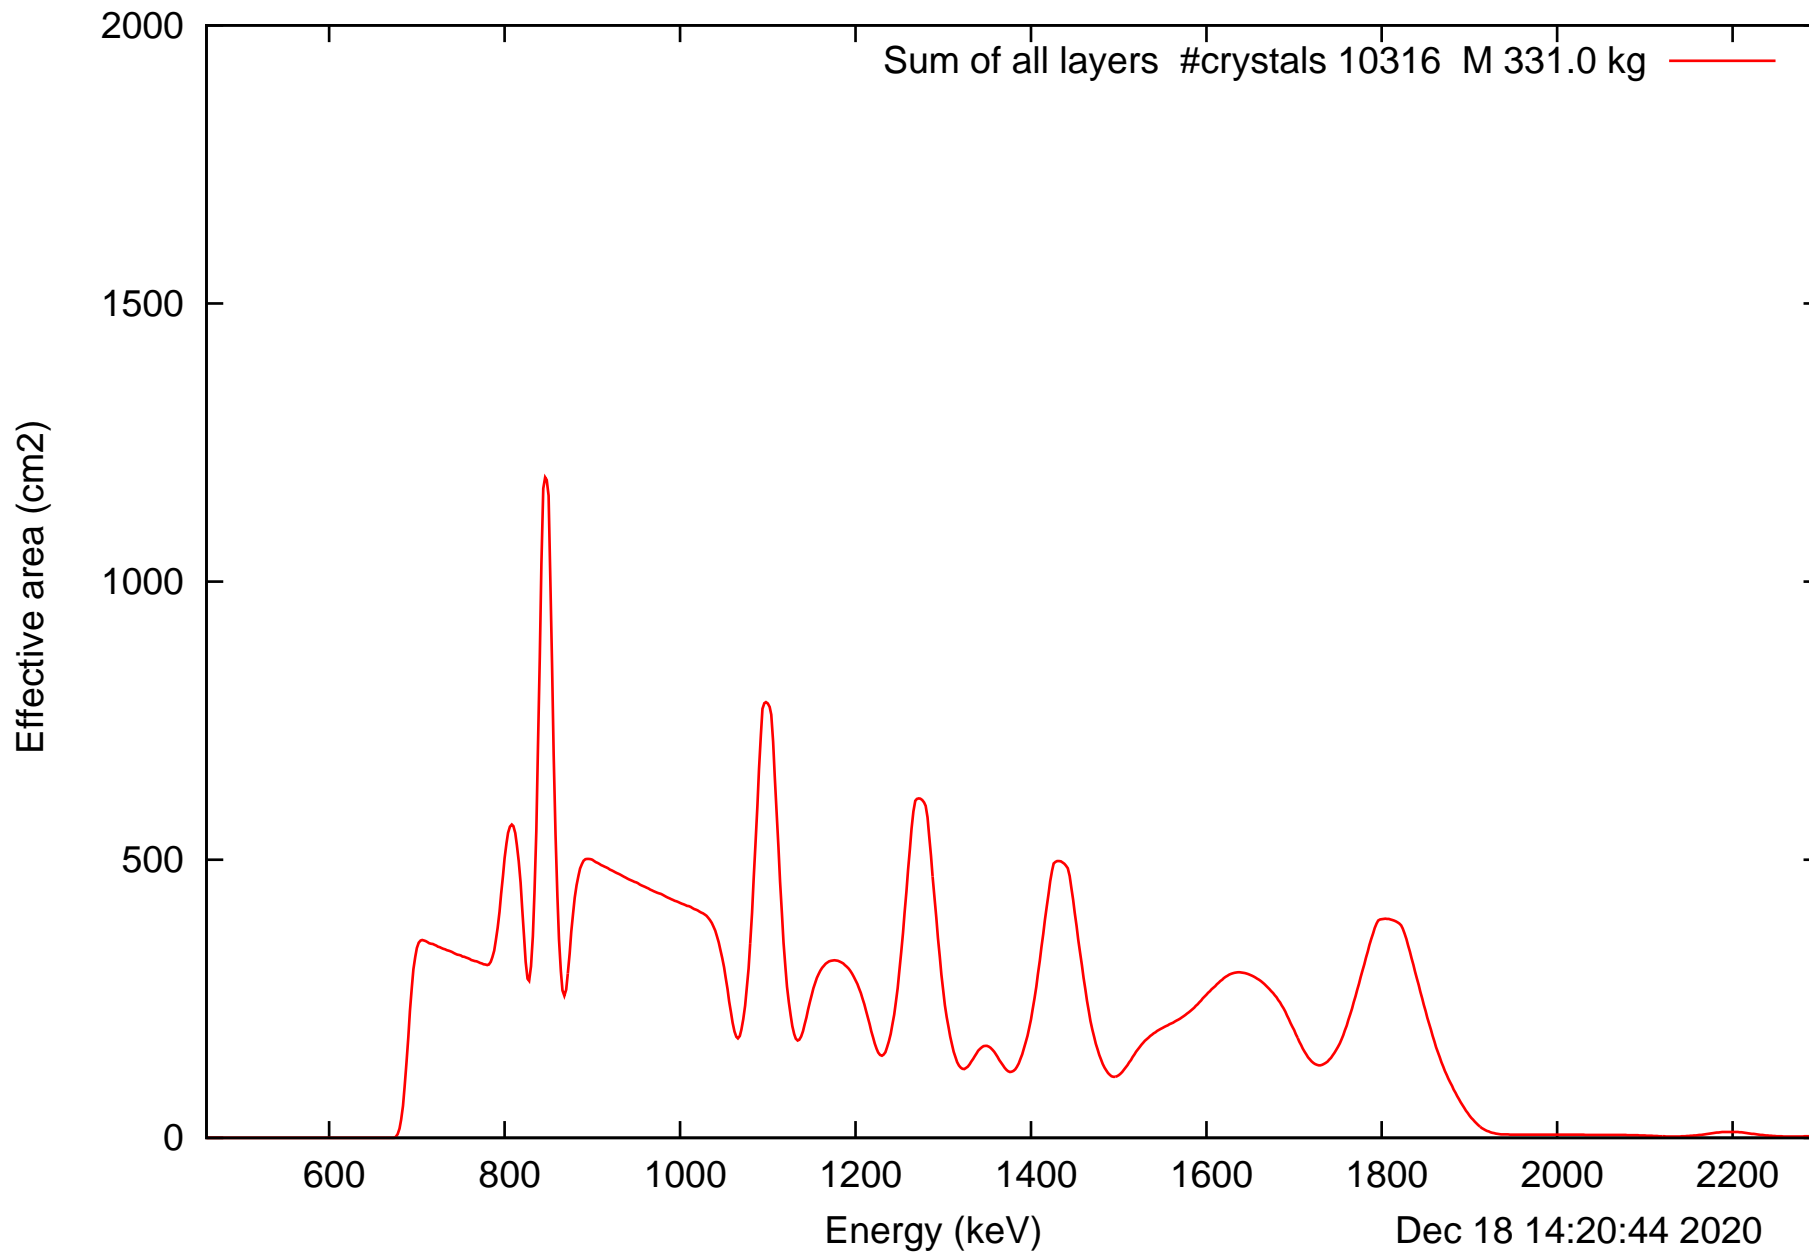

Laue lens diameter: 351 cm, Detect.diameter: 5.0 cm, mosaic: 0.5 arcmin

Laue lens diameter: 351 cm, Detect.diameter: 5.0 cm, mosaic: 0.5 arcmin

Laue lens diameter: 351 cm, Detect.diameter: 5.0 cm, mosaic: 0.5 arcmin

Laue lens diameter: 351 cm, Detect.diameter: 5.0 cm, mosaic: 0.5 arcmin

Laue lens diameter: 351 cm, Detect.diameter: 5.0 cm, mosaic: 0.5 arcmin