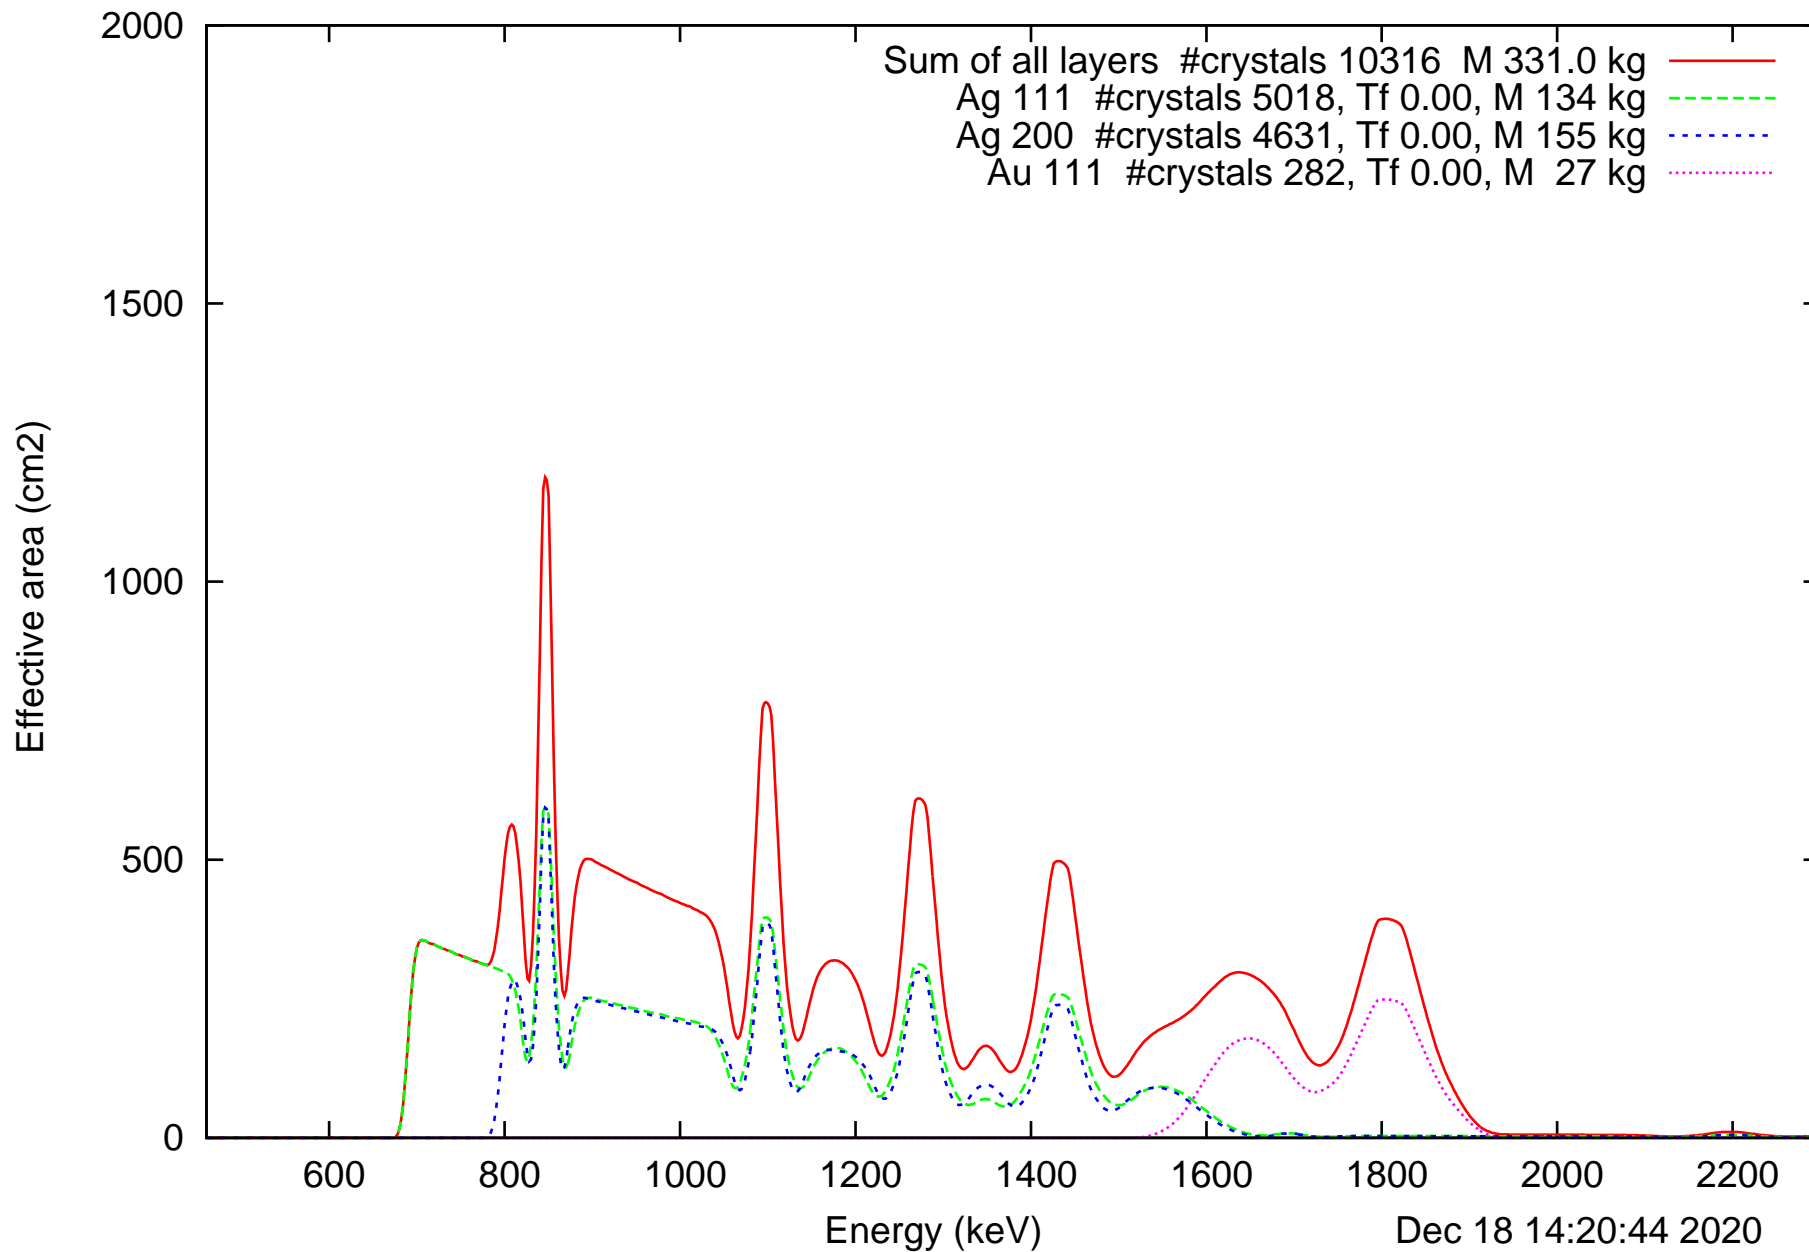

Laue lens diameter: 351 cm, Detect.diameter: 5.0 cm, mosaic: 0.5 arcmin

Laue lens diameter: 351 cm, Detect.diameter: 5.0 cm, mosaic: 0.5 arcmin

Laue lens diameter: 351 cm, Detect.diameter: 5.0 cm, mosaic: 0.5 arcmin

Laue lens diameter: 351 cm, Detect.diameter: 5.0 cm, mosaic: 0.5 arcmin

Laue lens diameter: 351 cm, Detect.diameter: 5.0 cm, mosaic: 0.5 arcmin