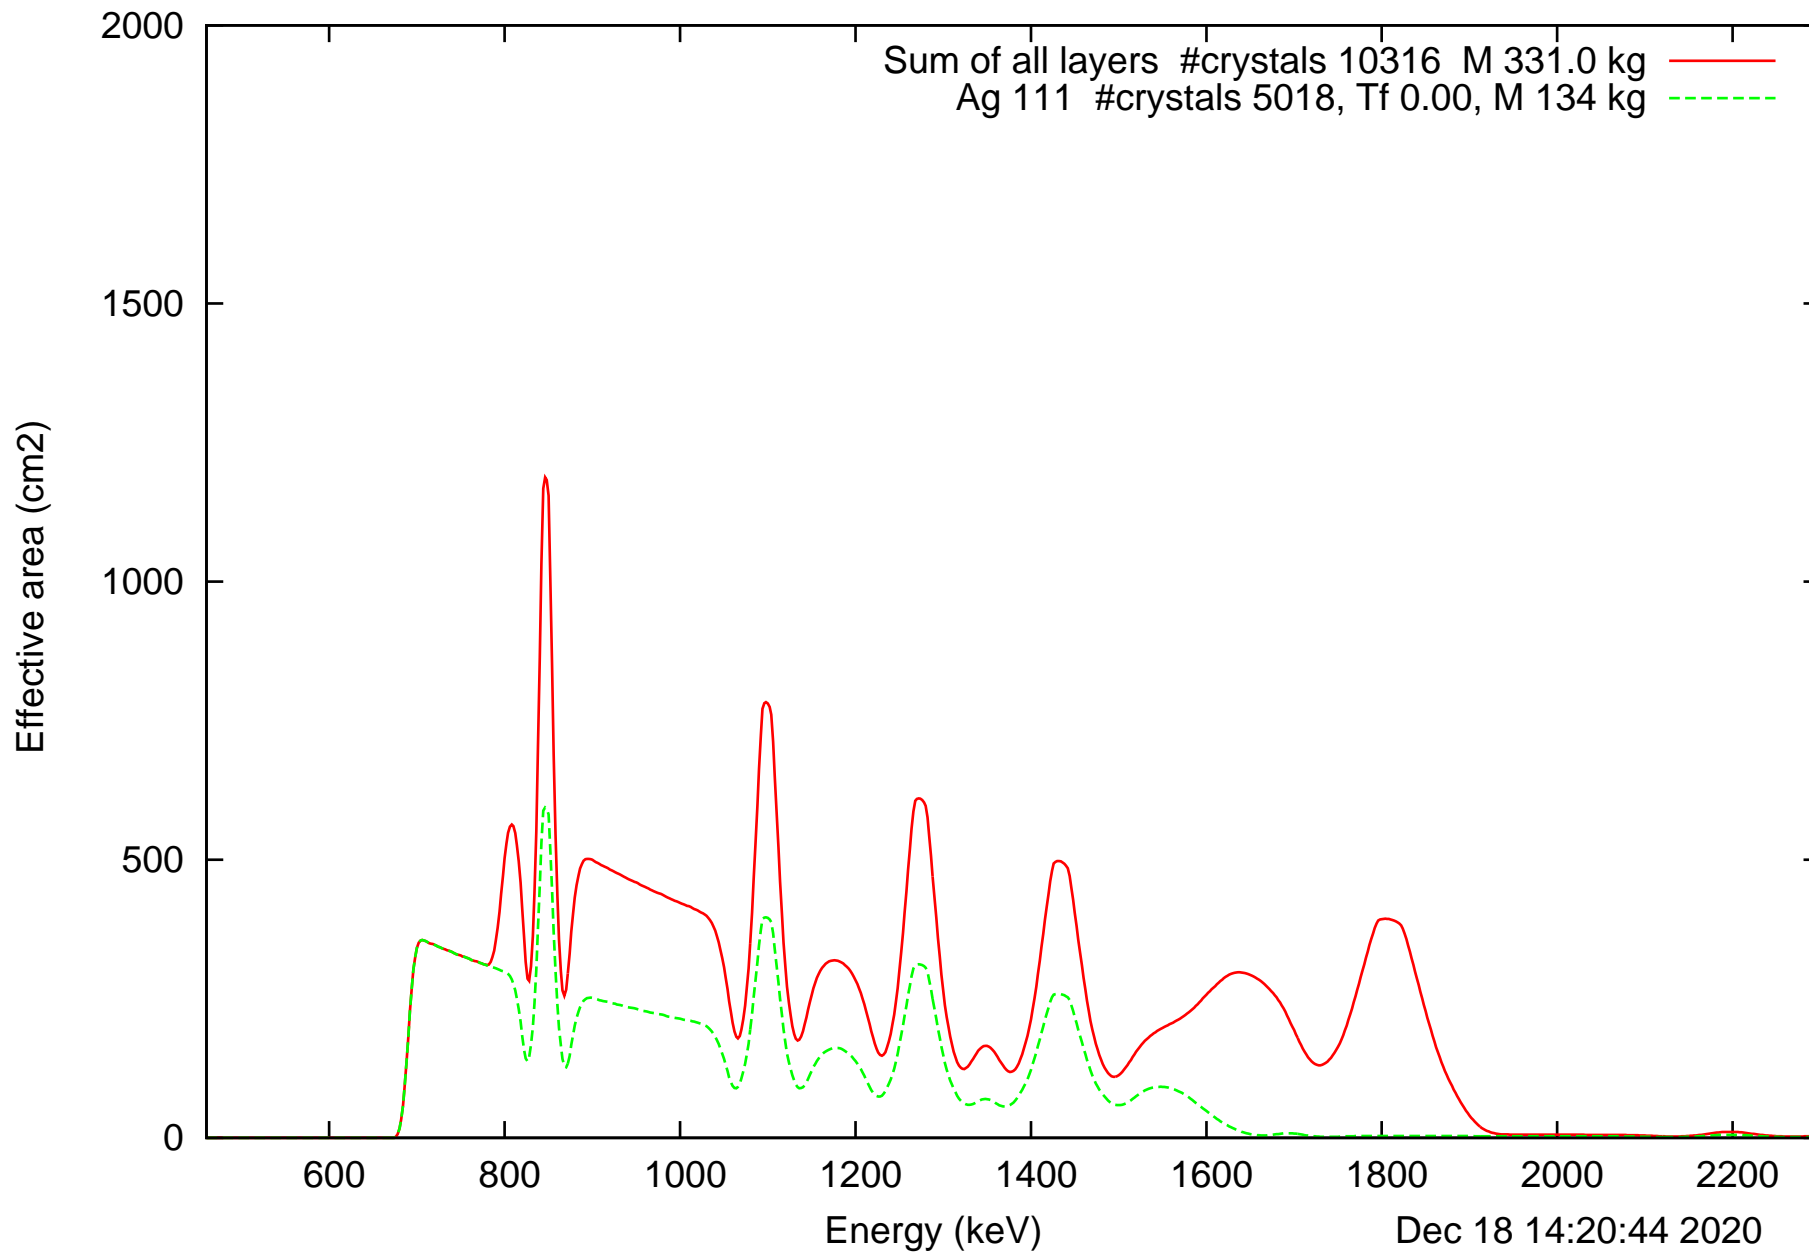

Laue lens diameter: 351 cm, Detect.diameter: 5.0 cm, mosaic: 0.5 arcmin

Laue lens diameter: 351 cm, Detect.diameter: 5.0 cm, mosaic: 0.5 arcmin

Laue lens diameter: 351 cm, Detect.diameter: 5.0 cm, mosaic: 0.5 arcmin

Laue lens diameter: 351 cm, Detect.diameter: 5.0 cm, mosaic: 0.5 arcmin

Laue lens diameter: 351 cm, Detect.diameter: 5.0 cm, mosaic: 0.5 arcmin