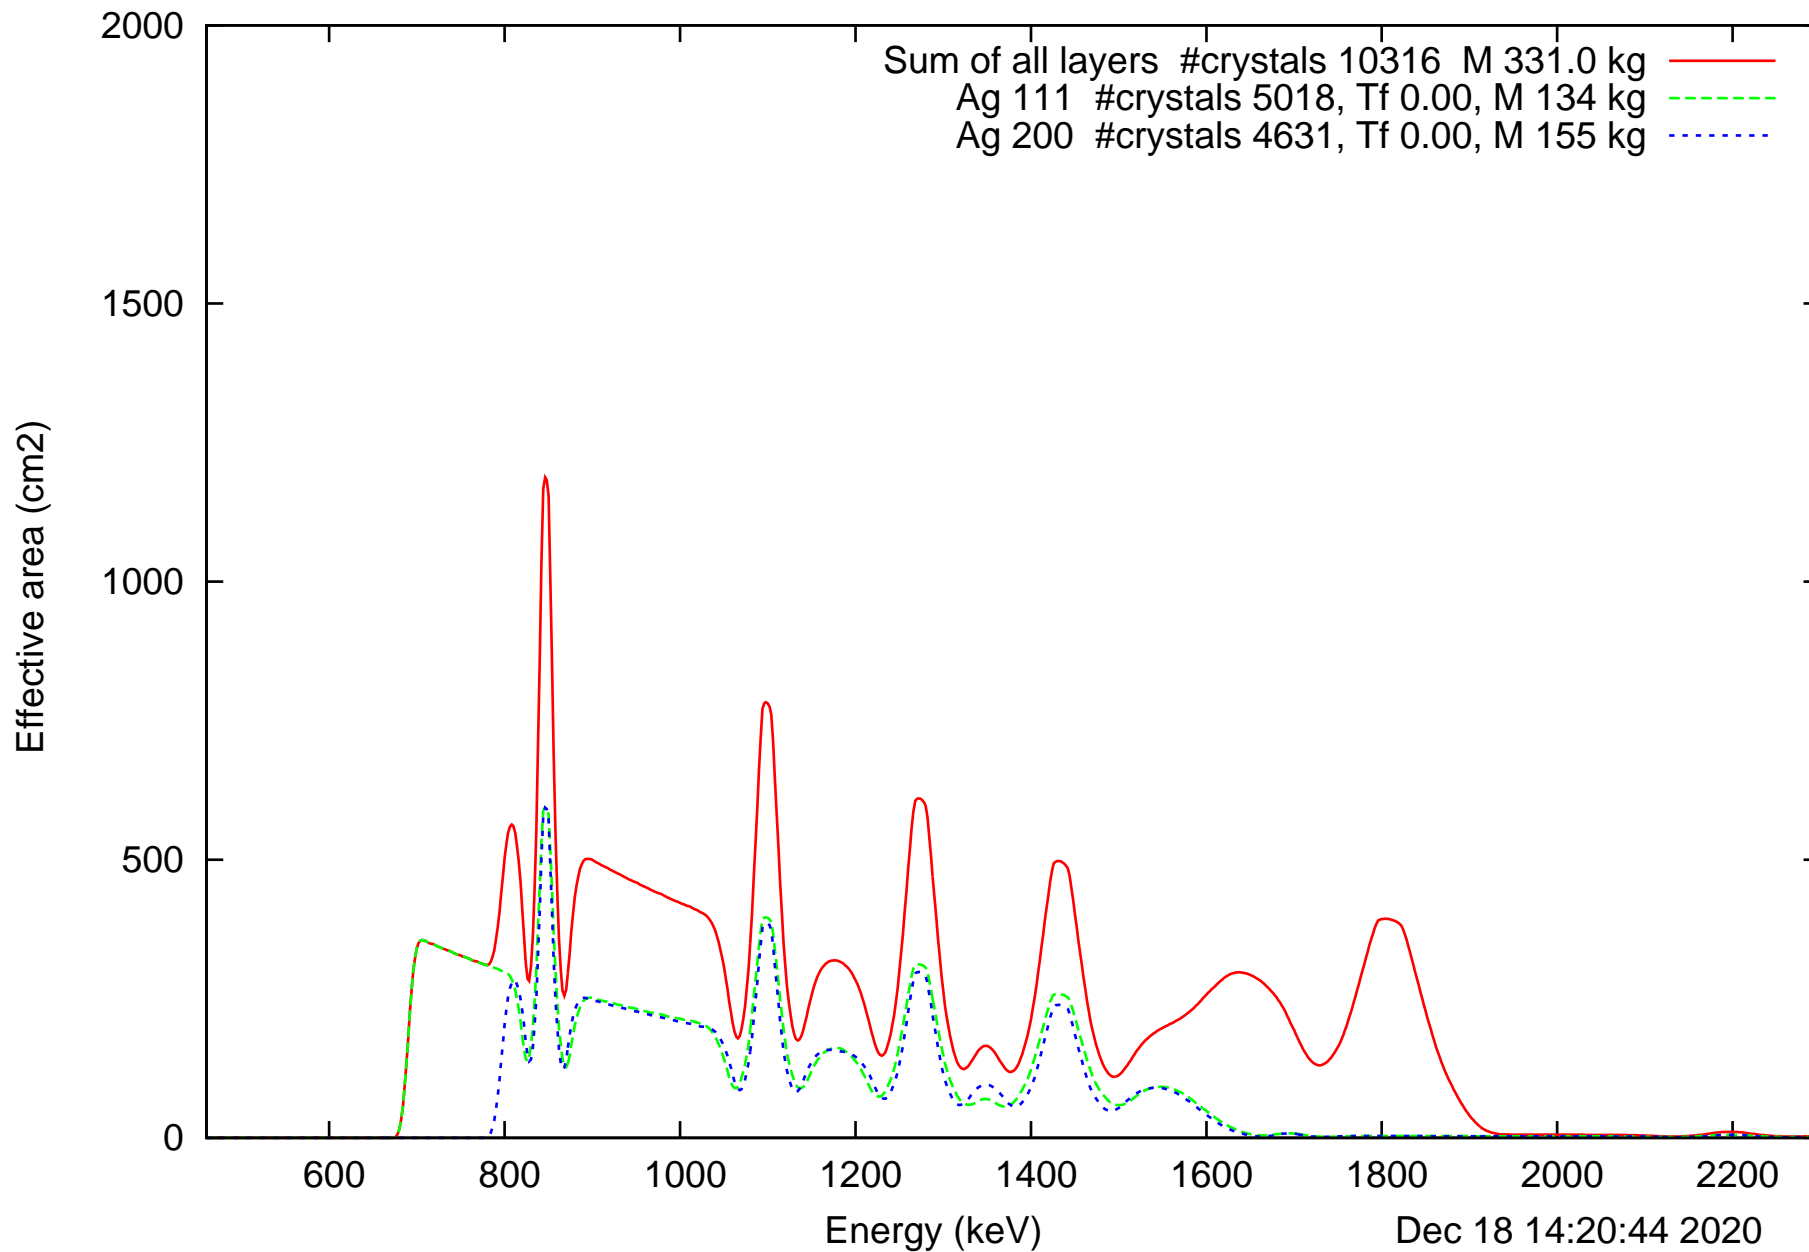

Laue lens diameter: 351 cm, Detect.diameter: 5.0 cm, mosaic: 0.5 arcmin

Laue lens diameter: 351 cm, Detect.diameter: 5.0 cm, mosaic: 0.5 arcmin

Laue lens diameter: 351 cm, Detect.diameter: 5.0 cm, mosaic: 0.5 arcmin

Laue lens diameter: 351 cm, Detect.diameter: 5.0 cm, mosaic: 0.5 arcmin

Laue lens diameter: 351 cm, Detect.diameter: 5.0 cm, mosaic: 0.5 arcmin