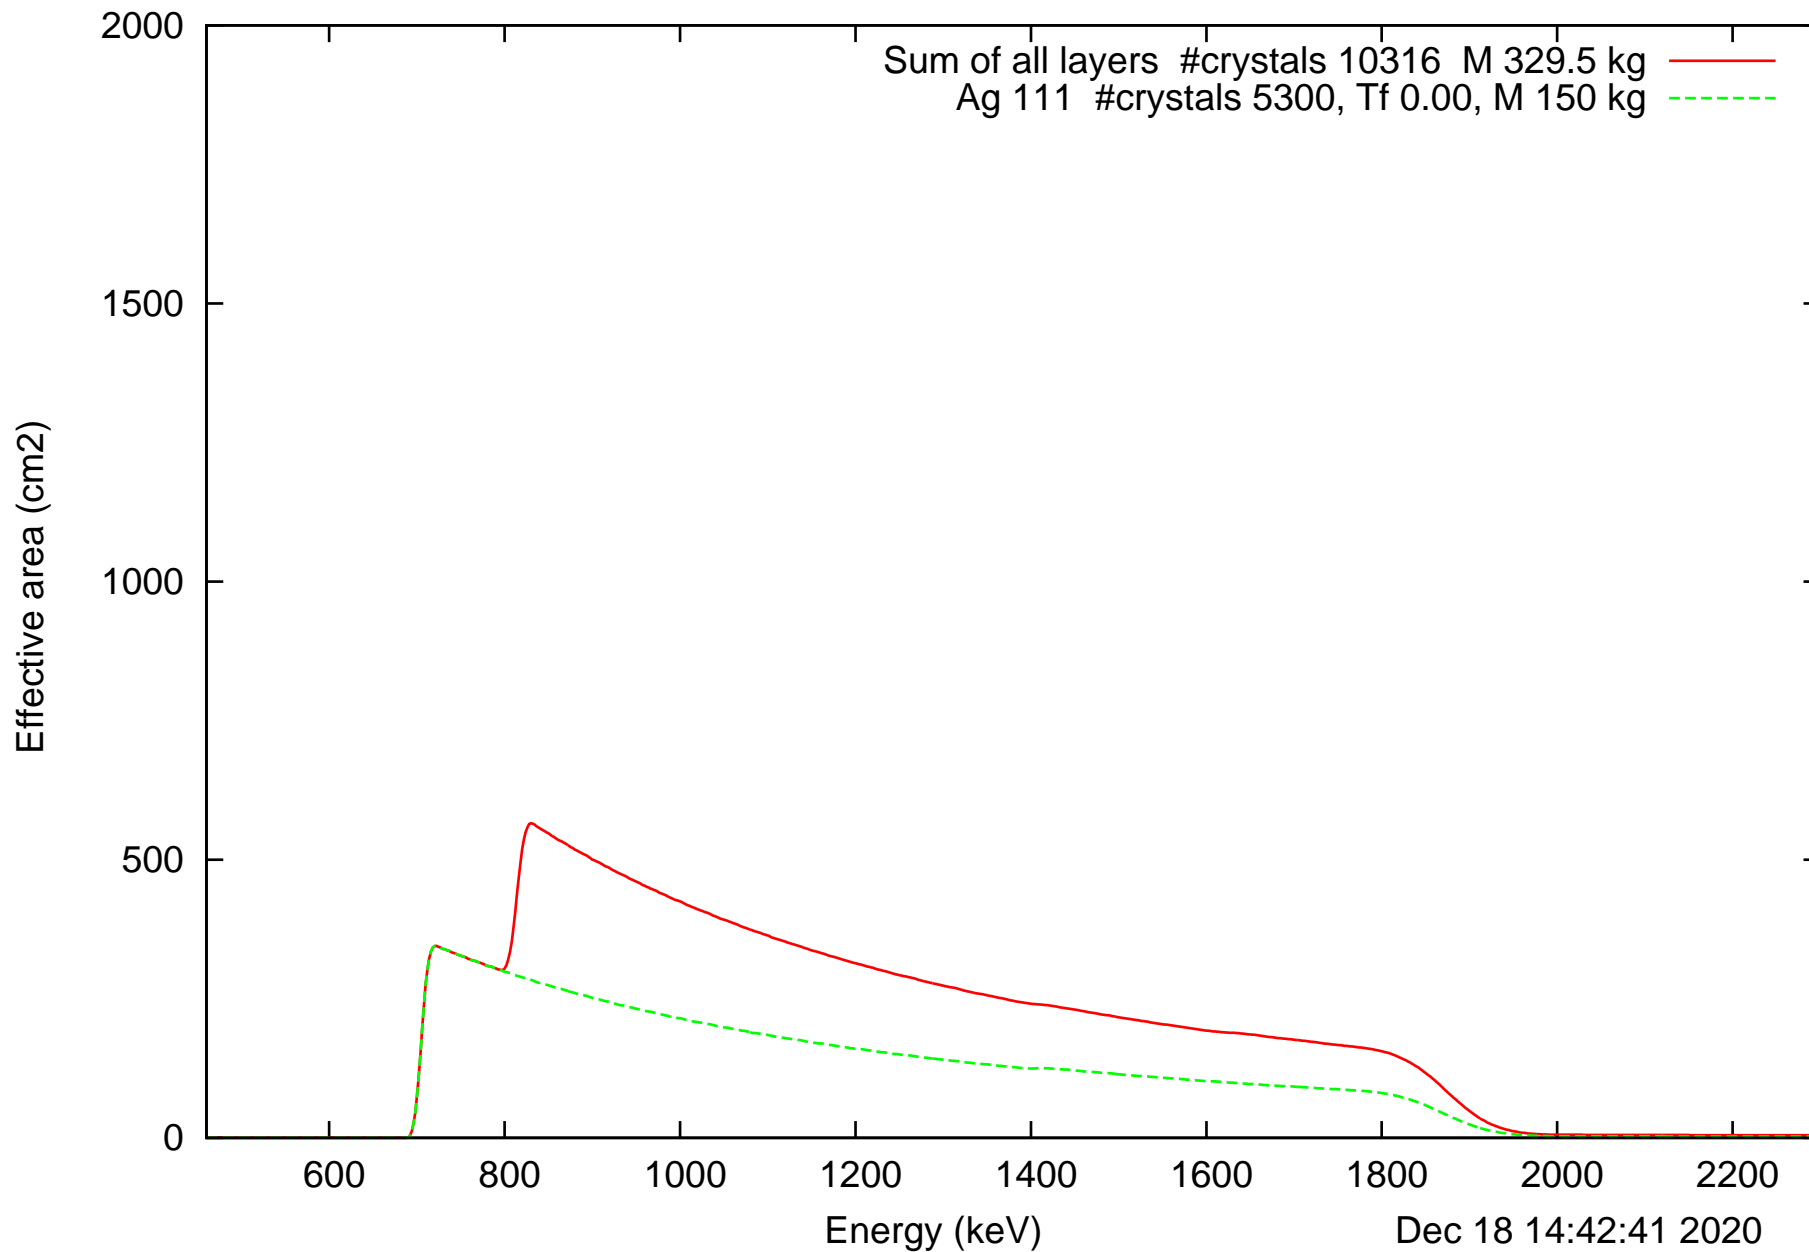

Laue lens diameter: 351 cm, Detect.diameter: 5.0 cm, mosaic: 0.5 arcmin

Laue lens diameter: 351 cm, Detect.diameter: 5.0 cm, mosaic: 0.5 arcmin

Laue lens diameter: 351 cm, Detect.diameter: 5.0 cm, mosaic: 0.5 arcmin