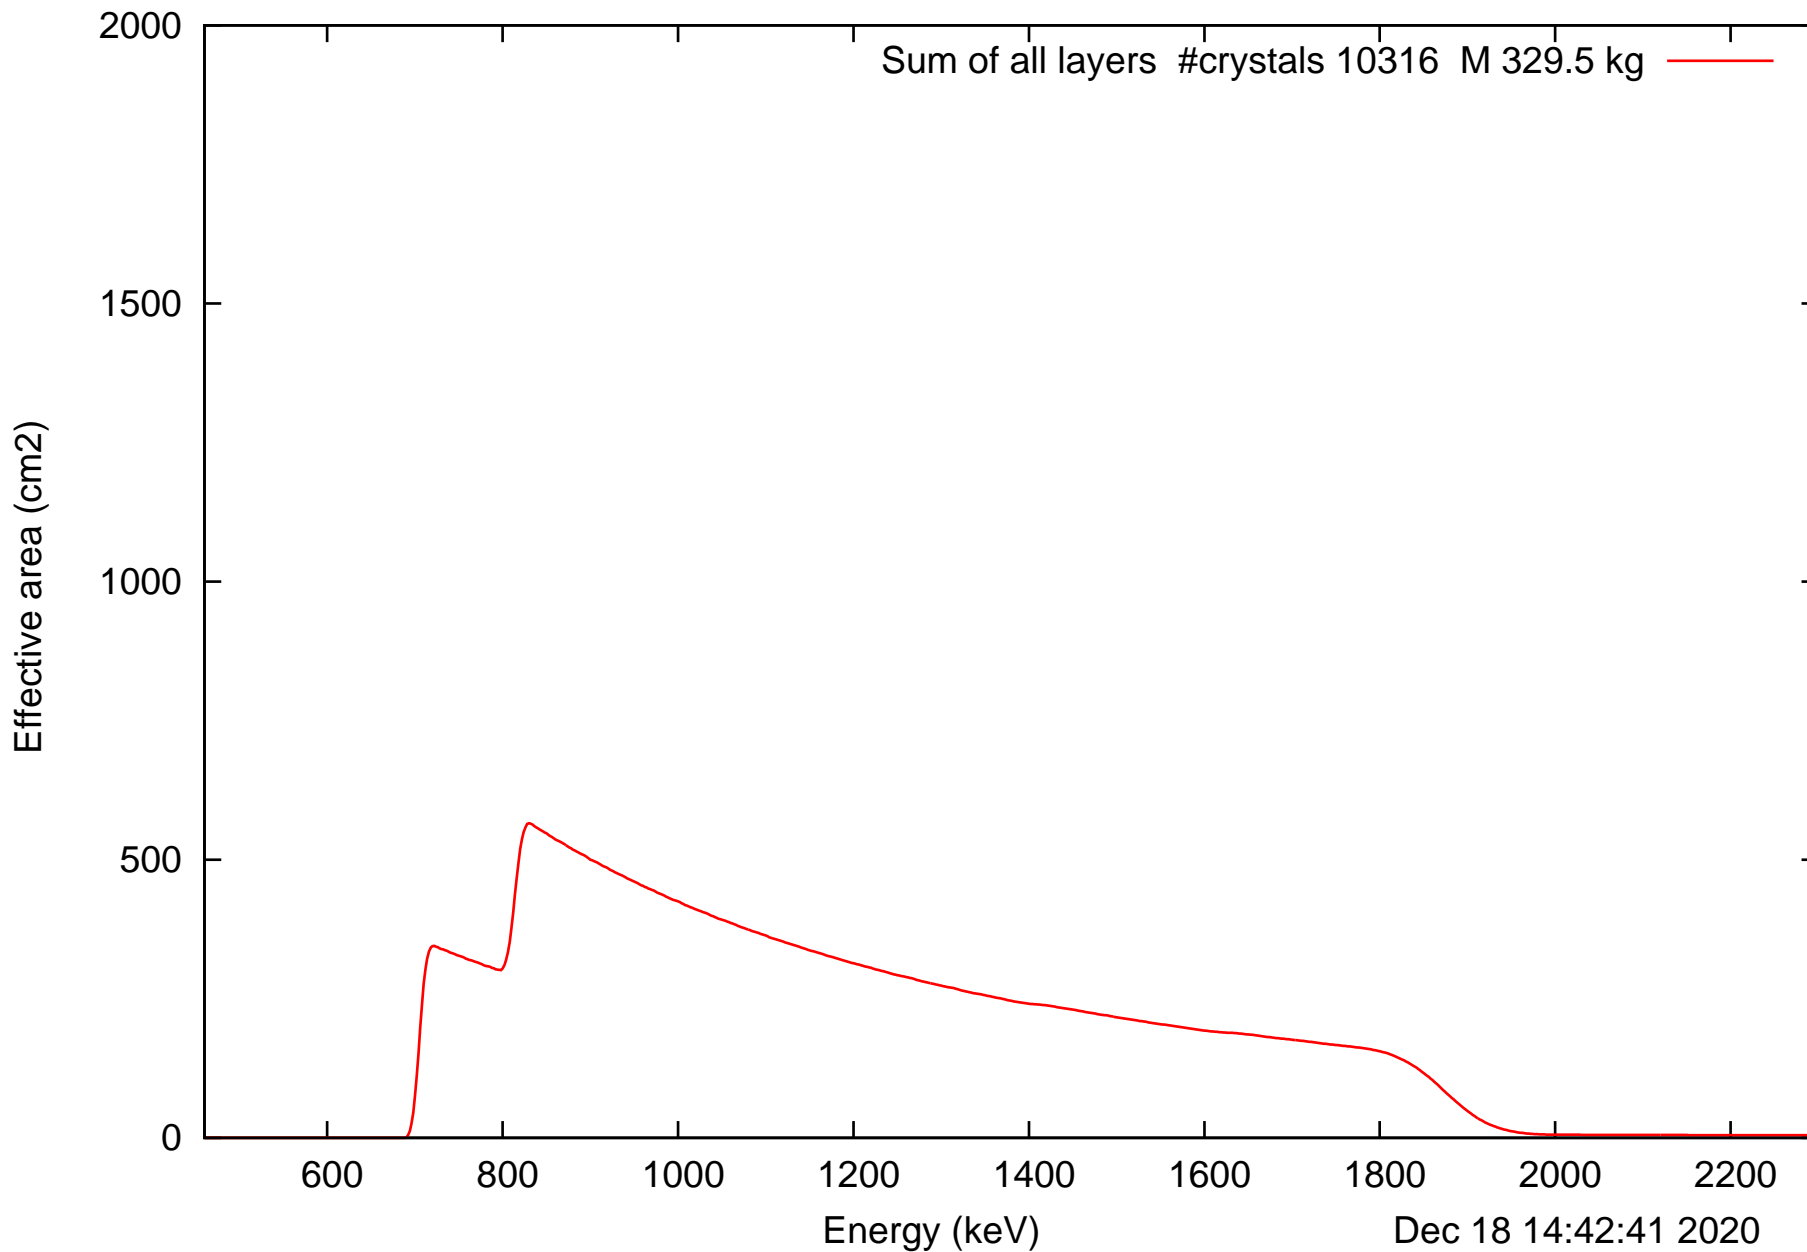

Laue lens diameter: 351 cm, Detect.diameter: 5.0 cm, mosaic: 0.5 arcmin

Laue lens diameter: 351 cm, Detect.diameter: 5.0 cm, mosaic: 0.5 arcmin

Laue lens diameter: 351 cm, Detect.diameter: 5.0 cm, mosaic: 0.5 arcmin