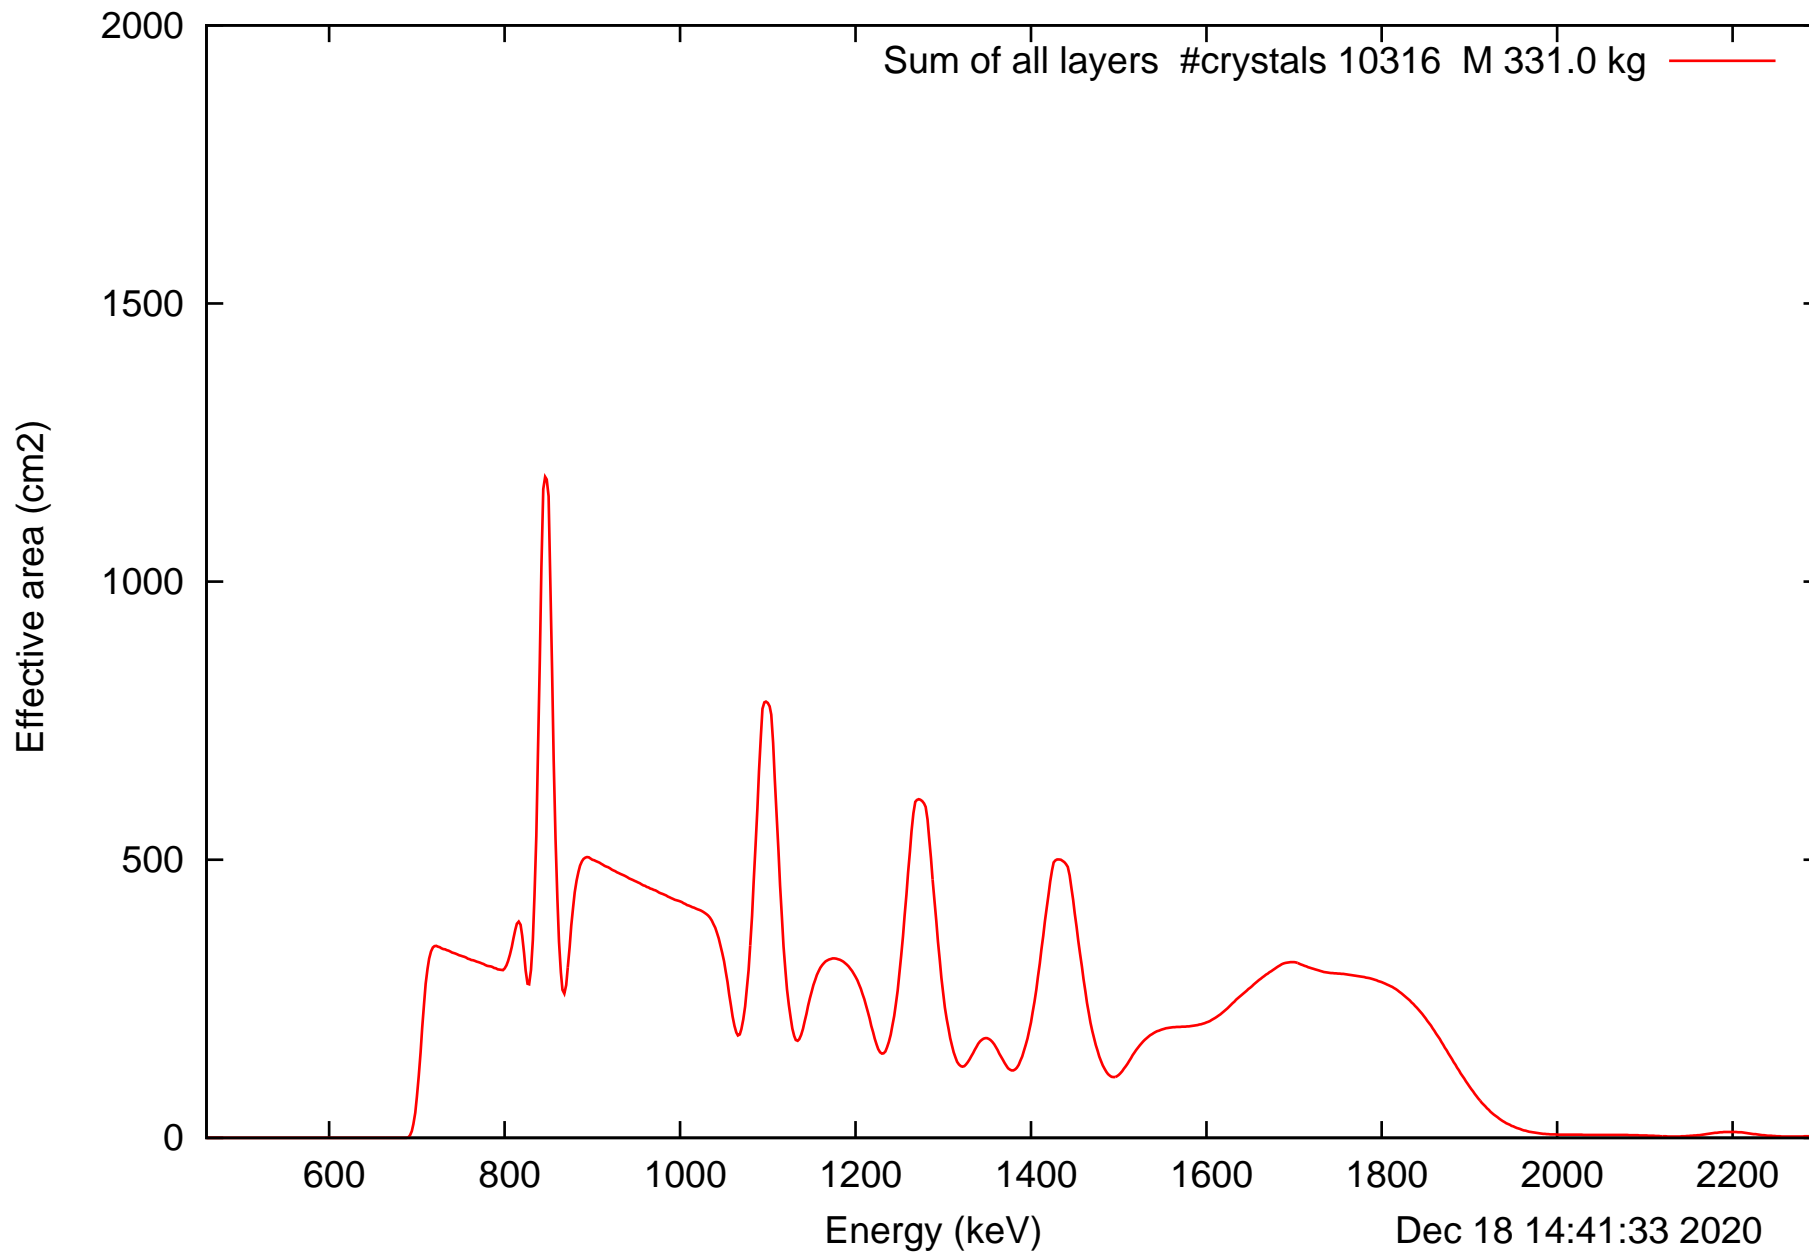

Laue lens diameter: 351 cm, Detect.diameter: 5.0 cm, mosaic: 0.5 arcmin

Laue lens diameter: 351 cm, Detect.diameter: 5.0 cm, mosaic: 0.5 arcmin

Laue lens diameter: 351 cm, Detect.diameter: 5.0 cm, mosaic: 0.5 arcmin

Laue lens diameter: 351 cm, Detect.diameter: 5.0 cm, mosaic: 0.5 arcmin

Dec 18 14:41:33 2020

Laue lens diameter: 351 cm, Detect.diameter: 5.0 cm, mosaic: 0.5 arcmin

Dec 18 14:41:33 2020