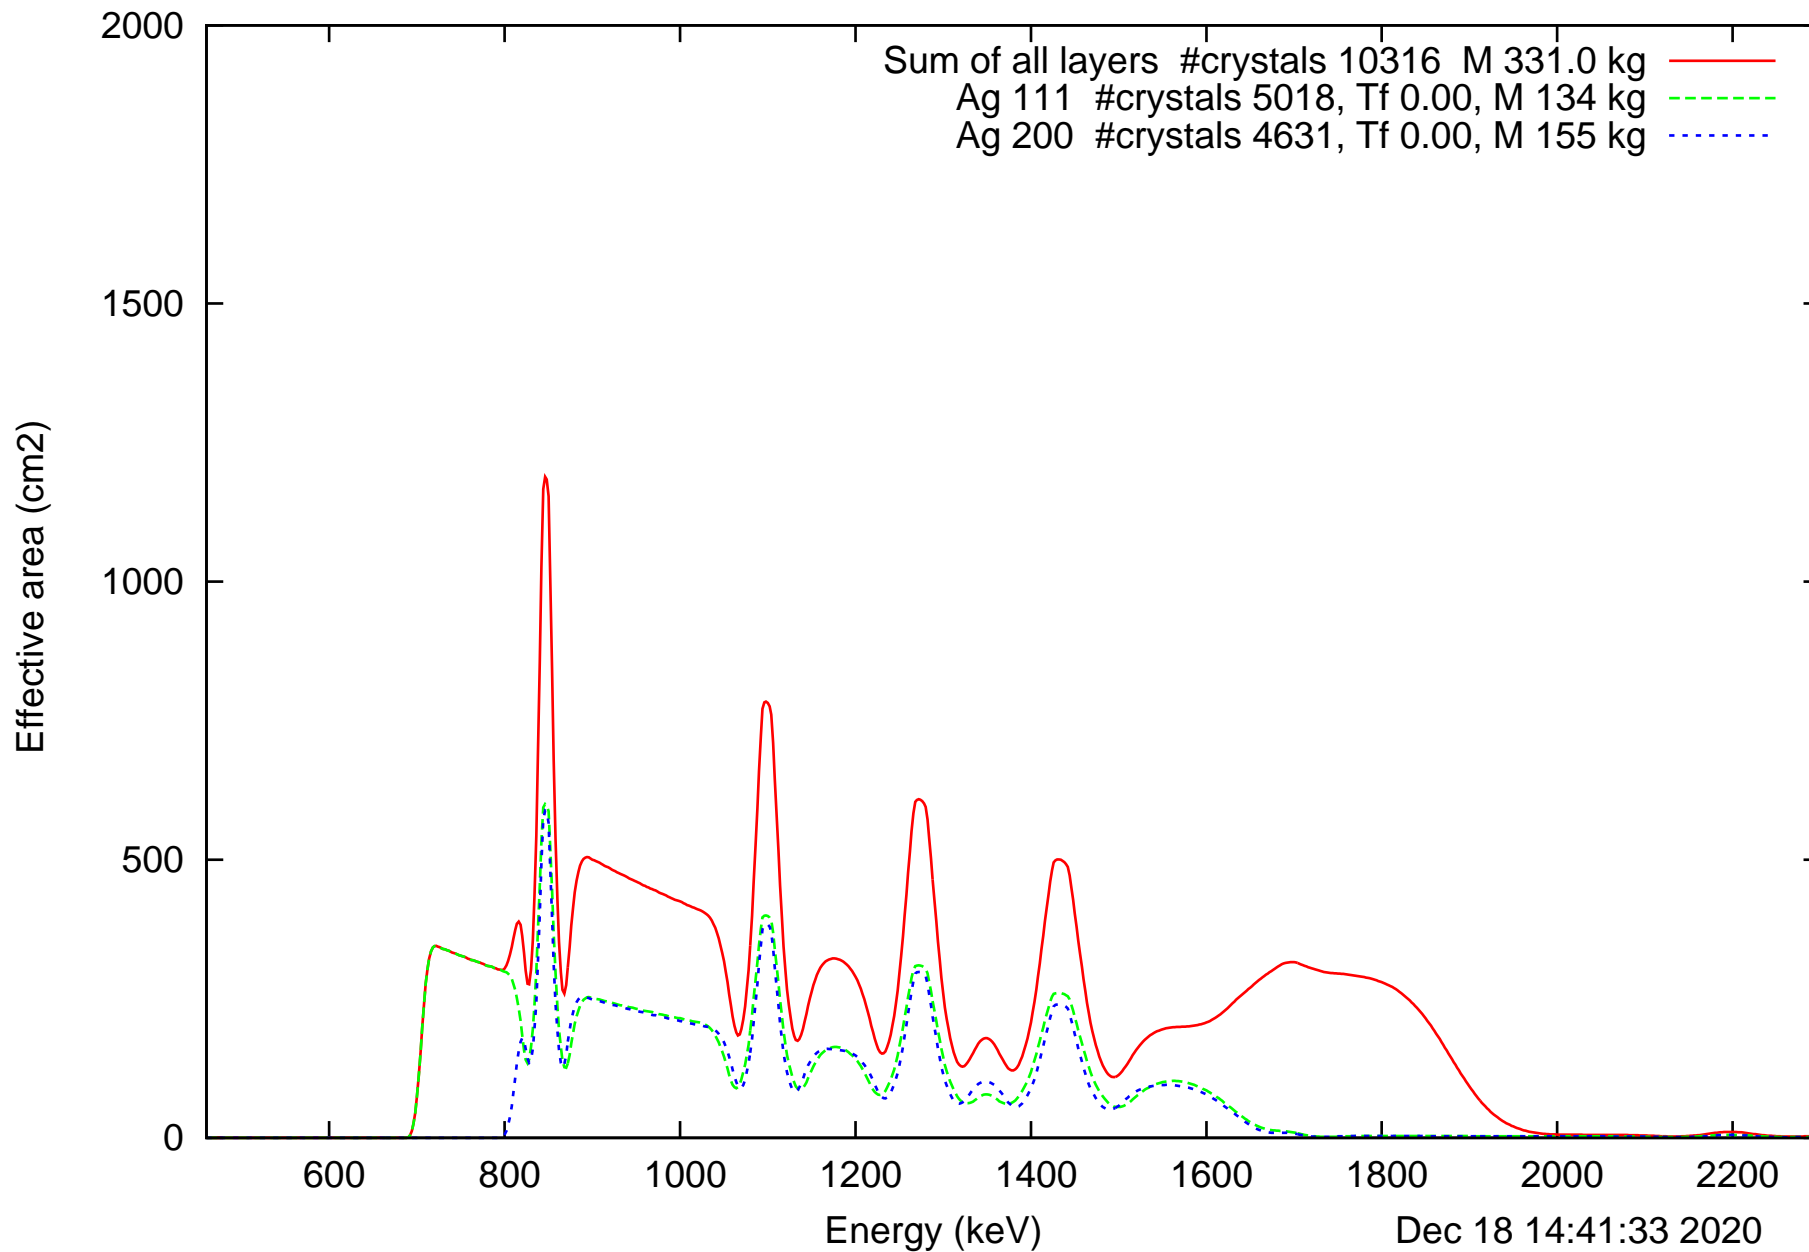

Laue lens diameter: 351 cm, Detect.diameter: 5.0 cm, mosaic: 0.5 arcmin

Laue lens diameter: 351 cm, Detect.diameter: 5.0 cm, mosaic: 0.5 arcmin

Laue lens diameter: 351 cm, Detect.diameter: 5.0 cm, mosaic: 0.5 arcmin

Laue lens diameter: 351 cm, Detect.diameter: 5.0 cm, mosaic: 0.5 arcmin

Dec 18 14:41:33 2020

Laue lens diameter: 351 cm, Detect.diameter: 5.0 cm, mosaic: 0.5 arcmin

Dec 18 14:41:33 2020