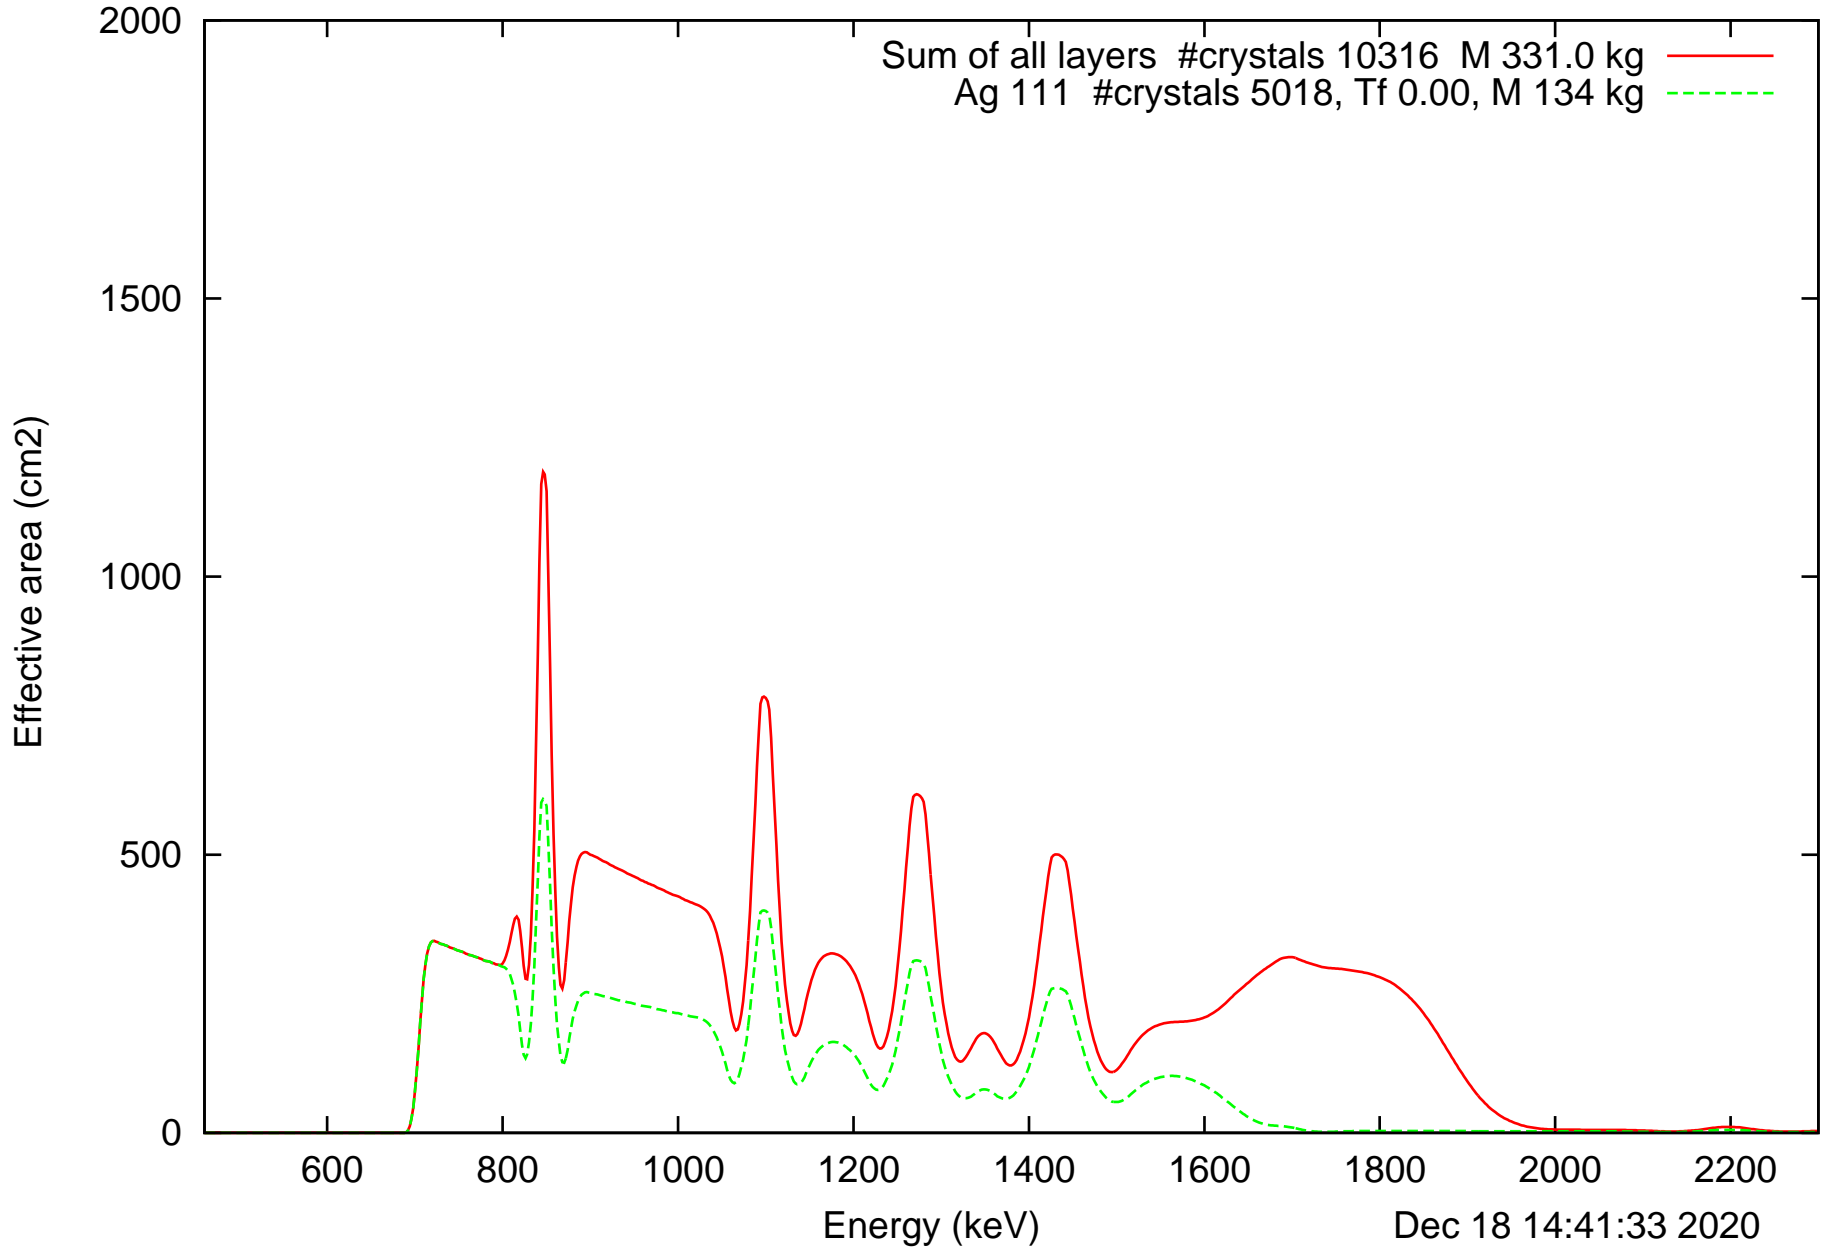

Laue lens diameter: 351 cm, Detect.diameter: 5.0 cm, mosaic: 0.5 arcmin

Laue lens diameter: 351 cm, Detect.diameter: 5.0 cm, mosaic: 0.5 arcmin

Laue lens diameter: 351 cm, Detect.diameter: 5.0 cm, mosaic: 0.5 arcmin

Laue lens diameter: 351 cm, Detect.diameter: 5.0 cm, mosaic: 0.5 arcmin

Dec 18 14:41:33 2020

Laue lens diameter: 351 cm, Detect.diameter: 5.0 cm, mosaic: 0.5 arcmin

Dec 18 14:41:33 2020