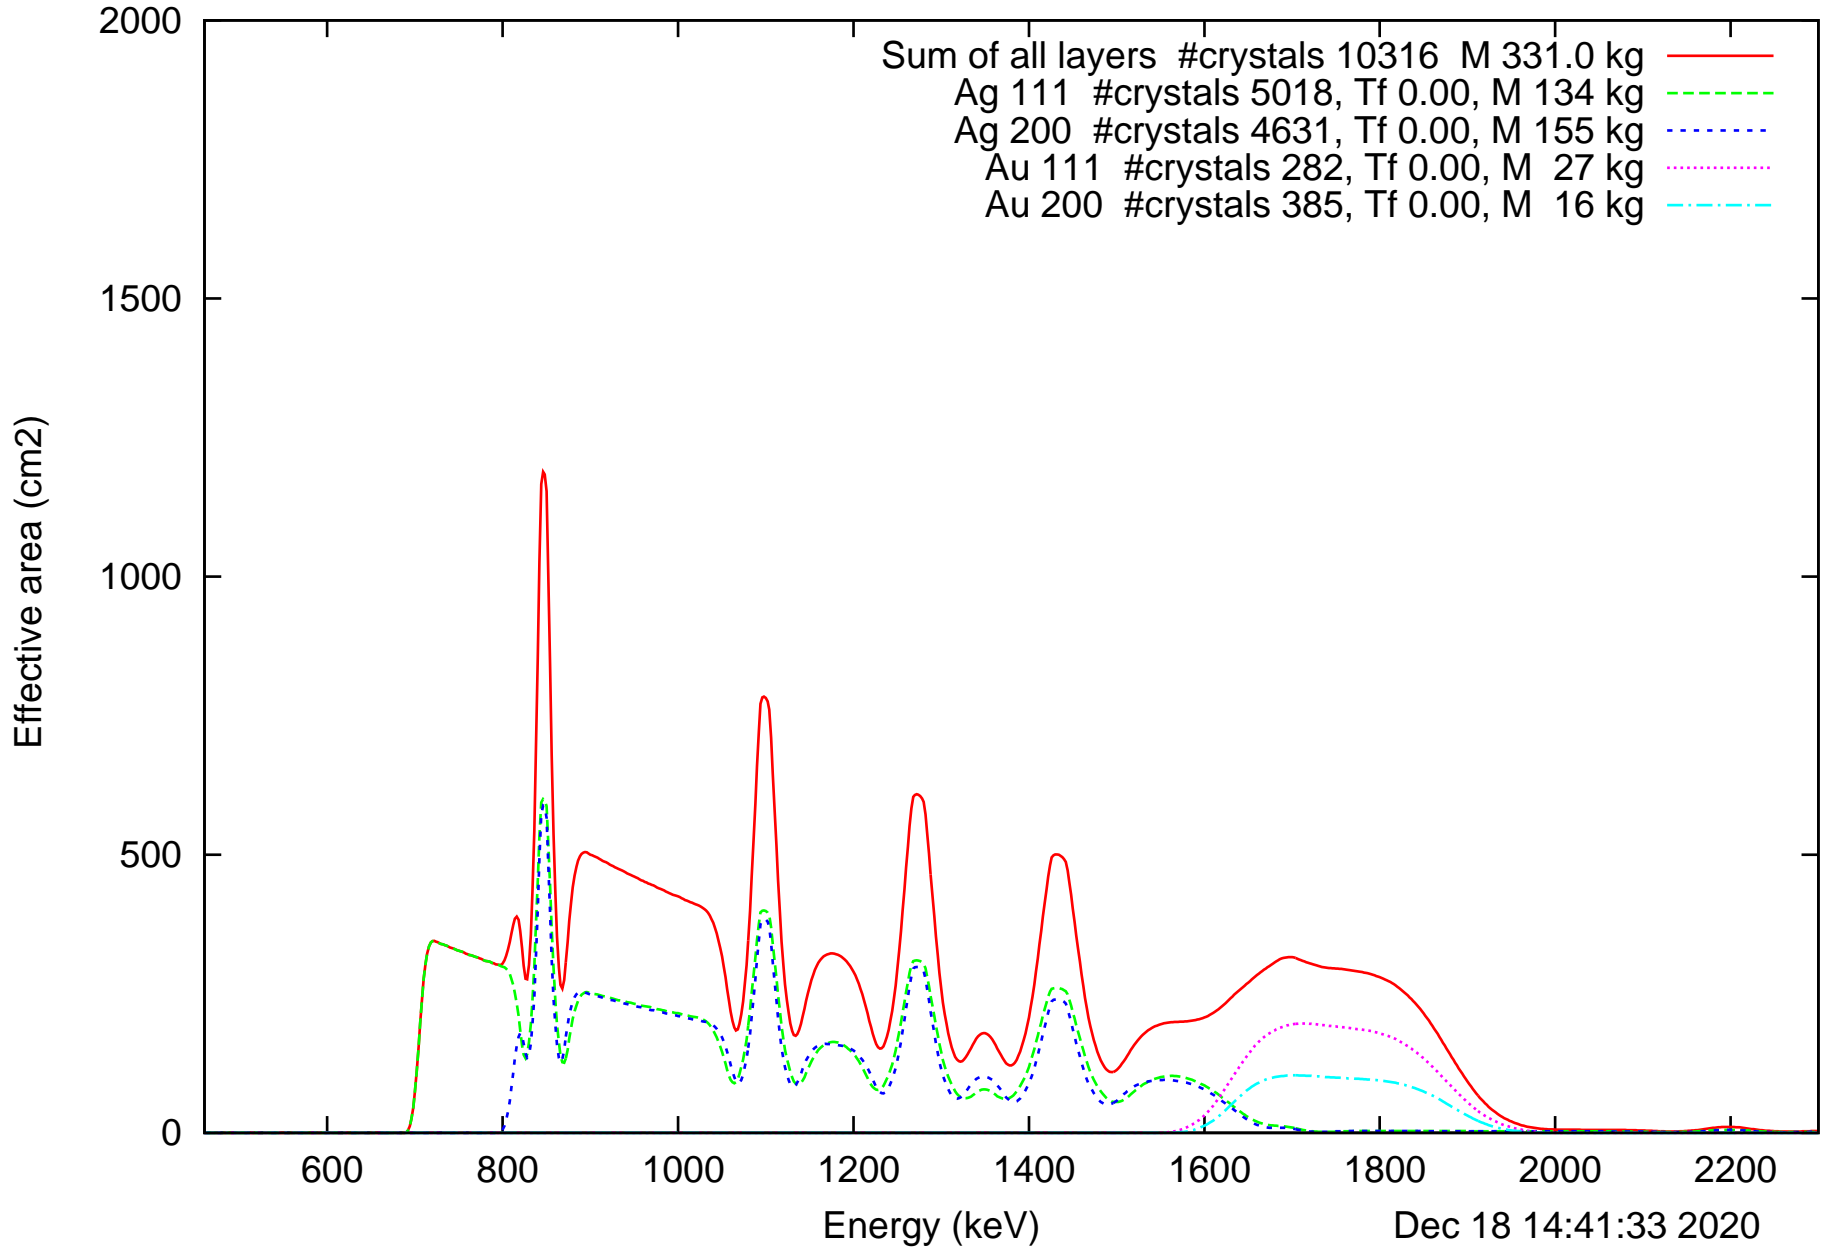

Laue lens diameter: 351 cm, Detect.diameter: 5.0 cm, mosaic: 0.5 arcmin

Laue lens diameter: 351 cm, Detect.diameter: 5.0 cm, mosaic: 0.5 arcmin

Laue lens diameter: 351 cm, Detect.diameter: 5.0 cm, mosaic: 0.5 arcmin

Laue lens diameter: 351 cm, Detect.diameter: 5.0 cm, mosaic: 0.5 arcmin

Dec 18 14:41:33 2020

Laue lens diameter: 351 cm, Detect.diameter: 5.0 cm, mosaic: 0.5 arcmin

Dec 18 14:41:33 2020