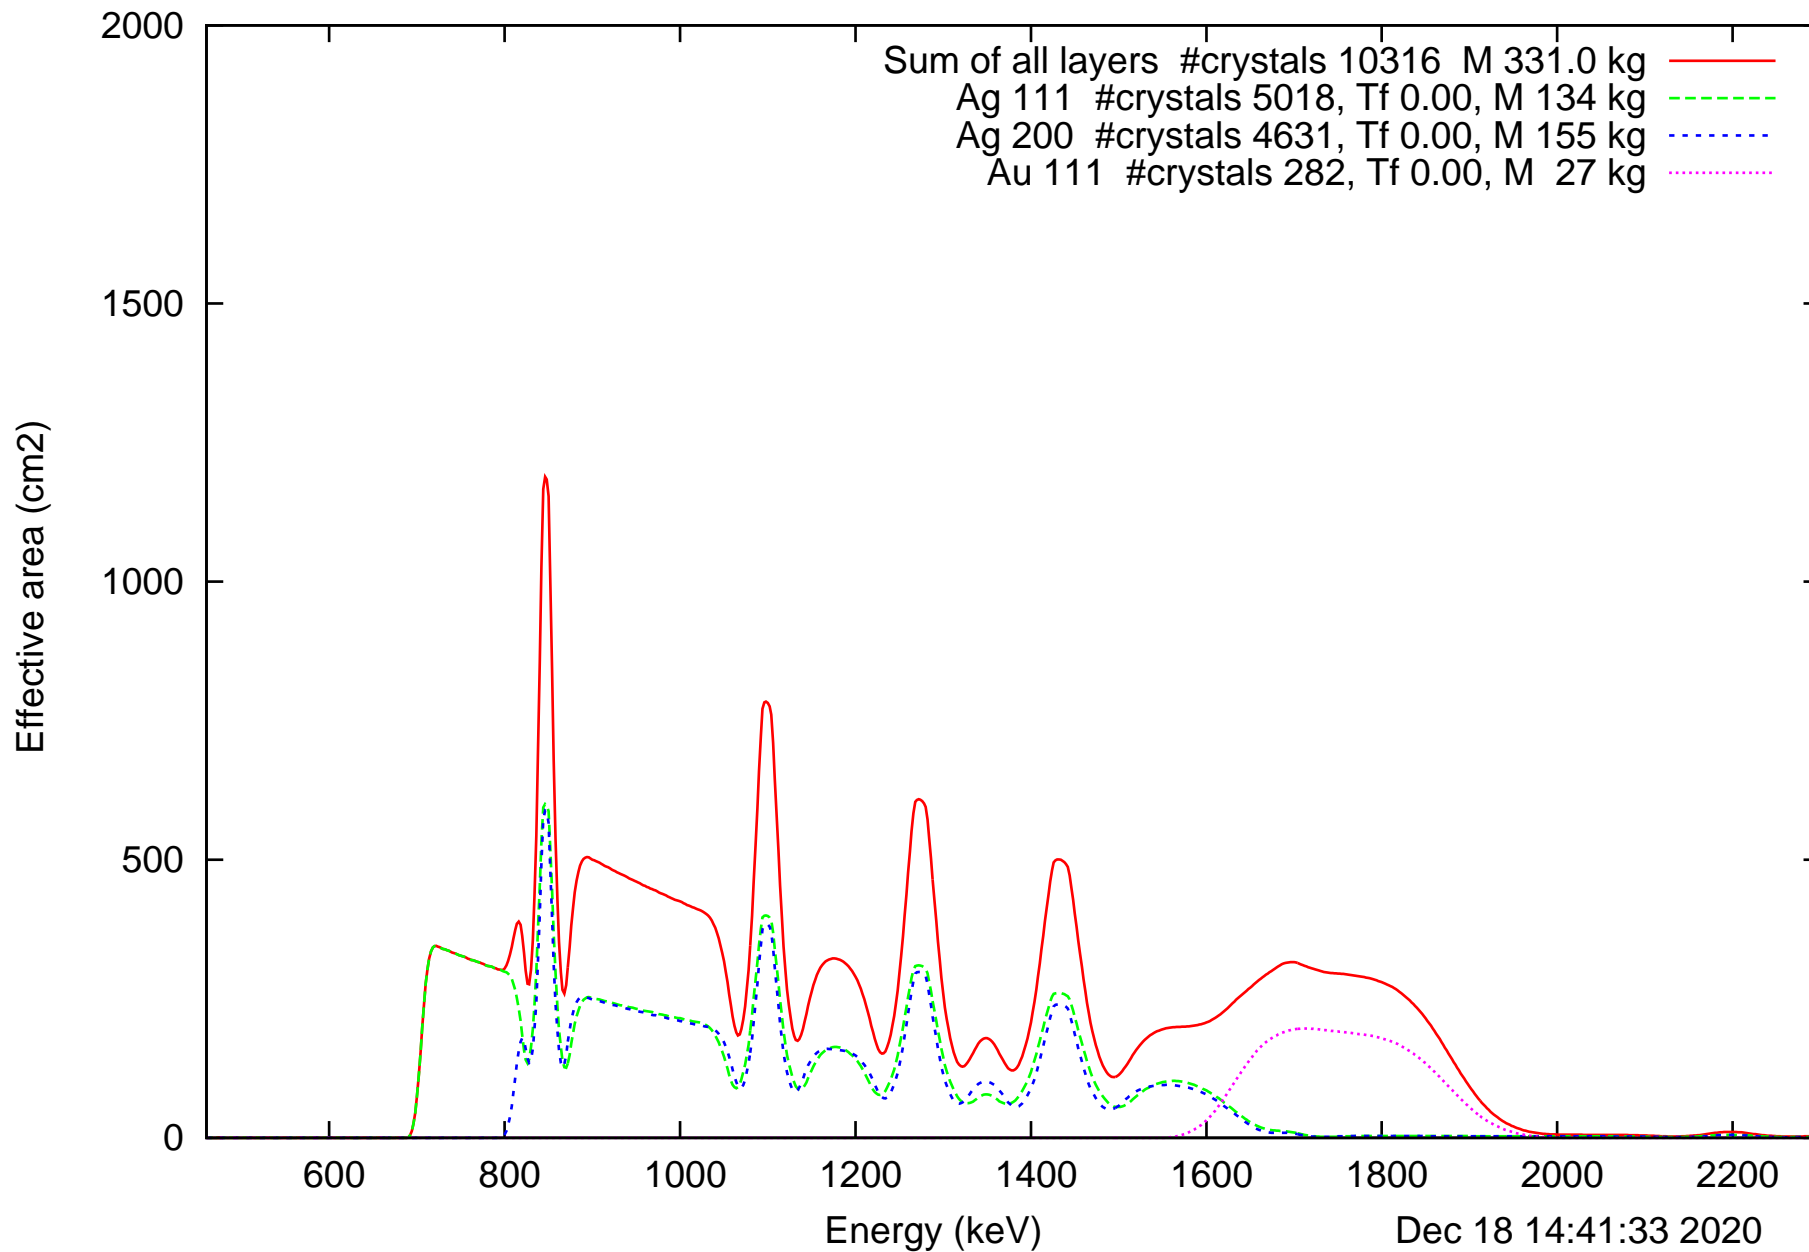

Laue lens diameter: 351 cm, Detect.diameter: 5.0 cm, mosaic: 0.5 arcmin

Laue lens diameter: 351 cm, Detect.diameter: 5.0 cm, mosaic: 0.5 arcmin

Laue lens diameter: 351 cm, Detect.diameter: 5.0 cm, mosaic: 0.5 arcmin

Laue lens diameter: 351 cm, Detect.diameter: 5.0 cm, mosaic: 0.5 arcmin

Dec 18 14:41:33 2020

Laue lens diameter: 351 cm, Detect.diameter: 5.0 cm, mosaic: 0.5 arcmin

Dec 18 14:41:33 2020