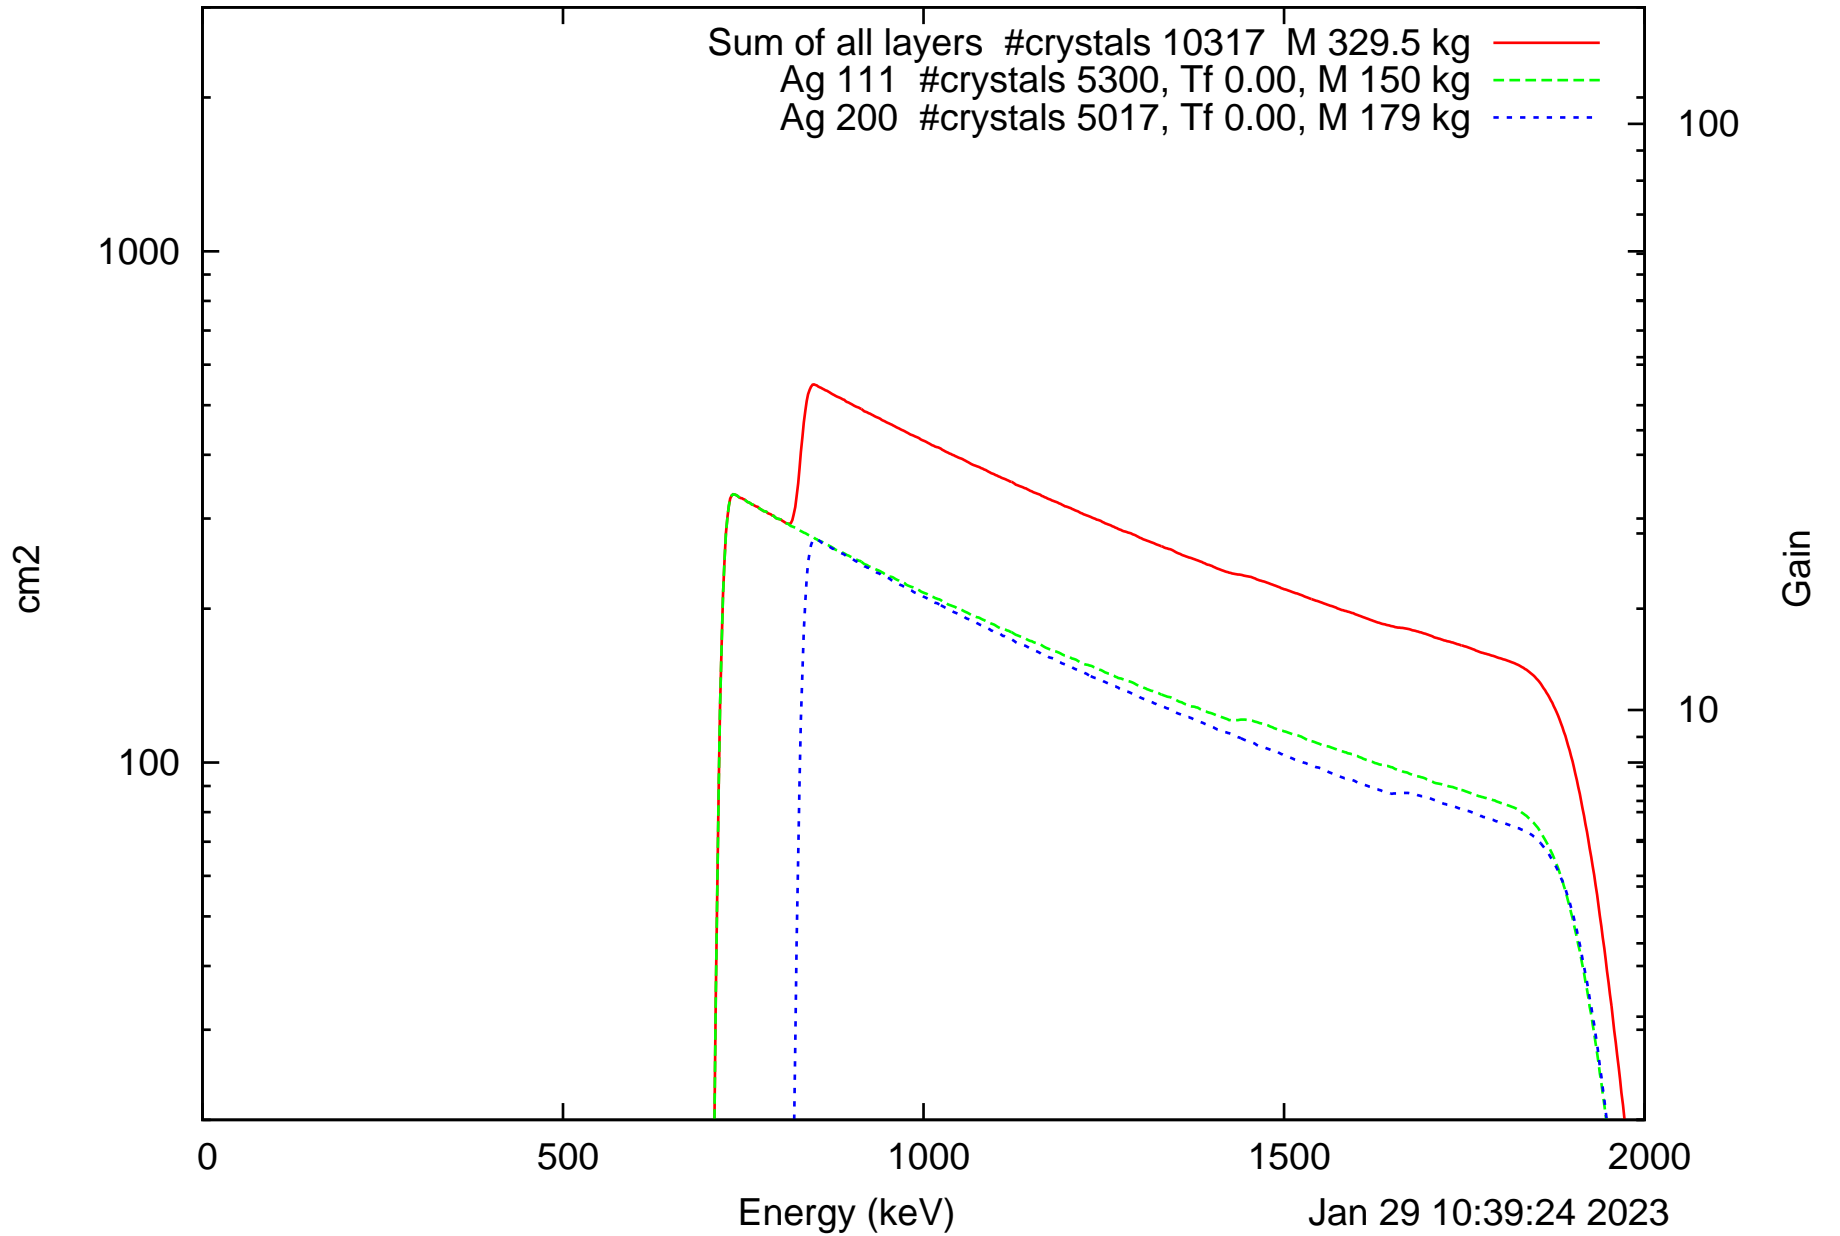

Laue lens diameter: 351 cm, Detect.diameter: 5.0 cm, mosaic: 0.5 arcmin

Laue lens diameter: 351 cm, Detect.diameter: 5.0 cm, mosaic: 0.5 arcmin

Laue lens diameter: 351 cm, Detect.diameter: 5.0 cm, mosaic: 0.5 arcmin