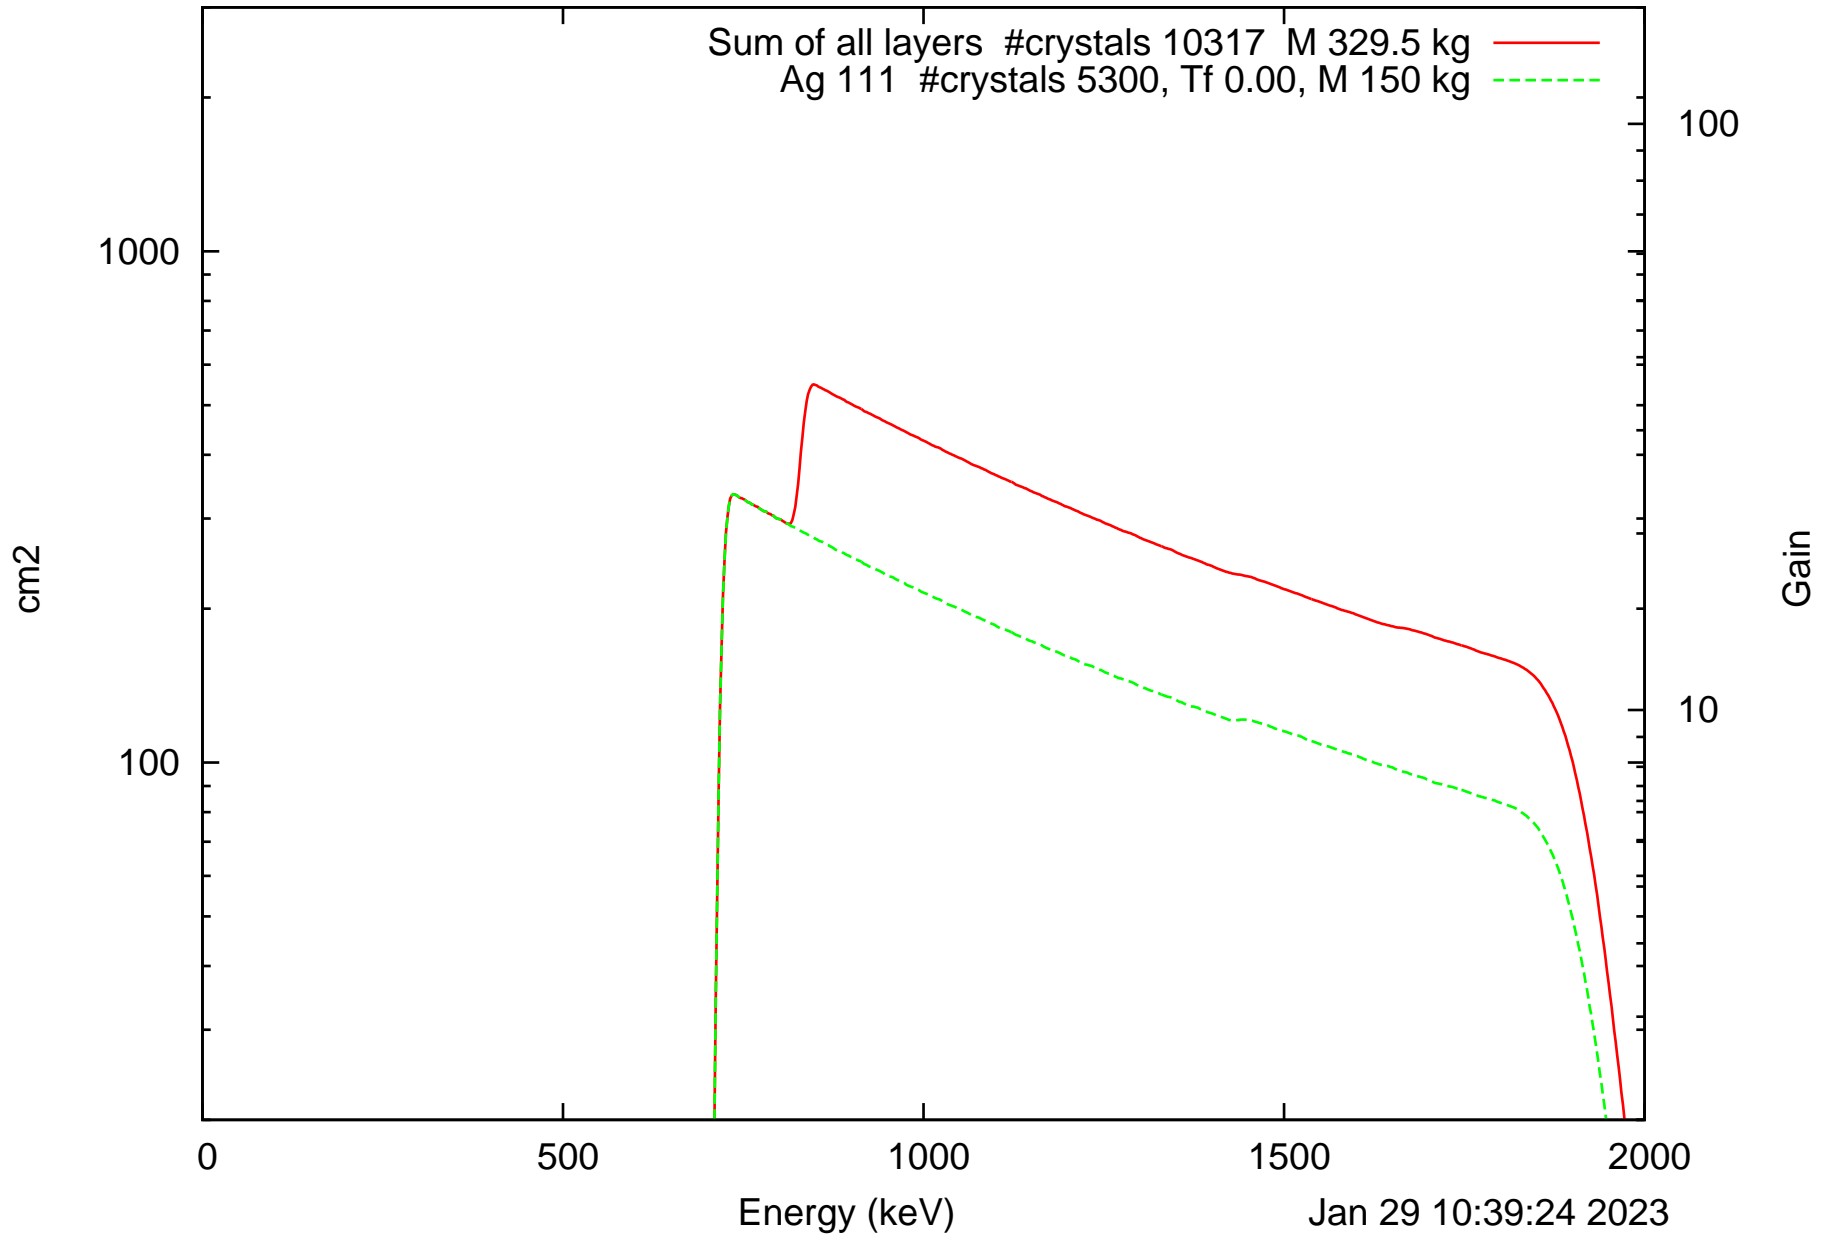

Laue lens diameter: 351 cm, Detect.diameter: 5.0 cm, mosaic: 0.5 arcmin

Laue lens diameter: 351 cm, Detect.diameter: 5.0 cm, mosaic: 0.5 arcmin

Laue lens diameter: 351 cm, Detect.diameter: 5.0 cm, mosaic: 0.5 arcmin