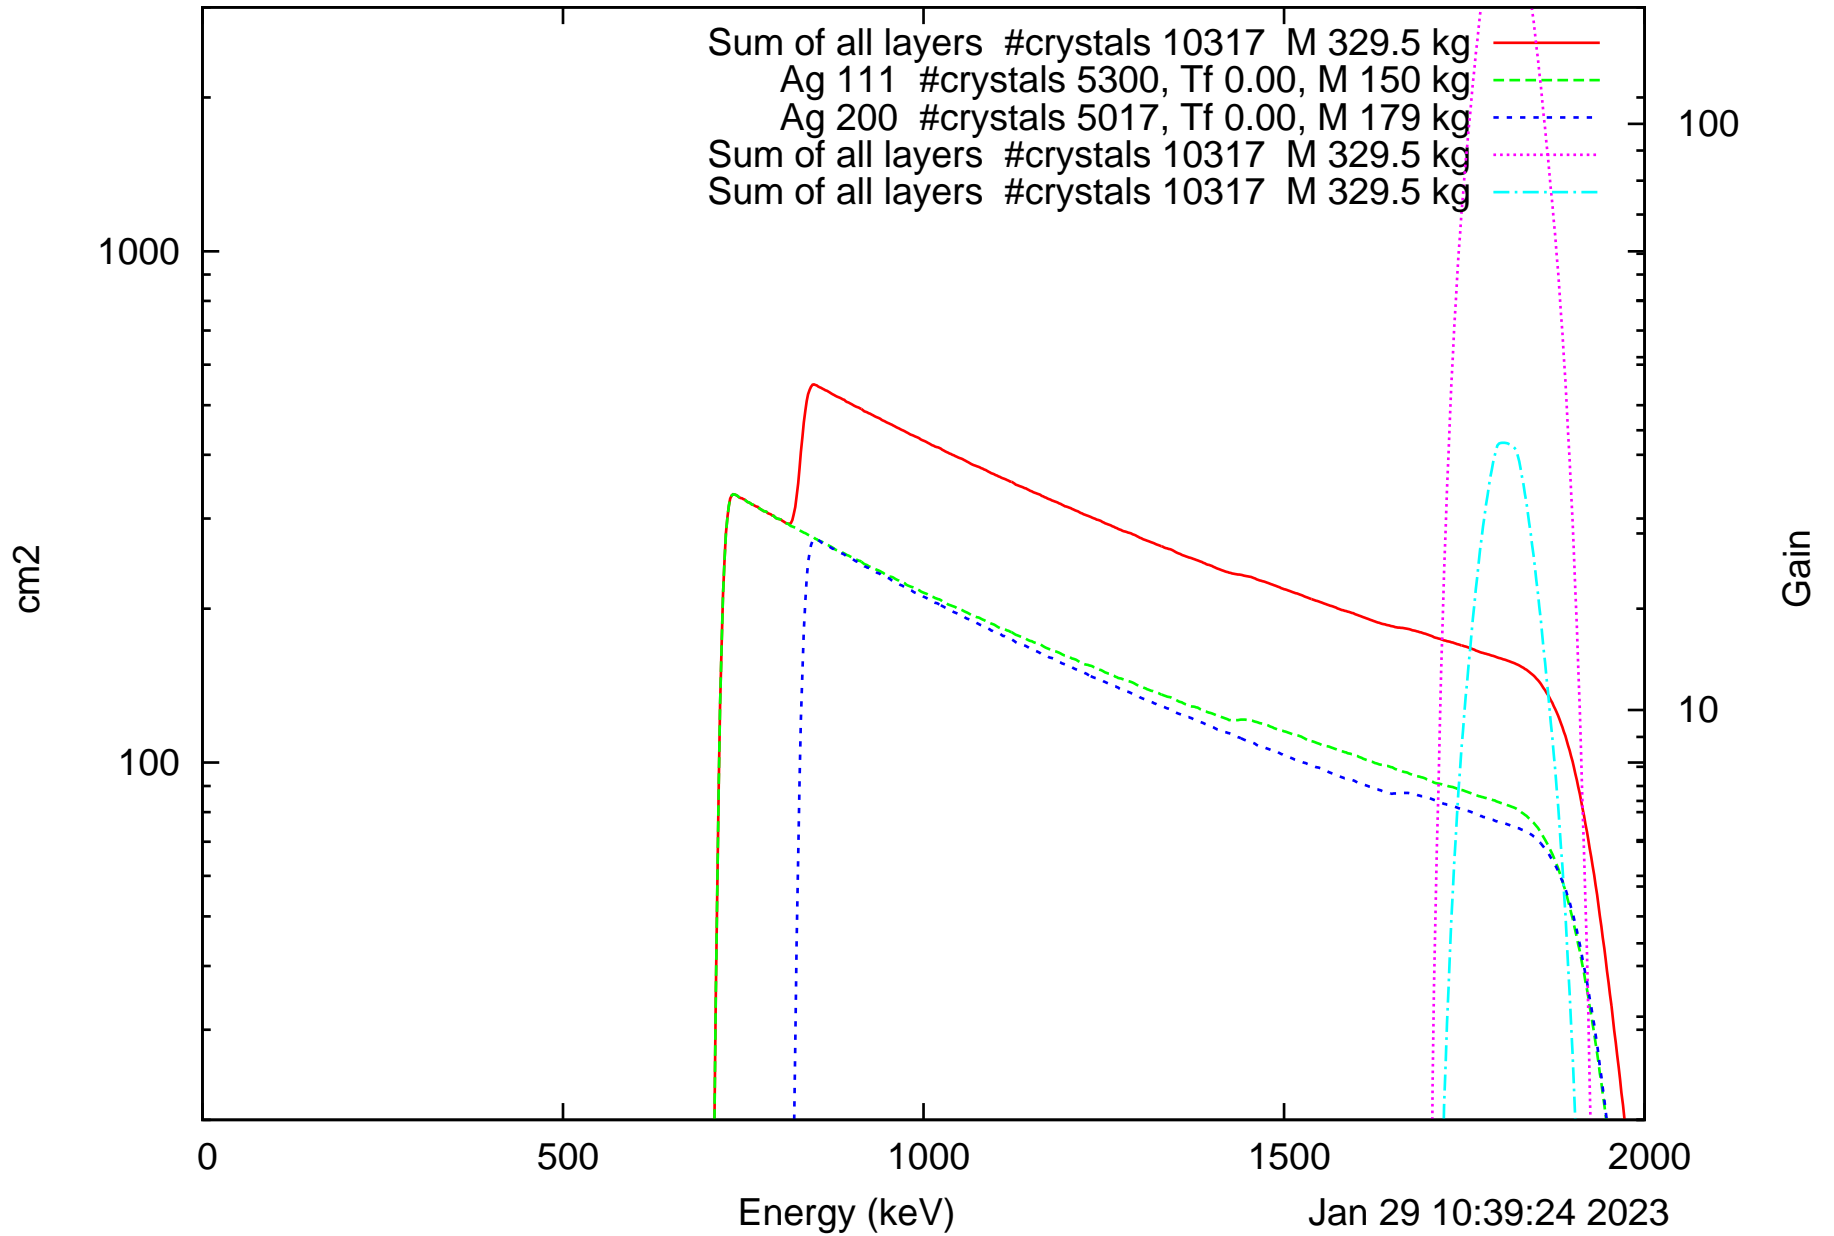

Laue lens diameter: 351 cm, Detect.diameter: 5.0 cm, mosaic: 0.5 arcmin

Laue lens diameter: 351 cm, Detect.diameter: 5.0 cm, mosaic: 0.5 arcmin

Laue lens diameter: 351 cm, Detect.diameter: 5.0 cm, mosaic: 0.5 arcmin