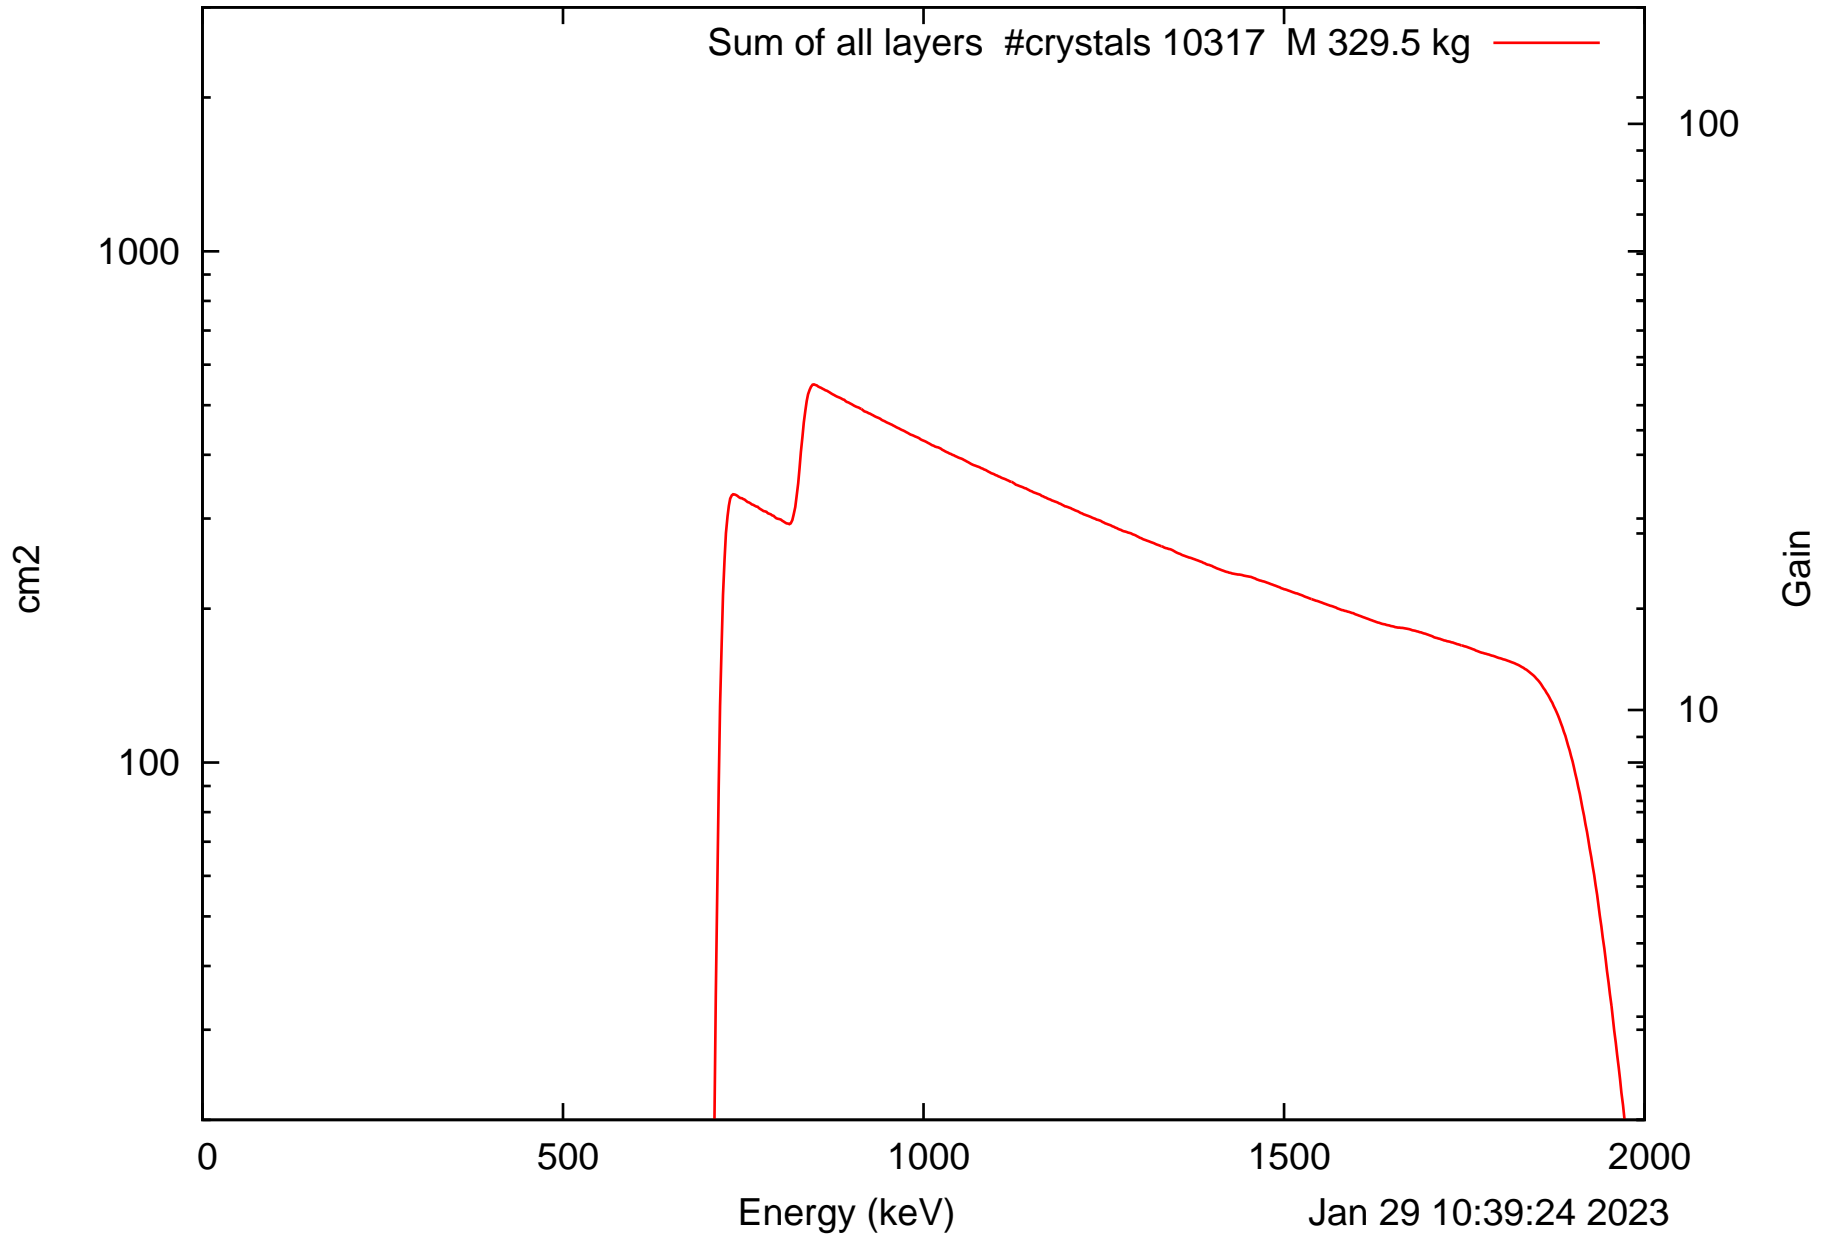

Laue lens diameter: 351 cm, Detect.diameter: 5.0 cm, mosaic: 0.5 arcmin

Laue lens diameter: 351 cm, Detect.diameter: 5.0 cm, mosaic: 0.5 arcmin

Laue lens diameter: 351 cm, Detect.diameter: 5.0 cm, mosaic: 0.5 arcmin