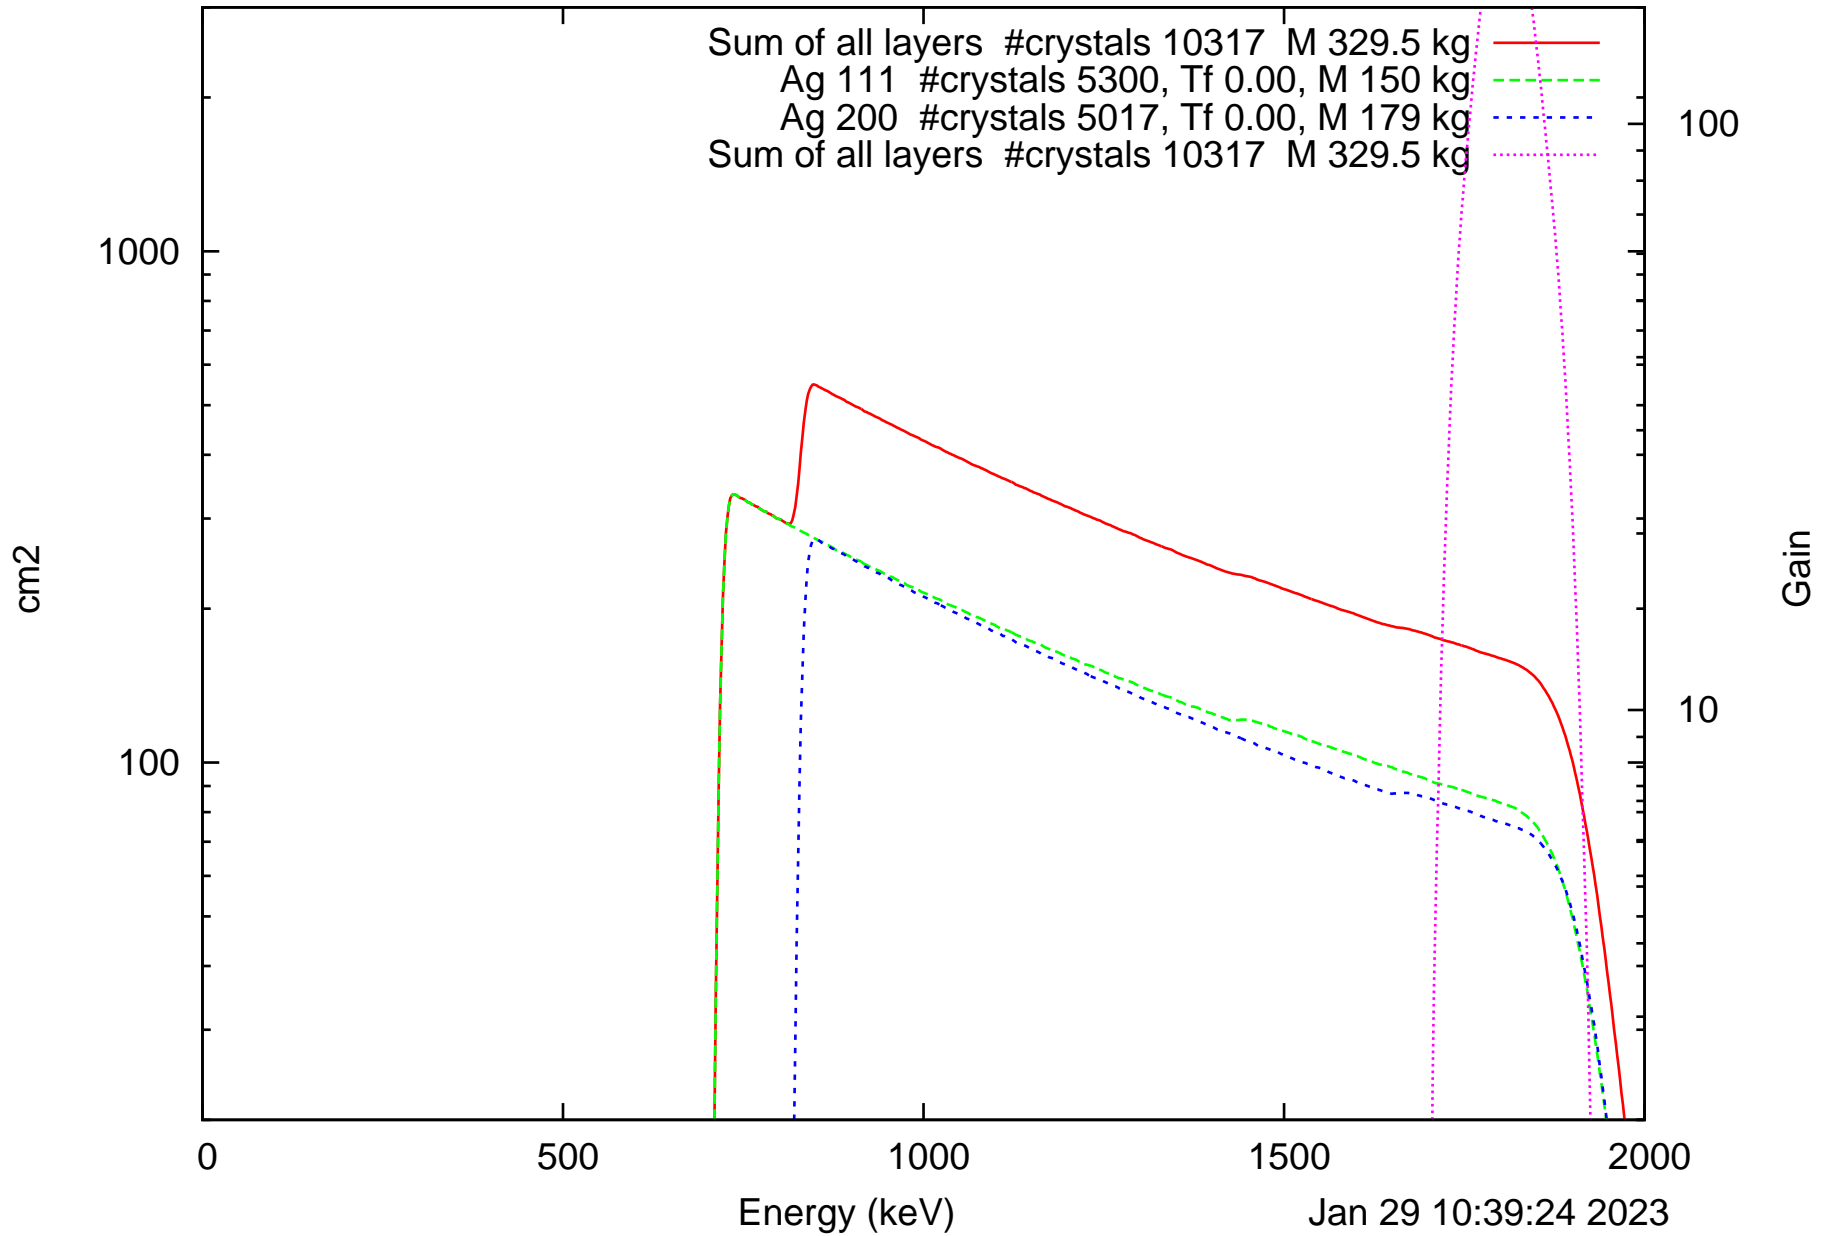

Laue lens diameter: 351 cm, Detect.diameter: 5.0 cm, mosaic: 0.5 arcmin

Laue lens diameter: 351 cm, Detect.diameter: 5.0 cm, mosaic: 0.5 arcmin

Laue lens diameter: 351 cm, Detect.diameter: 5.0 cm, mosaic: 0.5 arcmin