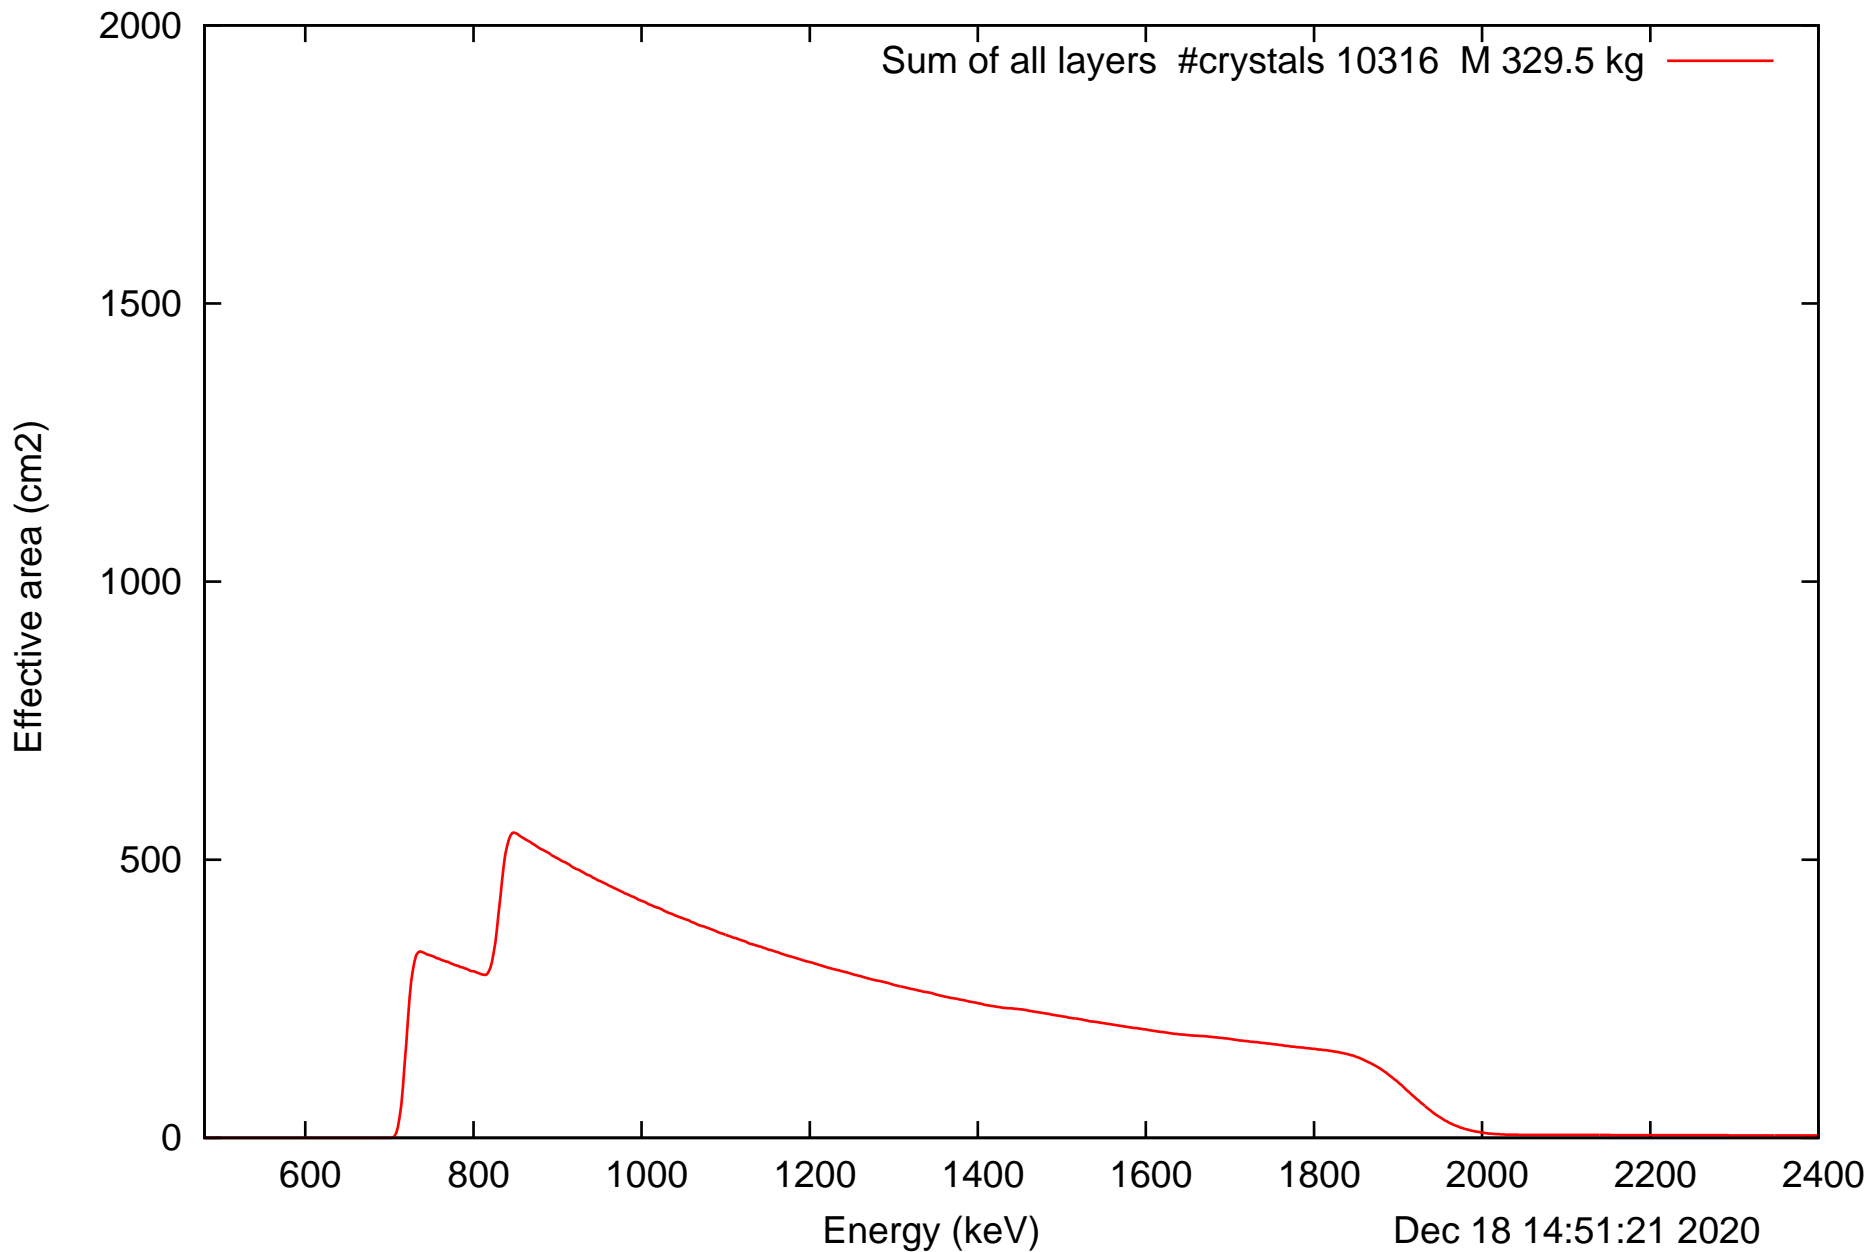

Laue lens diameter: 351 cm, Detect.diameter: 5.0 cm, mosaic: 0.5 arcmin

Laue lens diameter: 351 cm, Detect.diameter: 5.0 cm, mosaic: 0.5 arcmin

Laue lens diameter: 351 cm, Detect.diameter: 5.0 cm, mosaic: 0.5 arcmin