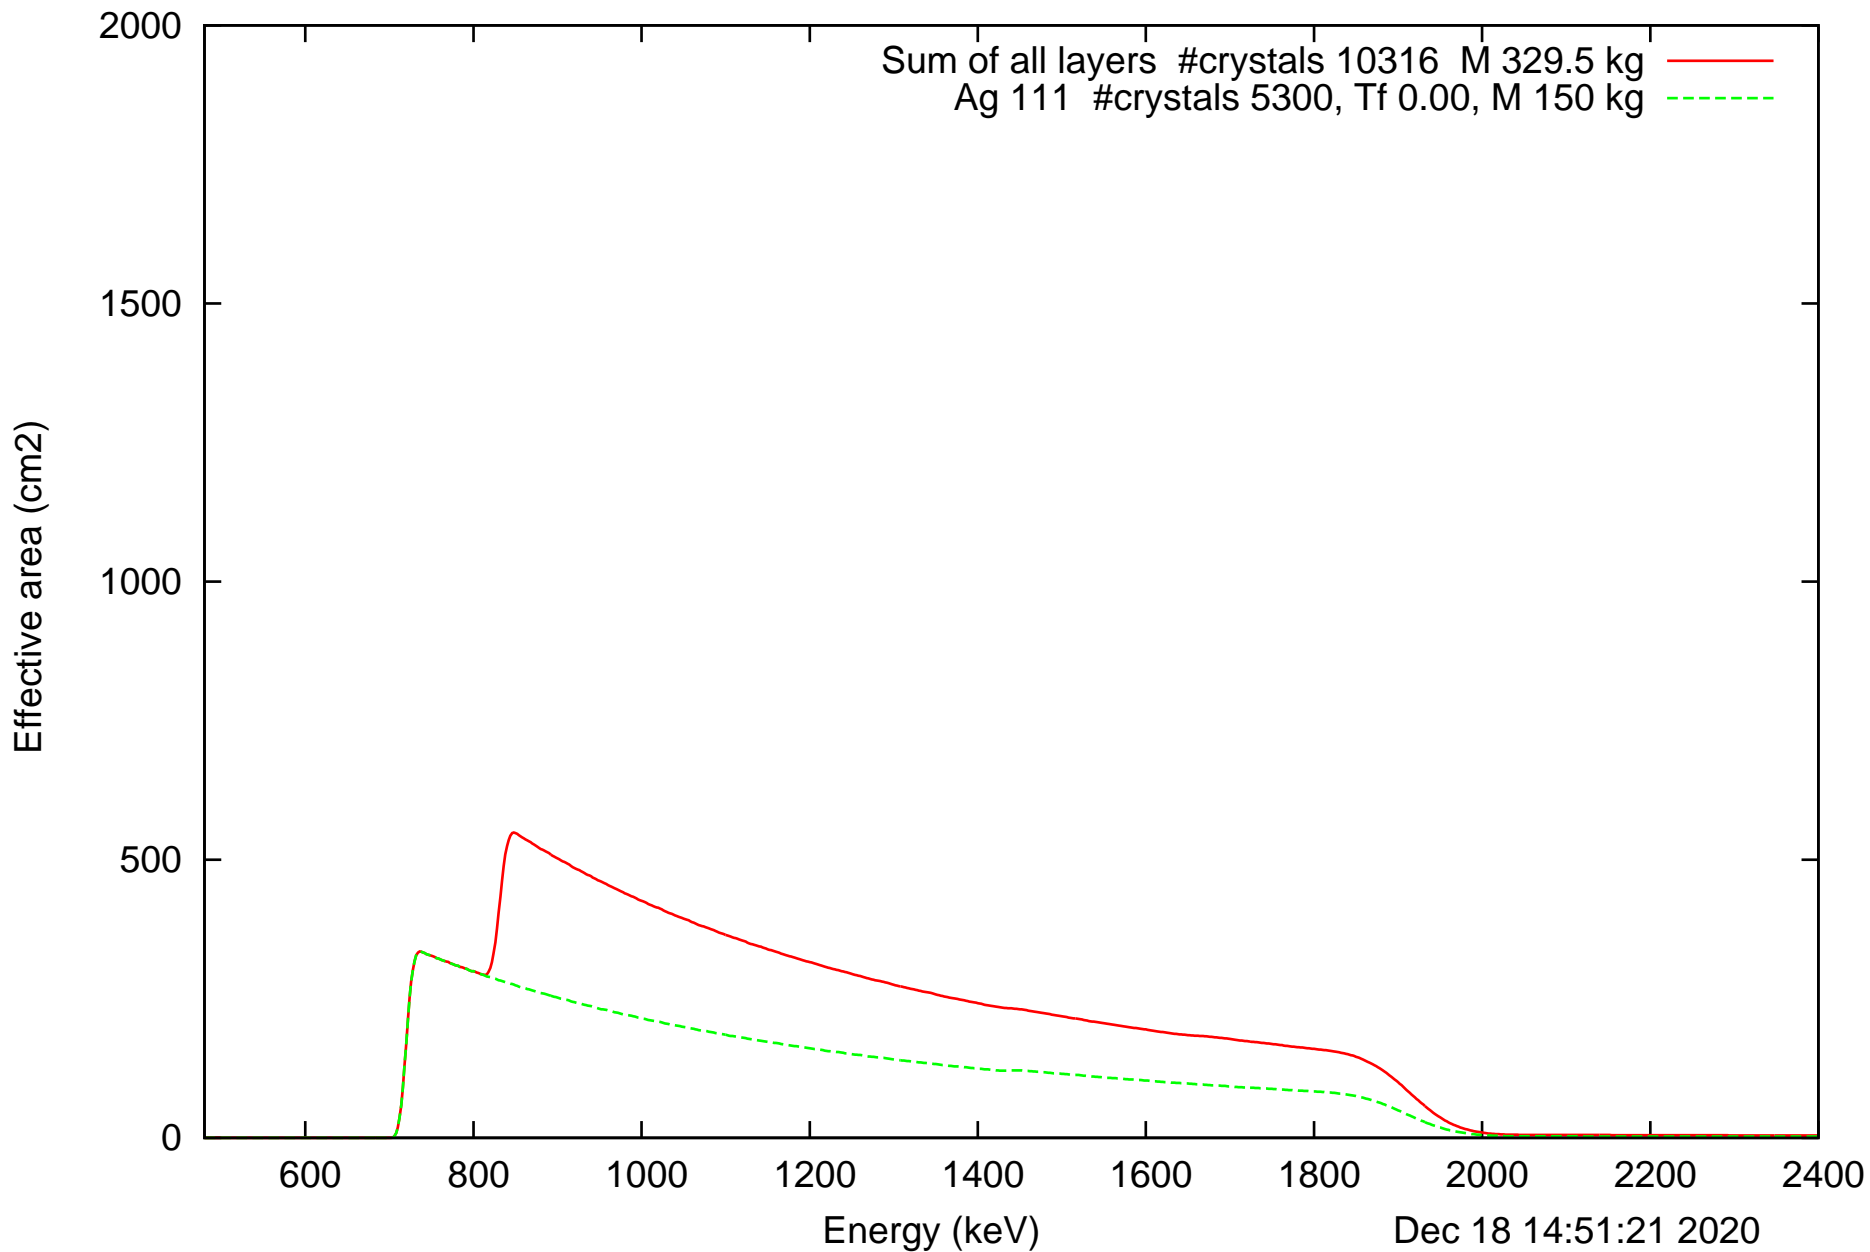

Laue lens diameter: 351 cm, Detect.diameter: 5.0 cm, mosaic: 0.5 arcmin

Laue lens diameter: 351 cm, Detect.diameter: 5.0 cm, mosaic: 0.5 arcmin

Laue lens diameter: 351 cm, Detect.diameter: 5.0 cm, mosaic: 0.5 arcmin