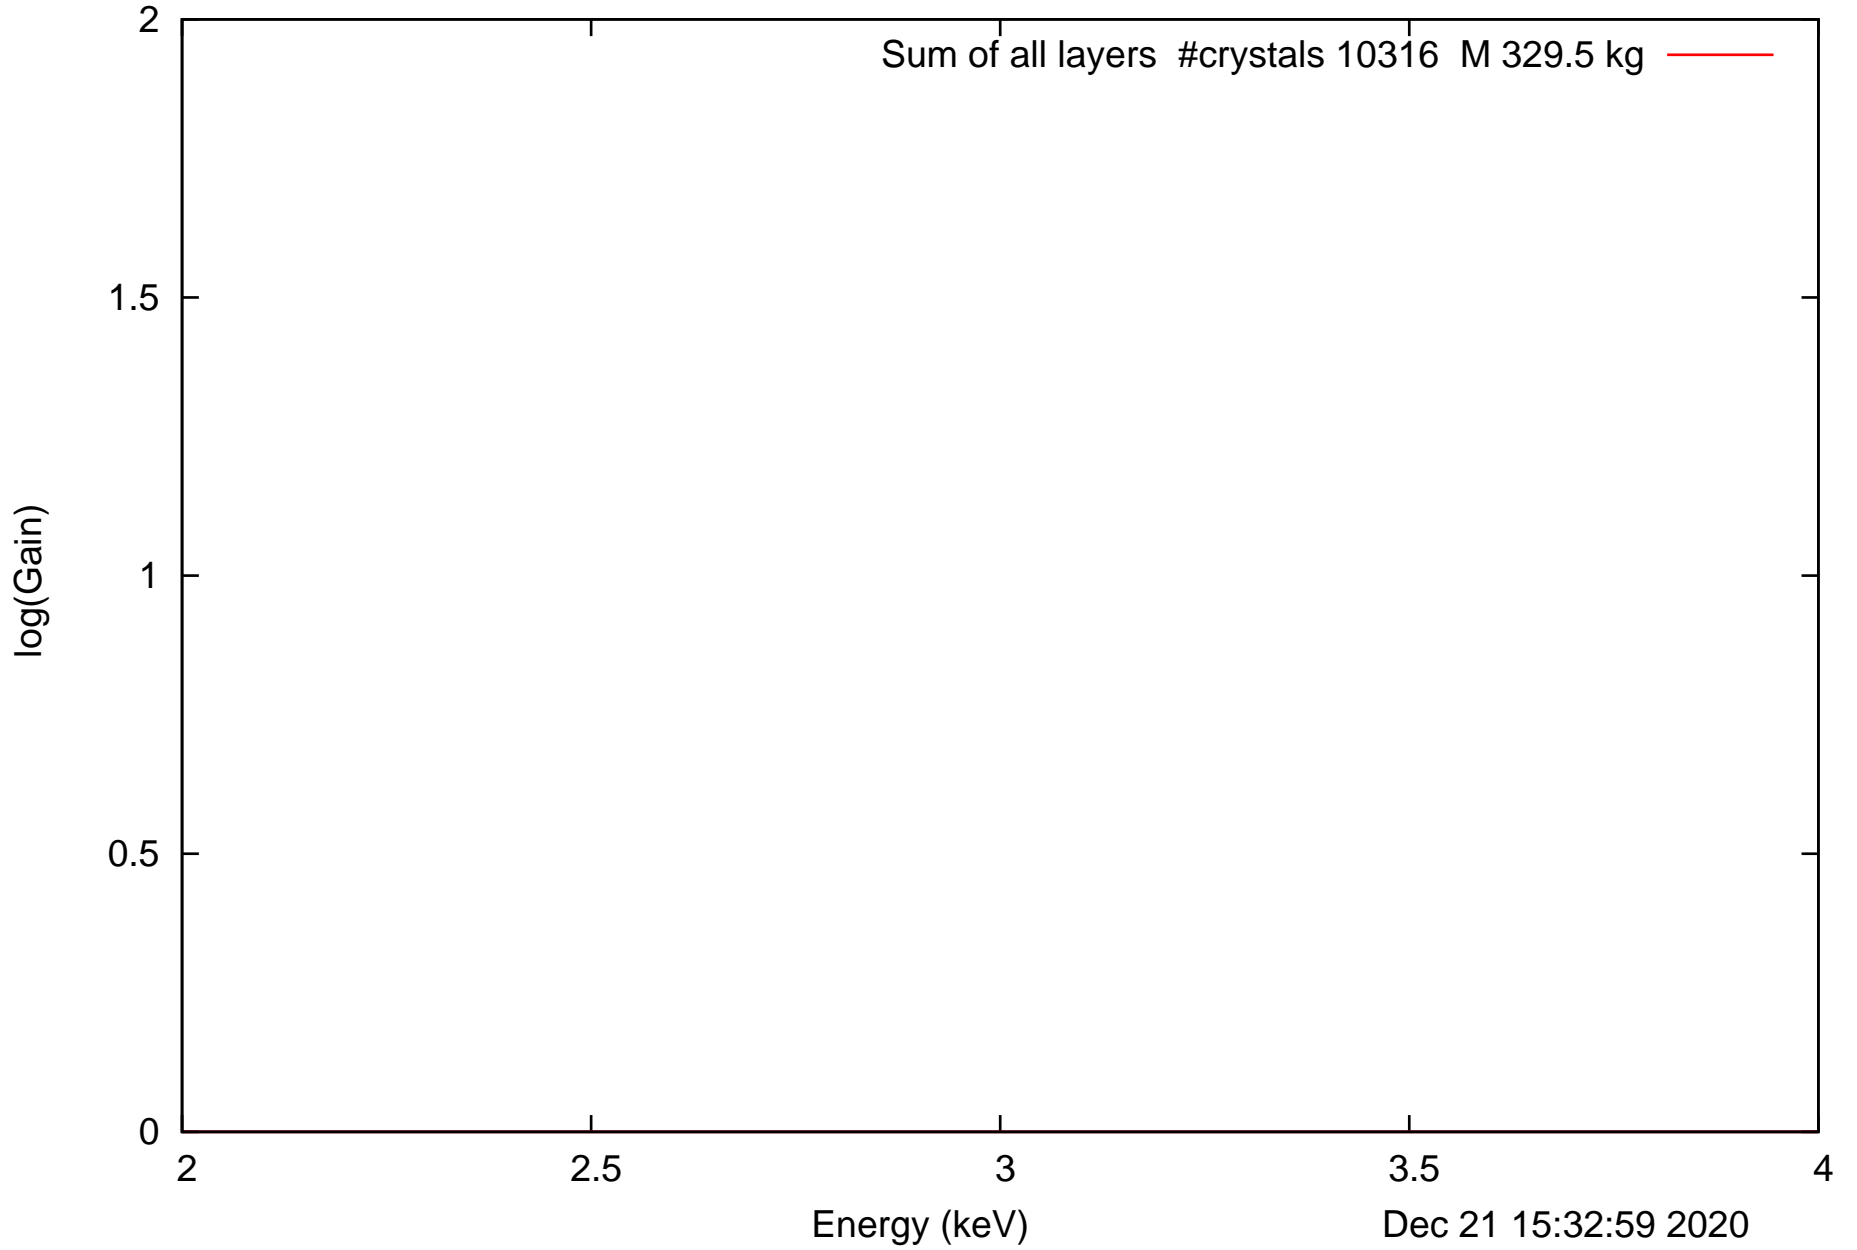

Laue lens diameter: 351 cm, Detect.diameter: 5.0 cm, mosaic: 0.5 arcmin

Laue lens diameter: 351 cm, Detect.diameter: 5.0 cm, mosaic: 0.5 arcmin

Laue lens diameter: 351 cm, Detect.diameter: 5.0 cm, mosaic: 0.5 arcmin