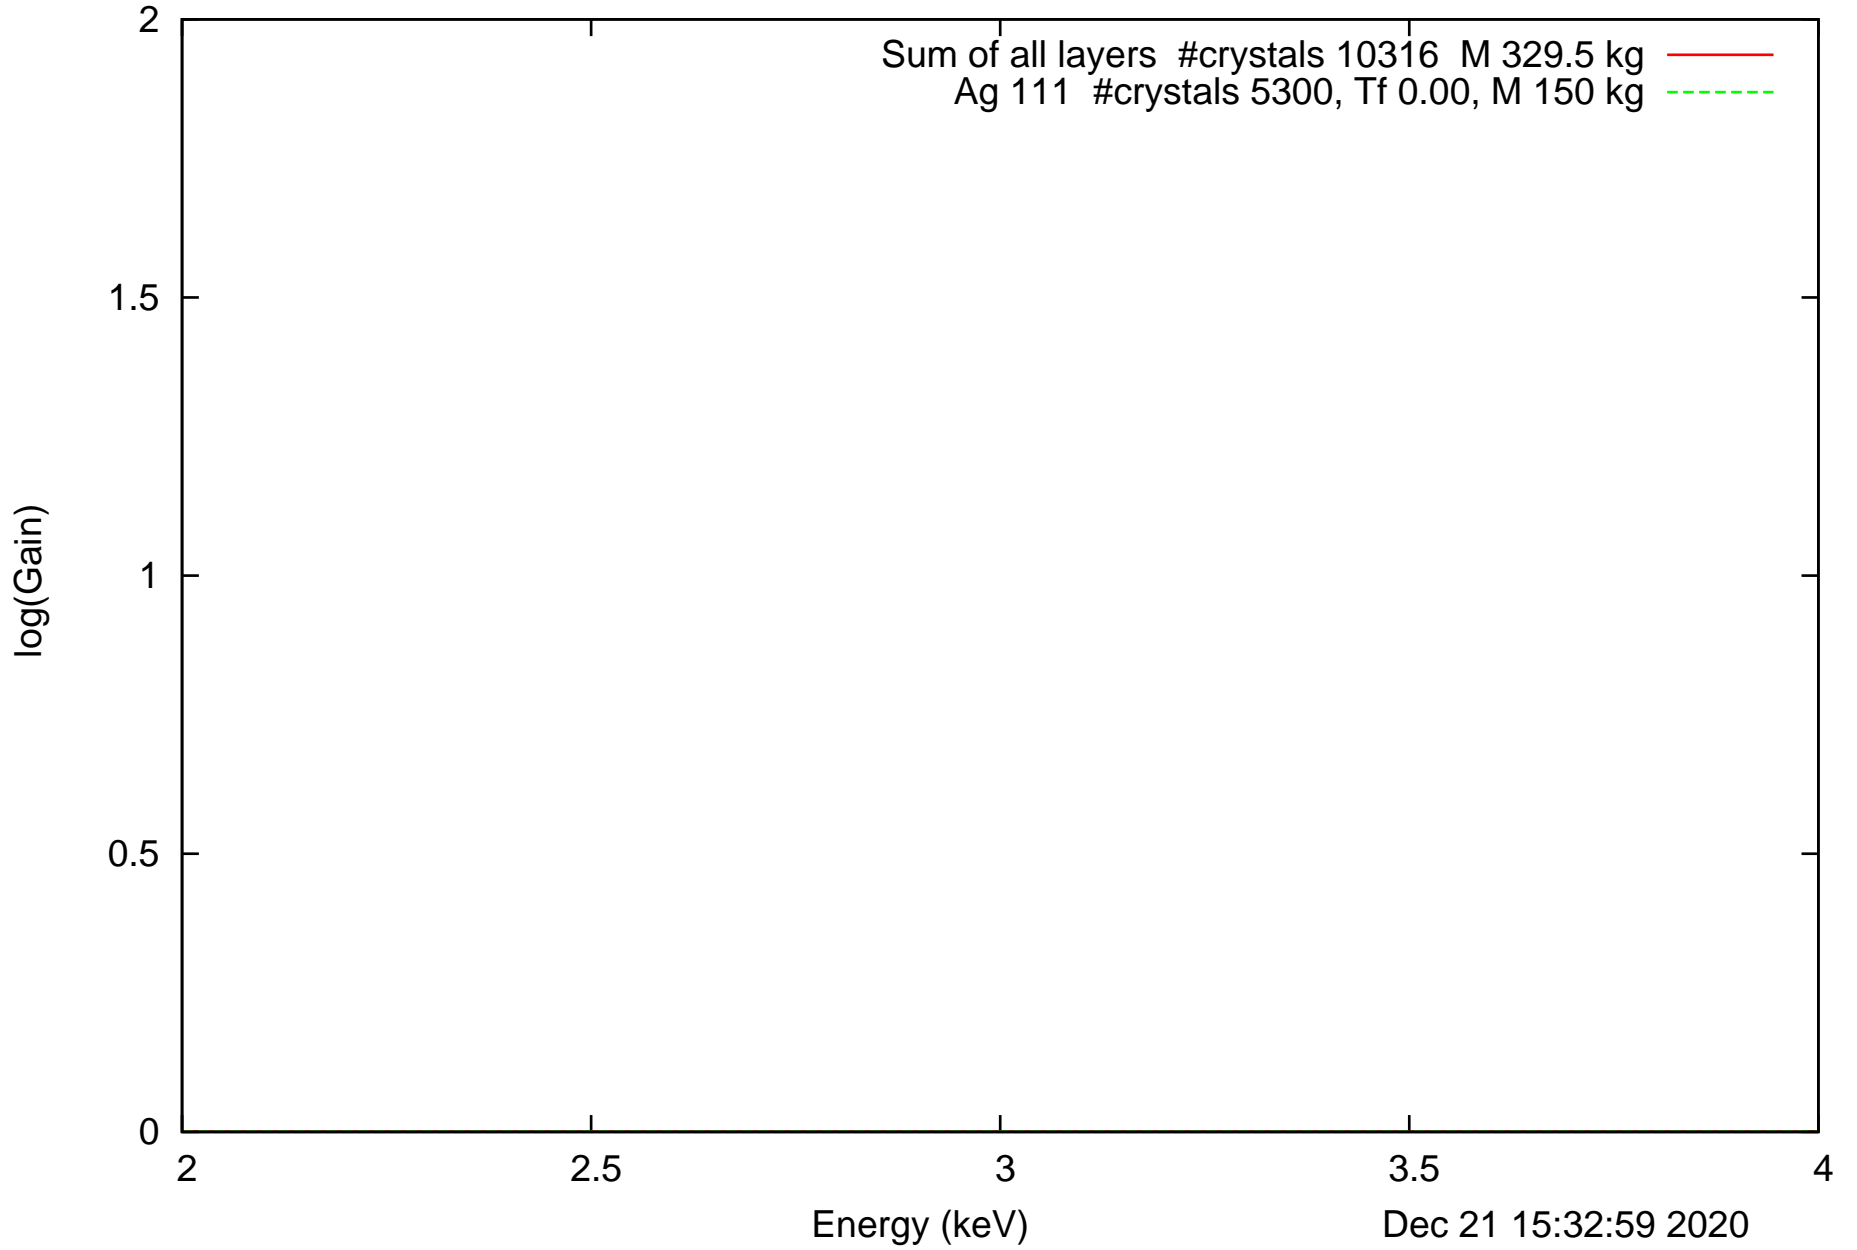

Laue lens diameter: 351 cm, Detect.diameter: 5.0 cm, mosaic: 0.5 arcmin

Laue lens diameter: 351 cm, Detect.diameter: 5.0 cm, mosaic: 0.5 arcmin

Laue lens diameter: 351 cm, Detect.diameter: 5.0 cm, mosaic: 0.5 arcmin