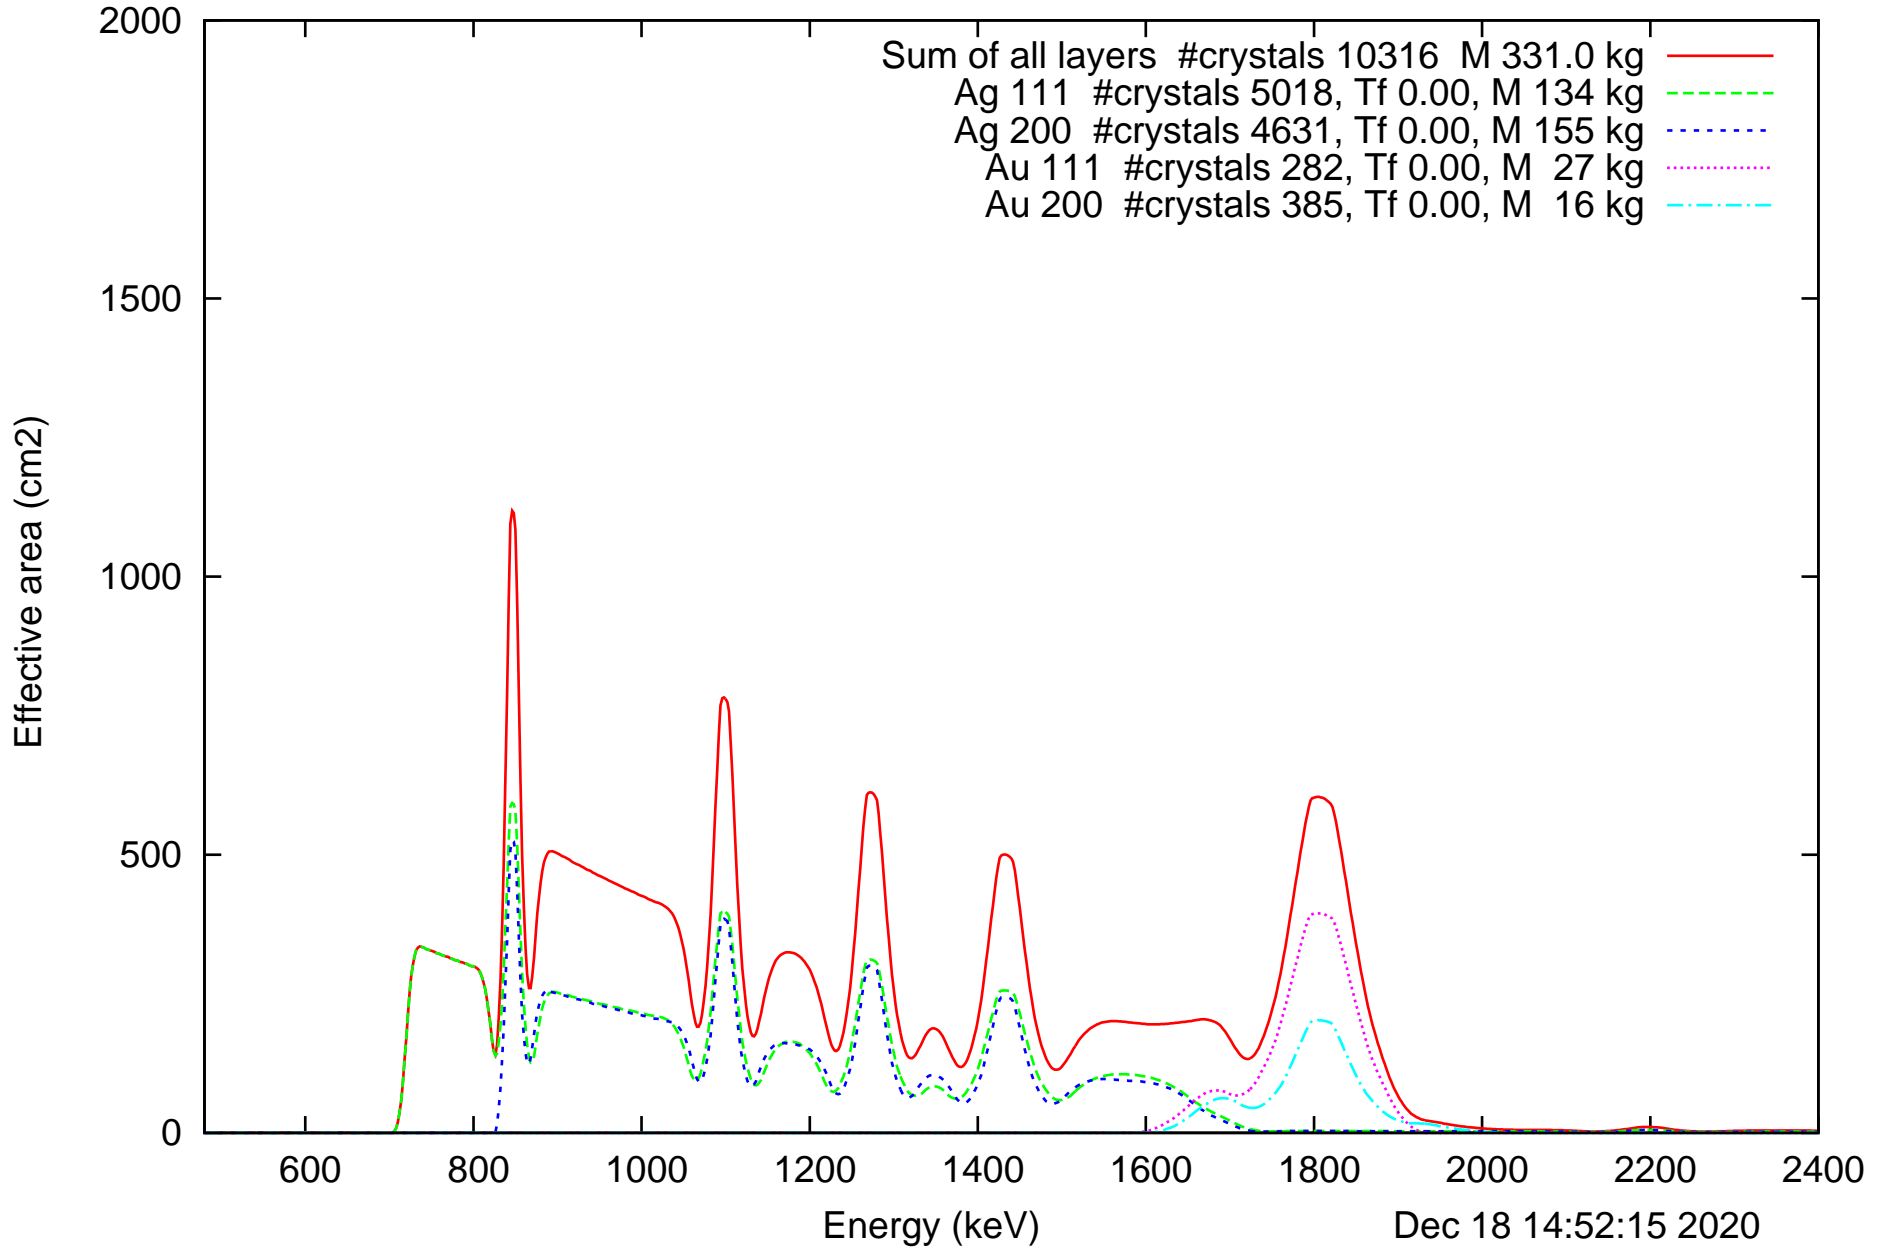

Laue lens diameter: 351 cm, Detect.diameter: 5.0 cm, mosaic: 0.5 arcmin

Laue lens diameter: 351 cm, Detect.diameter: 5.0 cm, mosaic: 0.5 arcmin

Laue lens diameter: 351 cm, Detect.diameter: 5.0 cm, mosaic: 0.5 arcmin

Laue lens diameter: 351 cm, Detect.diameter: 5.0 cm, mosaic: 0.5 arcmin

Laue lens diameter: 351 cm, Detect.diameter: 5.0 cm, mosaic: 0.5 arcmin

Dec 18 14:52:15 2020