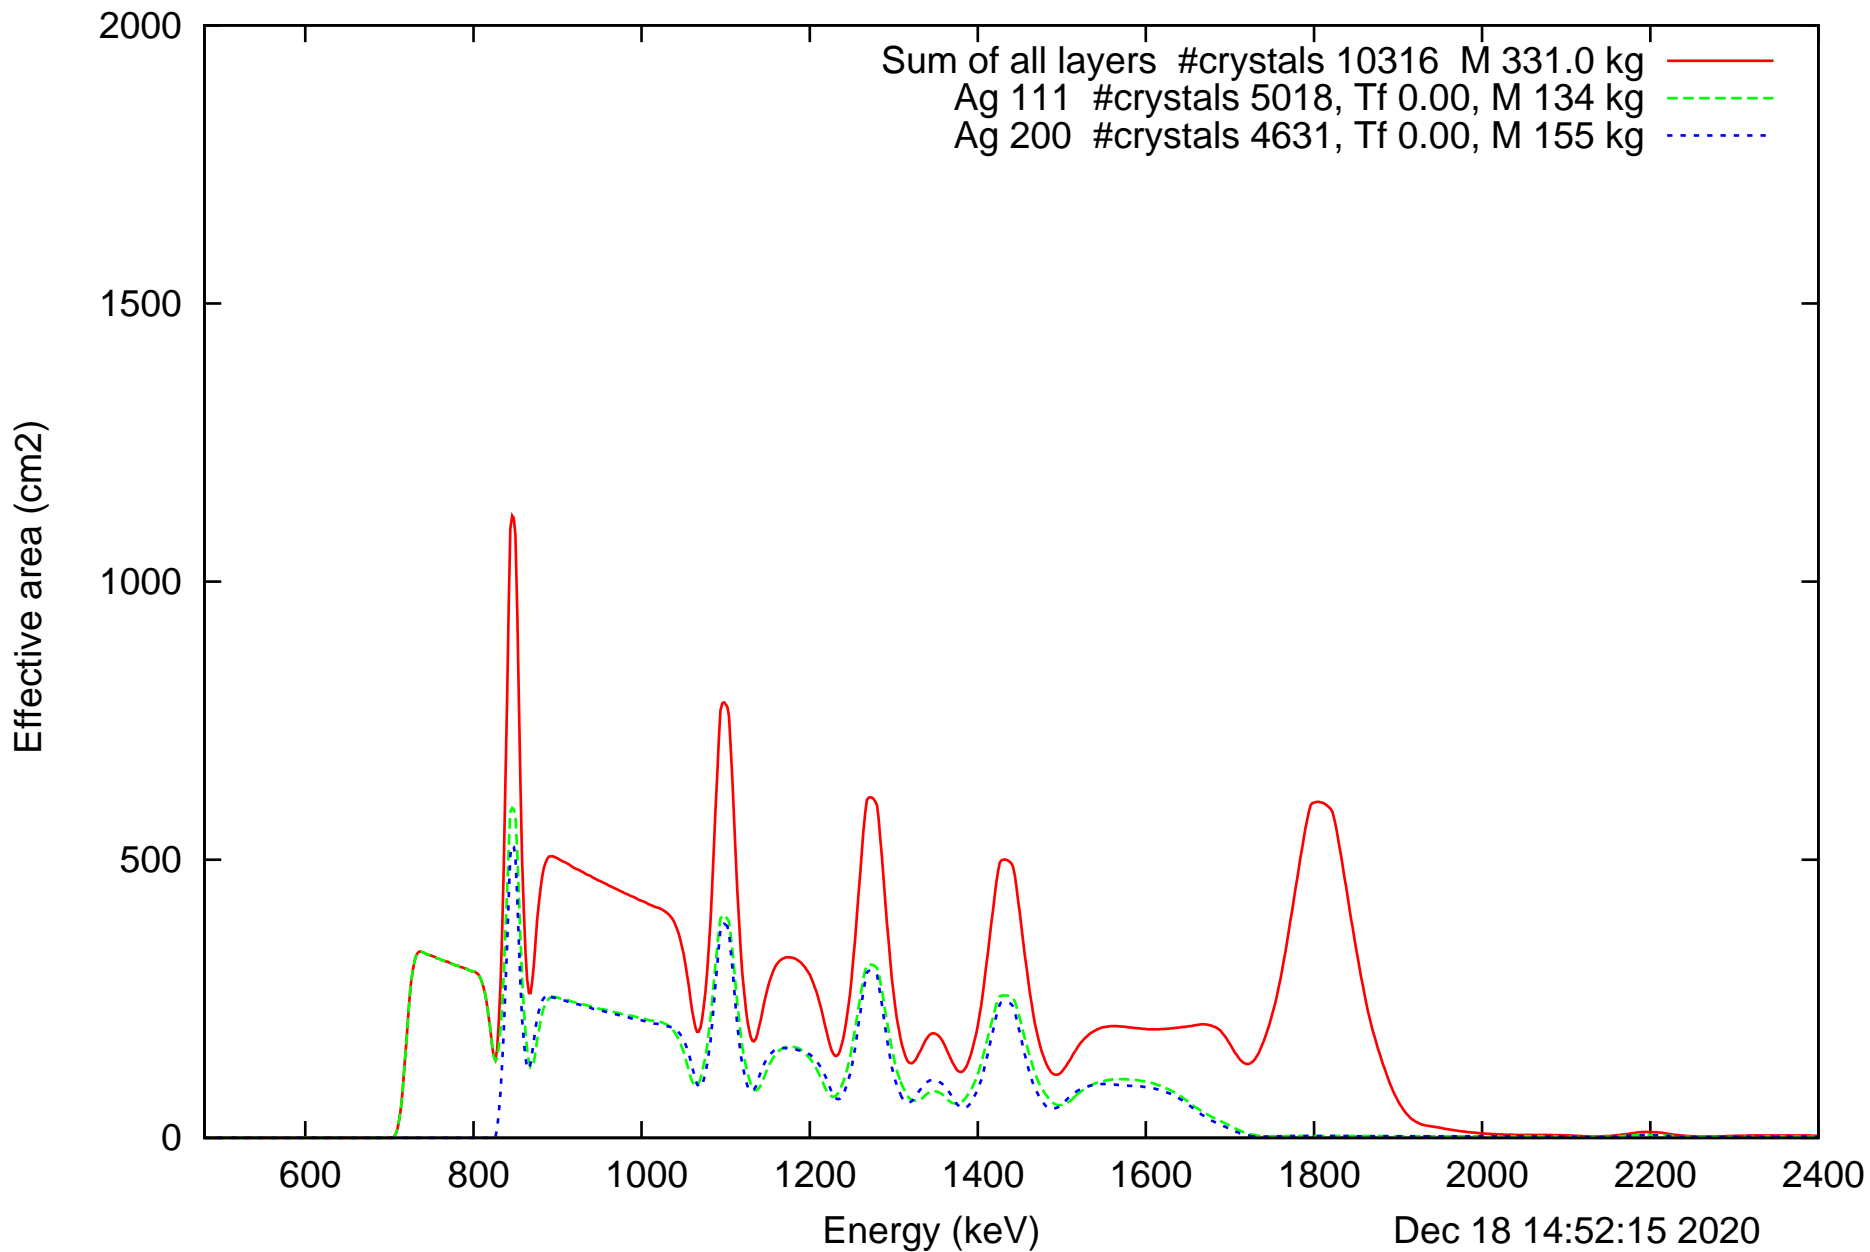

Laue lens diameter: 351 cm, Detect.diameter: 5.0 cm, mosaic: 0.5 arcmin

Laue lens diameter: 351 cm, Detect.diameter: 5.0 cm, mosaic: 0.5 arcmin

Laue lens diameter: 351 cm, Detect.diameter: 5.0 cm, mosaic: 0.5 arcmin

Laue lens diameter: 351 cm, Detect.diameter: 5.0 cm, mosaic: 0.5 arcmin

Laue lens diameter: 351 cm, Detect.diameter: 5.0 cm, mosaic: 0.5 arcmin

Dec 18 14:52:15 2020