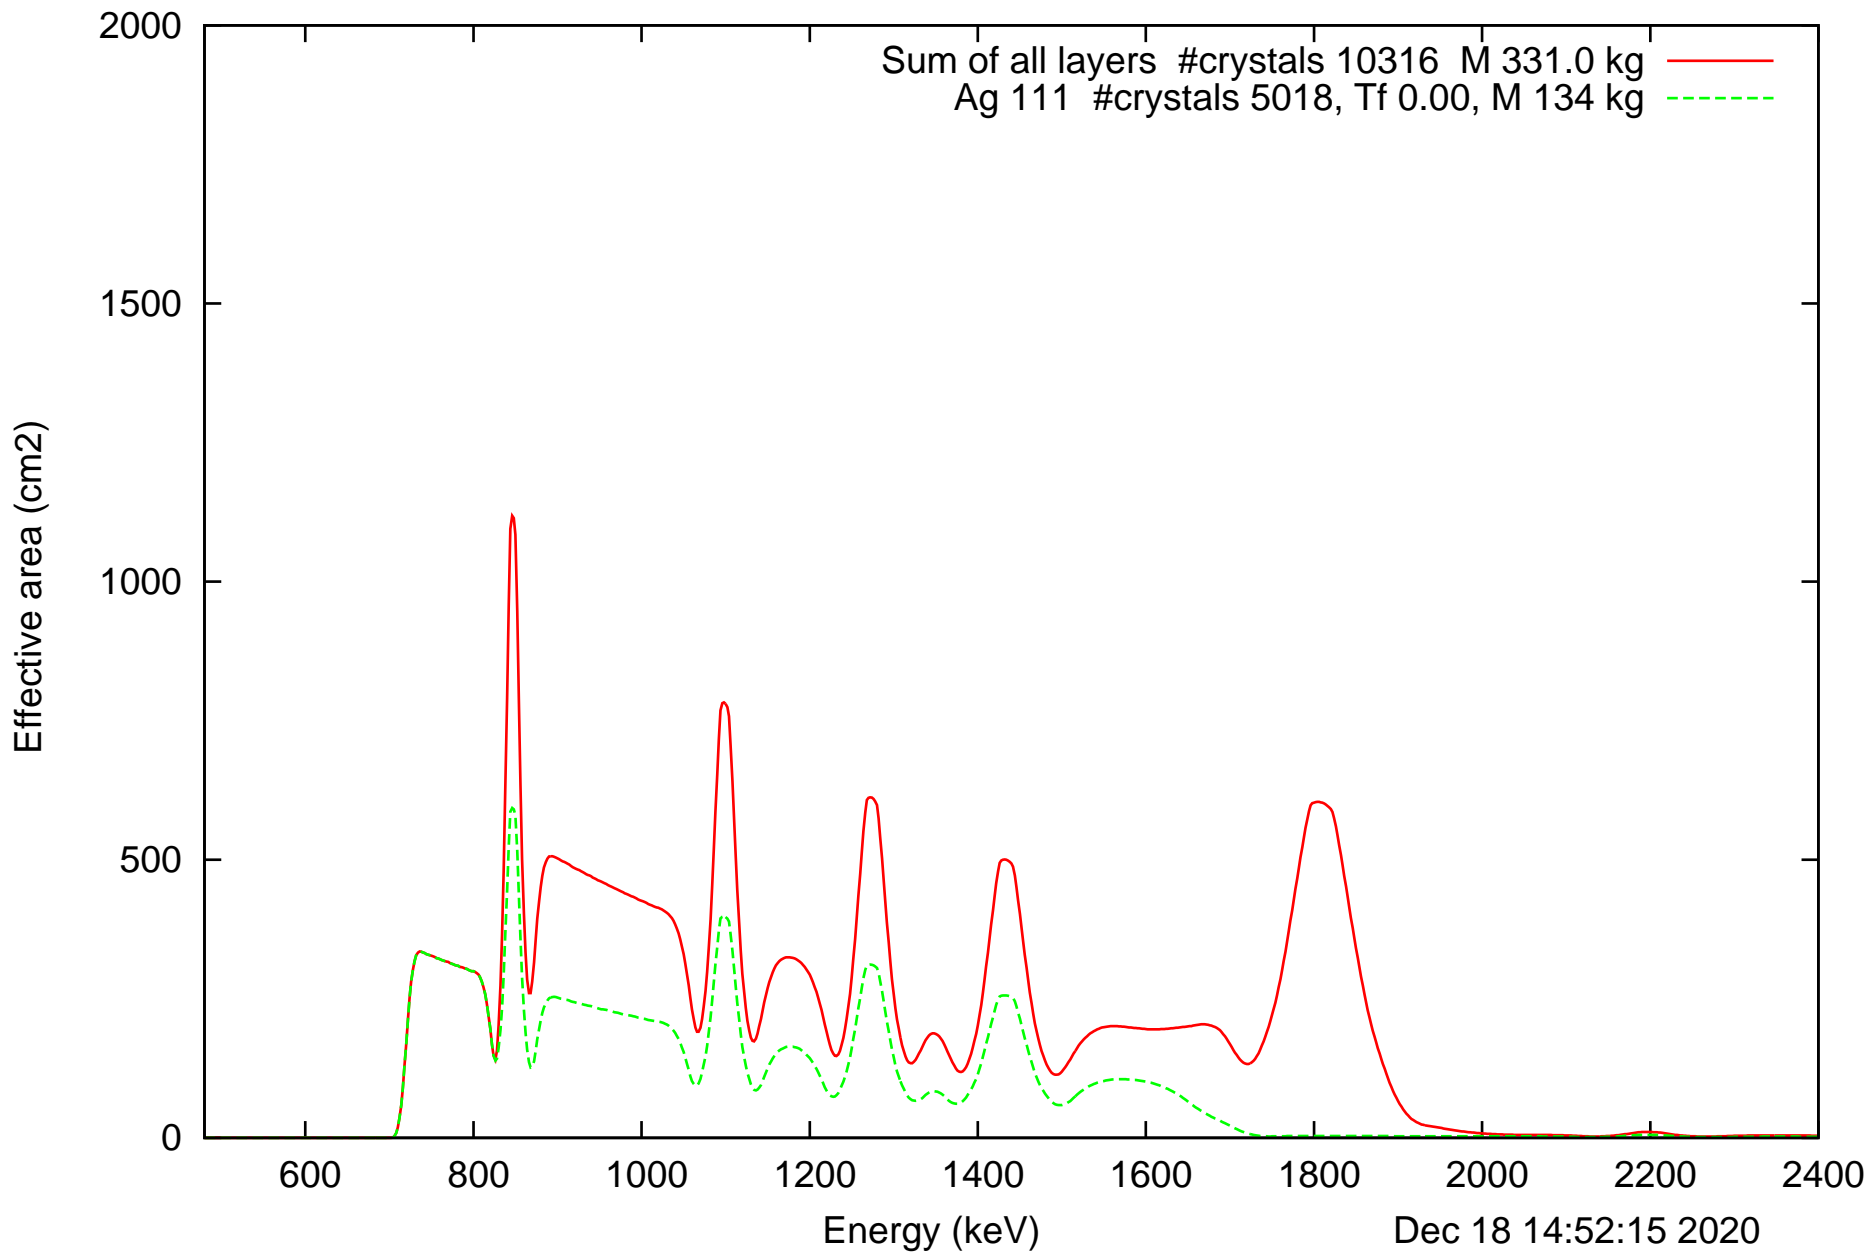

Laue lens diameter: 351 cm, Detect.diameter: 5.0 cm, mosaic: 0.5 arcmin

Laue lens diameter: 351 cm, Detect.diameter: 5.0 cm, mosaic: 0.5 arcmin

Laue lens diameter: 351 cm, Detect.diameter: 5.0 cm, mosaic: 0.5 arcmin

Laue lens diameter: 351 cm, Detect.diameter: 5.0 cm, mosaic: 0.5 arcmin

Laue lens diameter: 351 cm, Detect.diameter: 5.0 cm, mosaic: 0.5 arcmin

Dec 18 14:52:15 2020