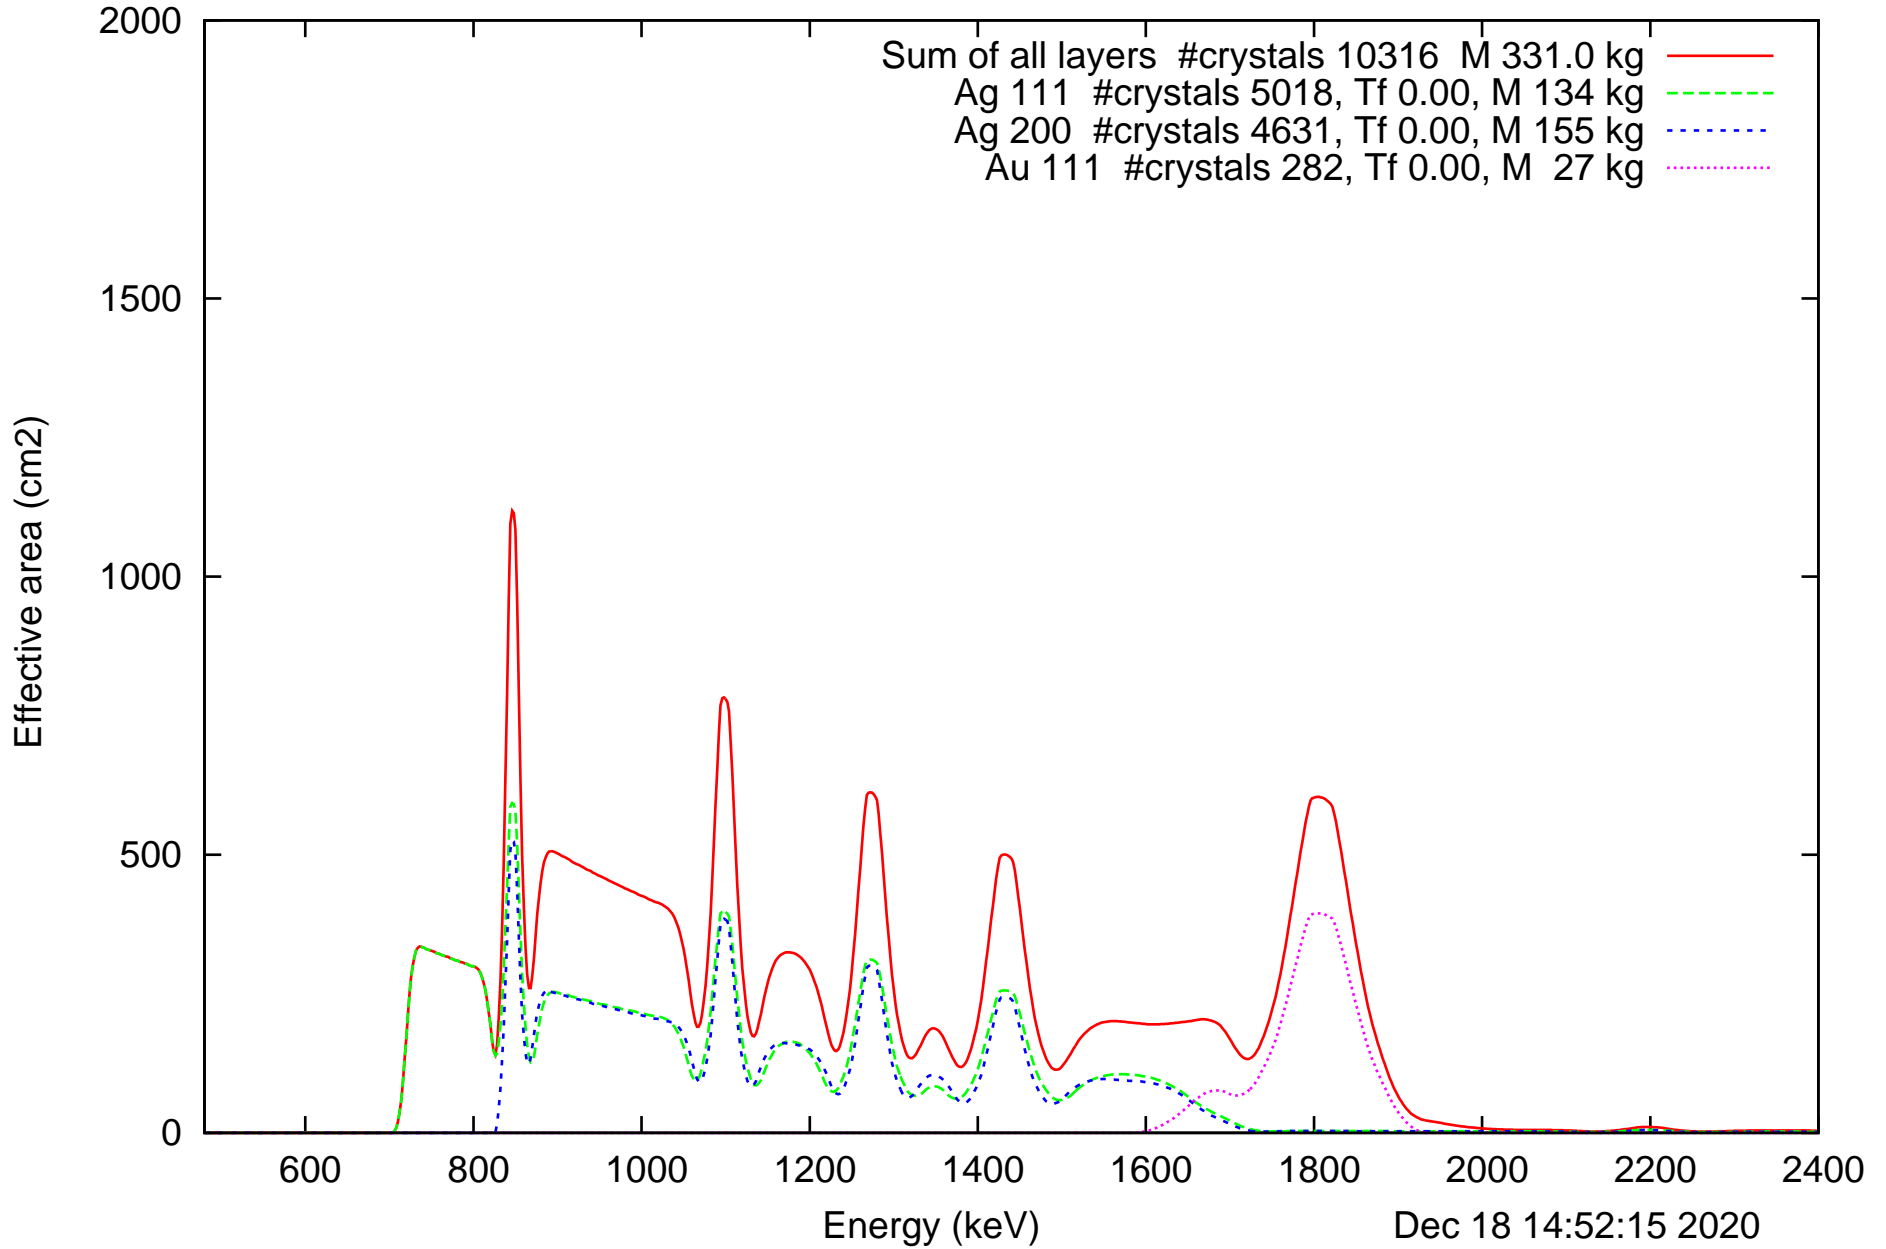

Laue lens diameter: 351 cm, Detect.diameter: 5.0 cm, mosaic: 0.5 arcmin

Laue lens diameter: 351 cm, Detect.diameter: 5.0 cm, mosaic: 0.5 arcmin

Laue lens diameter: 351 cm, Detect.diameter: 5.0 cm, mosaic: 0.5 arcmin

Laue lens diameter: 351 cm, Detect.diameter: 5.0 cm, mosaic: 0.5 arcmin

Laue lens diameter: 351 cm, Detect.diameter: 5.0 cm, mosaic: 0.5 arcmin

Dec 18 14:52:15 2020