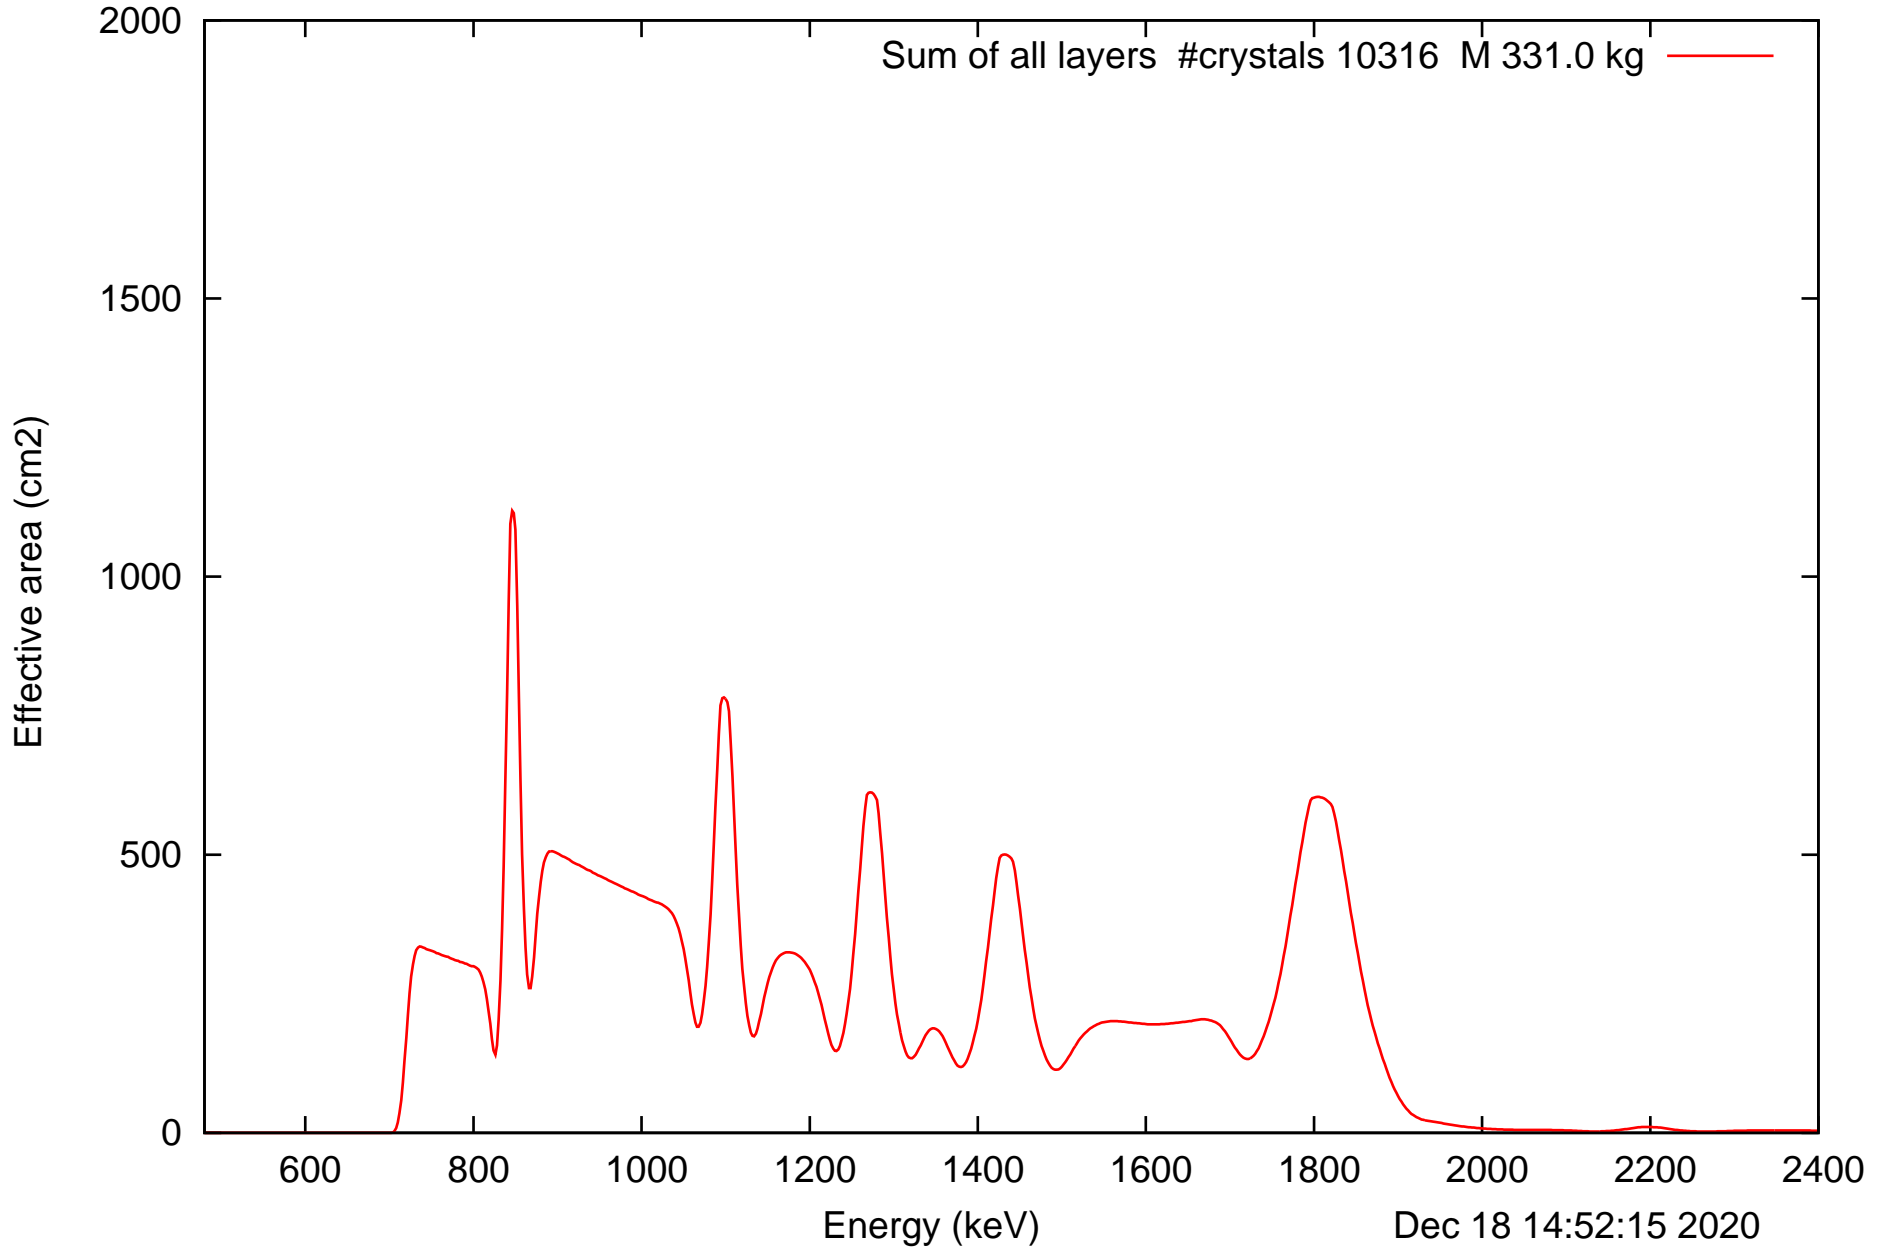

Laue lens diameter: 351 cm, Detect.diameter: 5.0 cm, mosaic: 0.5 arcmin

Laue lens diameter: 351 cm, Detect.diameter: 5.0 cm, mosaic: 0.5 arcmin

Laue lens diameter: 351 cm, Detect.diameter: 5.0 cm, mosaic: 0.5 arcmin

Laue lens diameter: 351 cm, Detect.diameter: 5.0 cm, mosaic: 0.5 arcmin

Laue lens diameter: 351 cm, Detect.diameter: 5.0 cm, mosaic: 0.5 arcmin

Dec 18 14:52:15 2020