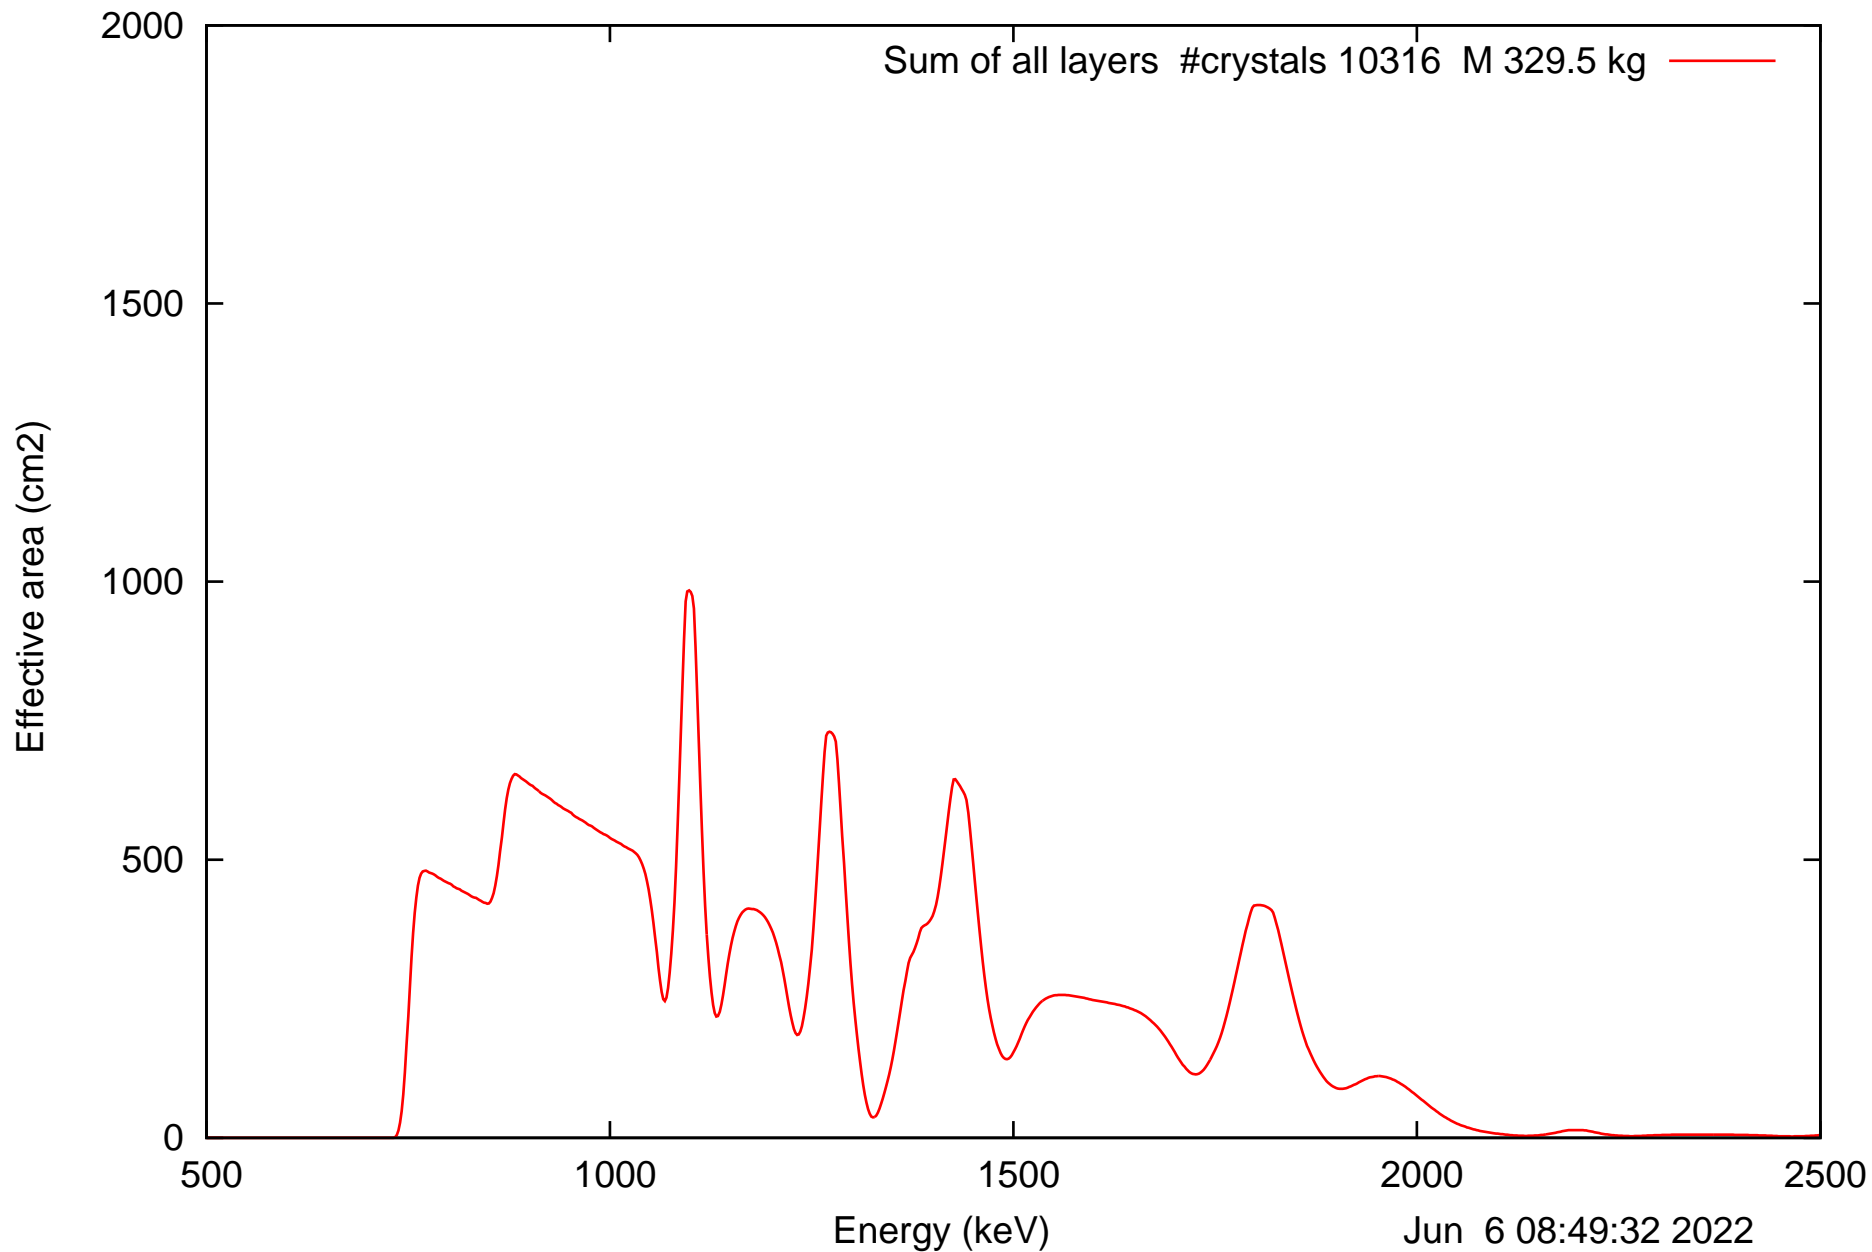

Laue lens diameter: 351 cm, Detect.diameter: 5.0 cm, mosaic: 0.5 arcmin

Laue lens diameter: 351 cm, Detect.diameter: 5.0 cm, mosaic: 0.5 arcmin

Laue lens diameter: 351 cm, Detect.diameter: 5.0 cm, mosaic: 0.5 arcmin