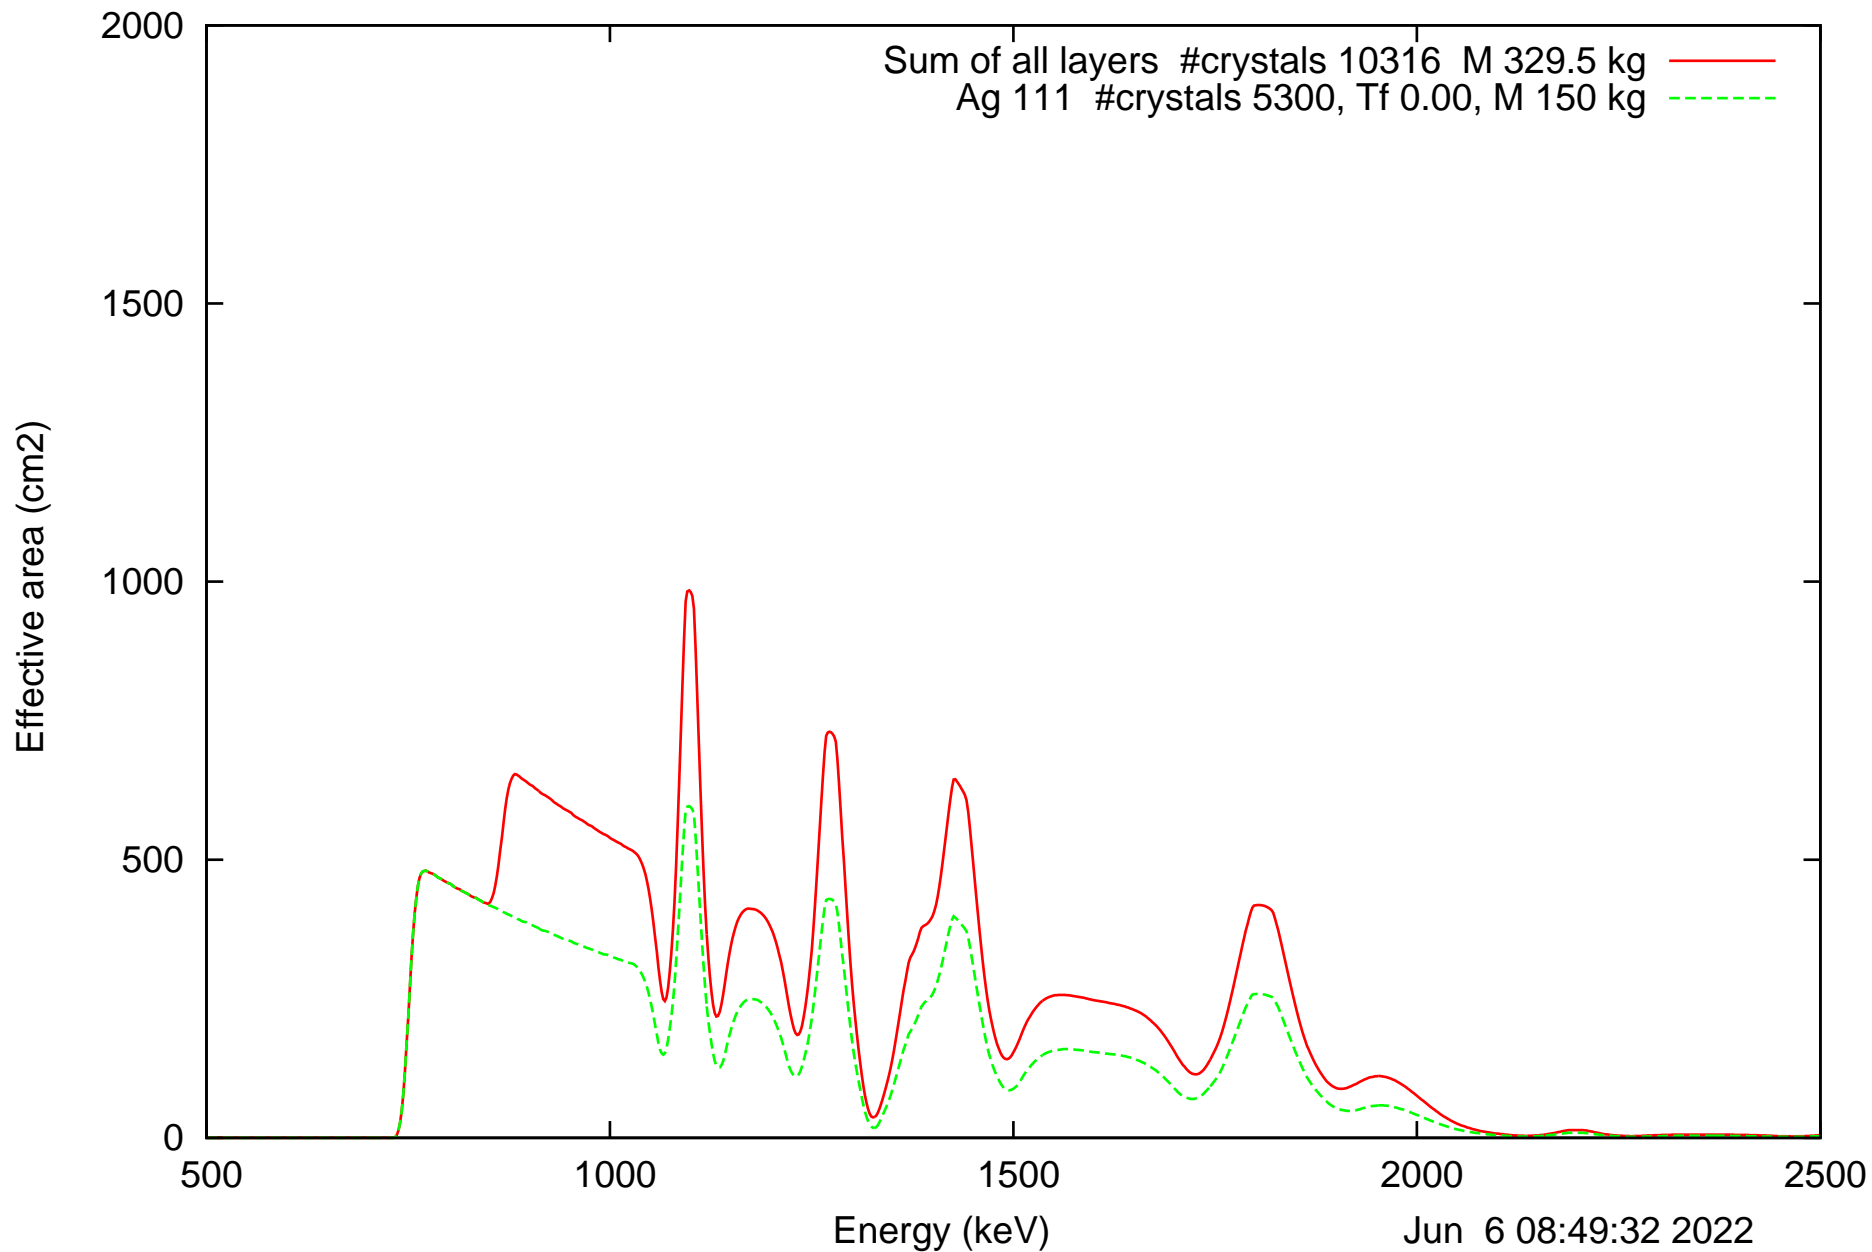

Laue lens diameter: 351 cm, Detect.diameter: 5.0 cm, mosaic: 0.5 arcmin

Laue lens diameter: 351 cm, Detect.diameter: 5.0 cm, mosaic: 0.5 arcmin

Laue lens diameter: 351 cm, Detect.diameter: 5.0 cm, mosaic: 0.5 arcmin