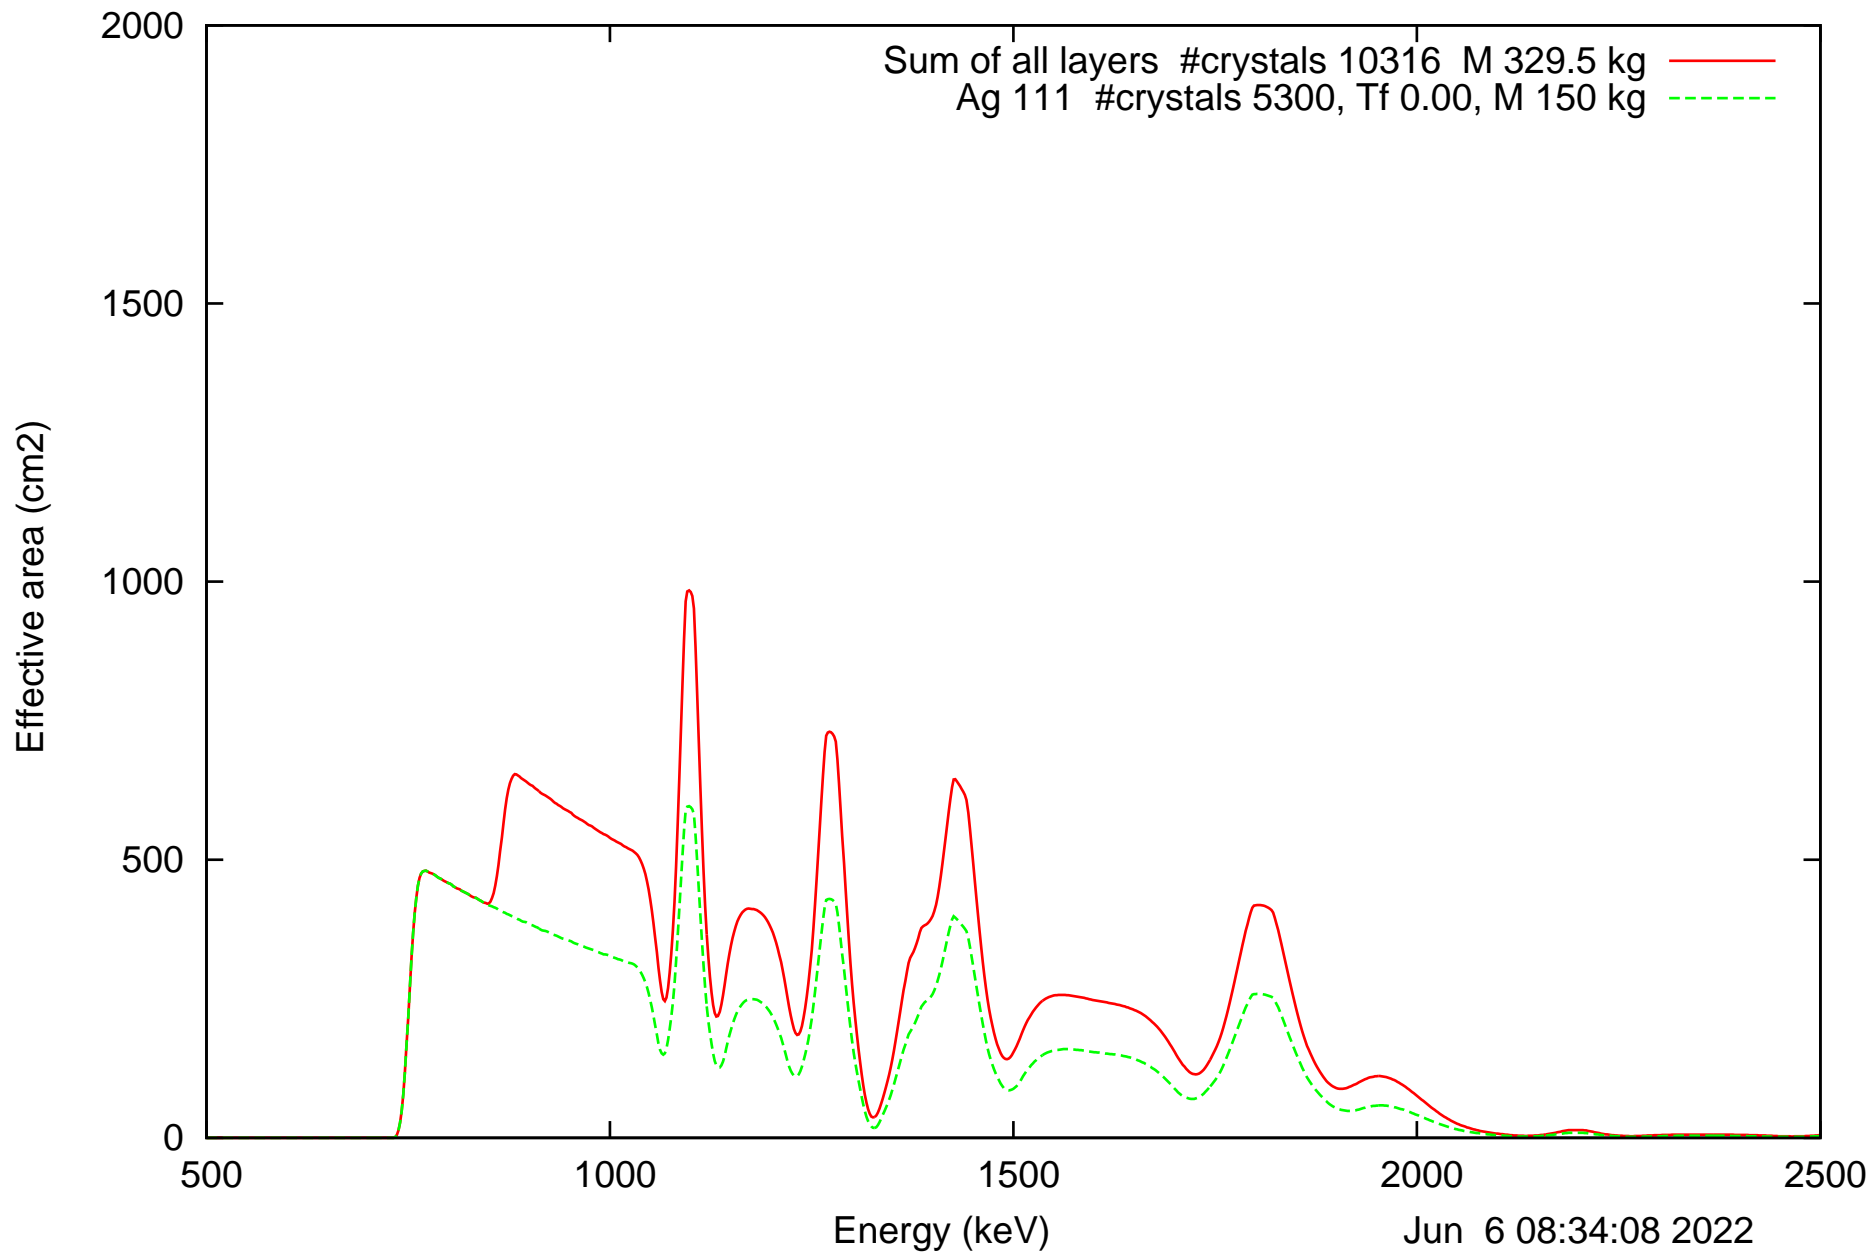

Laue lens diameter: 351 cm, Detect.diameter: 5.0 cm, mosaic: 0.5 arcmin

Laue lens diameter: 351 cm, Detect.diameter: 5.0 cm, mosaic: 0.5 arcmin

Laue lens diameter: 351 cm, Detect.diameter: 5.0 cm, mosaic: 0.5 arcmin