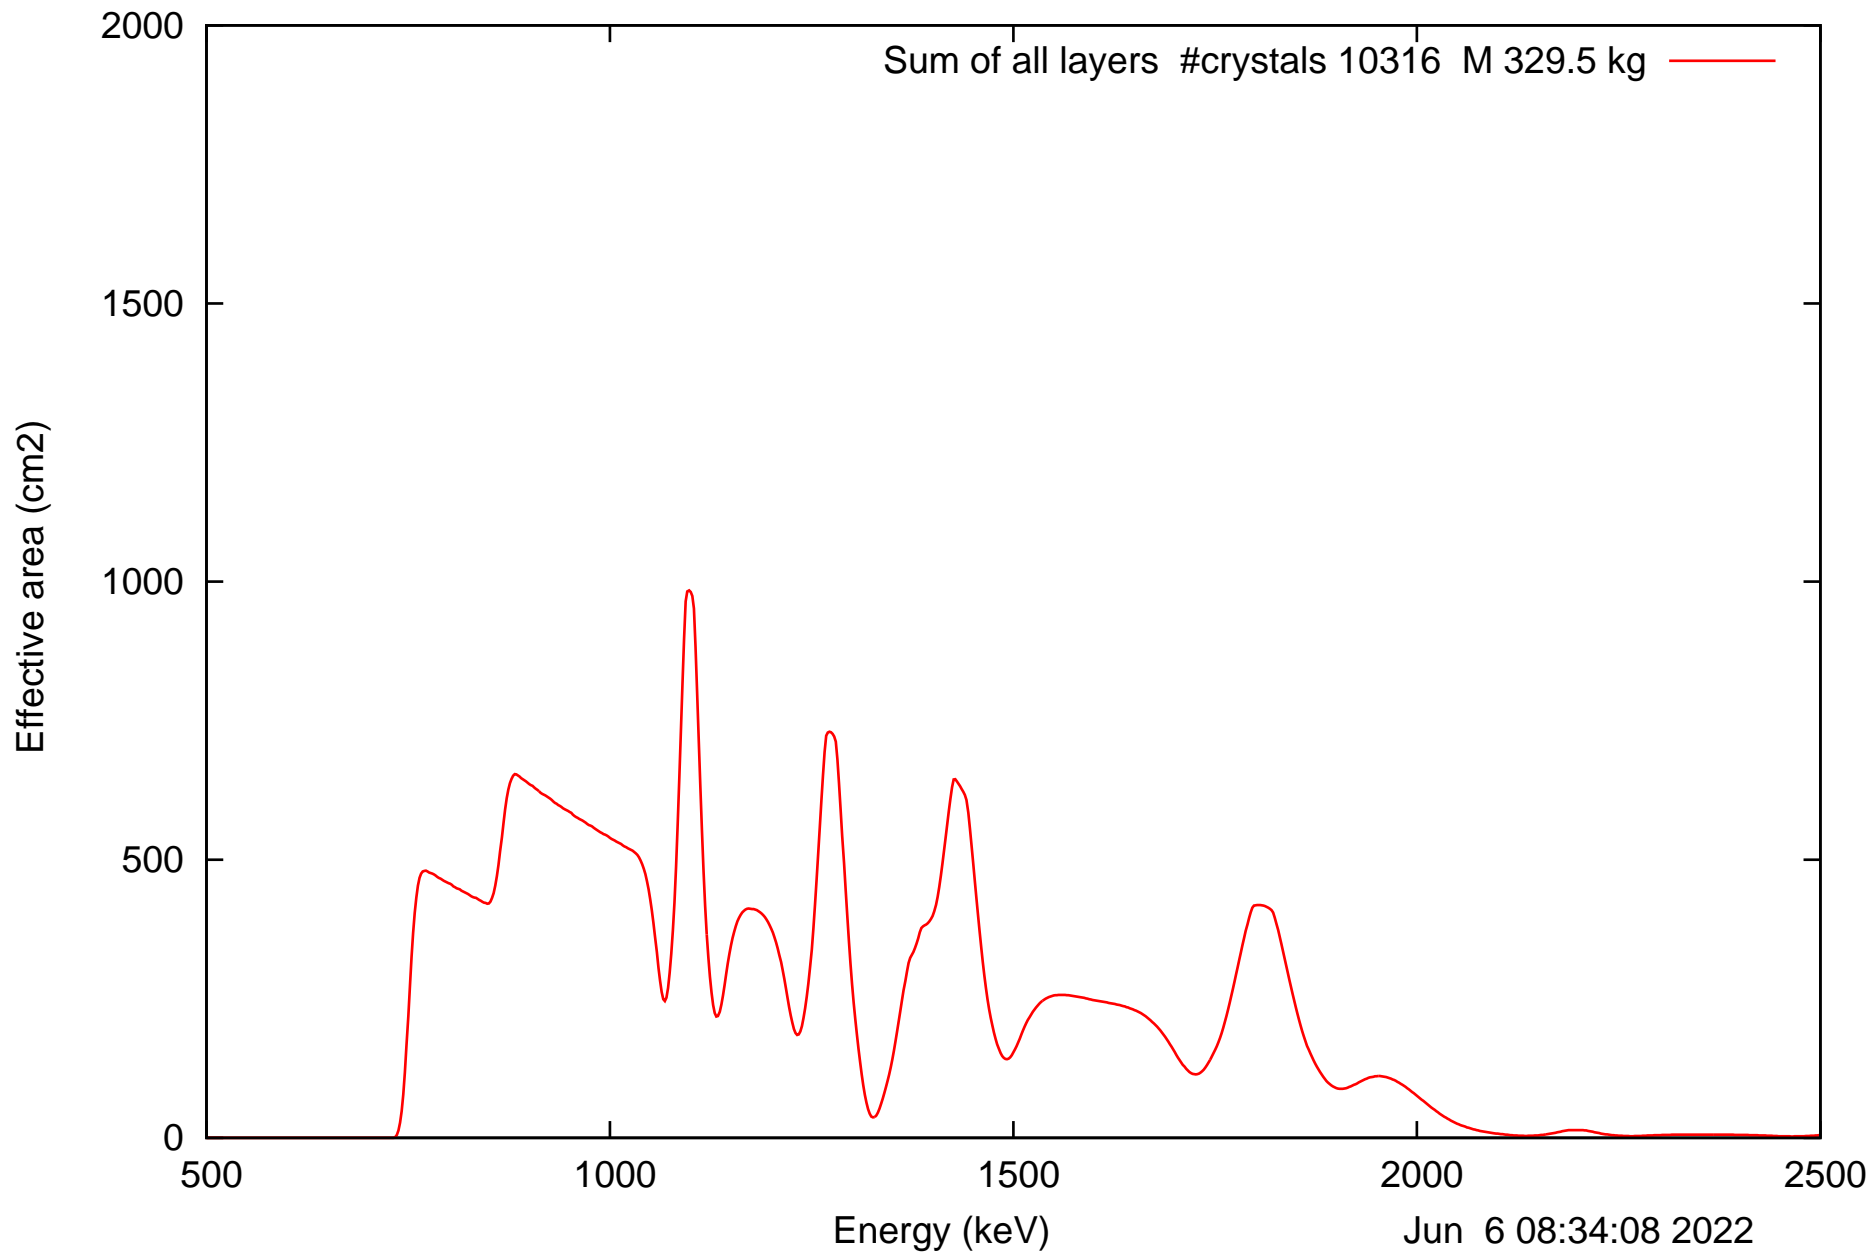

Laue lens diameter: 351 cm, Detect.diameter: 5.0 cm, mosaic: 0.5 arcmin

Laue lens diameter: 351 cm, Detect.diameter: 5.0 cm, mosaic: 0.5 arcmin

Laue lens diameter: 351 cm, Detect.diameter: 5.0 cm, mosaic: 0.5 arcmin