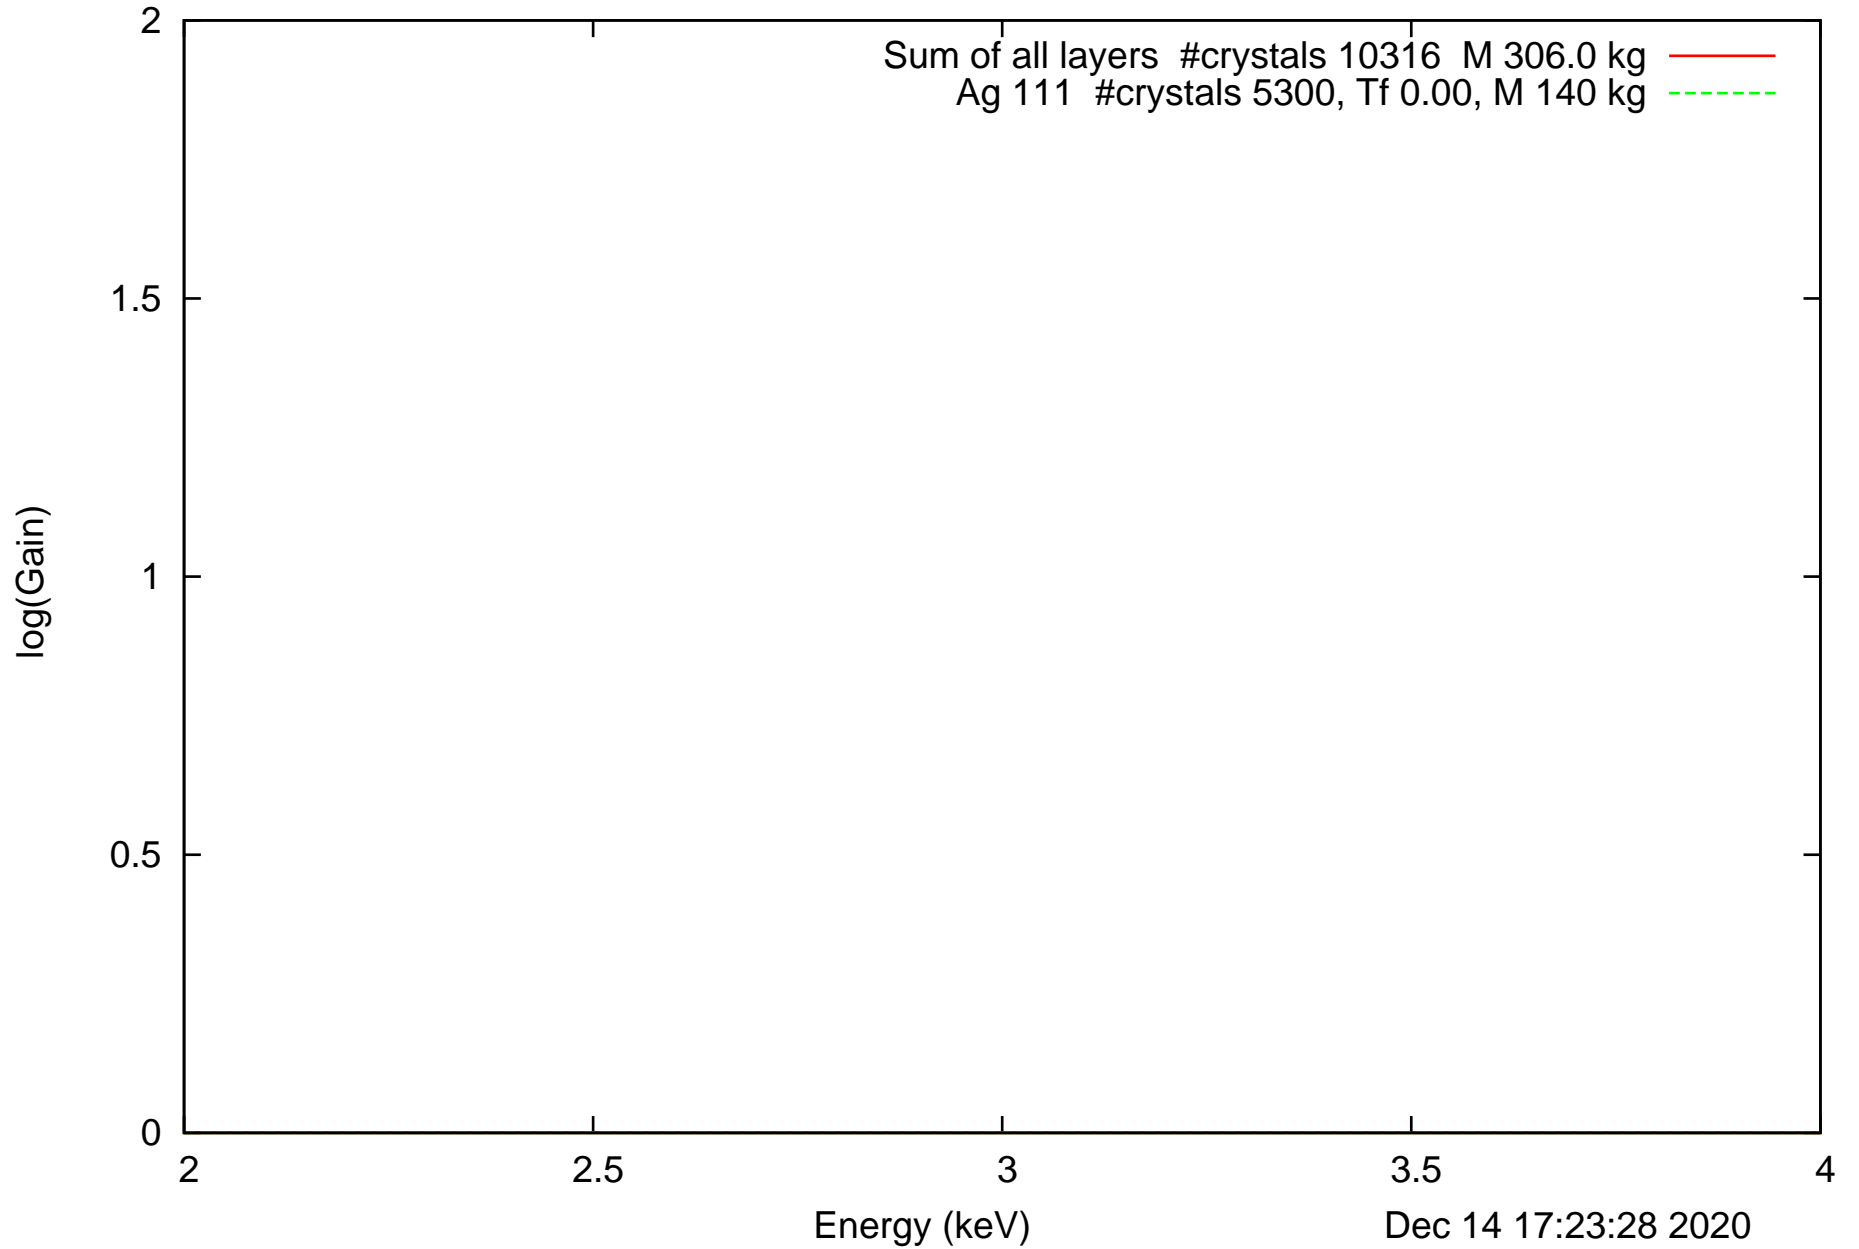

Laue lens diameter: 351 cm, Detect.diameter: 5.0 cm, mosaic: 0.5 arcmin

Laue lens diameter: 351 cm, Detect.diameter: 5.0 cm, mosaic: 0.5 arcmin

Laue lens diameter: 351 cm, Detect.diameter: 5.0 cm, mosaic: 0.5 arcmin