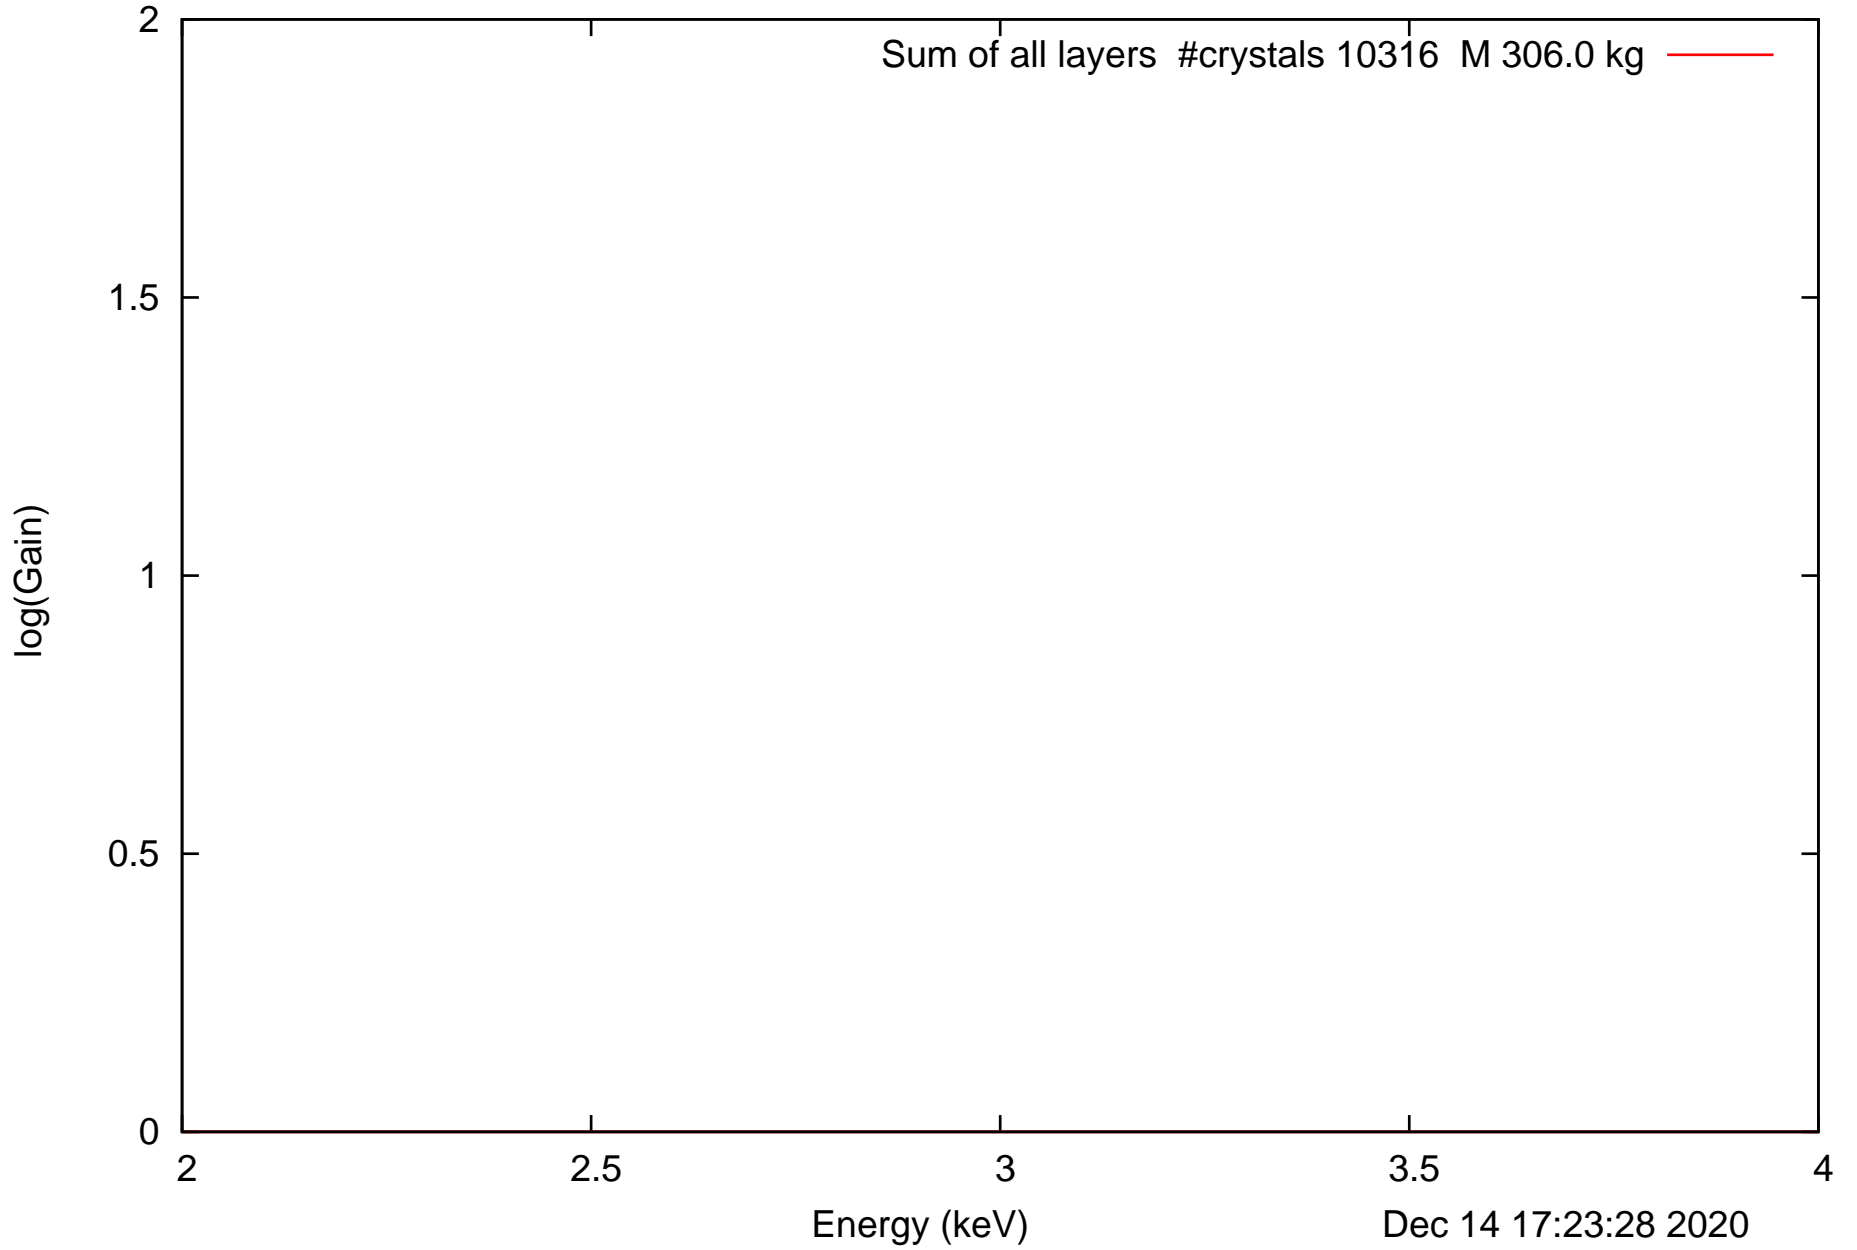

Laue lens diameter: 351 cm, Detect.diameter: 5.0 cm, mosaic: 0.5 arcmin

Laue lens diameter: 351 cm, Detect.diameter: 5.0 cm, mosaic: 0.5 arcmin

Laue lens diameter: 351 cm, Detect.diameter: 5.0 cm, mosaic: 0.5 arcmin