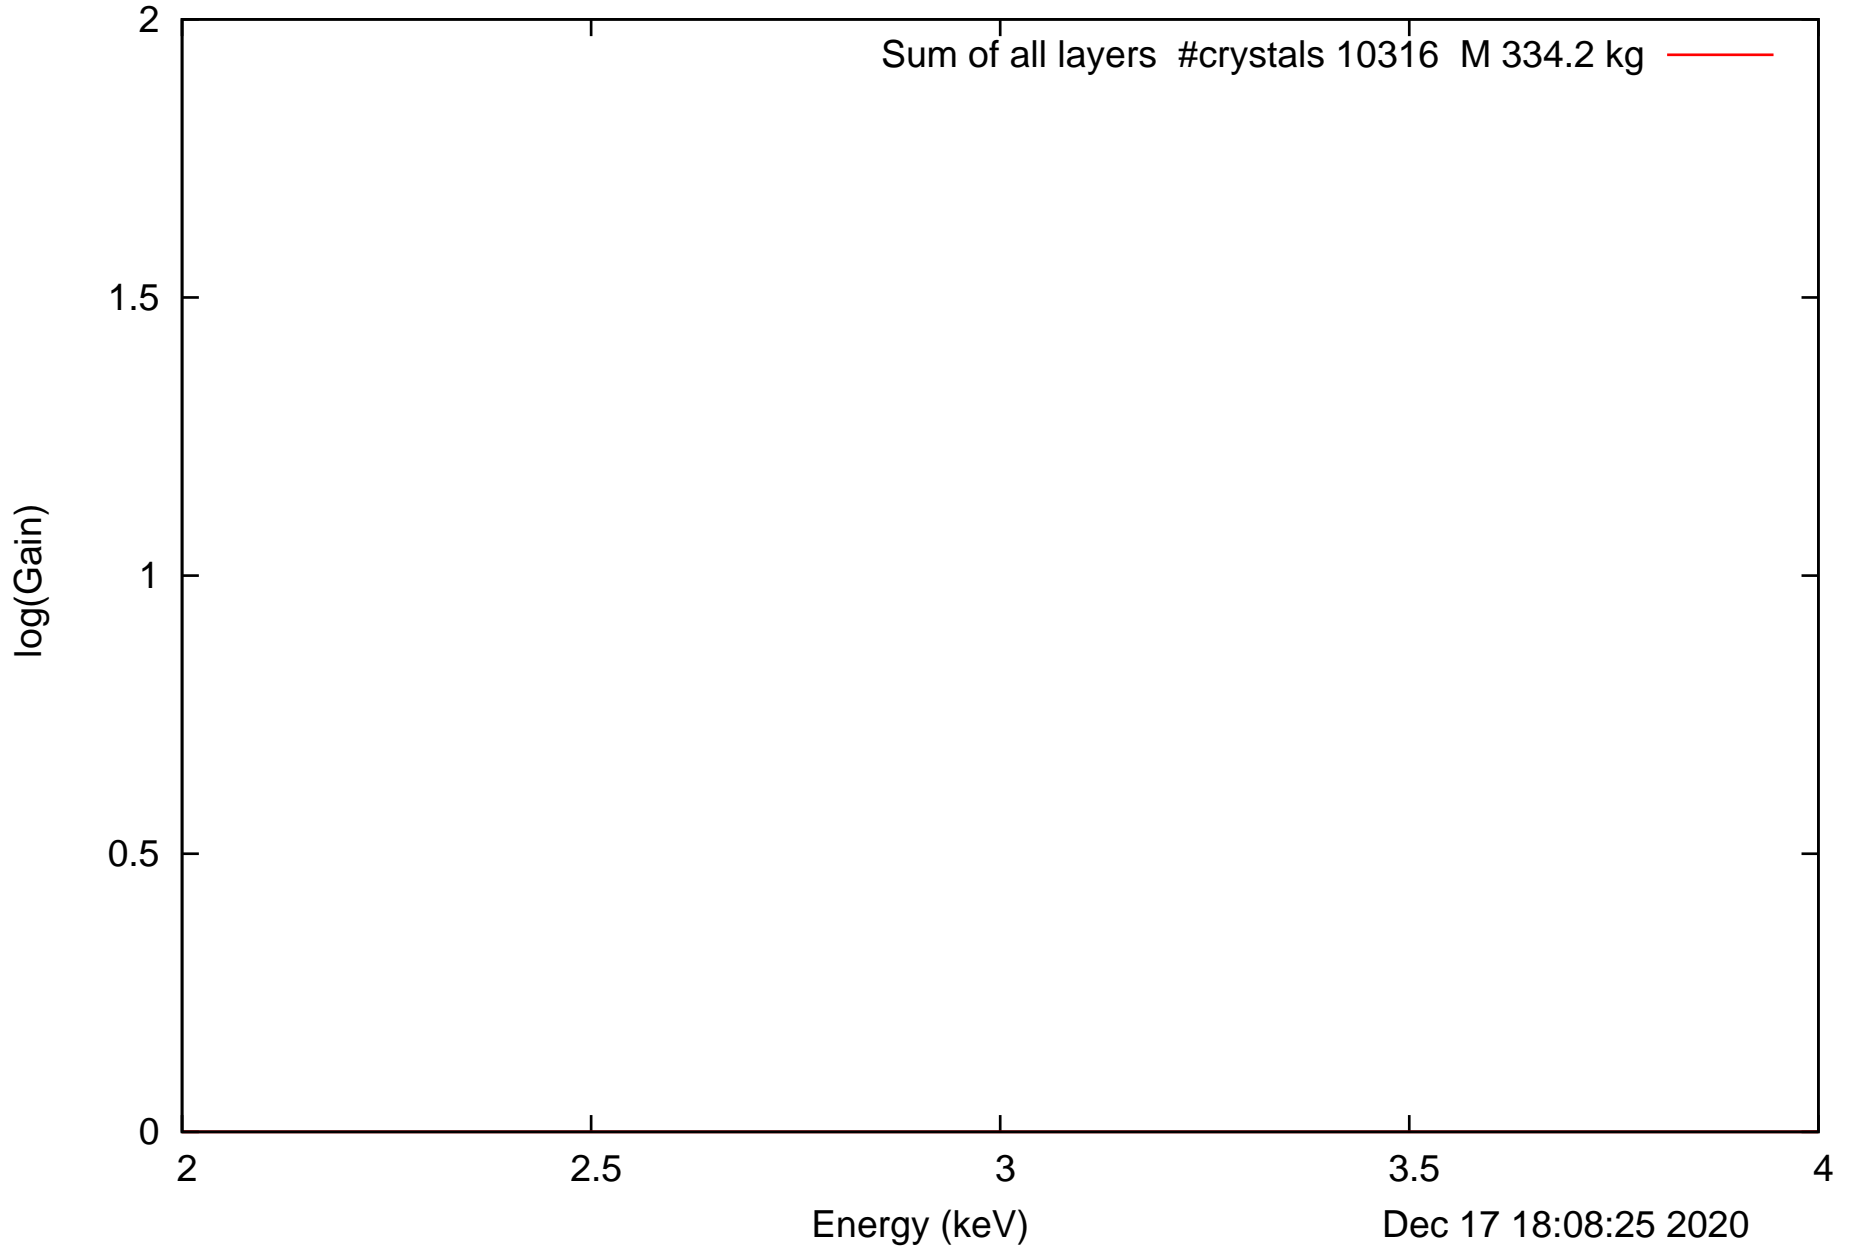

Laue lens diameter: 351 cm, Detect.diameter: 5.0 cm, mosaic: 0.5 arcmin

Laue lens diameter: 351 cm, Detect.diameter: 5.0 cm, mosaic: 0.5 arcmin

Laue lens diameter: 351 cm, Detect.diameter: 5.0 cm, mosaic: 0.5 arcmin

Laue lens diameter: 351 cm, Detect.diameter: 5.0 cm, mosaic: 0.5 arcmin