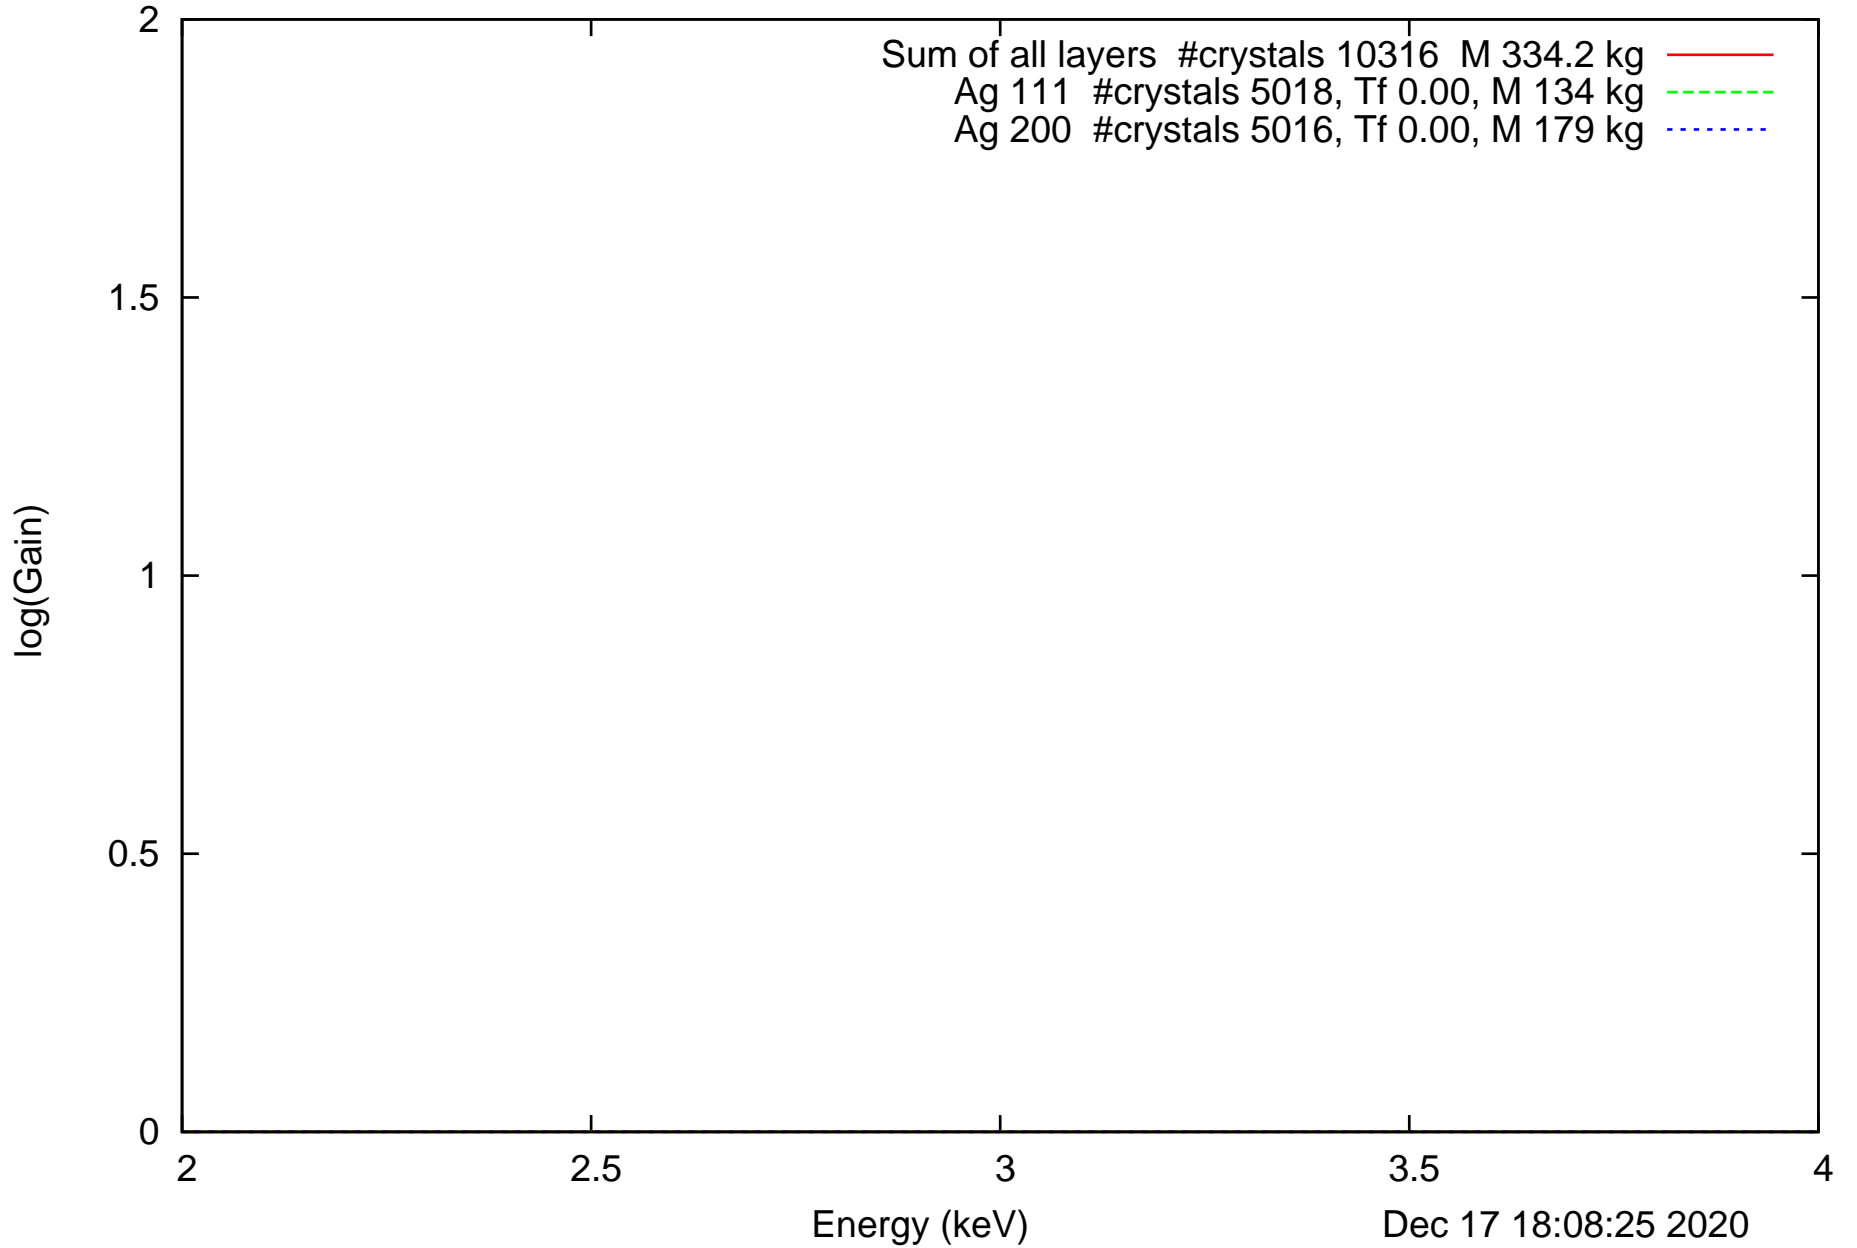

Laue lens diameter: 351 cm, Detect.diameter: 5.0 cm, mosaic: 0.5 arcmin

Laue lens diameter: 351 cm, Detect.diameter: 5.0 cm, mosaic: 0.5 arcmin

Laue lens diameter: 351 cm, Detect.diameter: 5.0 cm, mosaic: 0.5 arcmin

Laue lens diameter: 351 cm, Detect.diameter: 5.0 cm, mosaic: 0.5 arcmin