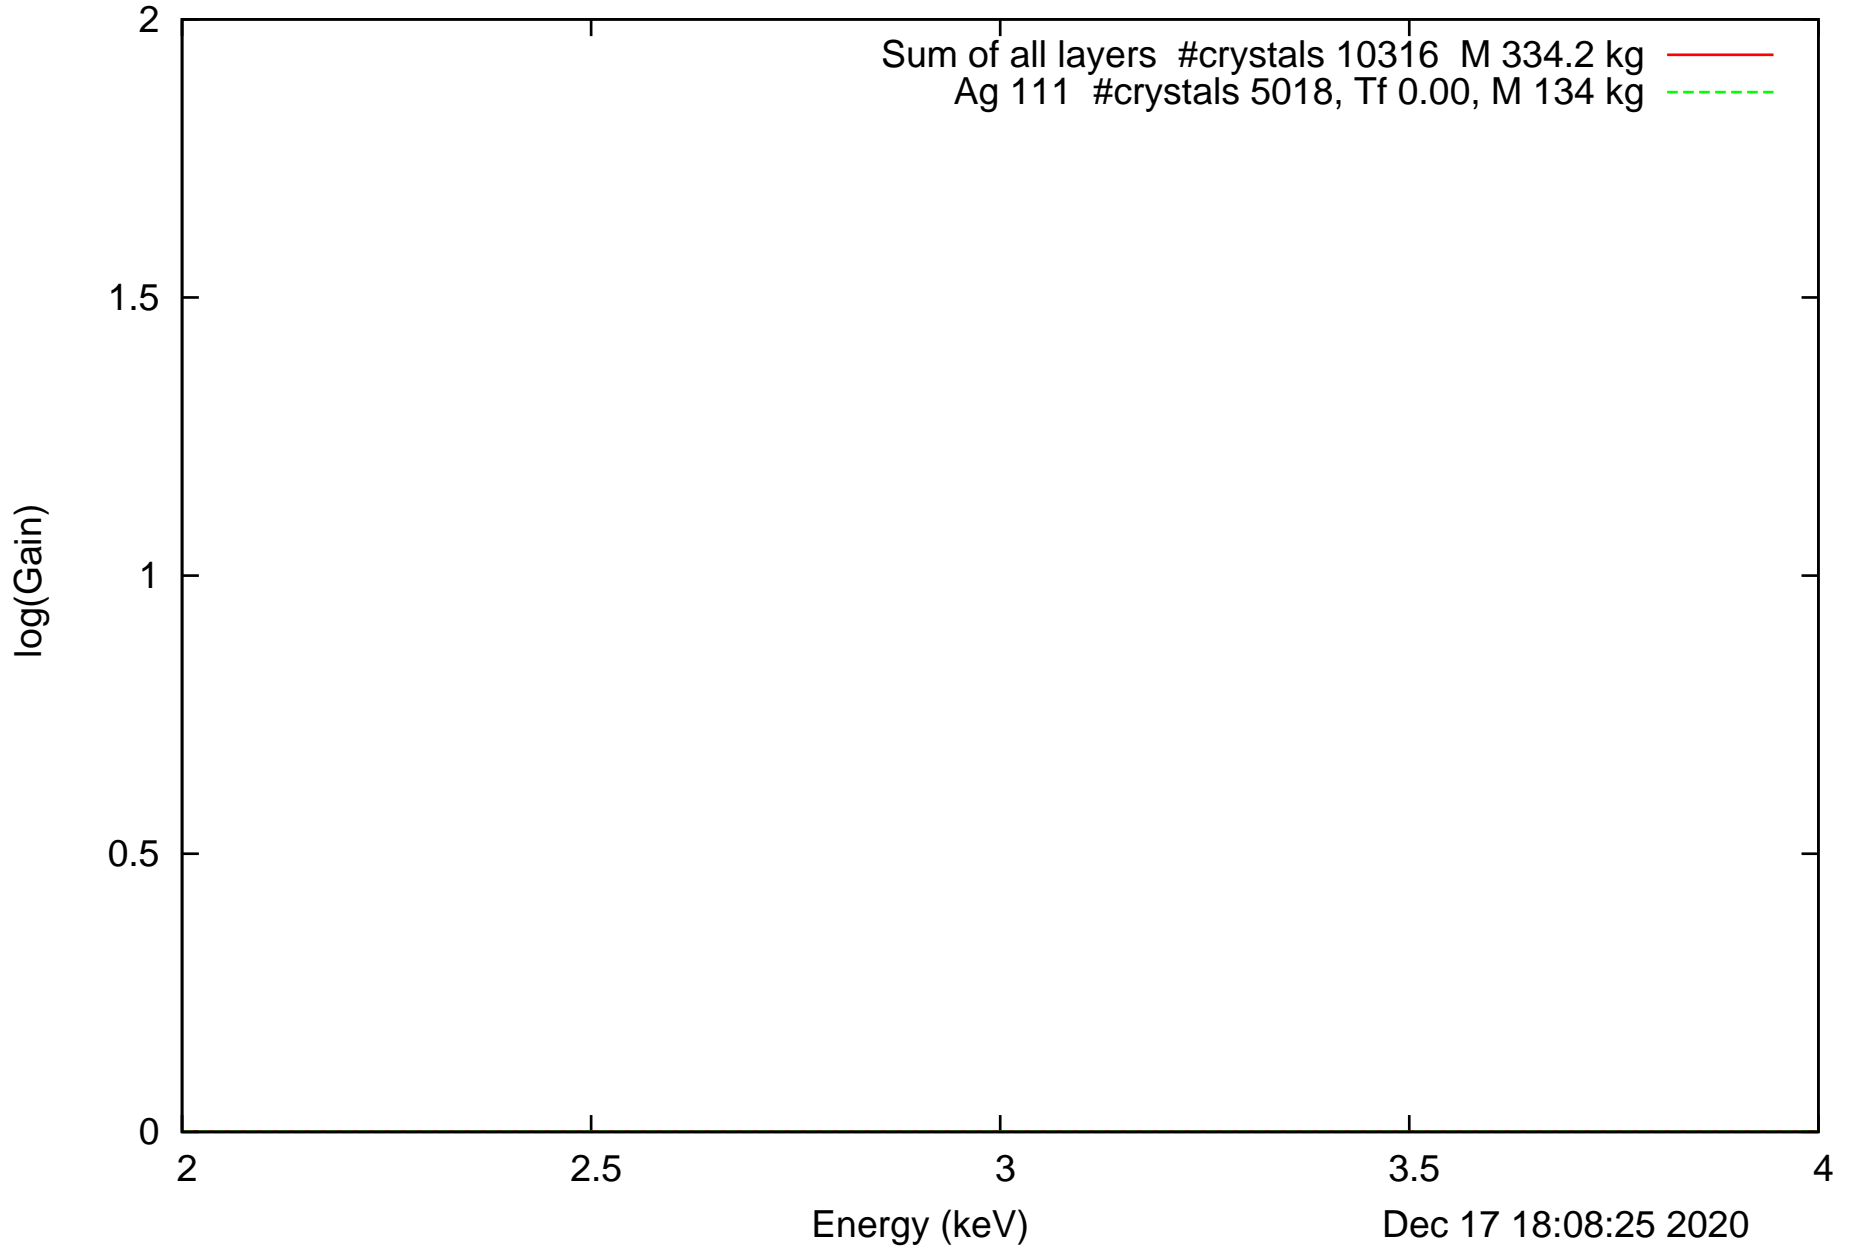

Laue lens diameter: 351 cm, Detect.diameter: 5.0 cm, mosaic: 0.5 arcmin

Laue lens diameter: 351 cm, Detect.diameter: 5.0 cm, mosaic: 0.5 arcmin

Laue lens diameter: 351 cm, Detect.diameter: 5.0 cm, mosaic: 0.5 arcmin

Laue lens diameter: 351 cm, Detect.diameter: 5.0 cm, mosaic: 0.5 arcmin