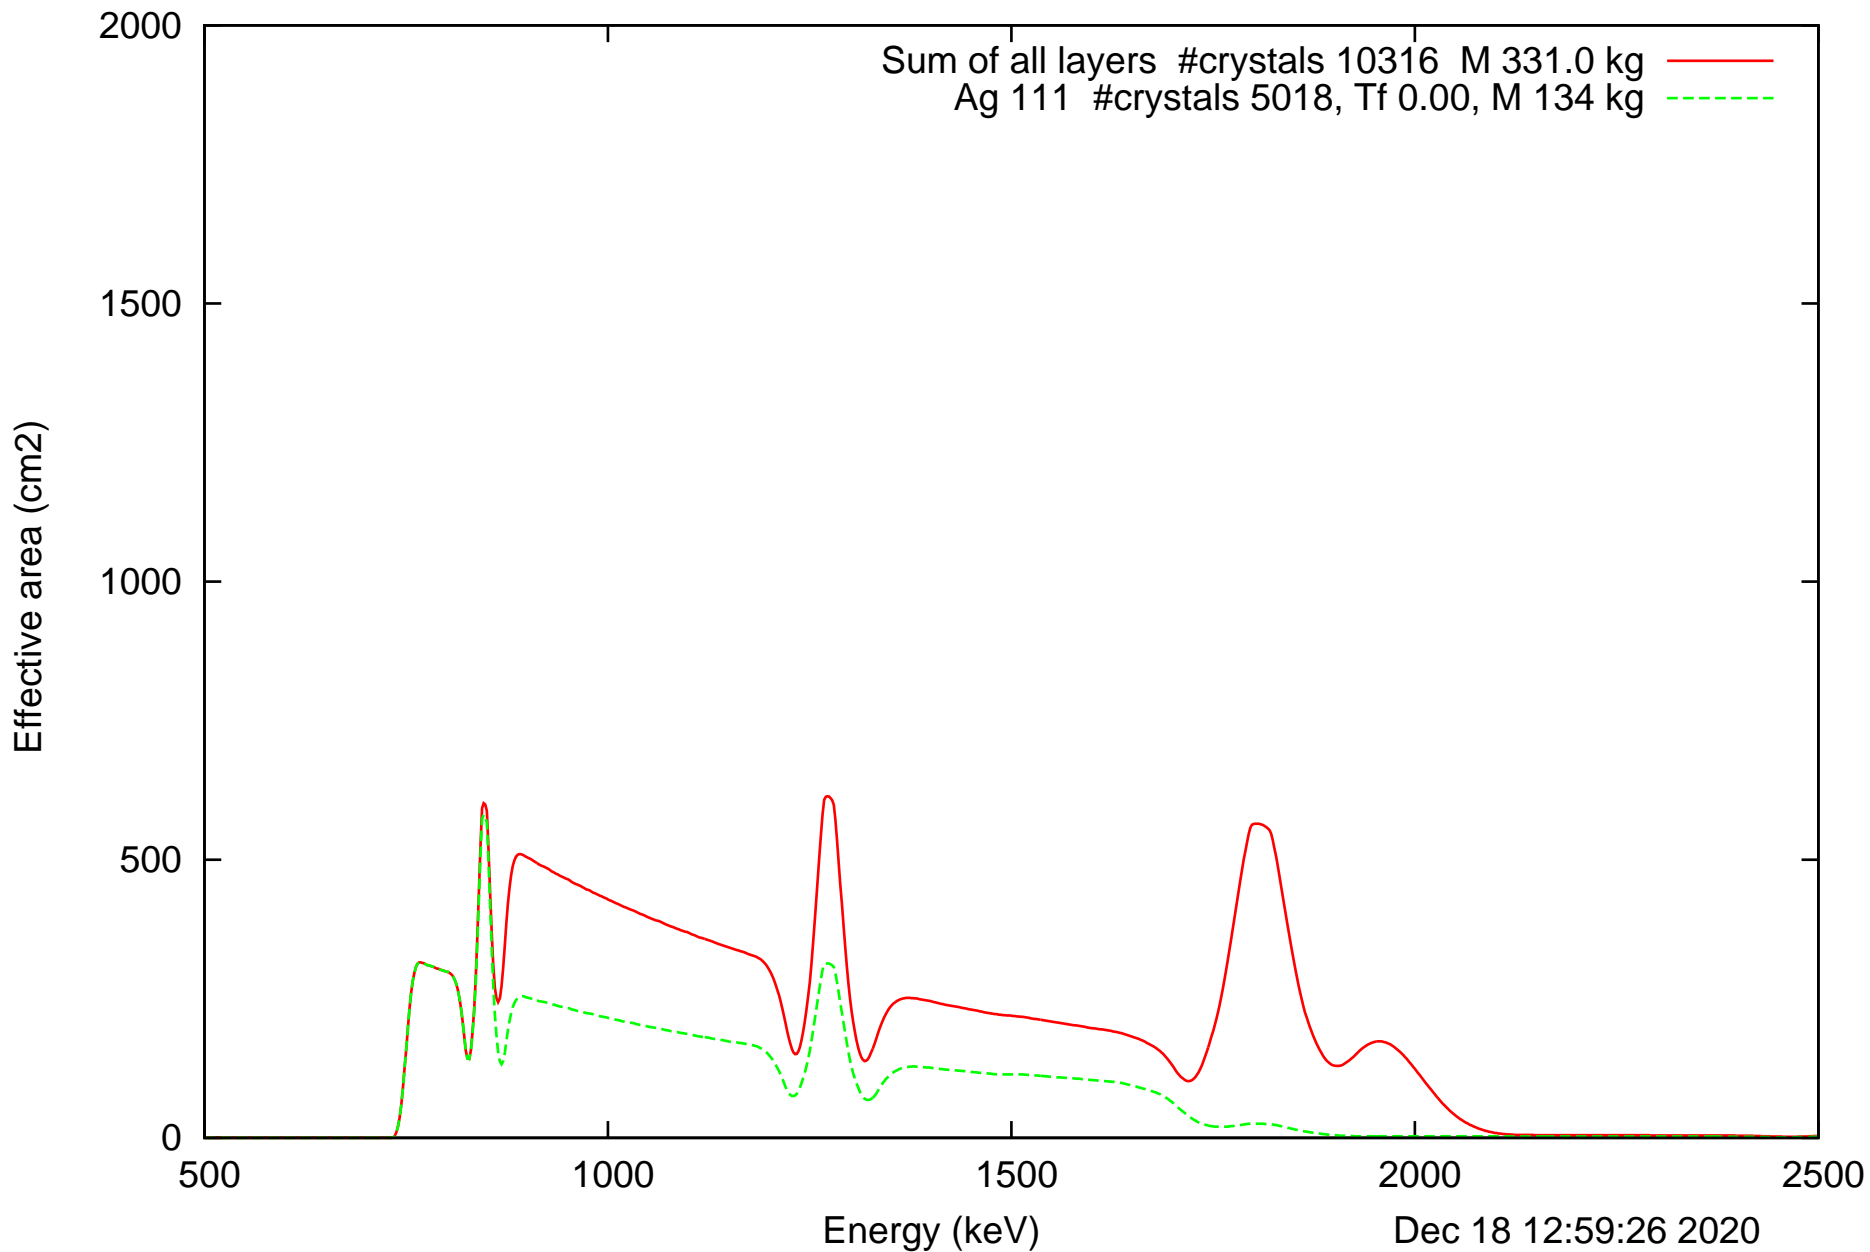

Laue lens diameter: 351 cm, Detect.diameter: 5.0 cm, mosaic: 0.5 arcmin

Laue lens diameter: 351 cm, Detect.diameter: 5.0 cm, mosaic: 0.5 arcmin

Laue lens diameter: 351 cm, Detect.diameter: 5.0 cm, mosaic: 0.5 arcmin

Laue lens diameter: 351 cm, Detect.diameter: 5.0 cm, mosaic: 0.5 arcmin

Laue lens diameter: 351 cm, Detect.diameter: 5.0 cm, mosaic: 0.5 arcmin