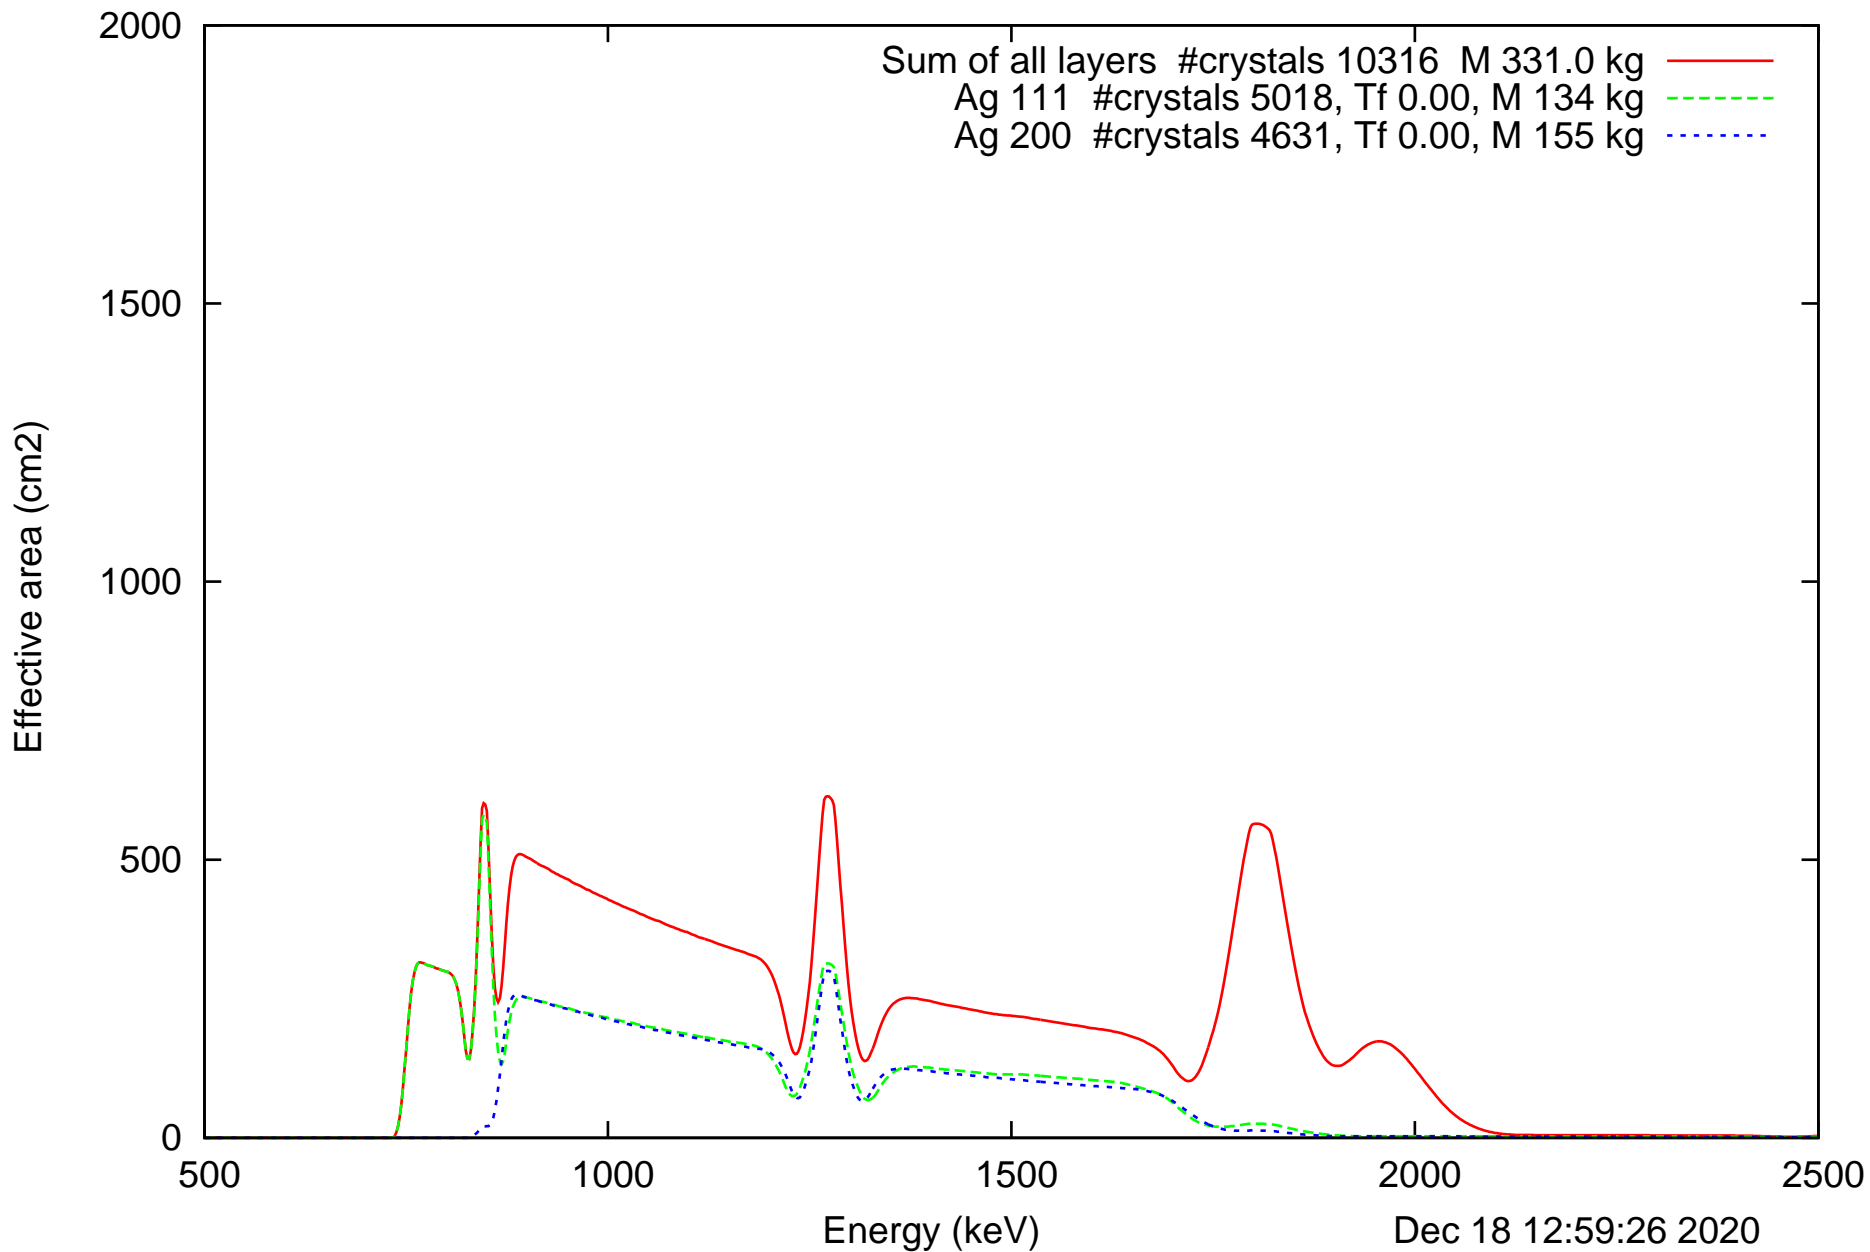

Laue lens diameter: 351 cm, Detect.diameter: 5.0 cm, mosaic: 0.5 arcmin

Laue lens diameter: 351 cm, Detect.diameter: 5.0 cm, mosaic: 0.5 arcmin

Laue lens diameter: 351 cm, Detect.diameter: 5.0 cm, mosaic: 0.5 arcmin

Laue lens diameter: 351 cm, Detect.diameter: 5.0 cm, mosaic: 0.5 arcmin

Laue lens diameter: 351 cm, Detect.diameter: 5.0 cm, mosaic: 0.5 arcmin