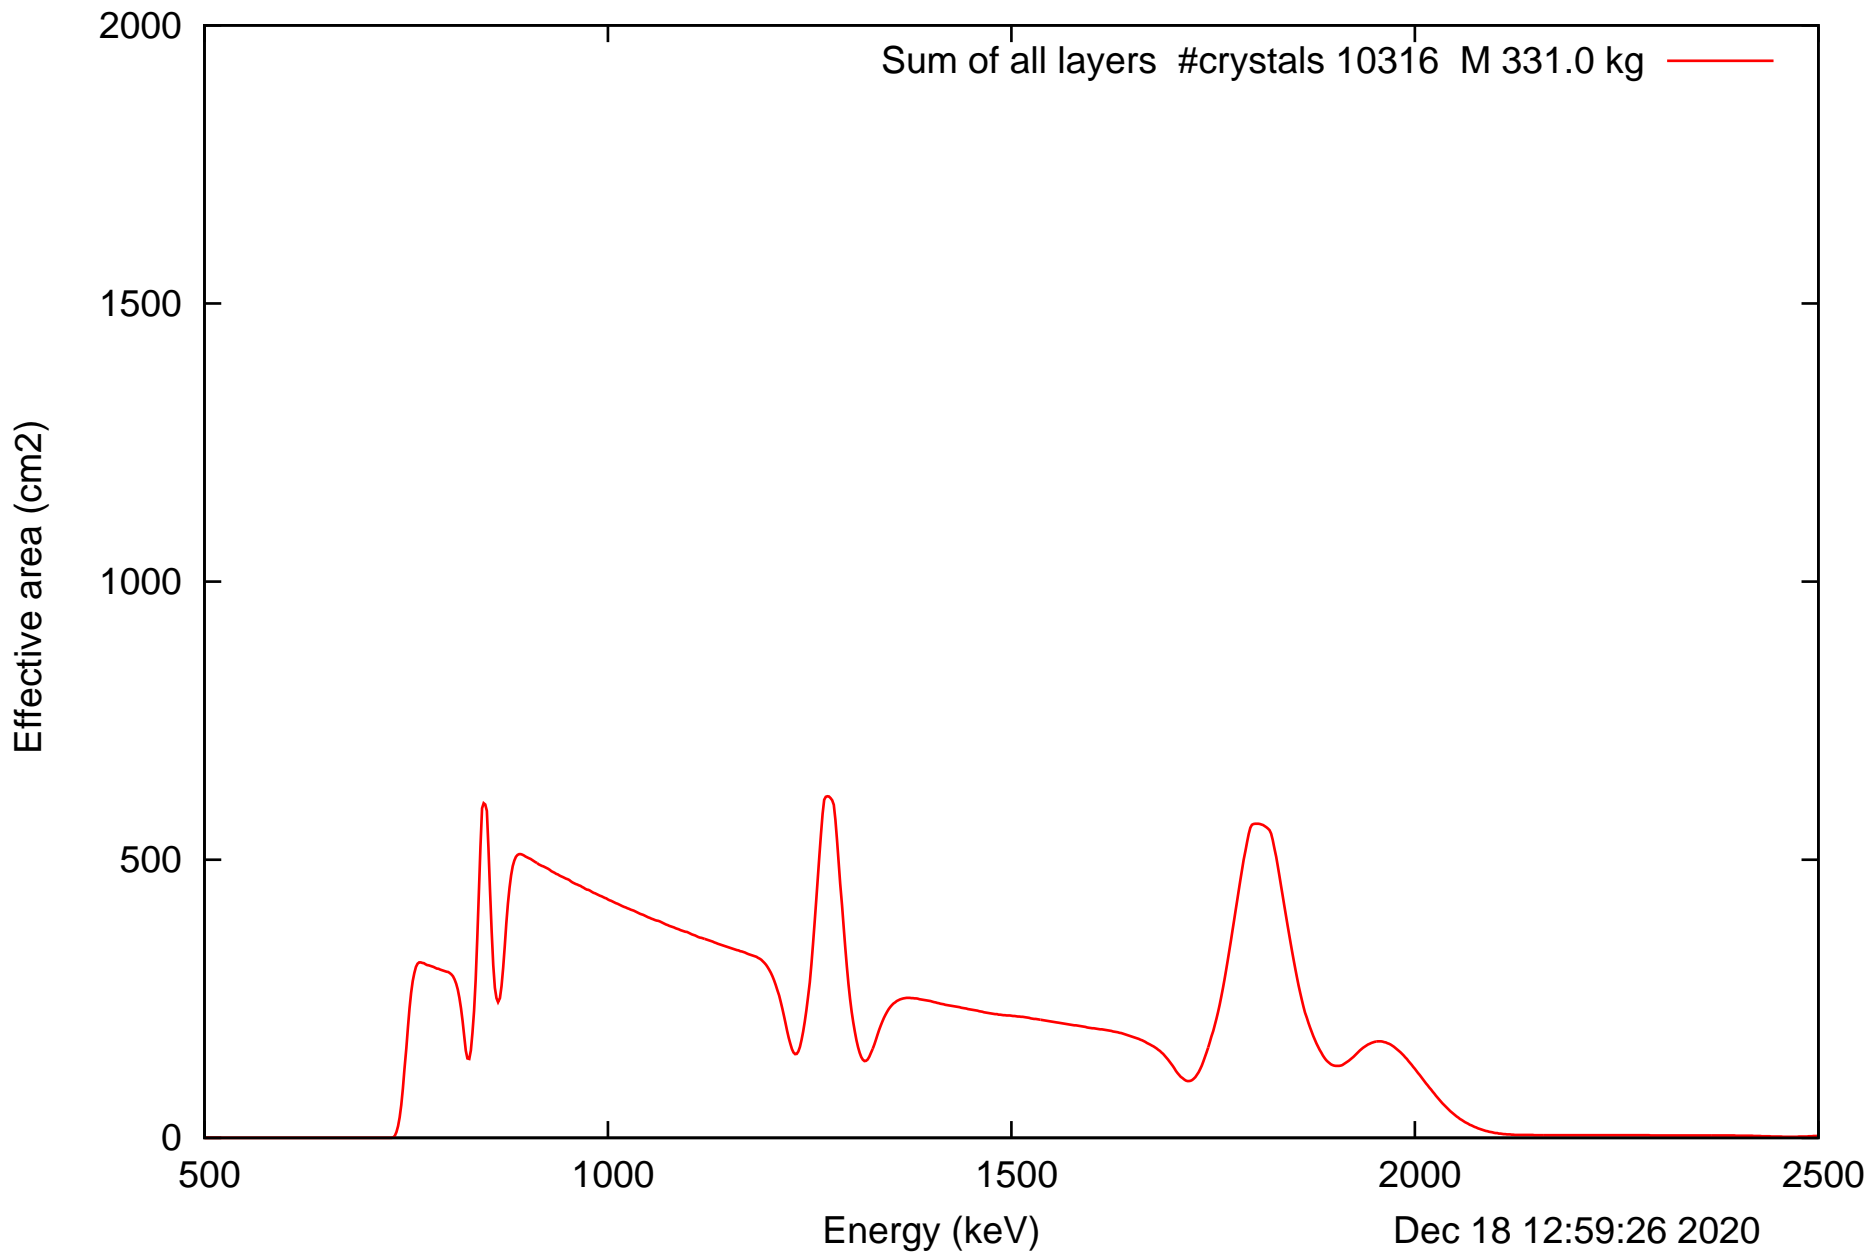

Laue lens diameter: 351 cm, Detect.diameter: 5.0 cm, mosaic: 0.5 arcmin

Laue lens diameter: 351 cm, Detect.diameter: 5.0 cm, mosaic: 0.5 arcmin

Laue lens diameter: 351 cm, Detect.diameter: 5.0 cm, mosaic: 0.5 arcmin

Laue lens diameter: 351 cm, Detect.diameter: 5.0 cm, mosaic: 0.5 arcmin

Laue lens diameter: 351 cm, Detect.diameter: 5.0 cm, mosaic: 0.5 arcmin