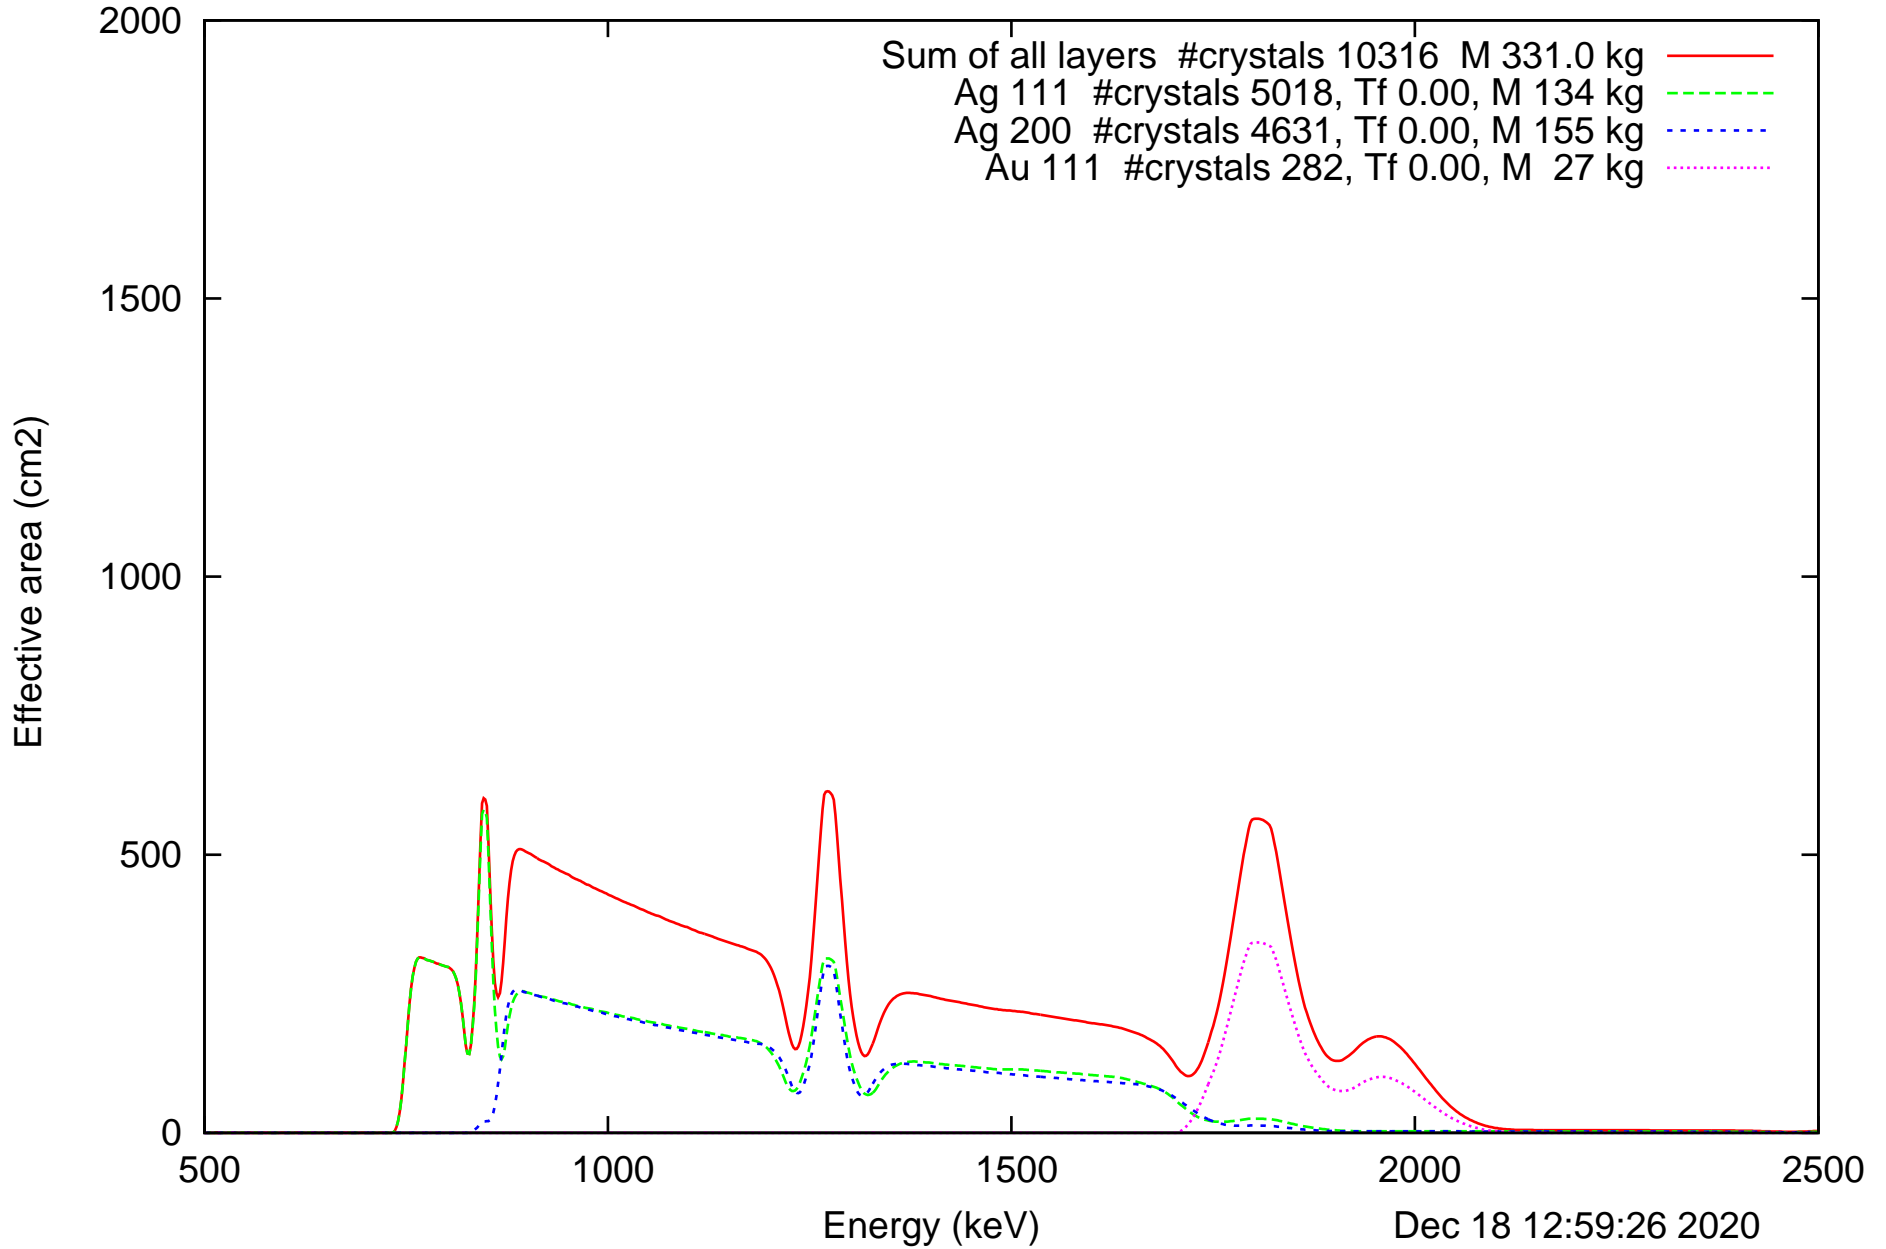

Laue lens diameter: 351 cm, Detect.diameter: 5.0 cm, mosaic: 0.5 arcmin

Laue lens diameter: 351 cm, Detect.diameter: 5.0 cm, mosaic: 0.5 arcmin

Laue lens diameter: 351 cm, Detect.diameter: 5.0 cm, mosaic: 0.5 arcmin

Laue lens diameter: 351 cm, Detect.diameter: 5.0 cm, mosaic: 0.5 arcmin

Laue lens diameter: 351 cm, Detect.diameter: 5.0 cm, mosaic: 0.5 arcmin