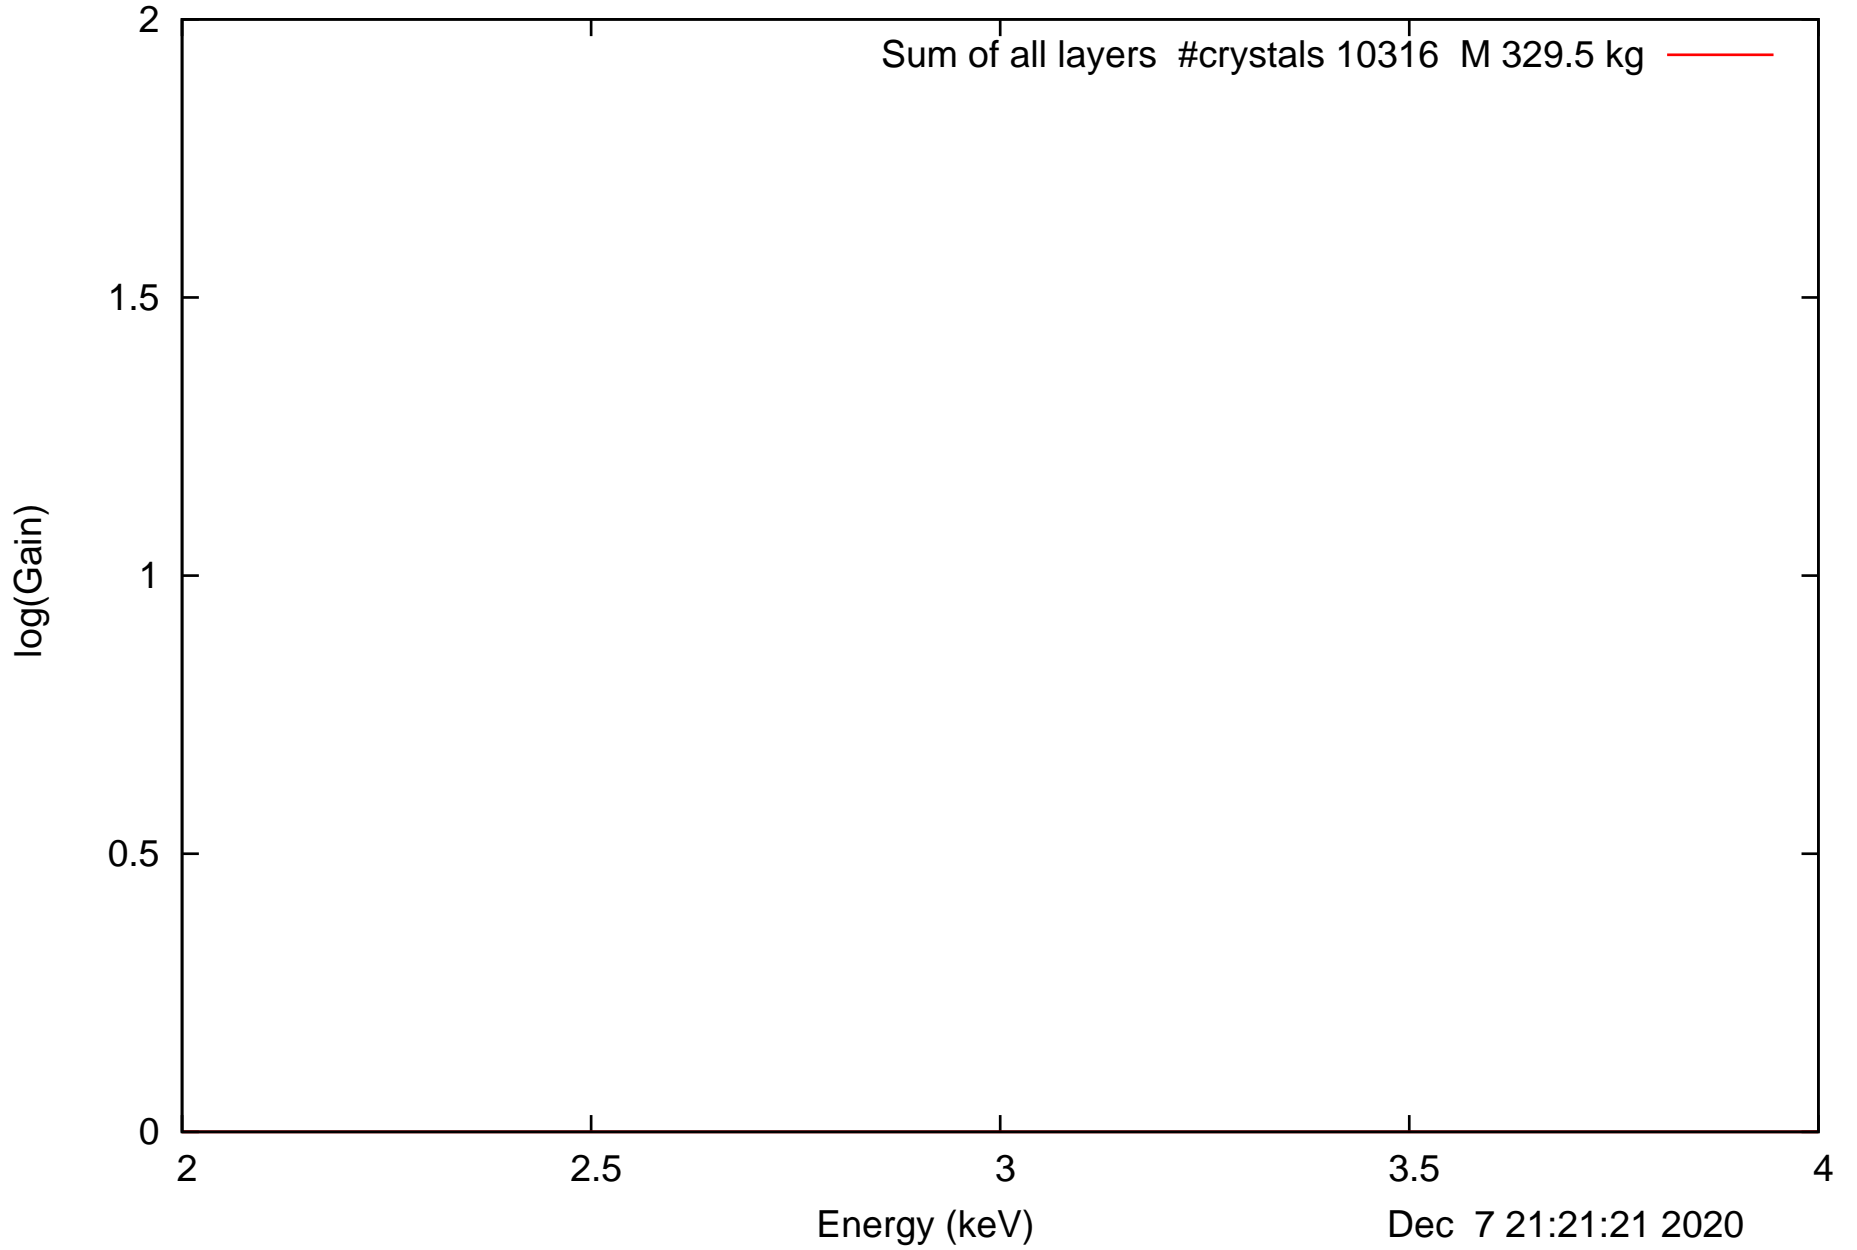

Laue lens diameter: 351 cm, Detect.diameter: 5.0 cm, mosaic: 0.5 arcmin

Laue lens diameter: 351 cm, Detect.diameter: 5.0 cm, mosaic: 0.5 arcmin

Laue lens diameter: 351 cm, Detect.diameter: 5.0 cm, mosaic: 0.5 arcmin