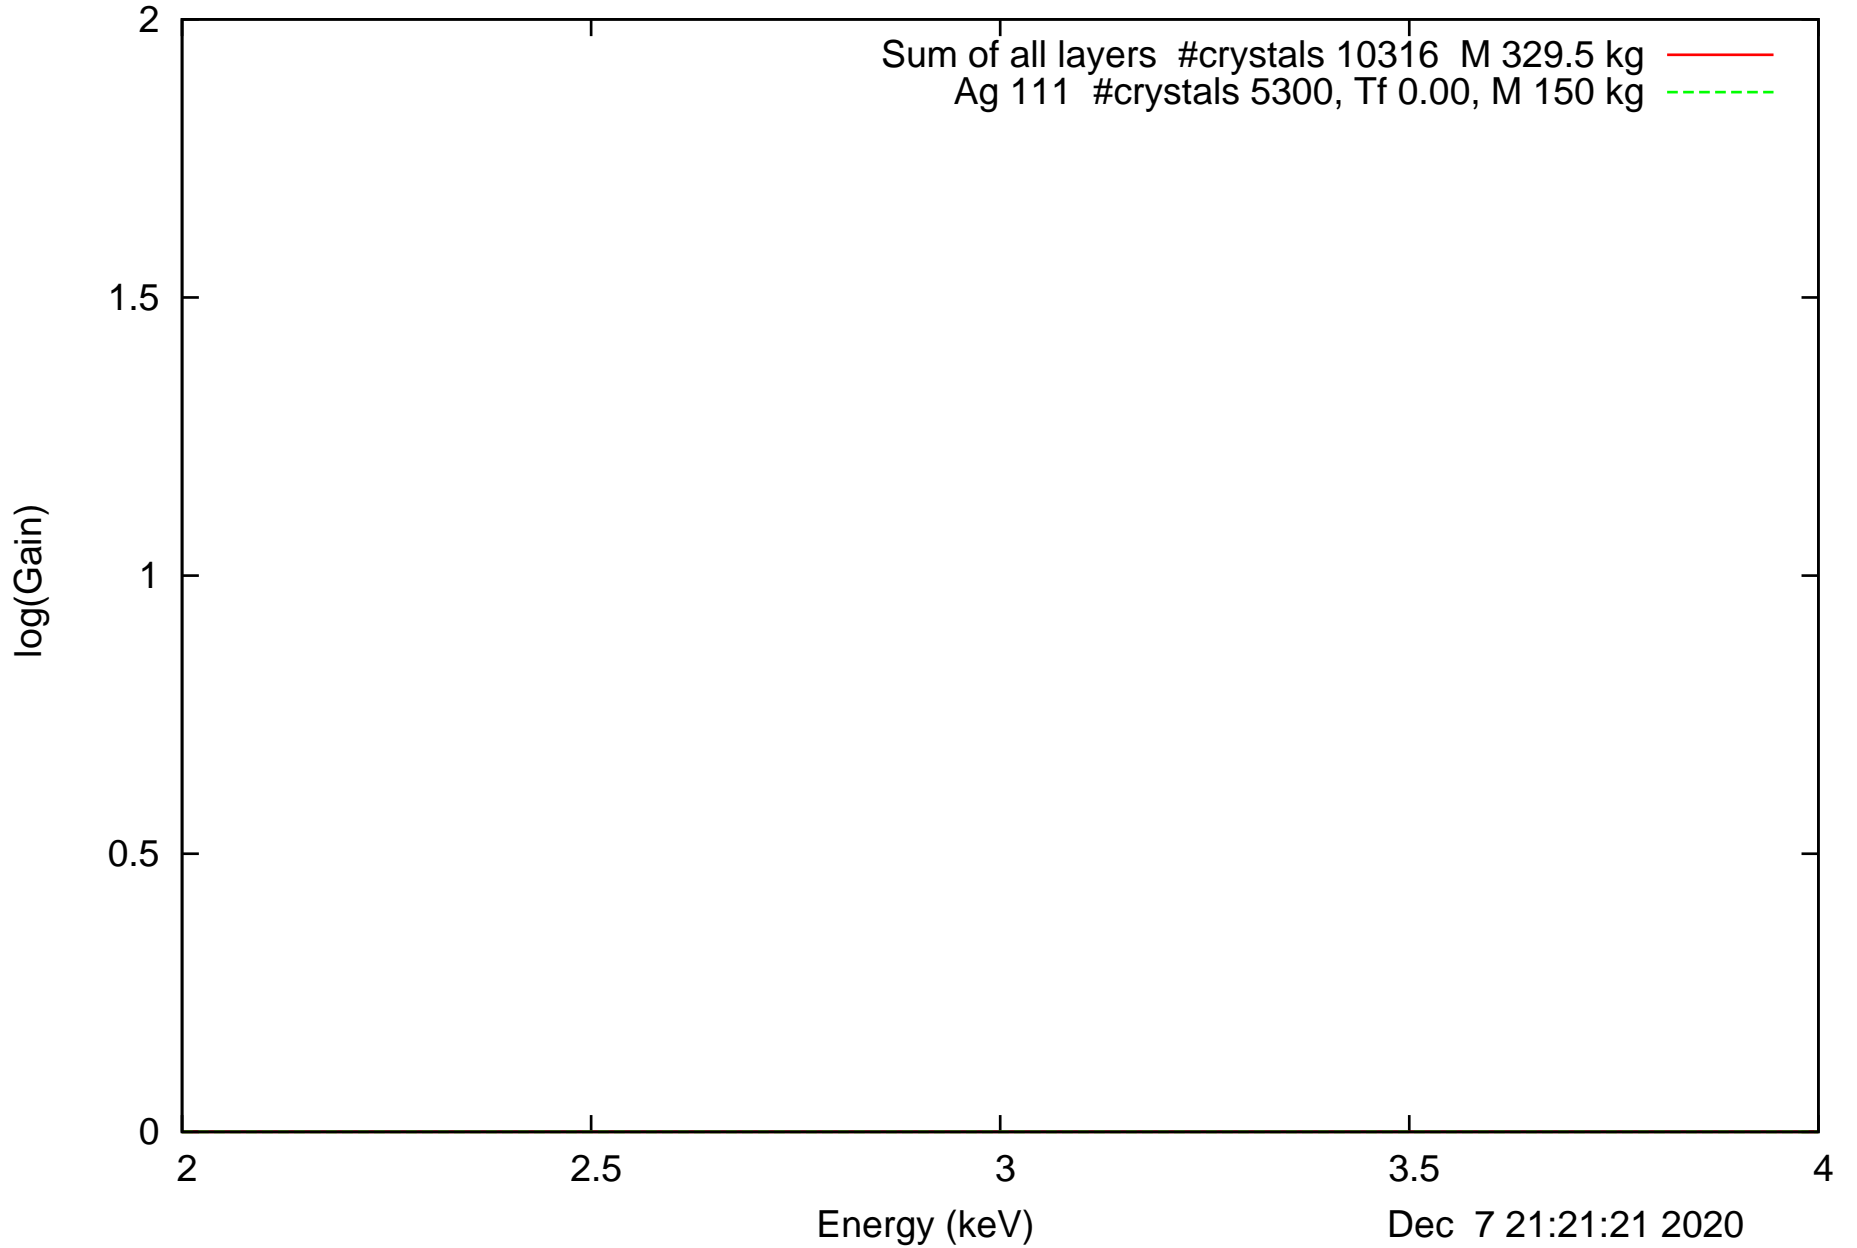

Laue lens diameter: 351 cm, Detect.diameter: 5.0 cm, mosaic: 0.5 arcmin

Laue lens diameter: 351 cm, Detect.diameter: 5.0 cm, mosaic: 0.5 arcmin

Laue lens diameter: 351 cm, Detect.diameter: 5.0 cm, mosaic: 0.5 arcmin