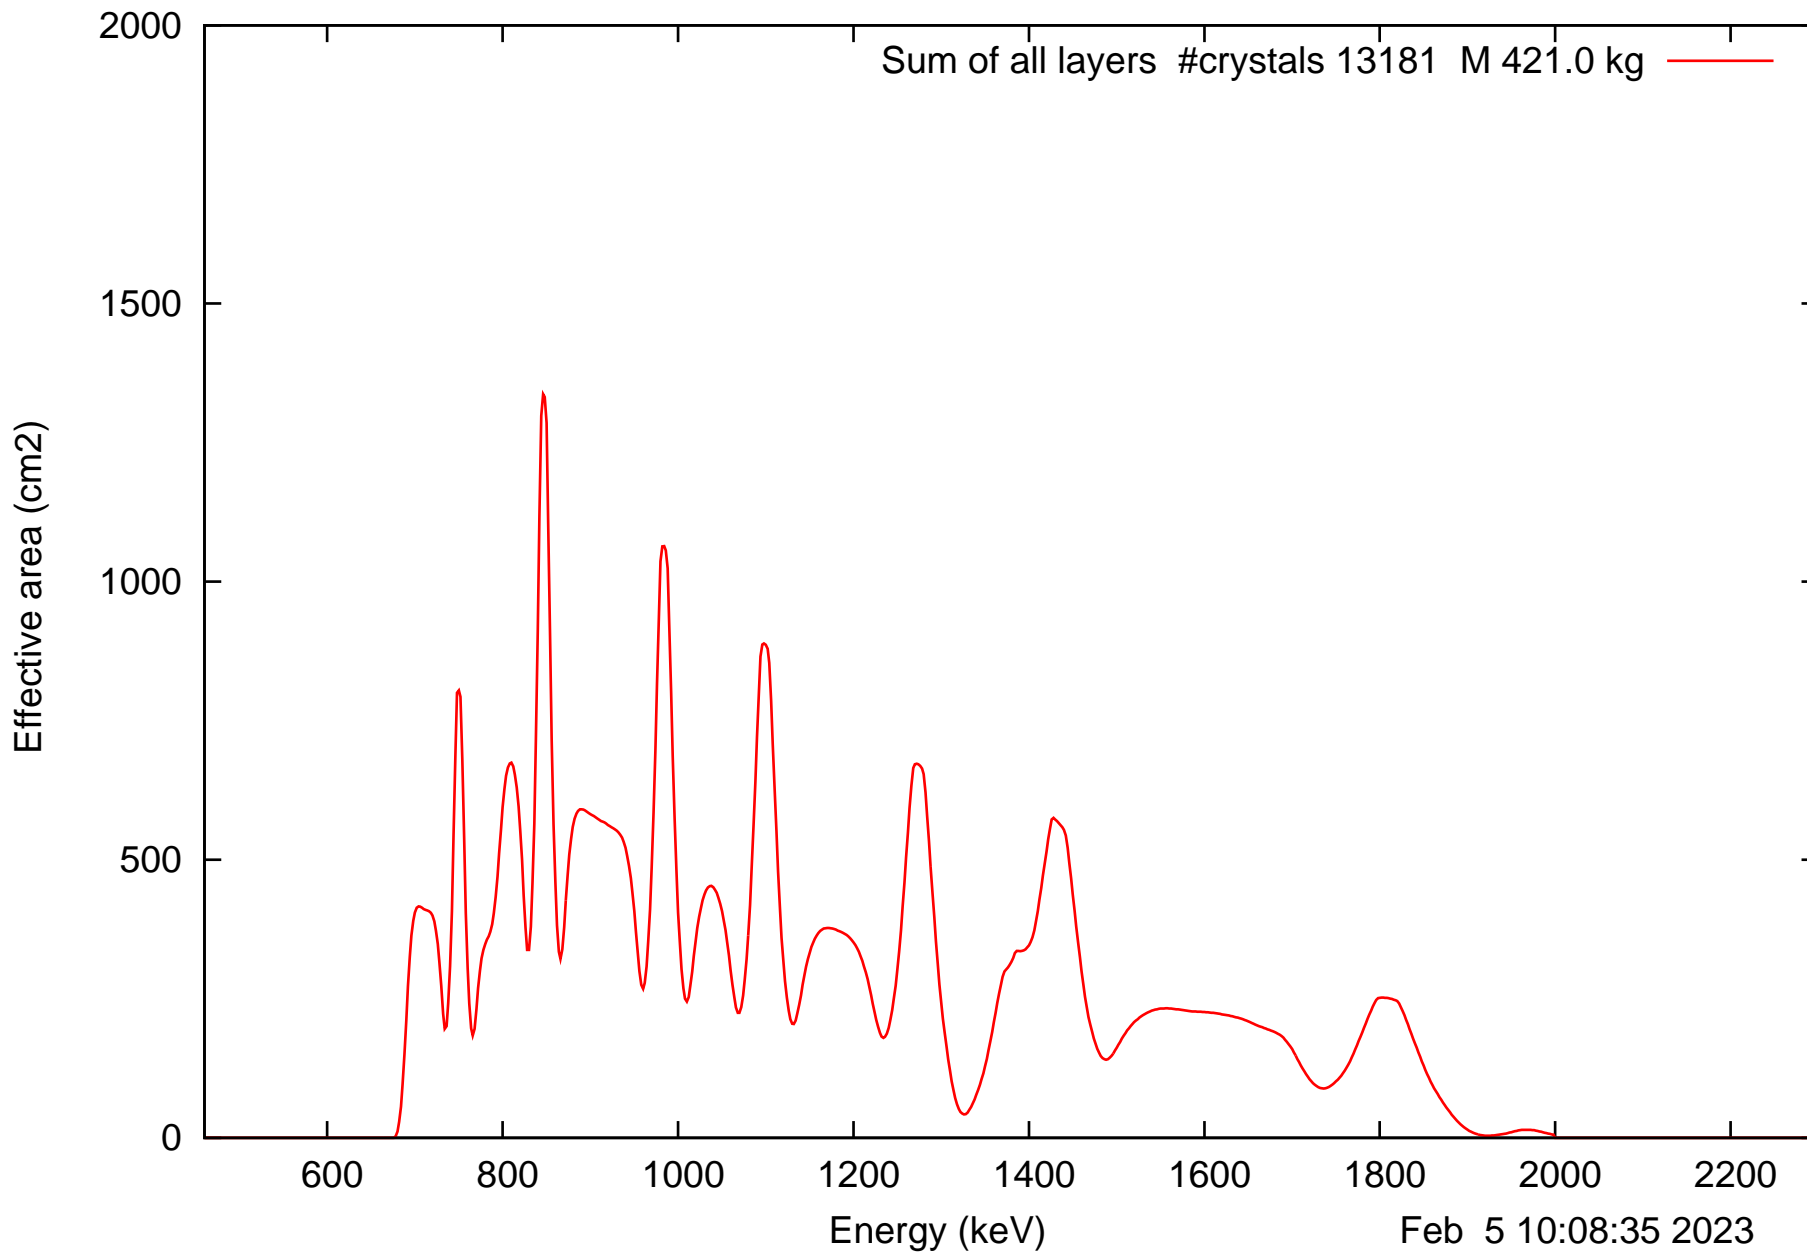

Laue lens diameter: 396 cm, Detect.diameter: 5.0 cm, mosaic: 0.5 arcmin

Laue lens diameter: 396 cm, Detect.diameter: 5.0 cm, mosaic: 0.5 arcmin

Laue lens diameter: 396 cm, Detect.diameter: 5.0 cm, mosaic: 0.5 arcmin