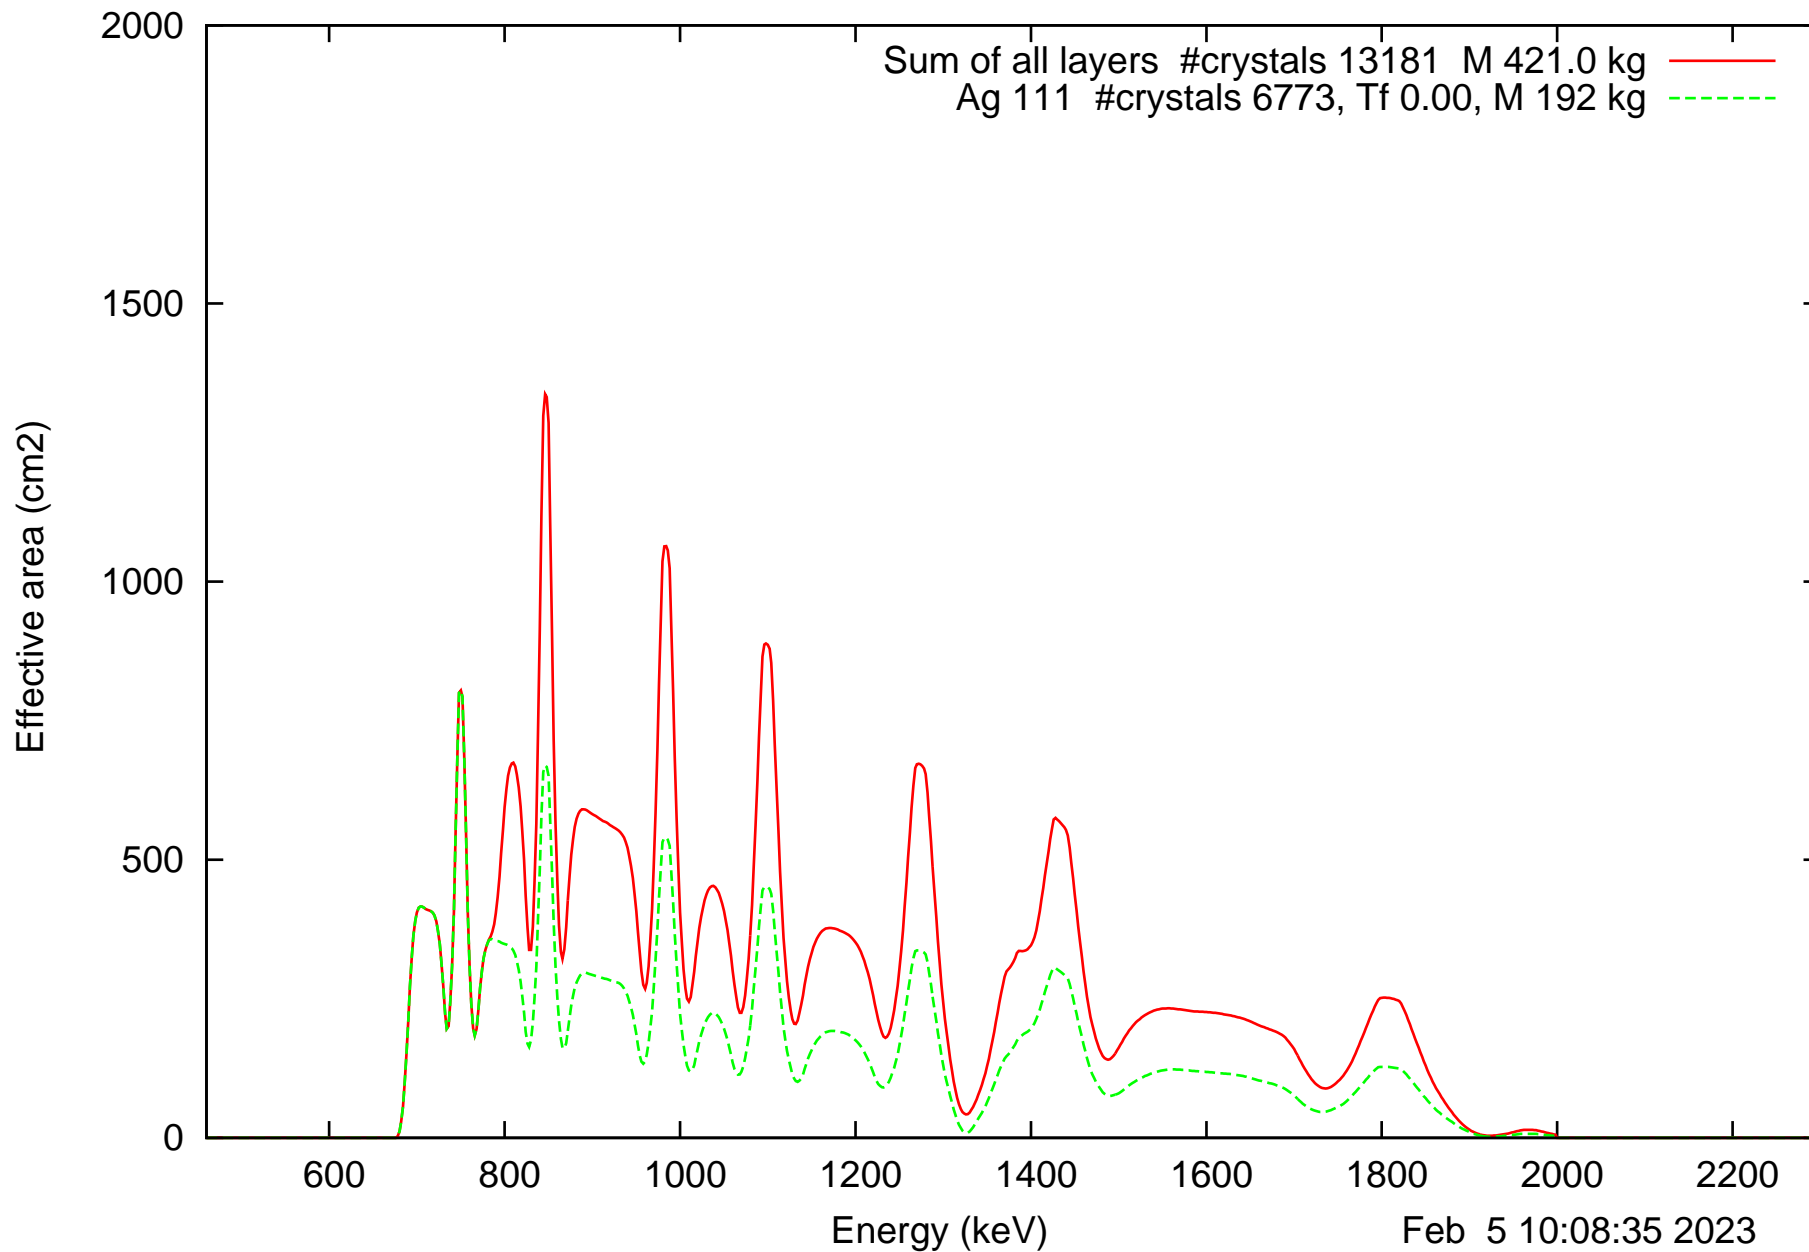

Laue lens diameter: 396 cm, Detect.diameter: 5.0 cm, mosaic: 0.5 arcmin

Laue lens diameter: 396 cm, Detect.diameter: 5.0 cm, mosaic: 0.5 arcmin

Laue lens diameter: 396 cm, Detect.diameter: 5.0 cm, mosaic: 0.5 arcmin