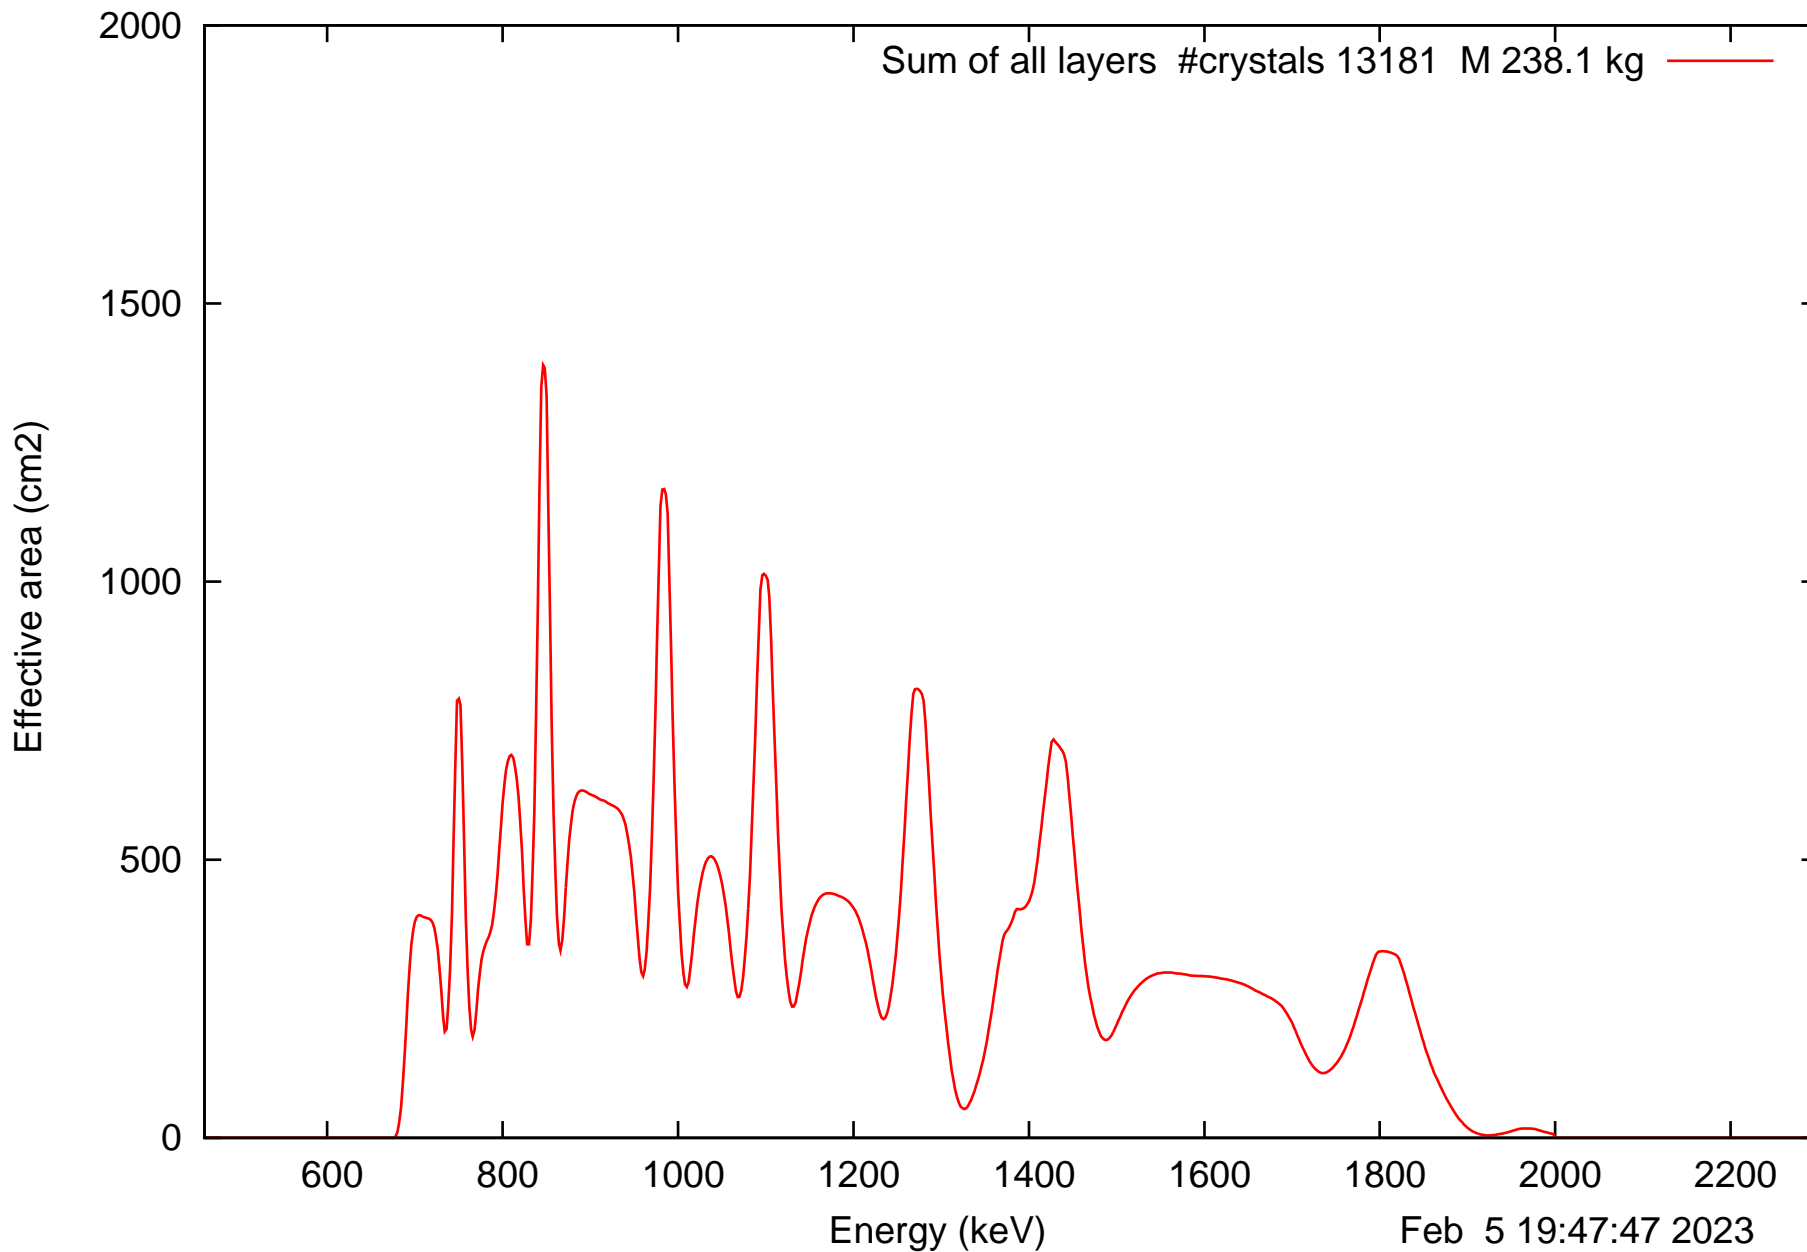

Laue lens diameter: 396 cm, Detect.diameter: 5.0 cm, mosaic: 0.5 arcmin

Laue lens diameter: 396 cm, Detect.diameter: 5.0 cm, mosaic: 0.5 arcmin

Laue lens diameter: 396 cm, Detect.diameter: 5.0 cm, mosaic: 0.5 arcmin