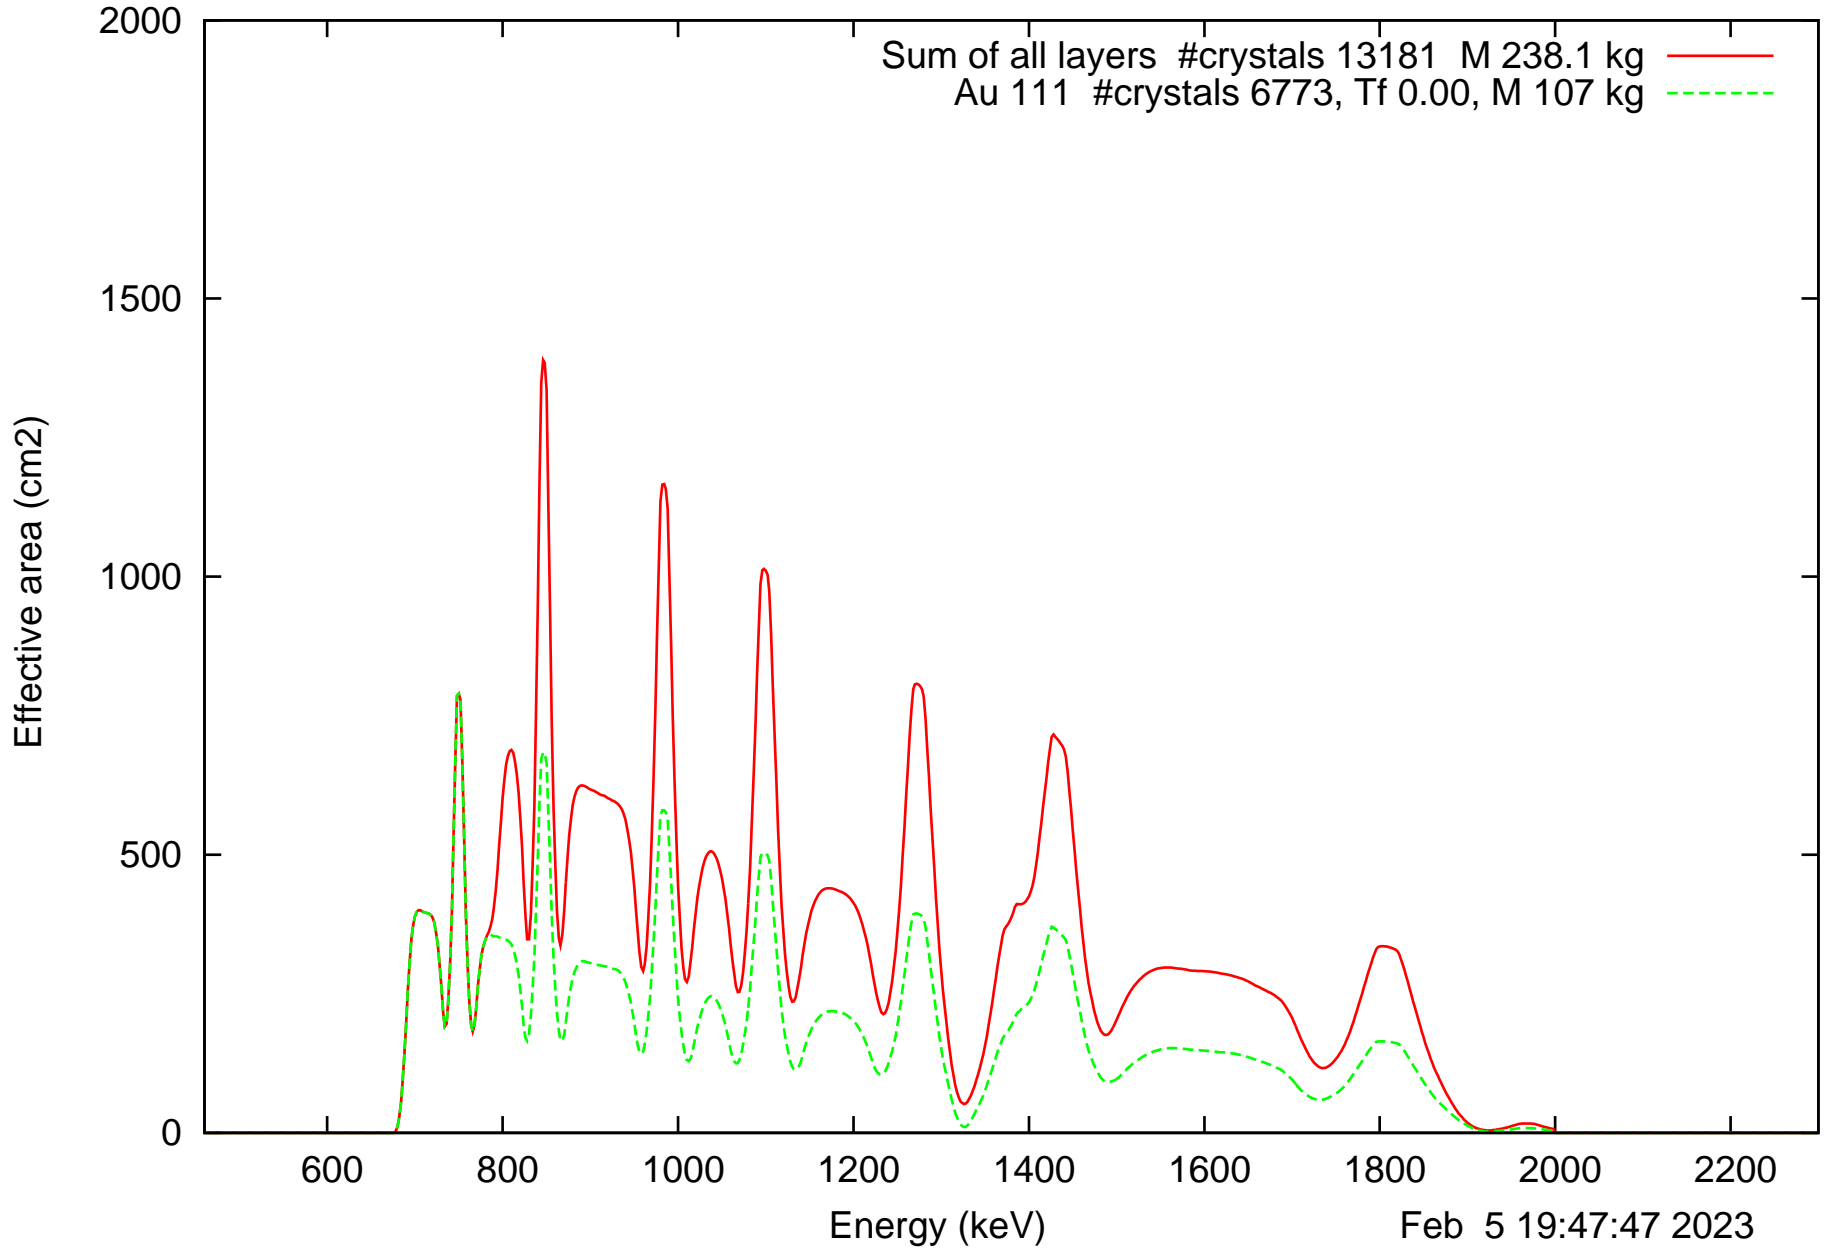

Laue lens diameter: 396 cm, Detect.diameter: 5.0 cm, mosaic: 0.5 arcmin

Laue lens diameter: 396 cm, Detect.diameter: 5.0 cm, mosaic: 0.5 arcmin

Laue lens diameter: 396 cm, Detect.diameter: 5.0 cm, mosaic: 0.5 arcmin