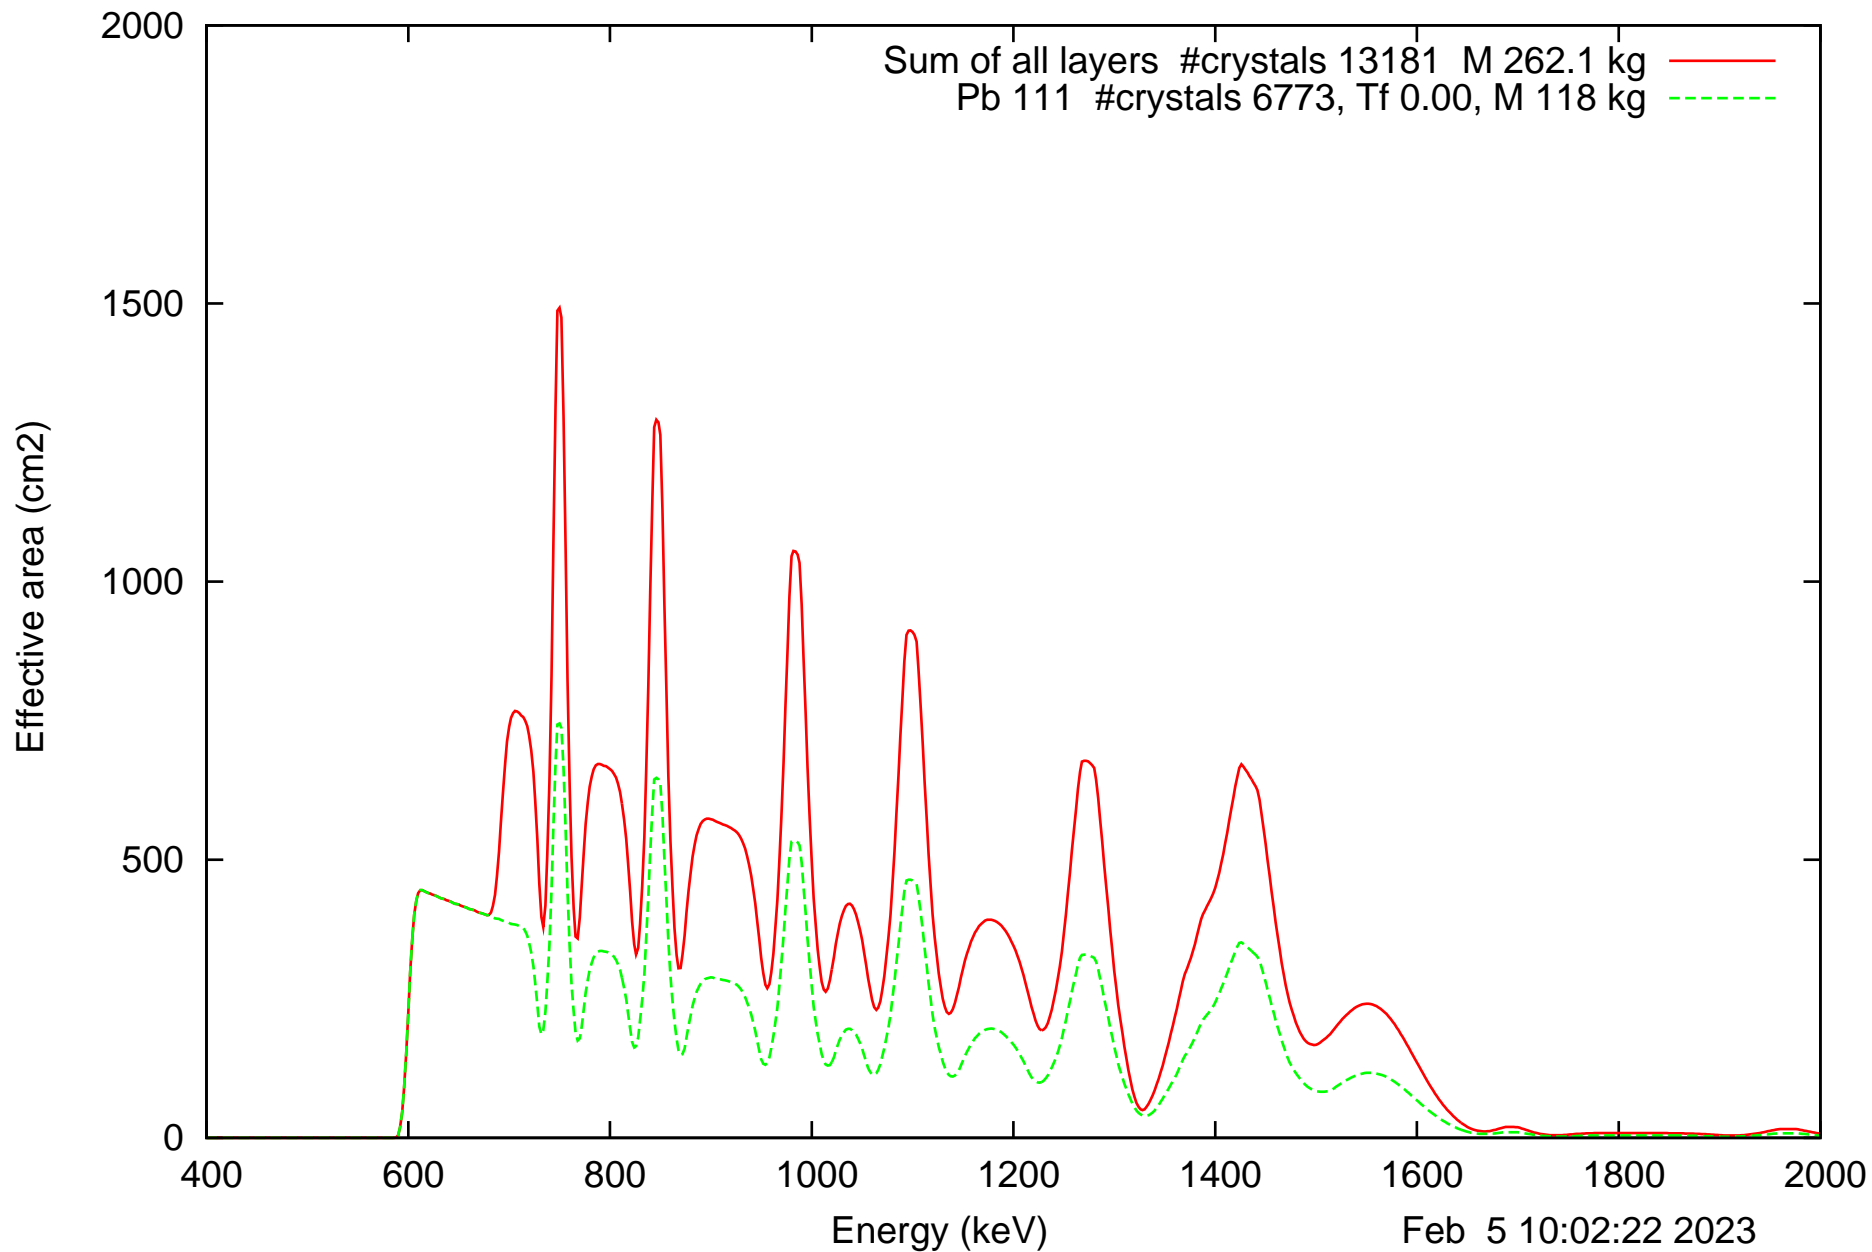

Laue lens diameter: 396 cm, Detect.diameter: 5.0 cm, mosaic: 0.5 arcmin

Laue lens diameter: 396 cm, Detect.diameter: 5.0 cm, mosaic: 0.5 arcmin

Laue lens diameter: 396 cm, Detect.diameter: 5.0 cm, mosaic: 0.5 arcmin