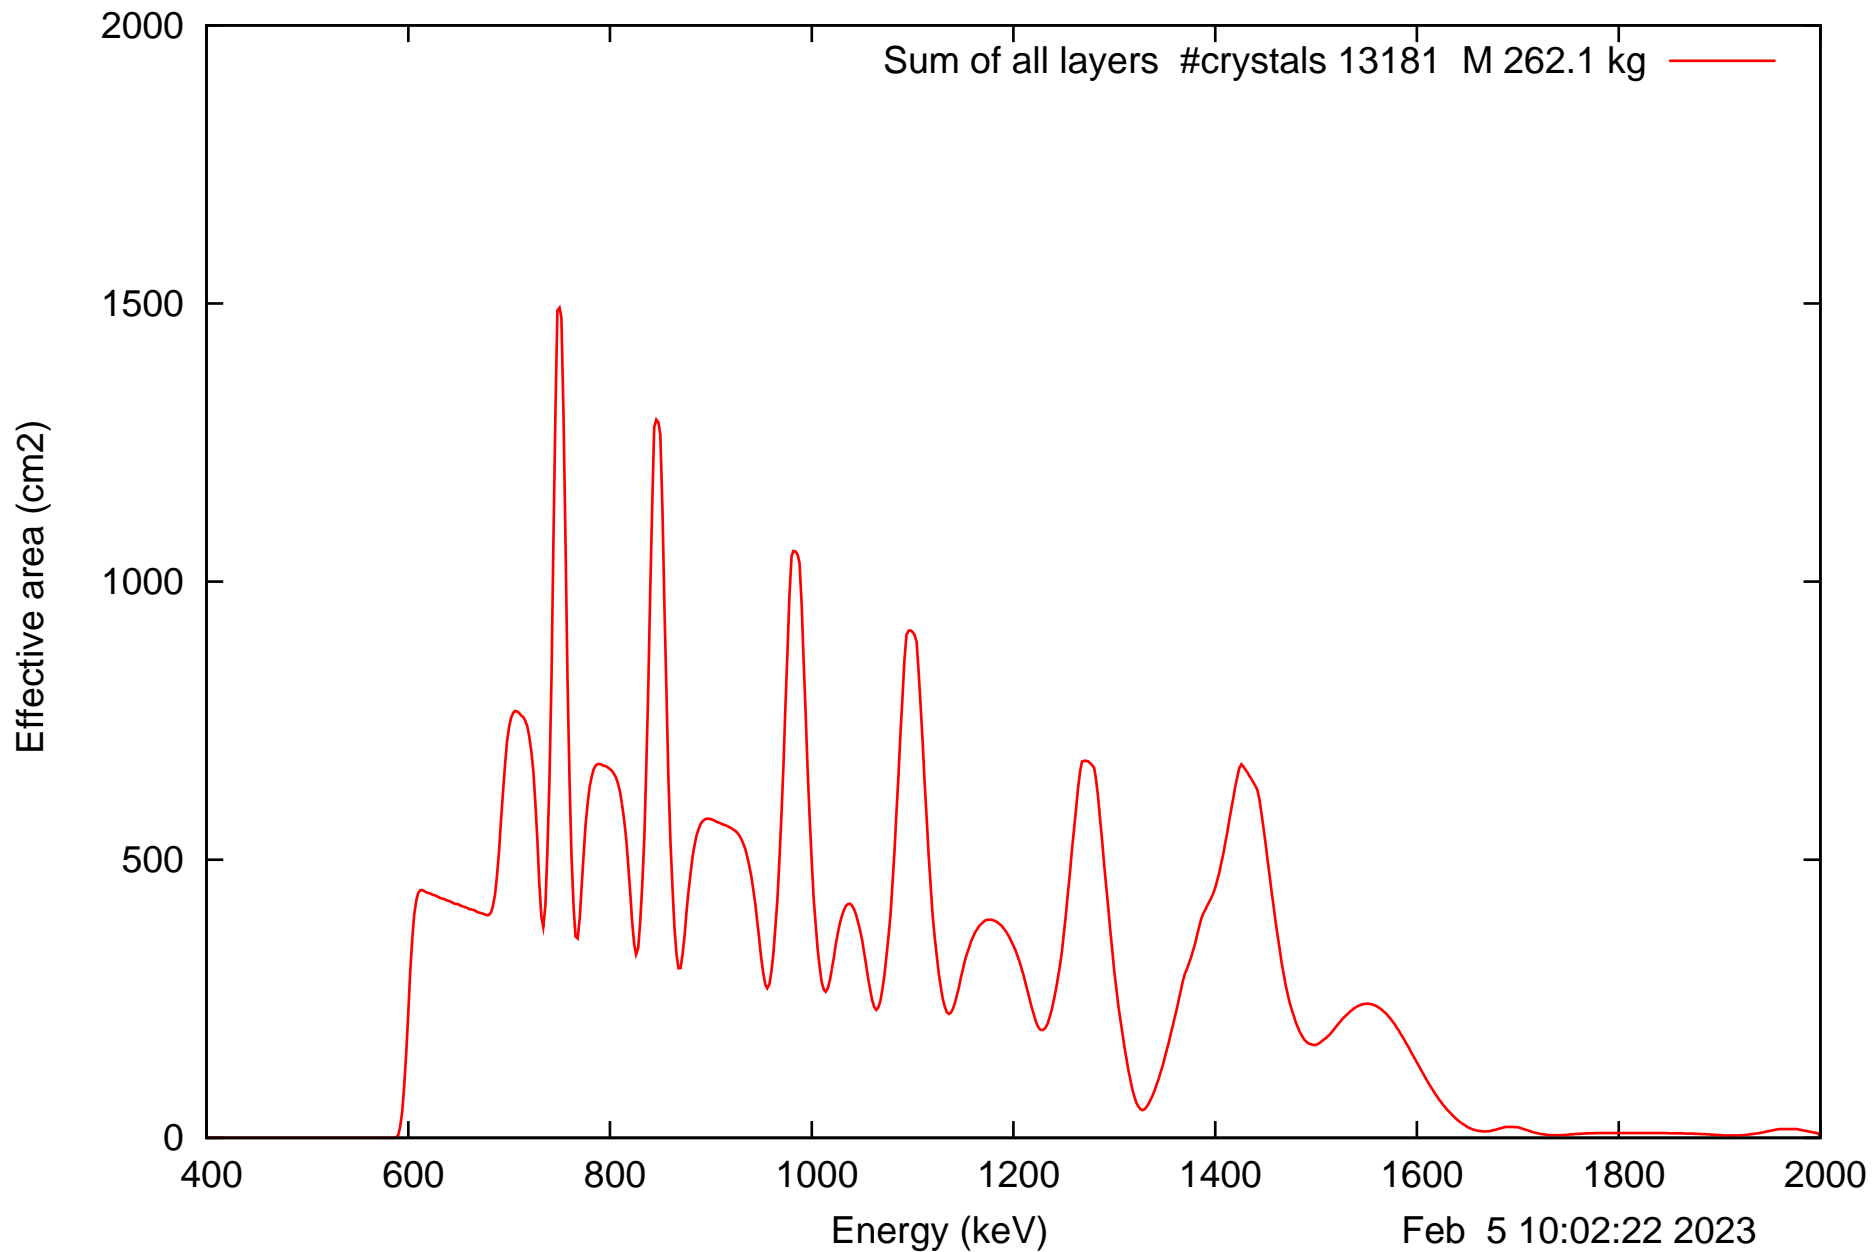

Laue lens diameter: 396 cm, Detect.diameter: 5.0 cm, mosaic: 0.5 arcmin

Laue lens diameter: 396 cm, Detect.diameter: 5.0 cm, mosaic: 0.5 arcmin

Laue lens diameter: 396 cm, Detect.diameter: 5.0 cm, mosaic: 0.5 arcmin