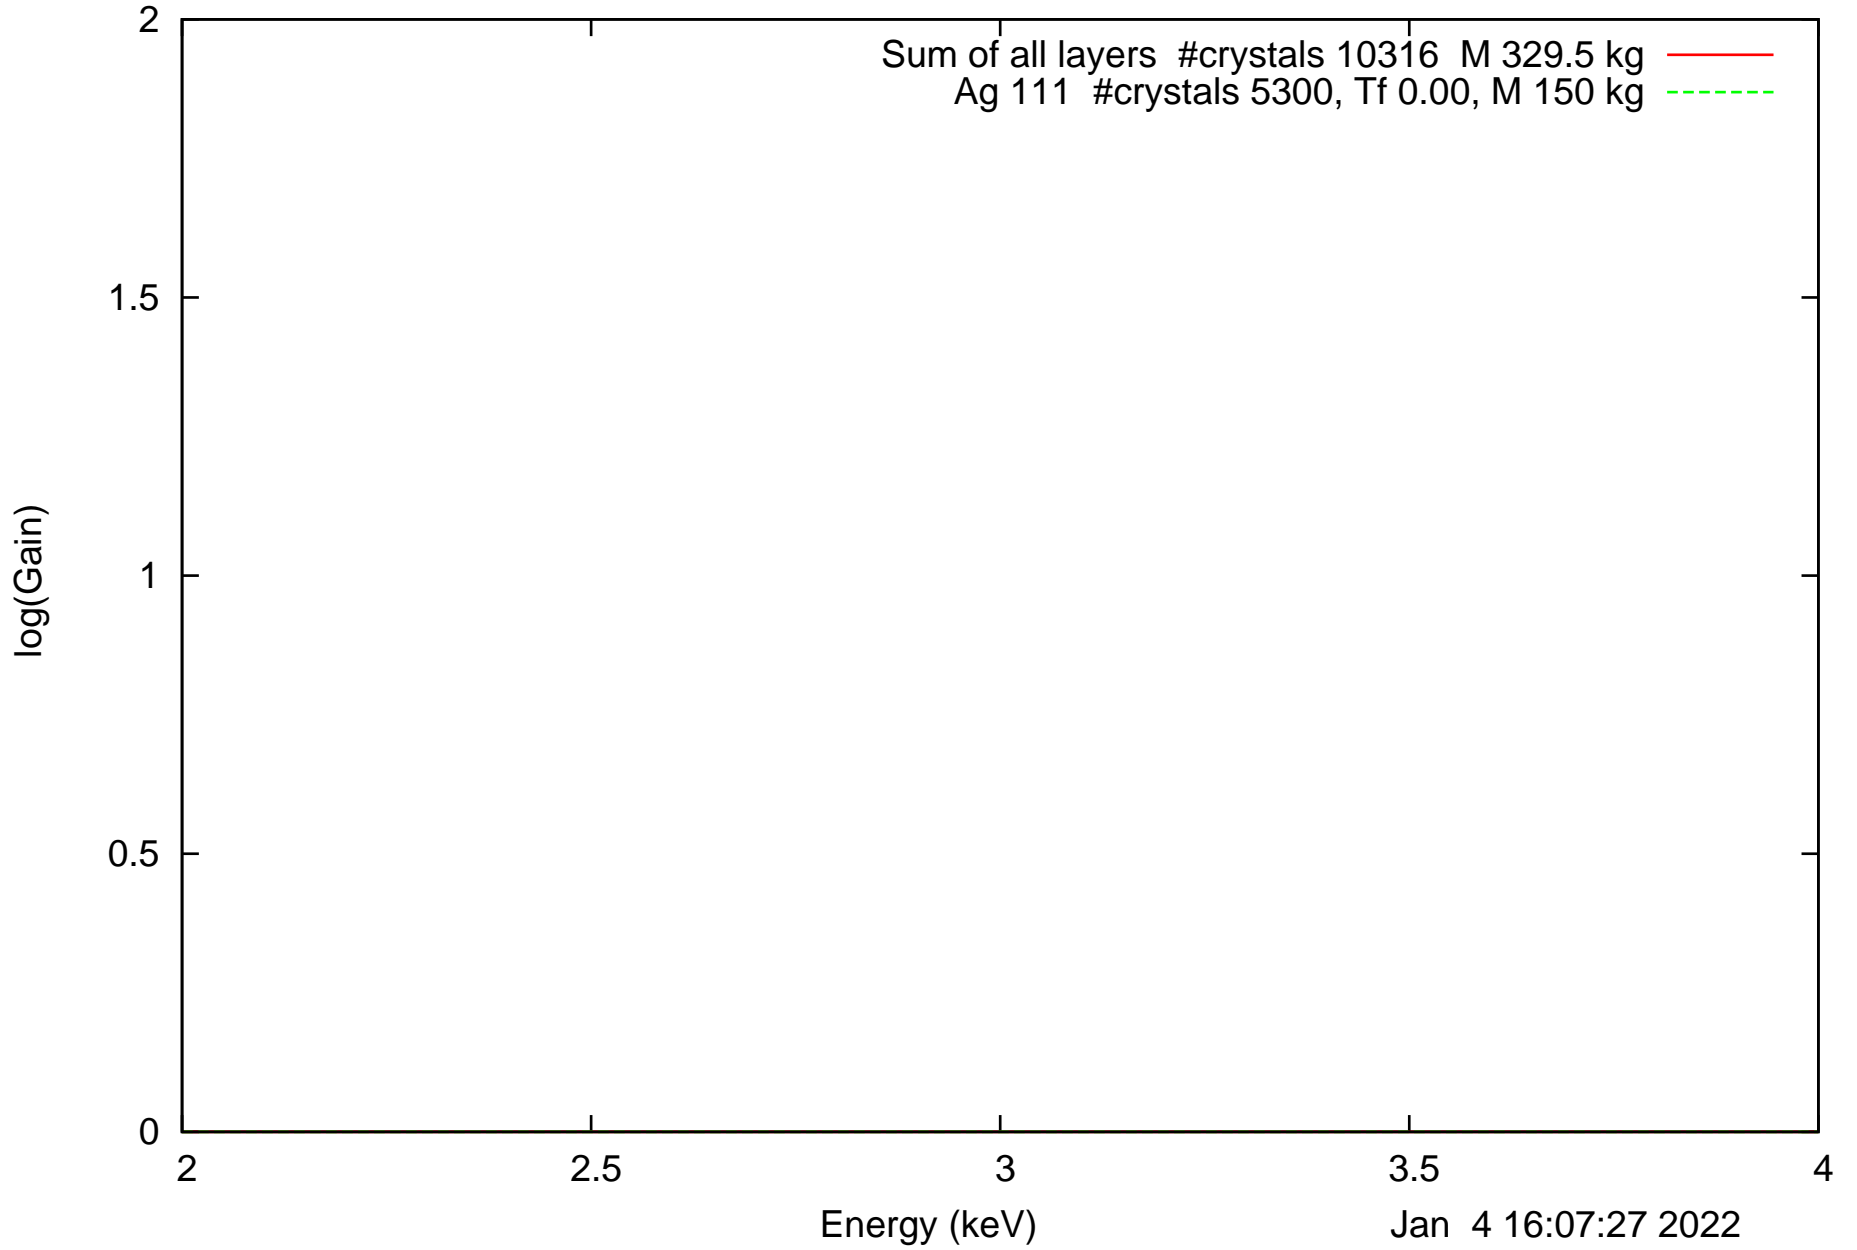

Laue lens diameter: 351 cm, Detect.diameter: 5.0 cm, mosaic: 0.5 arcmin

Laue lens diameter: 351 cm, Detect.diameter: 5.0 cm, mosaic: 0.5 arcmin

Laue lens diameter: 351 cm, Detect.diameter: 5.0 cm, mosaic: 0.5 arcmin