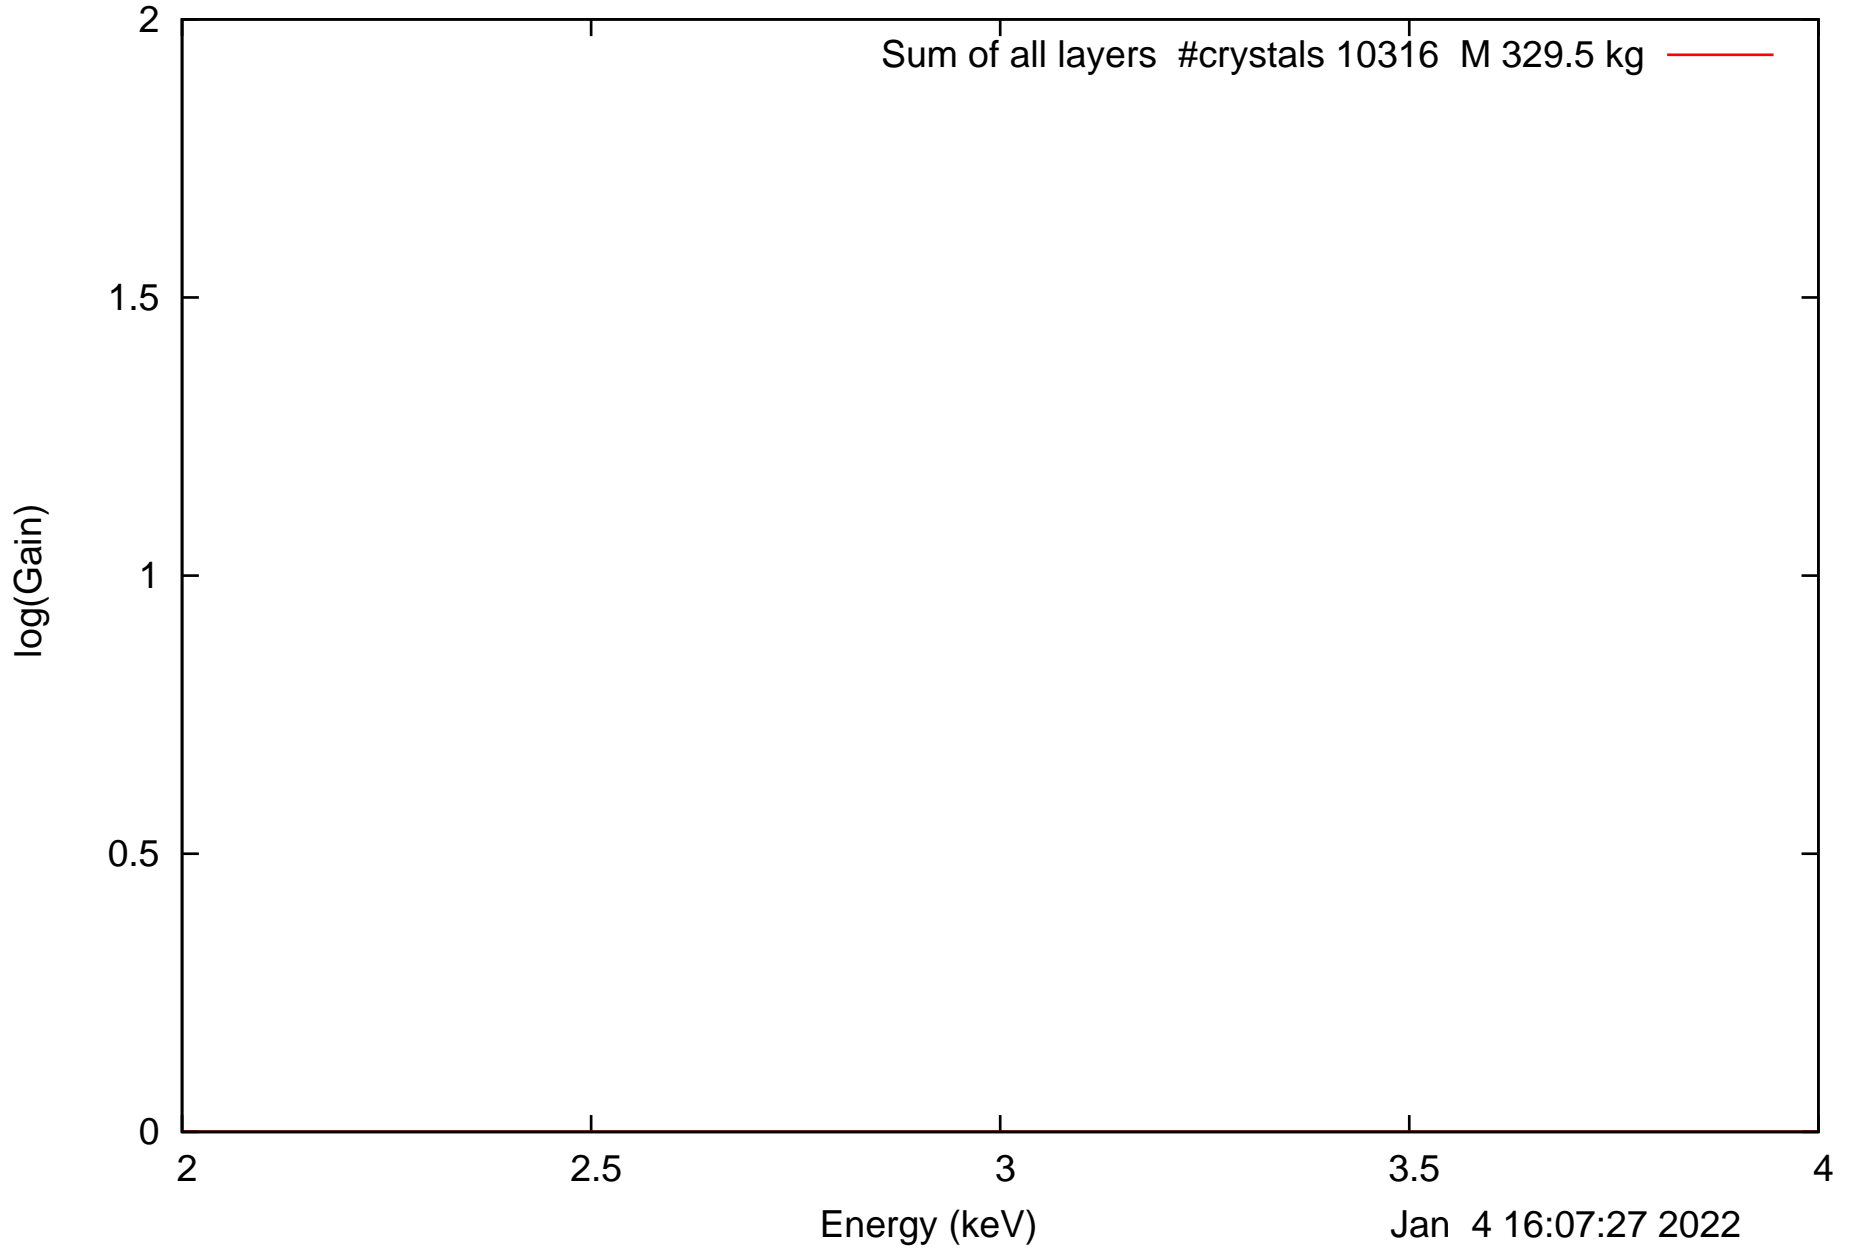

Laue lens diameter: 351 cm, Detect.diameter: 5.0 cm, mosaic: 0.5 arcmin

Laue lens diameter: 351 cm, Detect.diameter: 5.0 cm, mosaic: 0.5 arcmin

Laue lens diameter: 351 cm, Detect.diameter: 5.0 cm, mosaic: 0.5 arcmin