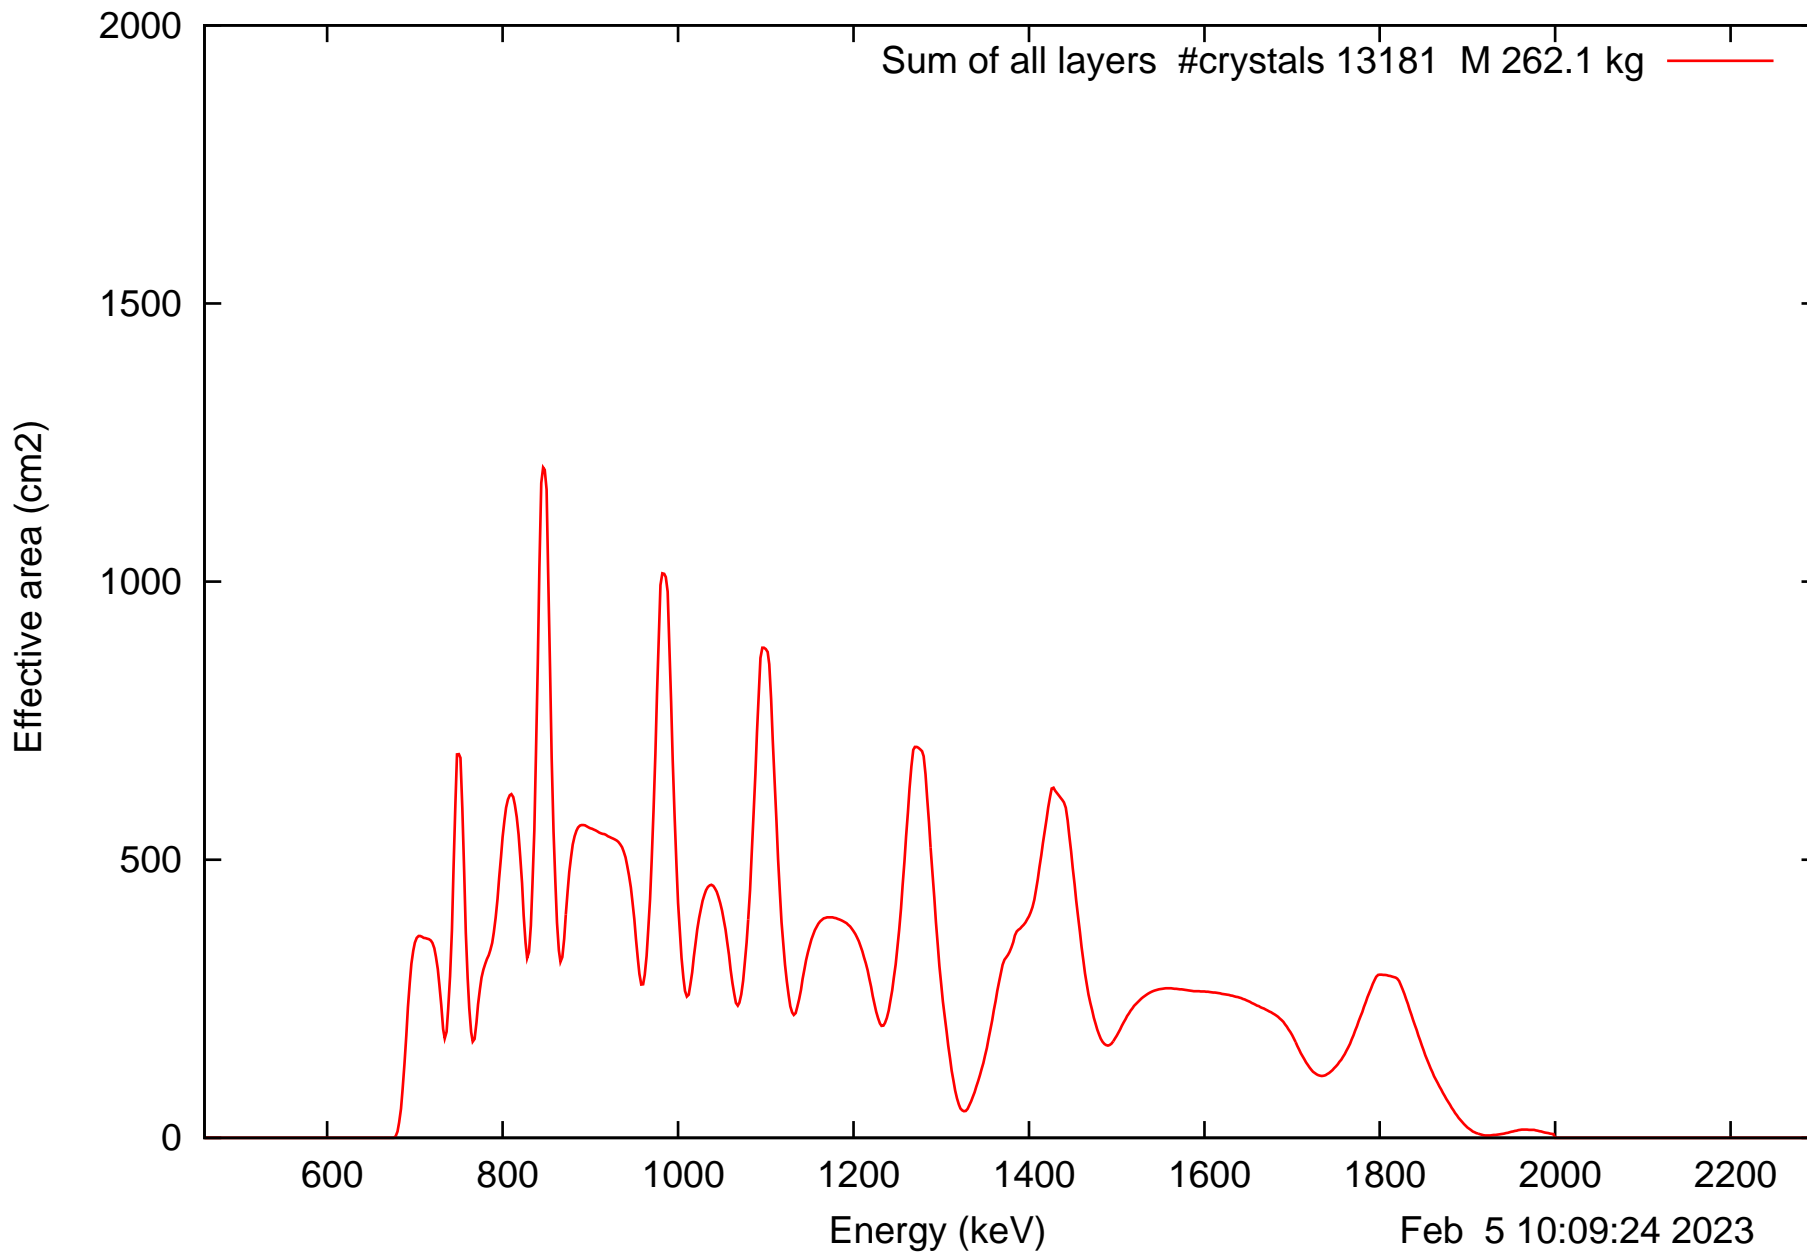

Laue lens diameter: 396 cm, Detect.diameter: 5.0 cm, mosaic: 0.5 arcmin

Laue lens diameter: 396 cm, Detect.diameter: 5.0 cm, mosaic: 0.5 arcmin

Laue lens diameter: 396 cm, Detect.diameter: 5.0 cm, mosaic: 0.5 arcmin