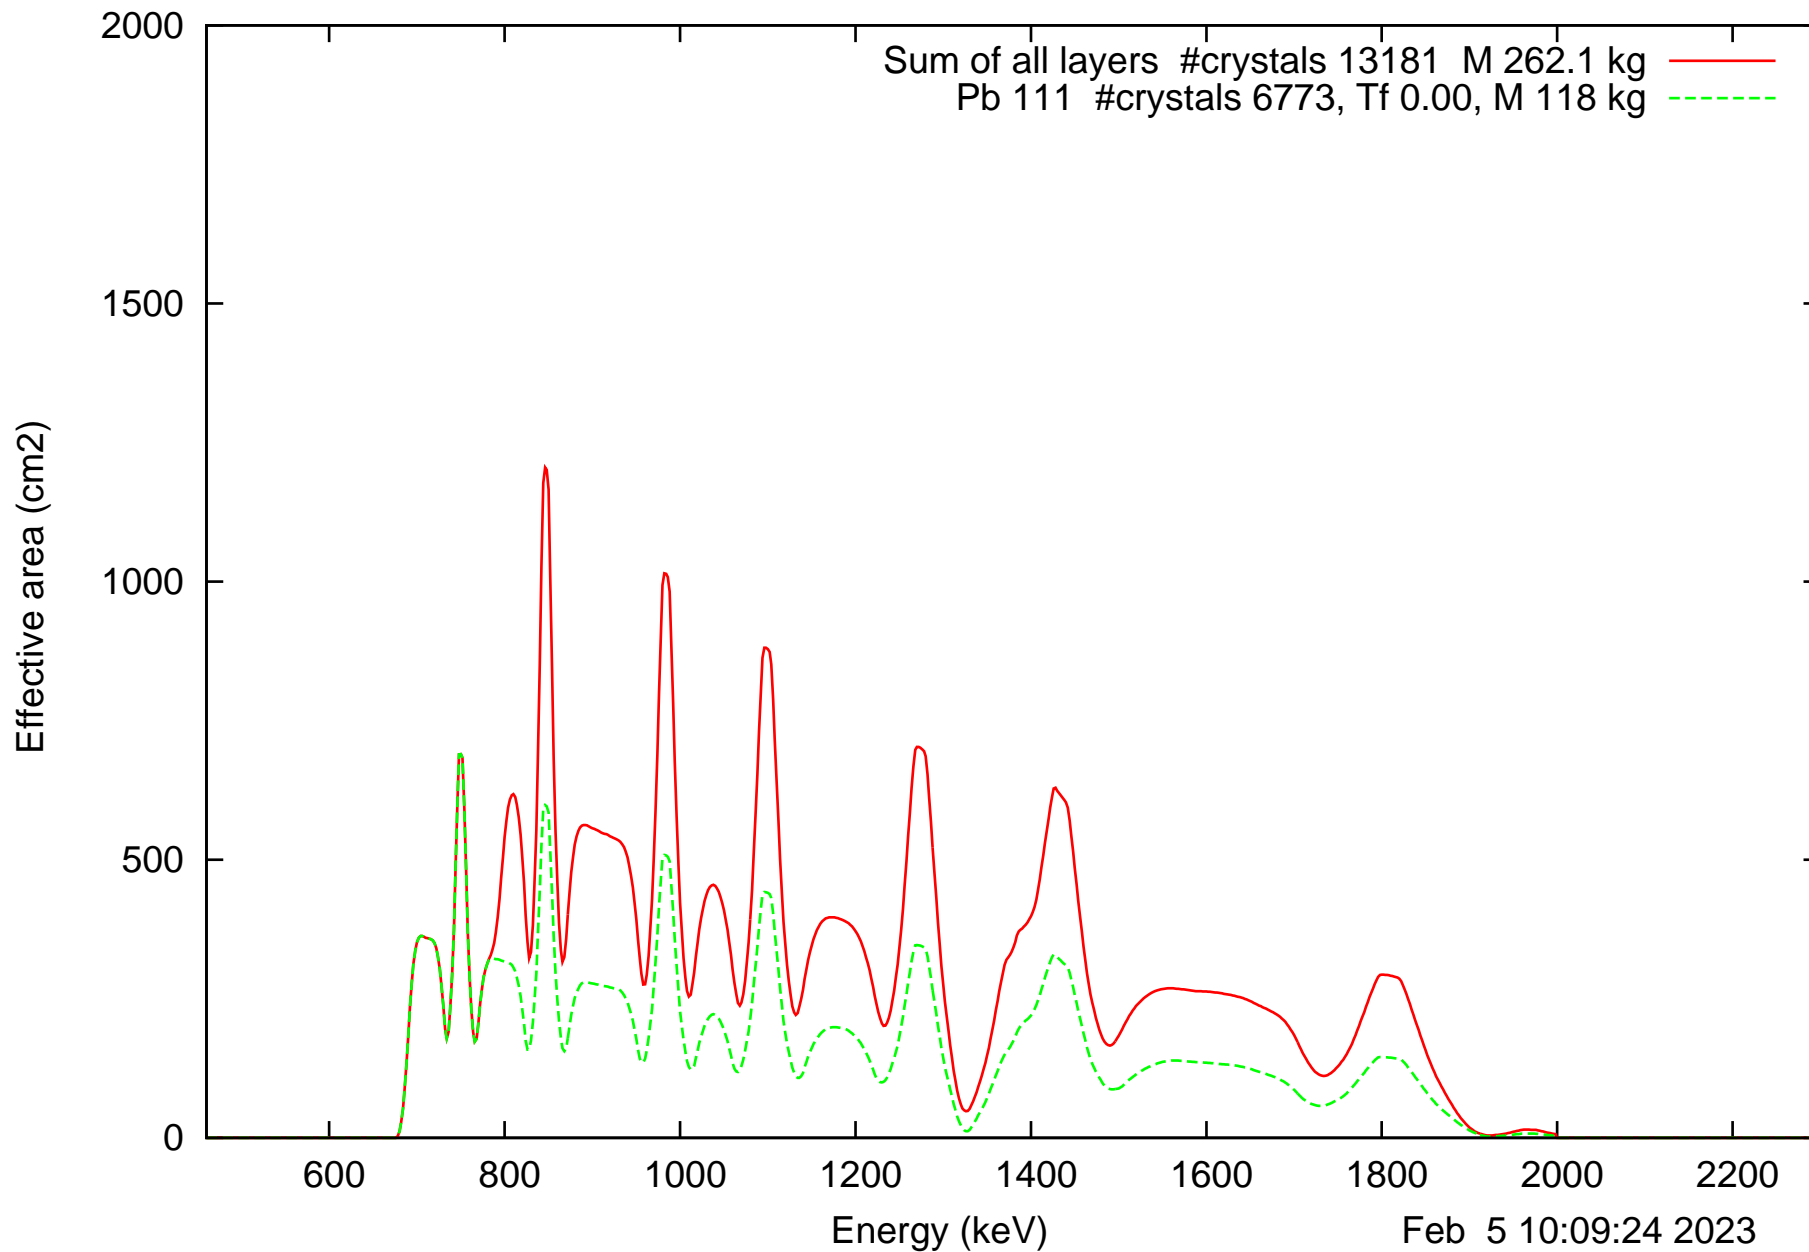

Laue lens diameter: 396 cm, Detect.diameter: 5.0 cm, mosaic: 0.5 arcmin

Laue lens diameter: 396 cm, Detect.diameter: 5.0 cm, mosaic: 0.5 arcmin

Laue lens diameter: 396 cm, Detect.diameter: 5.0 cm, mosaic: 0.5 arcmin