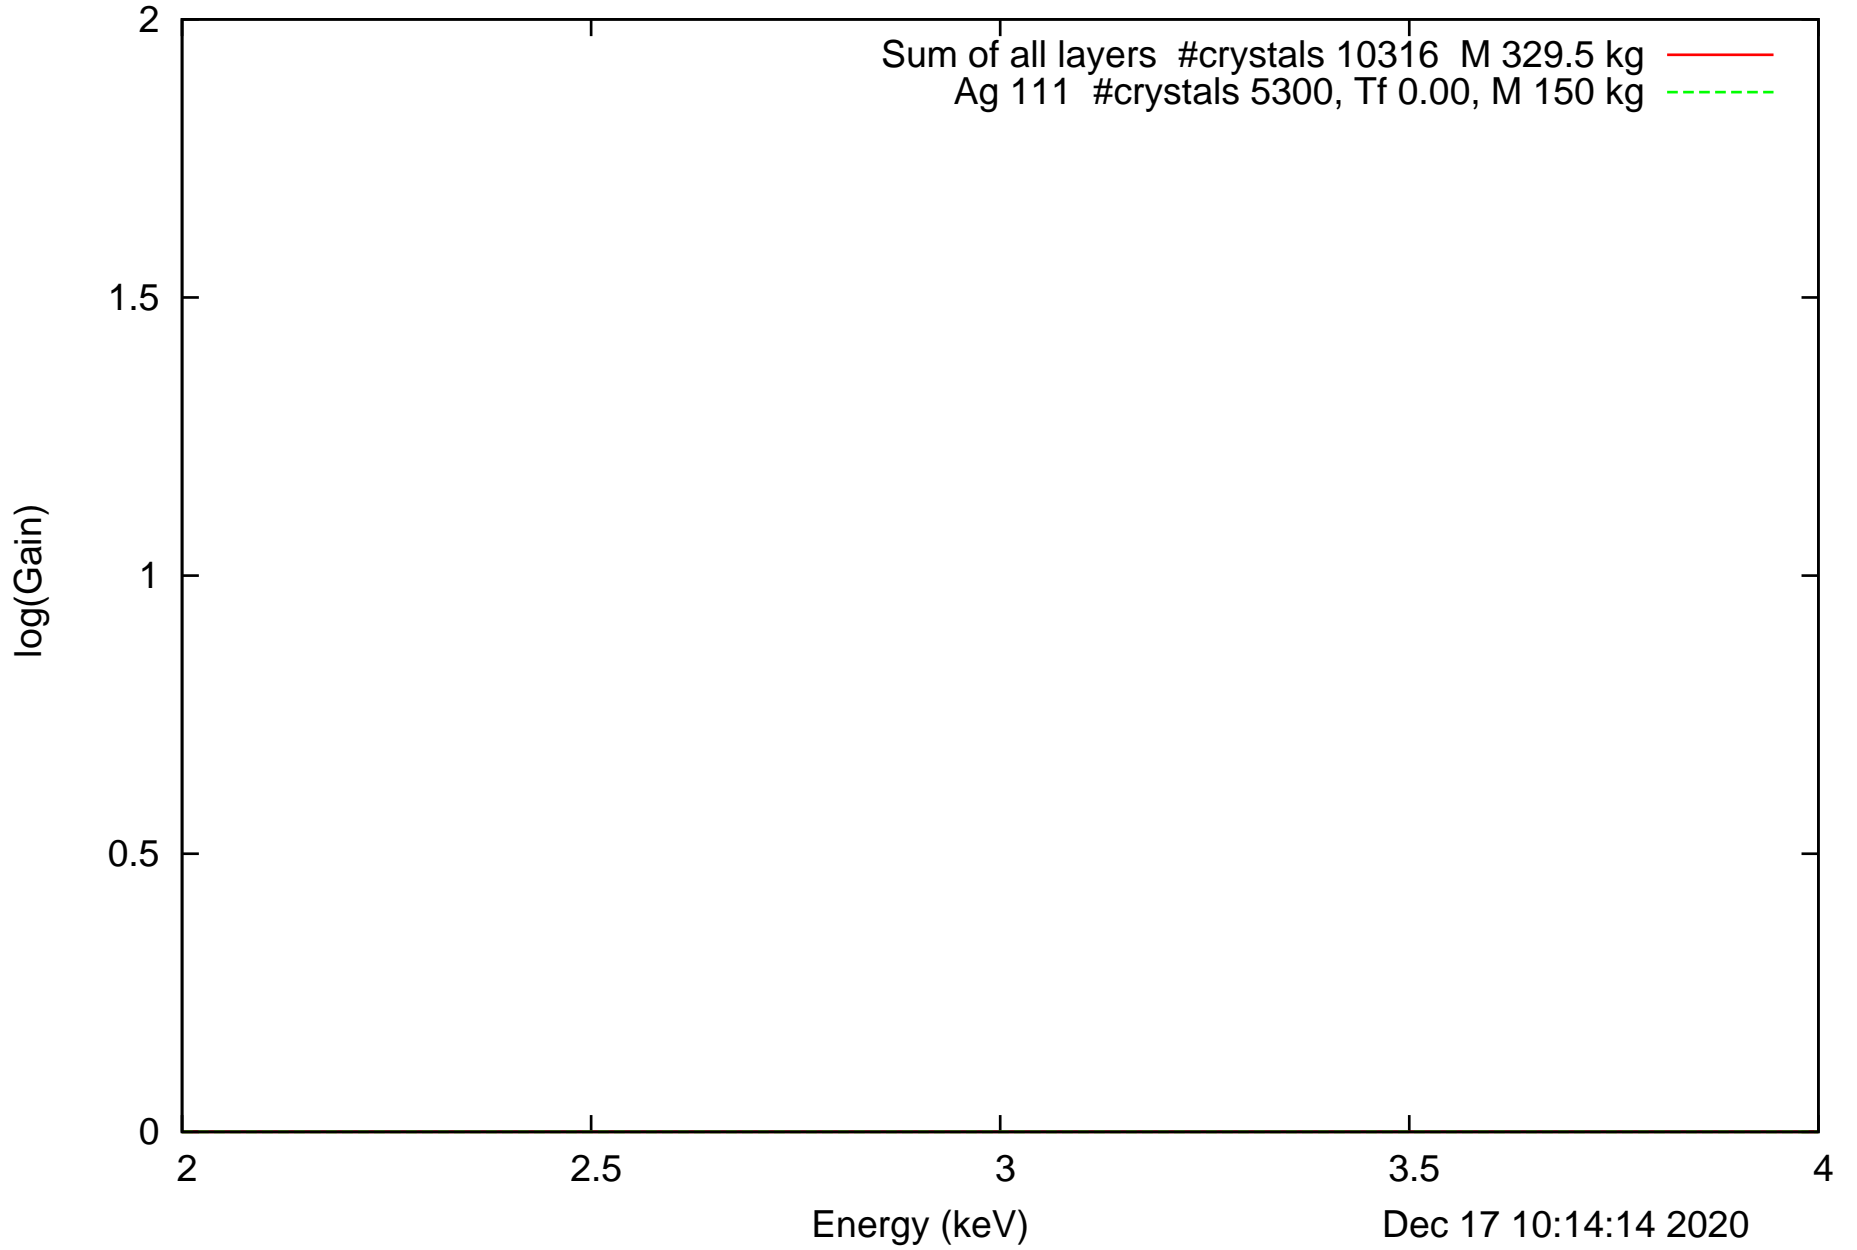

Laue lens diameter: 351 cm, Detect.diameter: 5.0 cm, mosaic: 0.5 arcmin

Laue lens diameter: 351 cm, Detect.diameter: 5.0 cm, mosaic: 0.5 arcmin

Laue lens diameter: 351 cm, Detect.diameter: 5.0 cm, mosaic: 0.5 arcmin