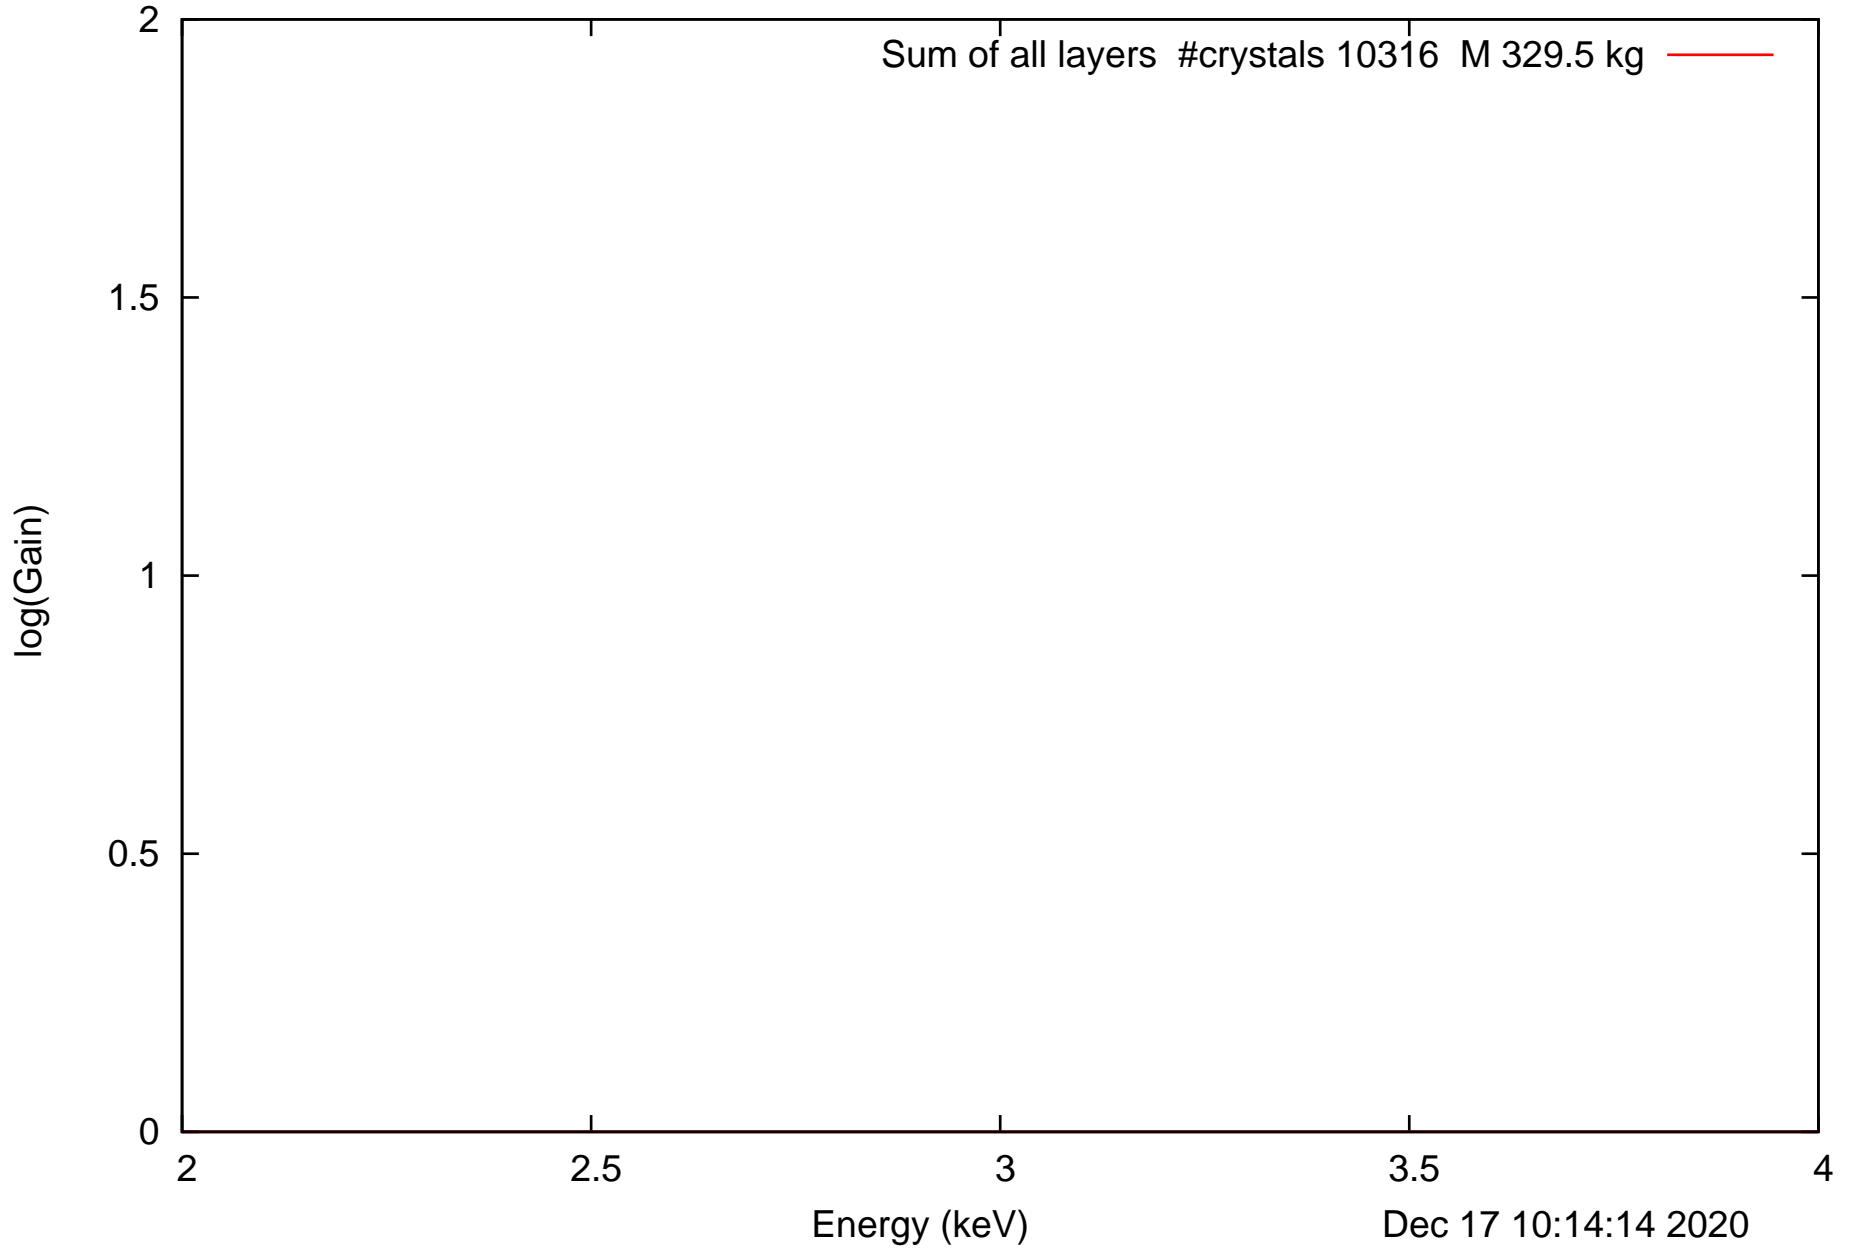

Laue lens diameter: 351 cm, Detect.diameter: 5.0 cm, mosaic: 0.5 arcmin

Laue lens diameter: 351 cm, Detect.diameter: 5.0 cm, mosaic: 0.5 arcmin

Laue lens diameter: 351 cm, Detect.diameter: 5.0 cm, mosaic: 0.5 arcmin