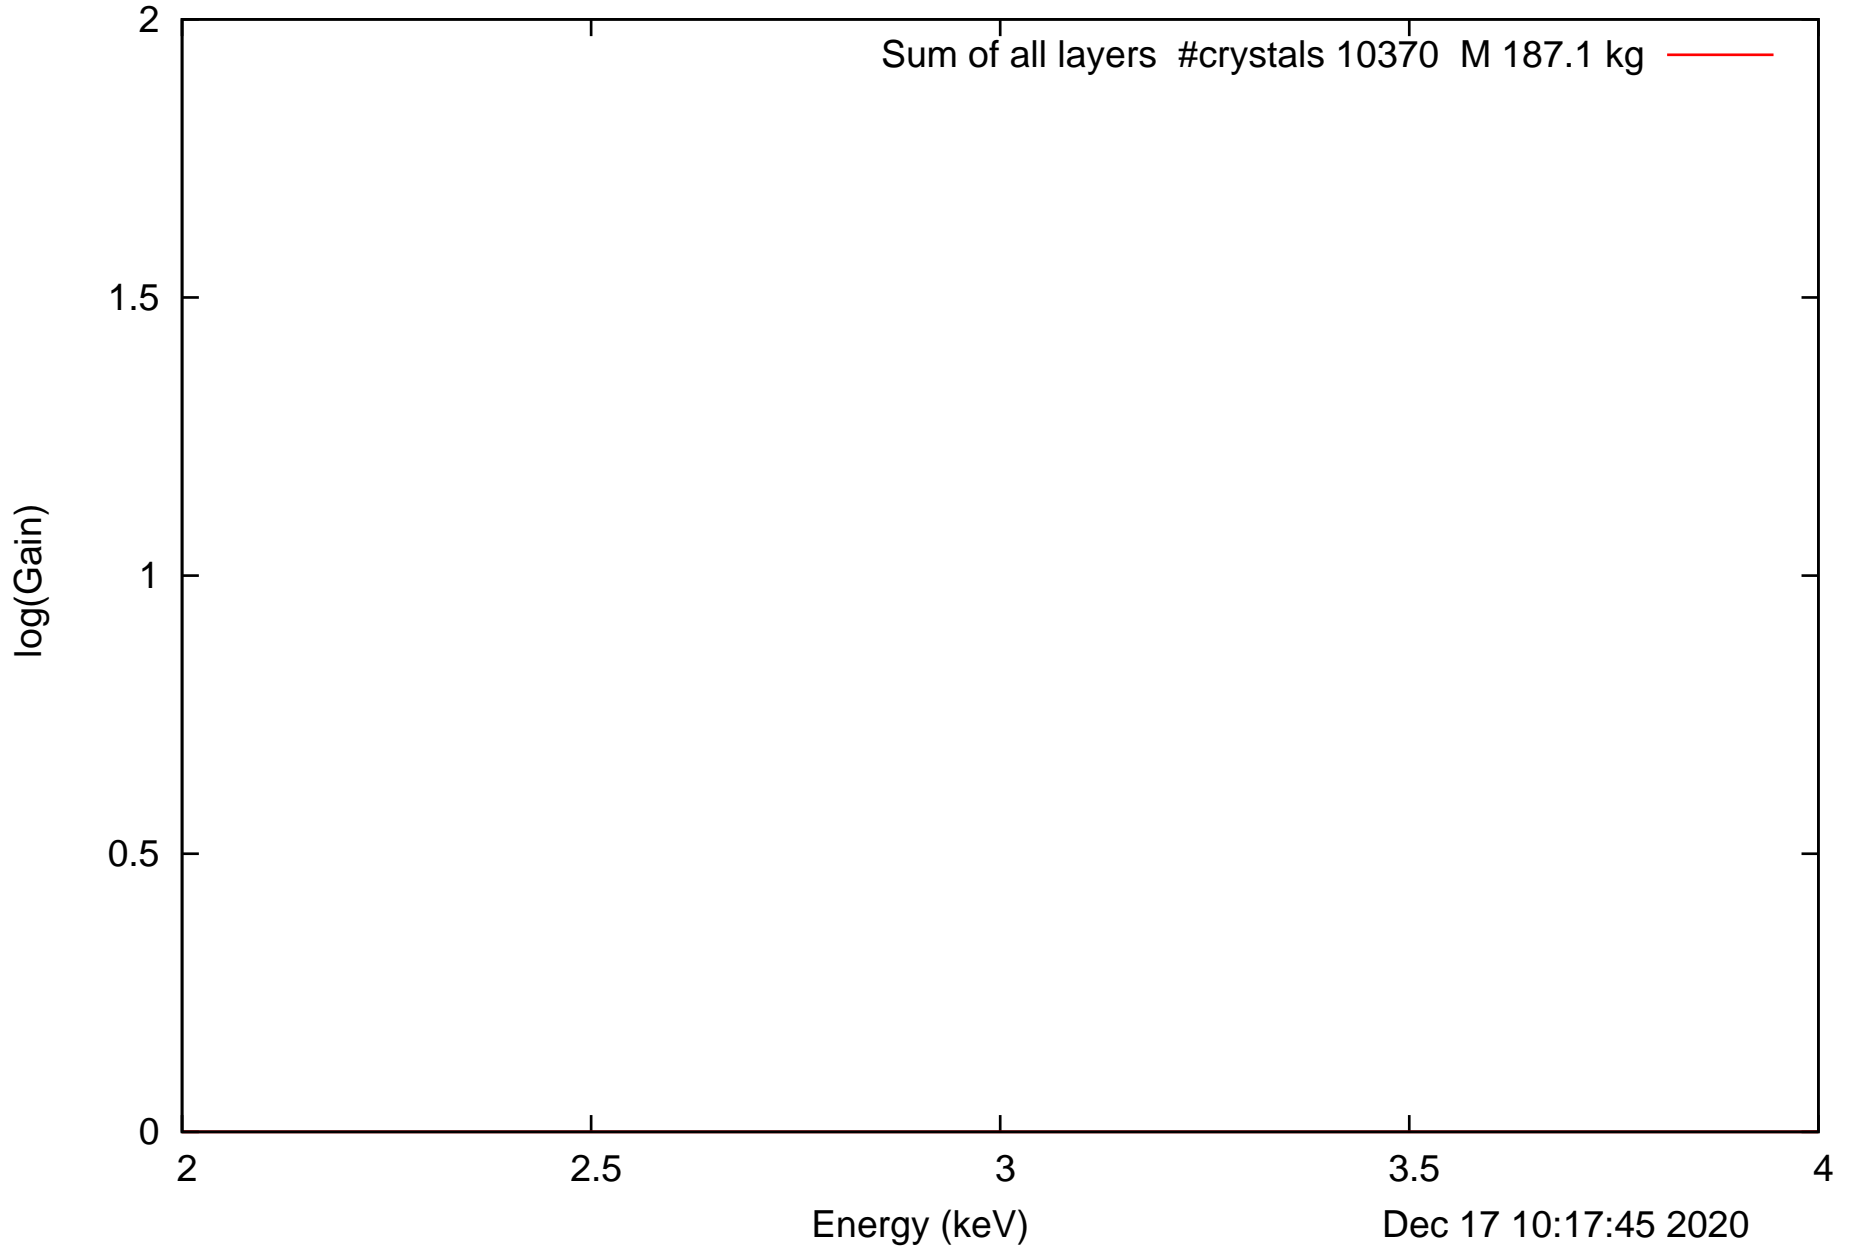

Laue lens diameter: 352 cm, Detect.diameter: 5.0 cm, mosaic: 0.5 arcmin

Laue lens diameter: 352 cm, Detect.diameter: 5.0 cm, mosaic: 0.5 arcmin

Laue lens diameter: 352 cm, Detect.diameter: 5.0 cm, mosaic: 0.5 arcmin