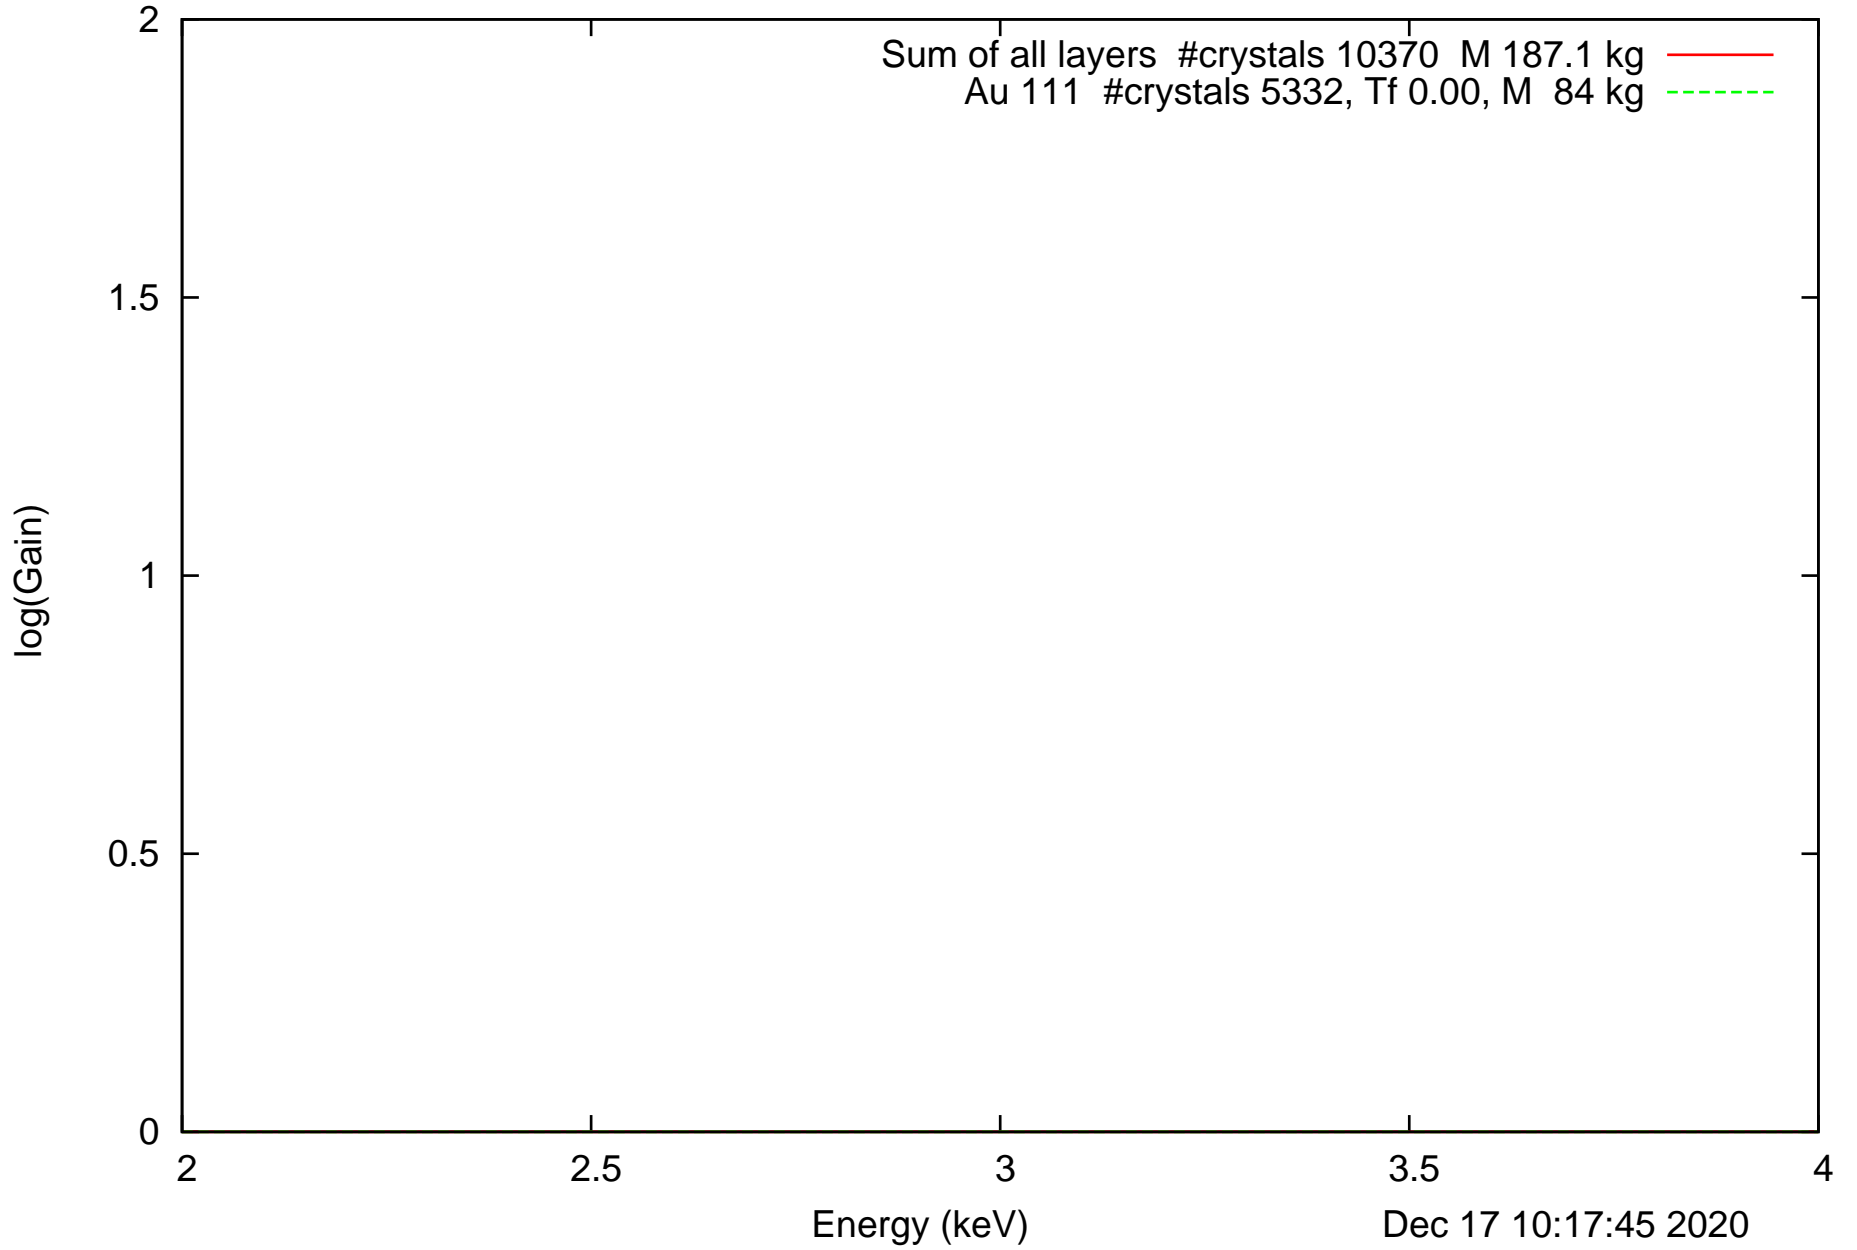

Laue lens diameter: 352 cm, Detect.diameter: 5.0 cm, mosaic: 0.5 arcmin

Laue lens diameter: 352 cm, Detect.diameter: 5.0 cm, mosaic: 0.5 arcmin

Laue lens diameter: 352 cm, Detect.diameter: 5.0 cm, mosaic: 0.5 arcmin