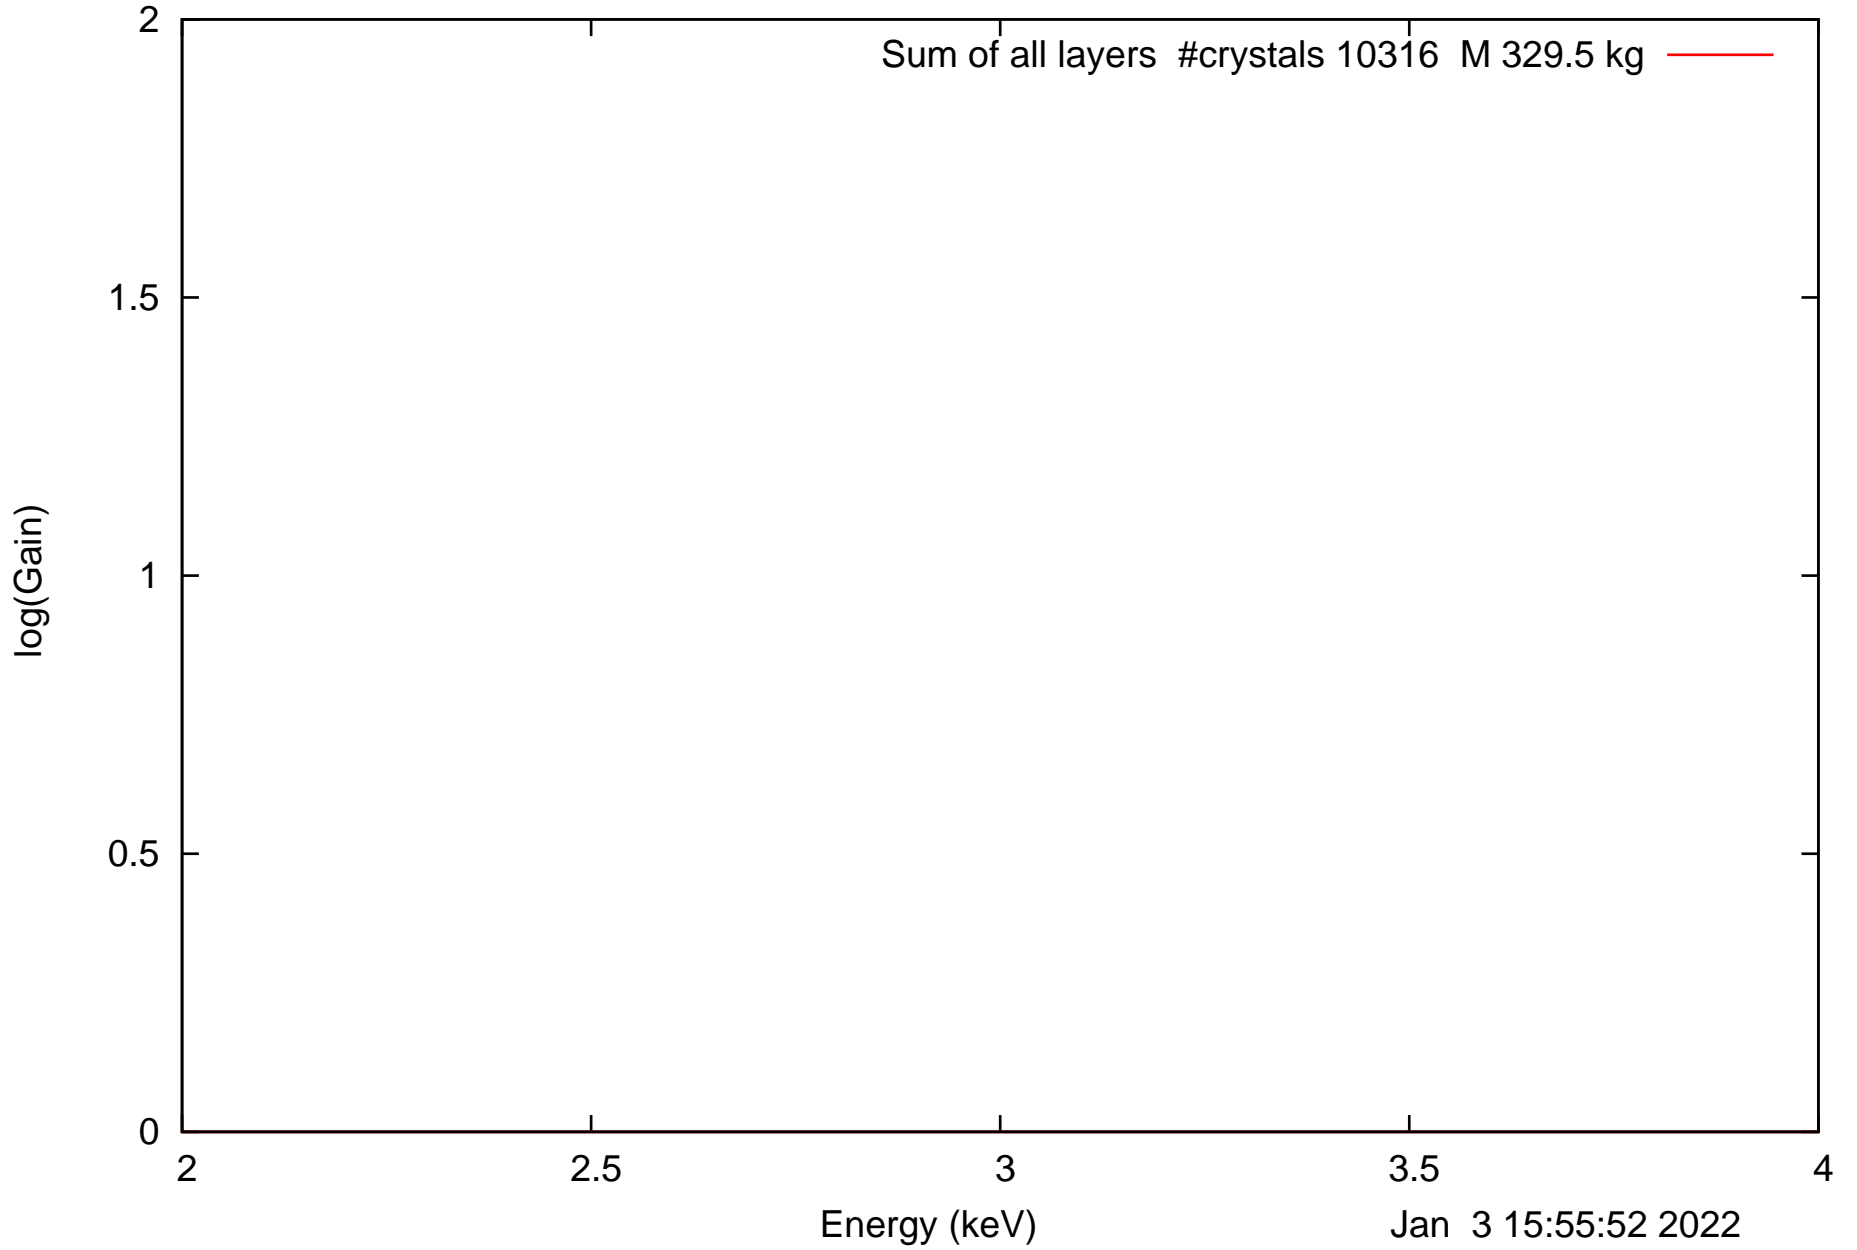

Laue lens diameter: 351 cm, Detect.diameter: 5.0 cm, mosaic: 0.5 arcmin

Laue lens diameter: 351 cm, Detect.diameter: 5.0 cm, mosaic: 0.5 arcmin

Laue lens diameter: 351 cm, Detect.diameter: 5.0 cm, mosaic: 0.5 arcmin