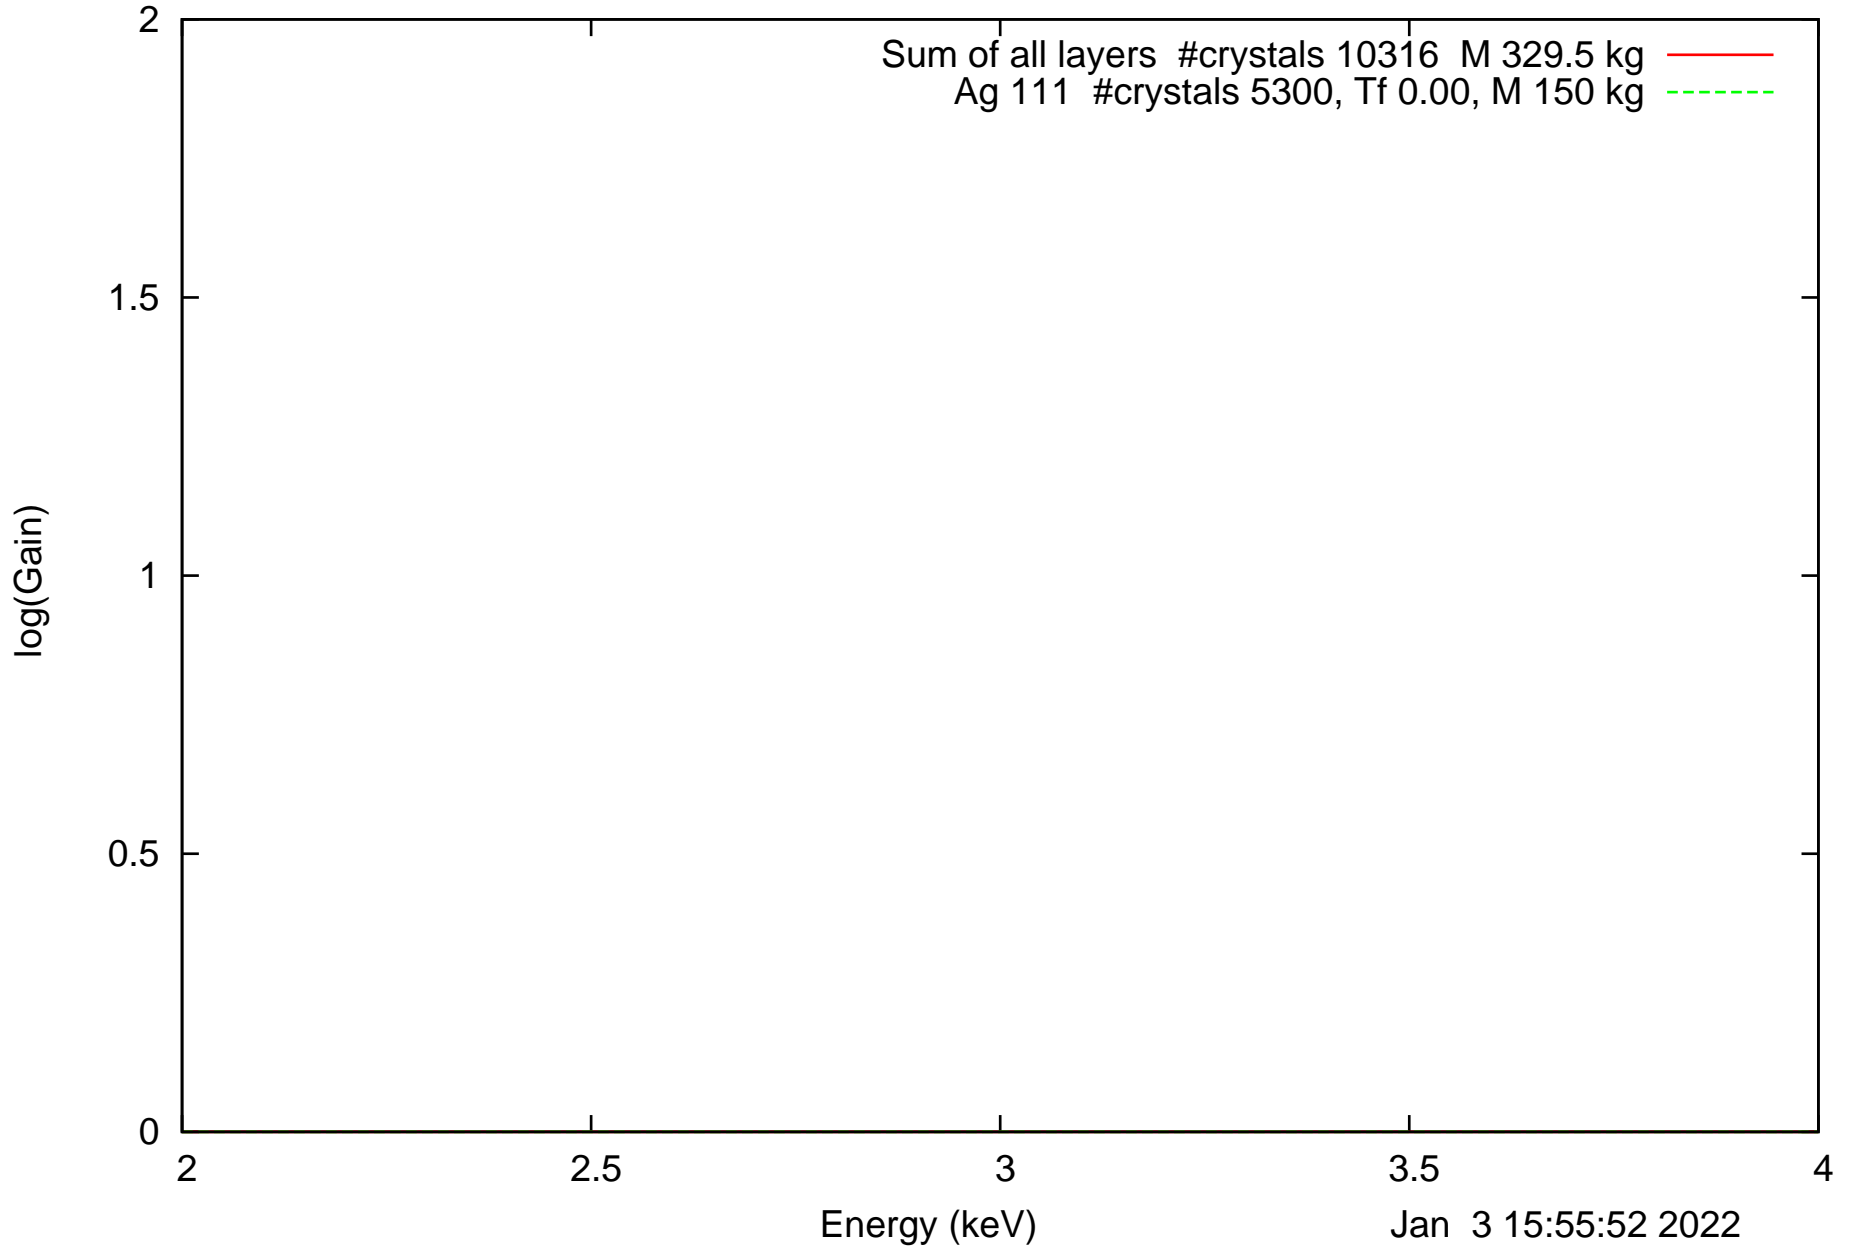

Laue lens diameter: 351 cm, Detect.diameter: 5.0 cm, mosaic: 0.5 arcmin

Laue lens diameter: 351 cm, Detect.diameter: 5.0 cm, mosaic: 0.5 arcmin

Laue lens diameter: 351 cm, Detect.diameter: 5.0 cm, mosaic: 0.5 arcmin