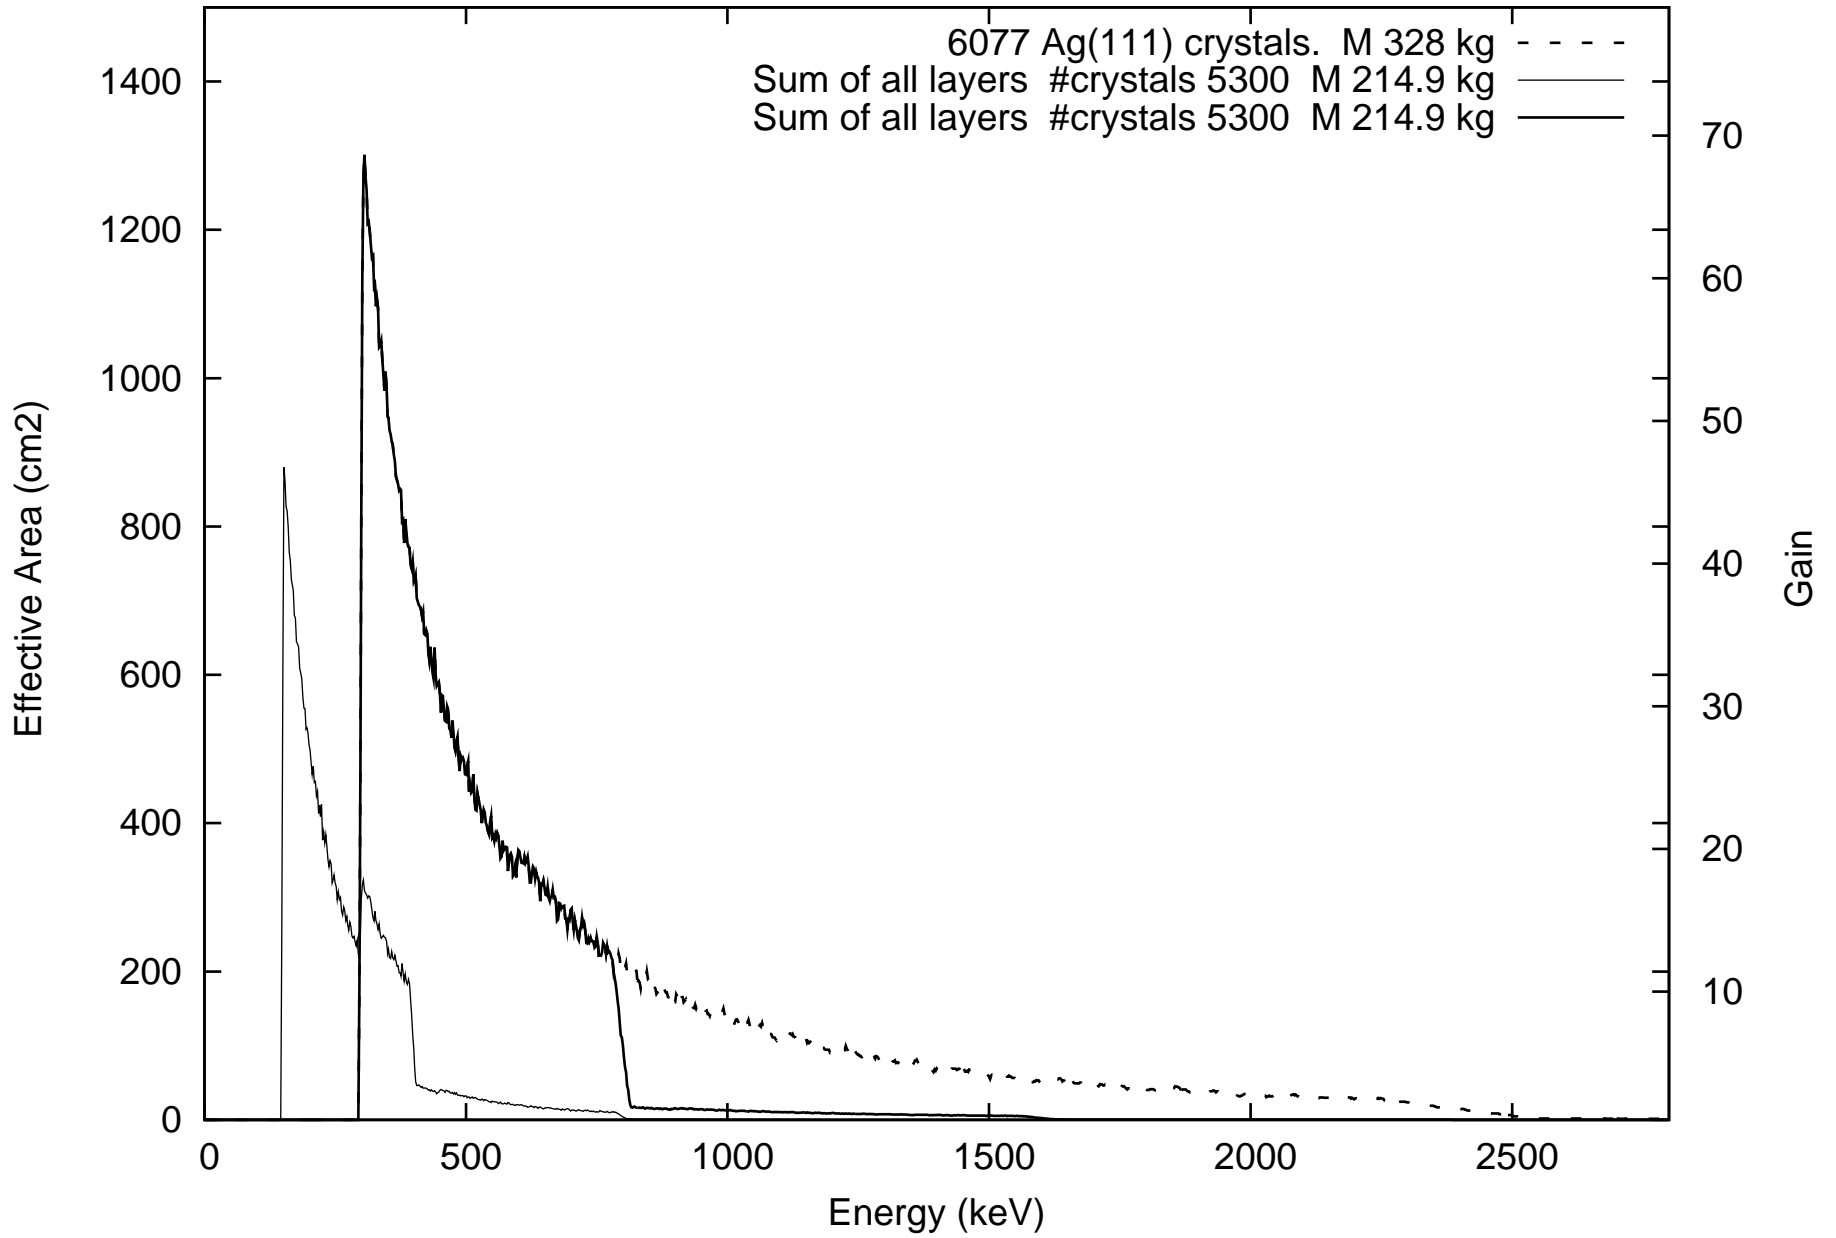

Laue lens diameter: 351 cm, Detector diameter 5.0 cm, mosaic: 0.5 arcmin

Laue lens diameter: 351 cm, Detector diameter 5.0 cm, mosaic: 0.5 arcmin

Laue lens diameter: 351 cm, Detector diameter 5.0 cm, mosaic: 0.5 arcmin

Laue lens diameter: 351 cm, Detector diameter 5.0 cm, mosaic: 0.5 arcmin

Laue lens diameter: 351 cm, Detector diameter 5.0 cm, mosaic: 0.5 arcmin