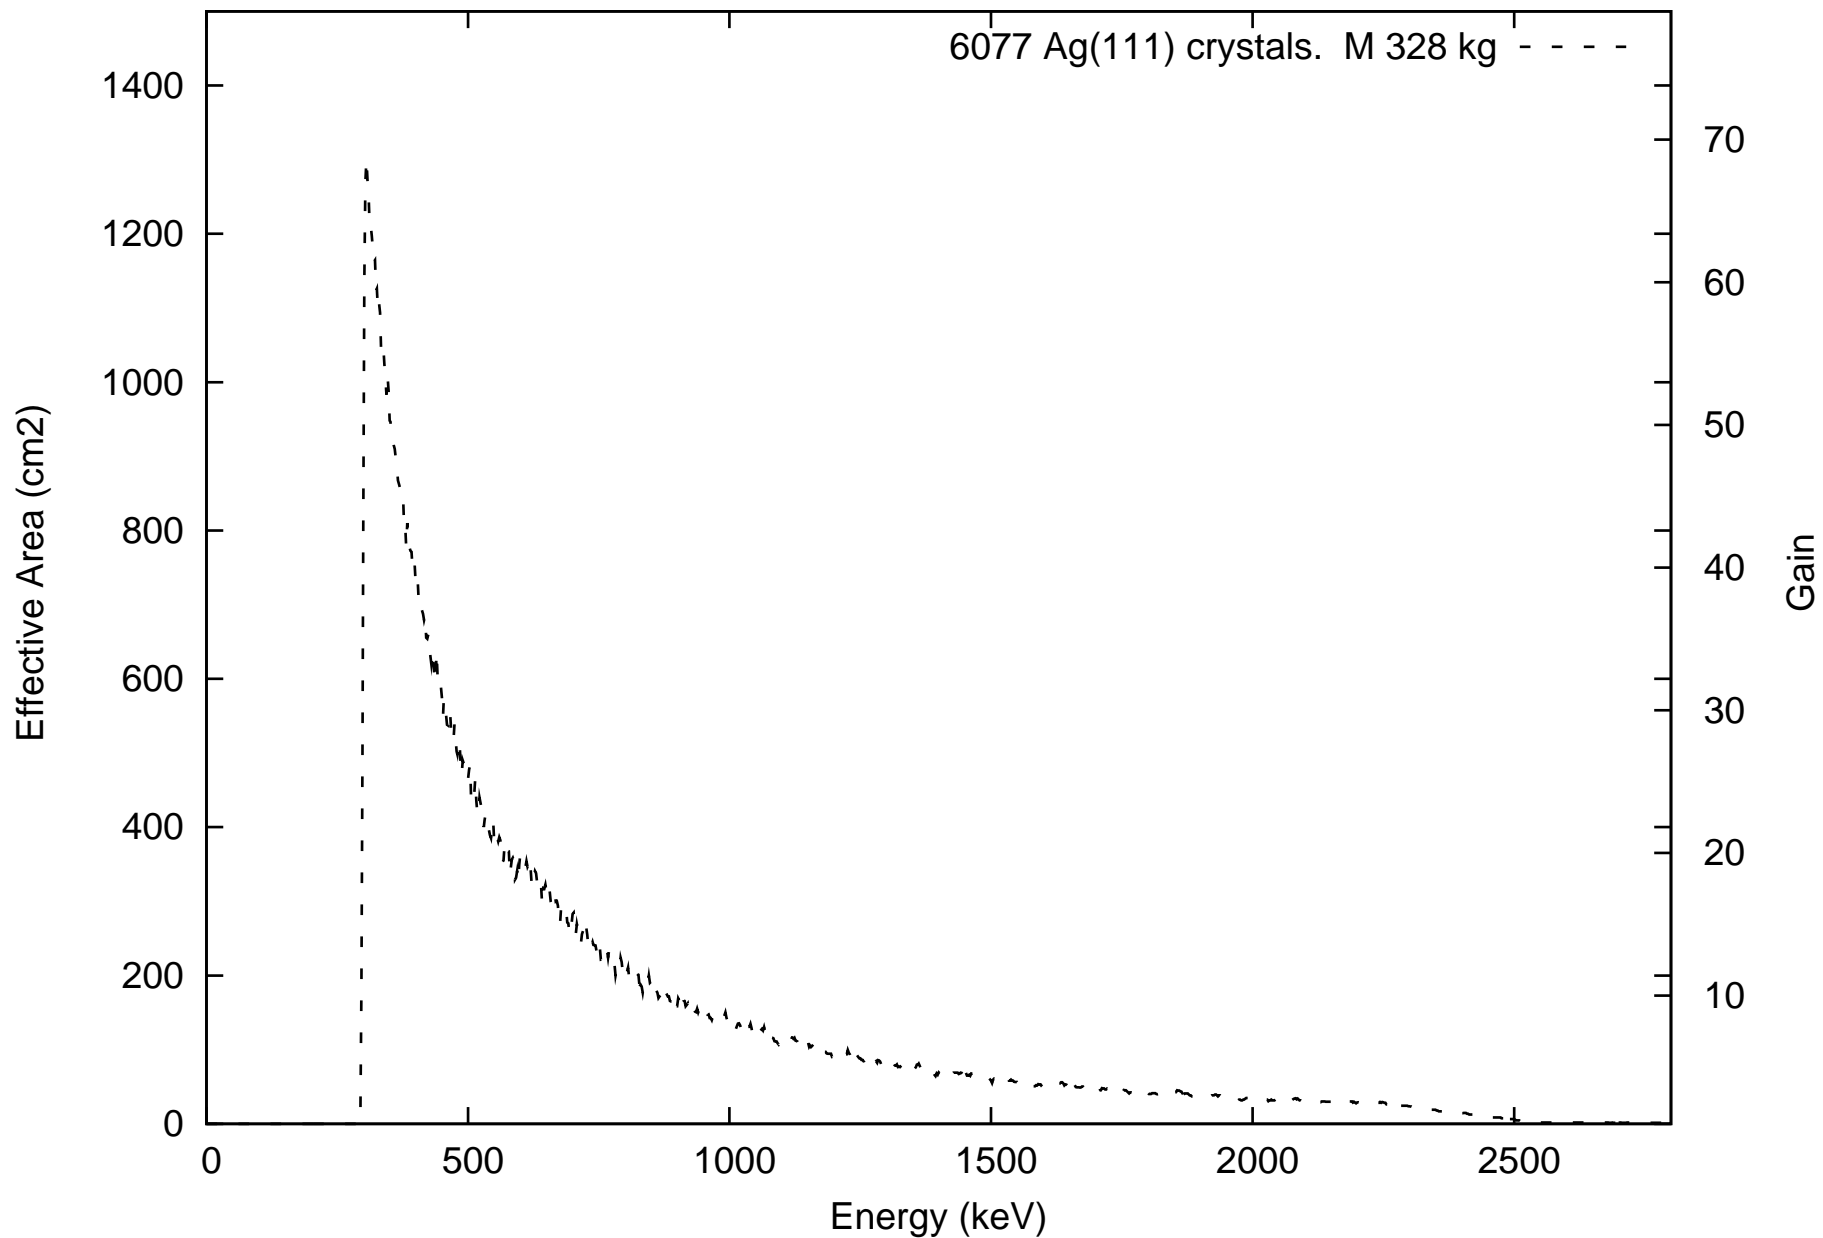

Laue lens diameter: 351 cm, Detector diameter 5.0 cm, mosaic: 0.5 arcmin

Laue lens diameter: 351 cm, Detector diameter 5.0 cm, mosaic: 0.5 arcmin

Laue lens diameter: 351 cm, Detector diameter 5.0 cm, mosaic: 0.5 arcmin

Laue lens diameter: 351 cm, Detector diameter 5.0 cm, mosaic: 0.5 arcmin

Laue lens diameter: 351 cm, Detector diameter 5.0 cm, mosaic: 0.5 arcmin