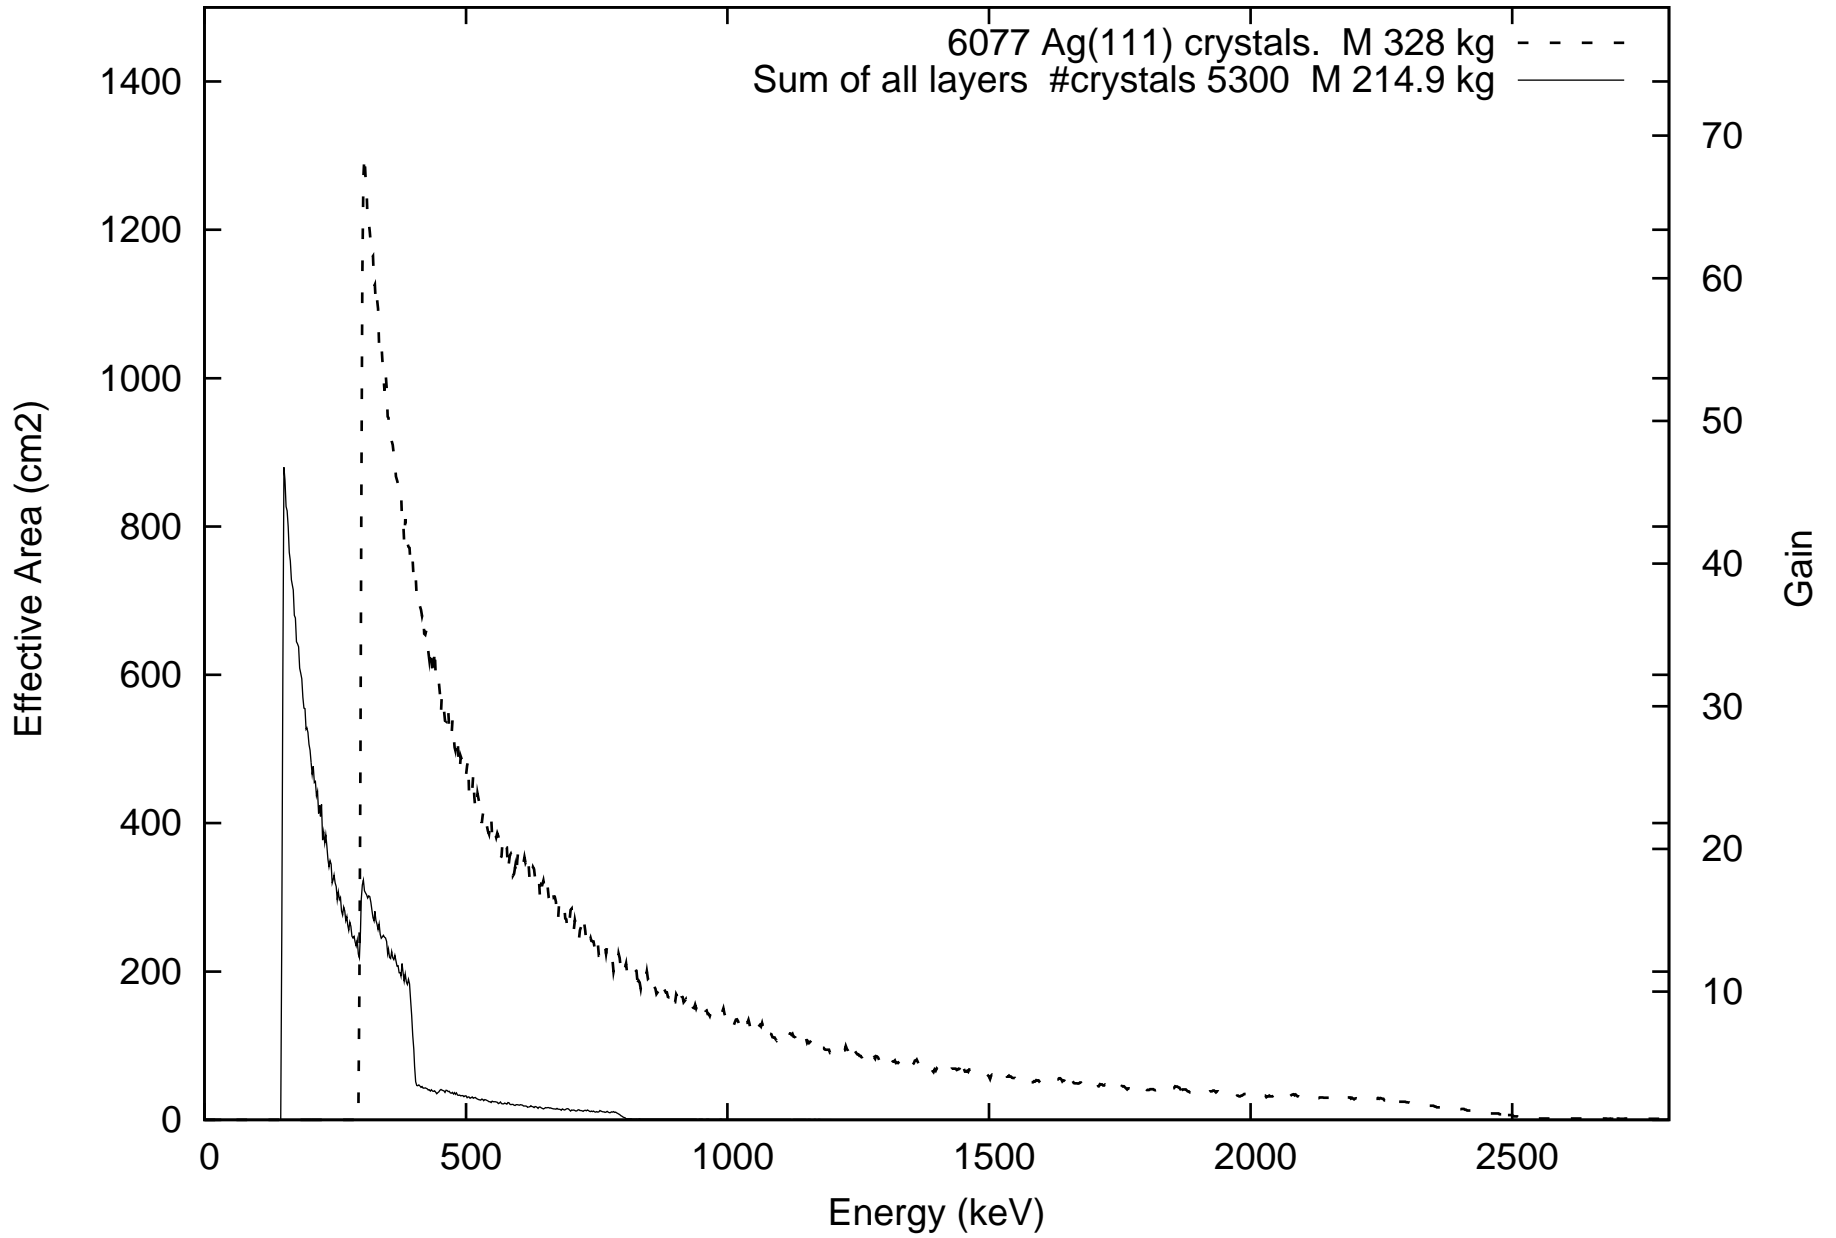

Laue lens diameter: 351 cm, Detector diameter 5.0 cm, mosaic: 0.5 arcmin

Laue lens diameter: 351 cm, Detector diameter 5.0 cm, mosaic: 0.5 arcmin

Laue lens diameter: 351 cm, Detector diameter 5.0 cm, mosaic: 0.5 arcmin

Laue lens diameter: 351 cm, Detector diameter 5.0 cm, mosaic: 0.5 arcmin

Laue lens diameter: 351 cm, Detector diameter 5.0 cm, mosaic: 0.5 arcmin