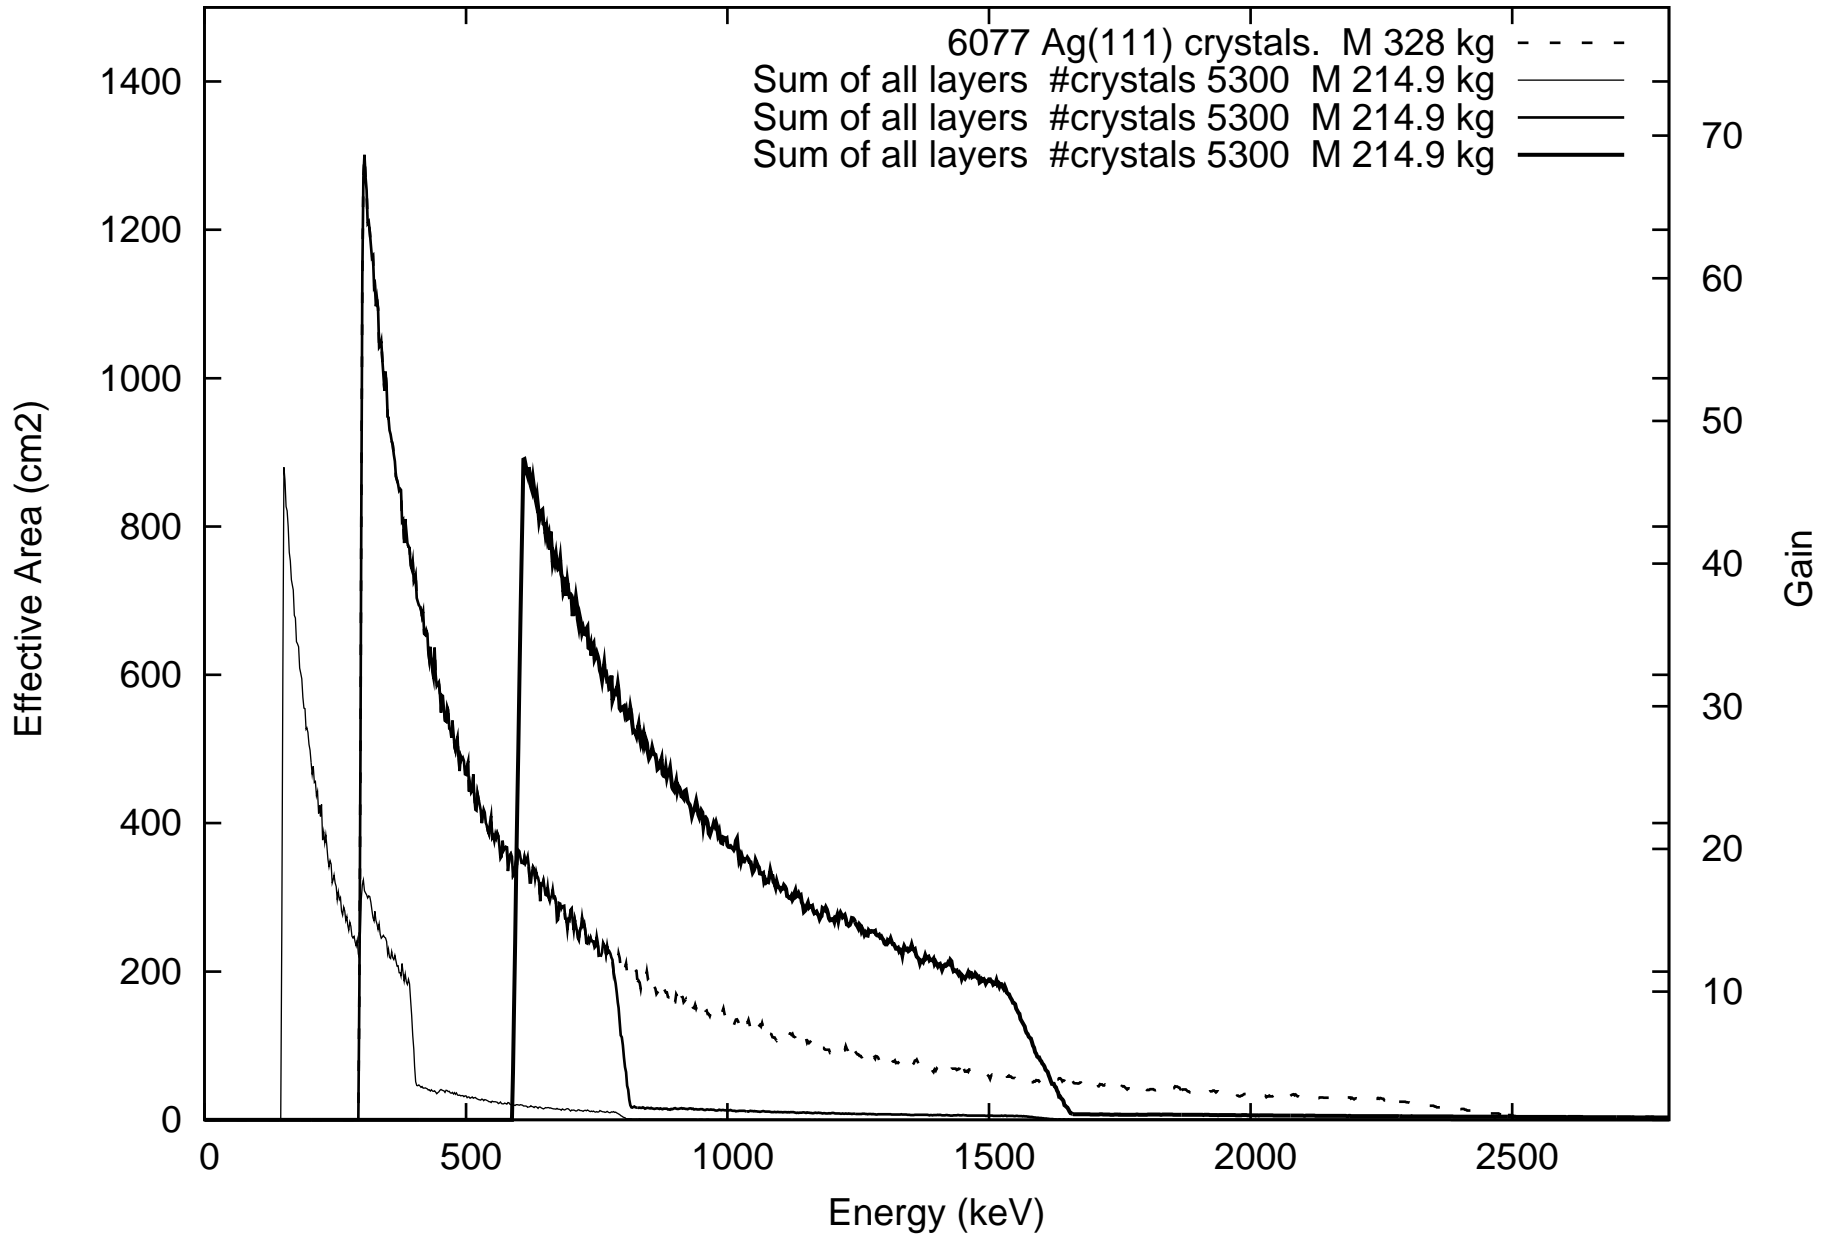

Laue lens diameter: 351 cm, Detector diameter 5.0 cm, mosaic: 0.5 arcmin

Laue lens diameter: 351 cm, Detector diameter 5.0 cm, mosaic: 0.5 arcmin

Laue lens diameter: 351 cm, Detector diameter 5.0 cm, mosaic: 0.5 arcmin

Laue lens diameter: 351 cm, Detector diameter 5.0 cm, mosaic: 0.5 arcmin

Laue lens diameter: 351 cm, Detector diameter 5.0 cm, mosaic: 0.5 arcmin