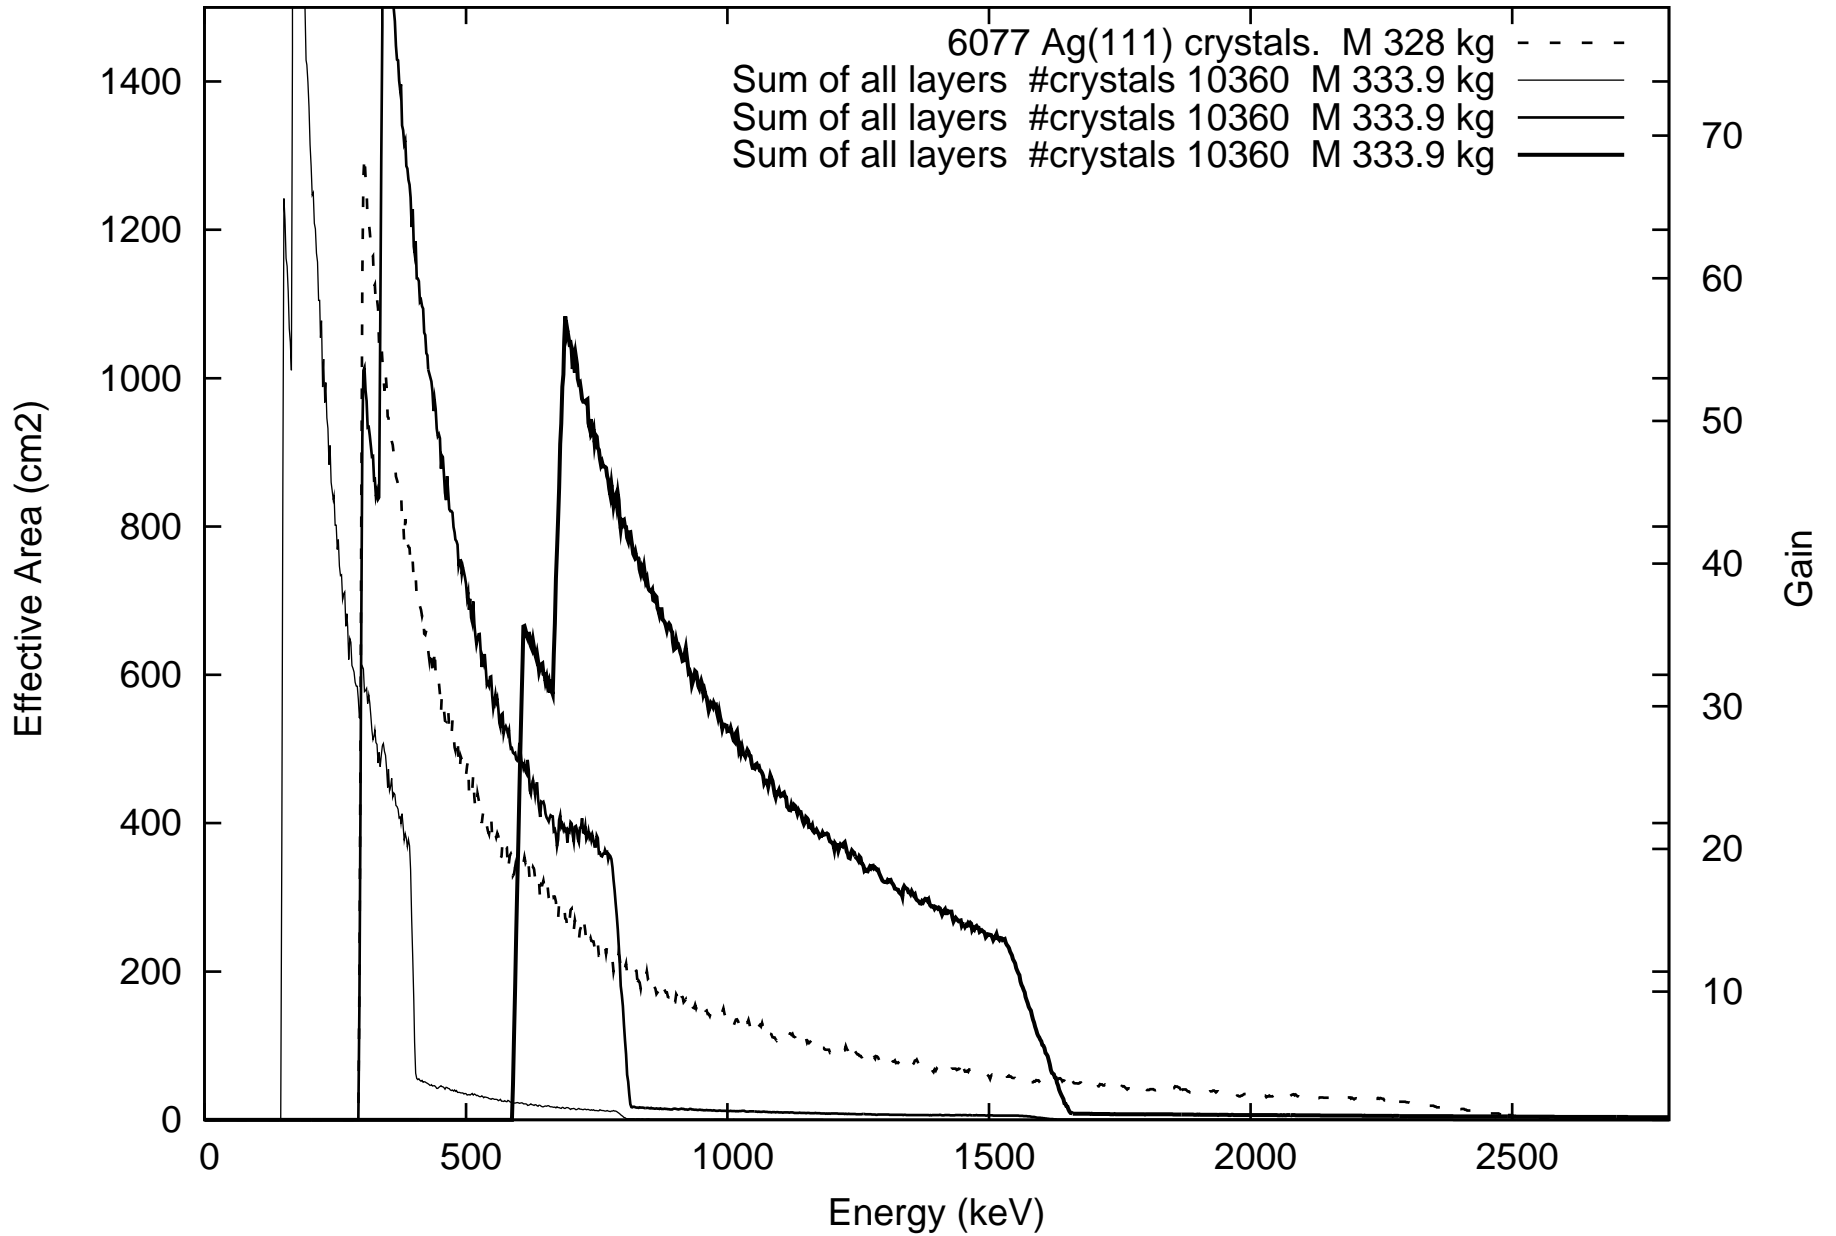

Laue lens diameter: 351 cm, Detector diameter 5.0 cm, mosaic: 0.5 arcmin

Laue lens diameter: 351 cm, Detector diameter 5.0 cm, mosaic: 0.5 arcmin

Laue lens diameter: 351 cm, Detector diameter 5.0 cm, mosaic: 0.5 arcmin

Laue lens diameter: 351 cm, Detector diameter 5.0 cm, mosaic: 0.5 arcmin

Laue lens diameter: 351 cm, Detector diameter 5.0 cm, mosaic: 0.5 arcmin