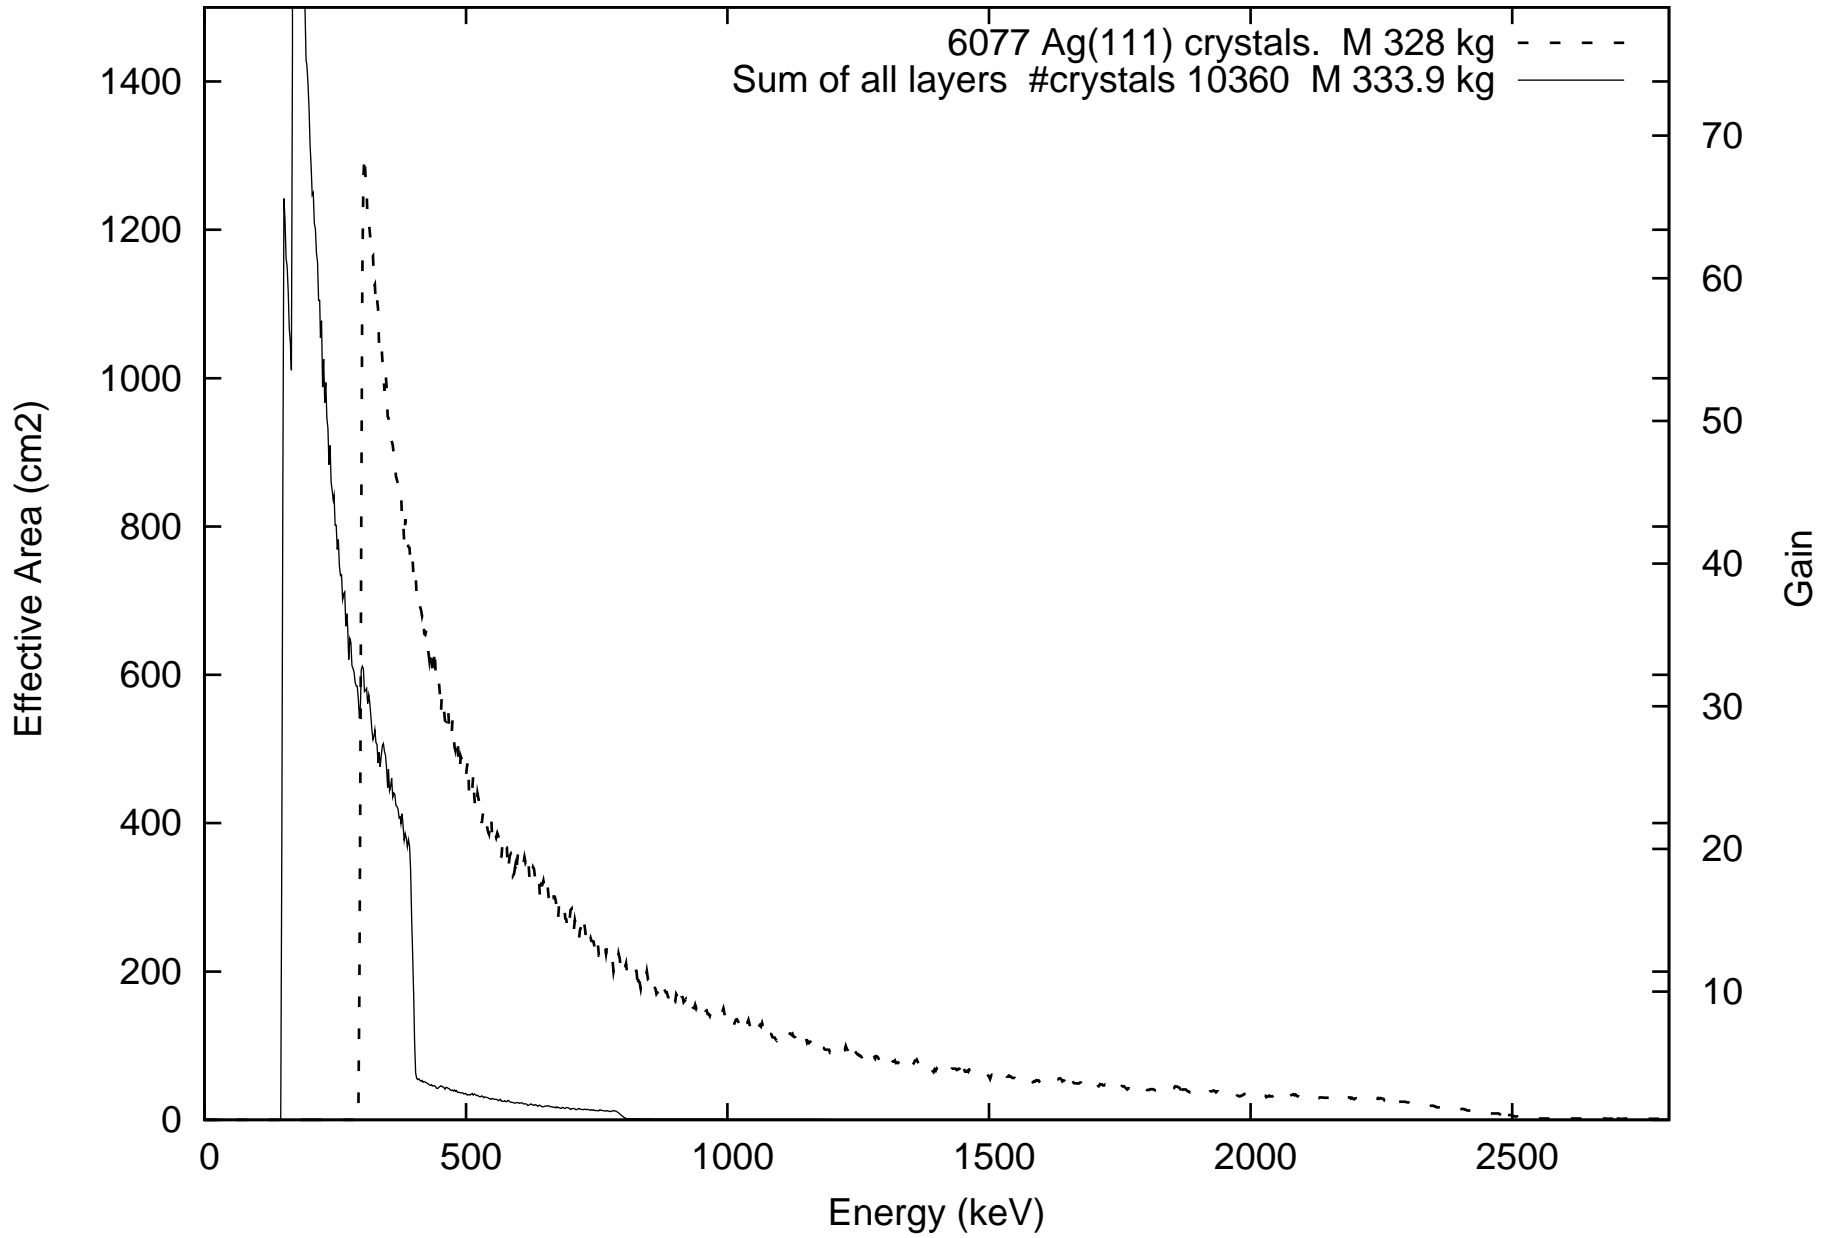

Laue lens diameter: 351 cm, Detector diameter 5.0 cm, mosaic: 0.5 arcmin

Laue lens diameter: 351 cm, Detector diameter 5.0 cm, mosaic: 0.5 arcmin

Laue lens diameter: 351 cm, Detector diameter 5.0 cm, mosaic: 0.5 arcmin

Laue lens diameter: 351 cm, Detector diameter 5.0 cm, mosaic: 0.5 arcmin

Laue lens diameter: 351 cm, Detector diameter 5.0 cm, mosaic: 0.5 arcmin