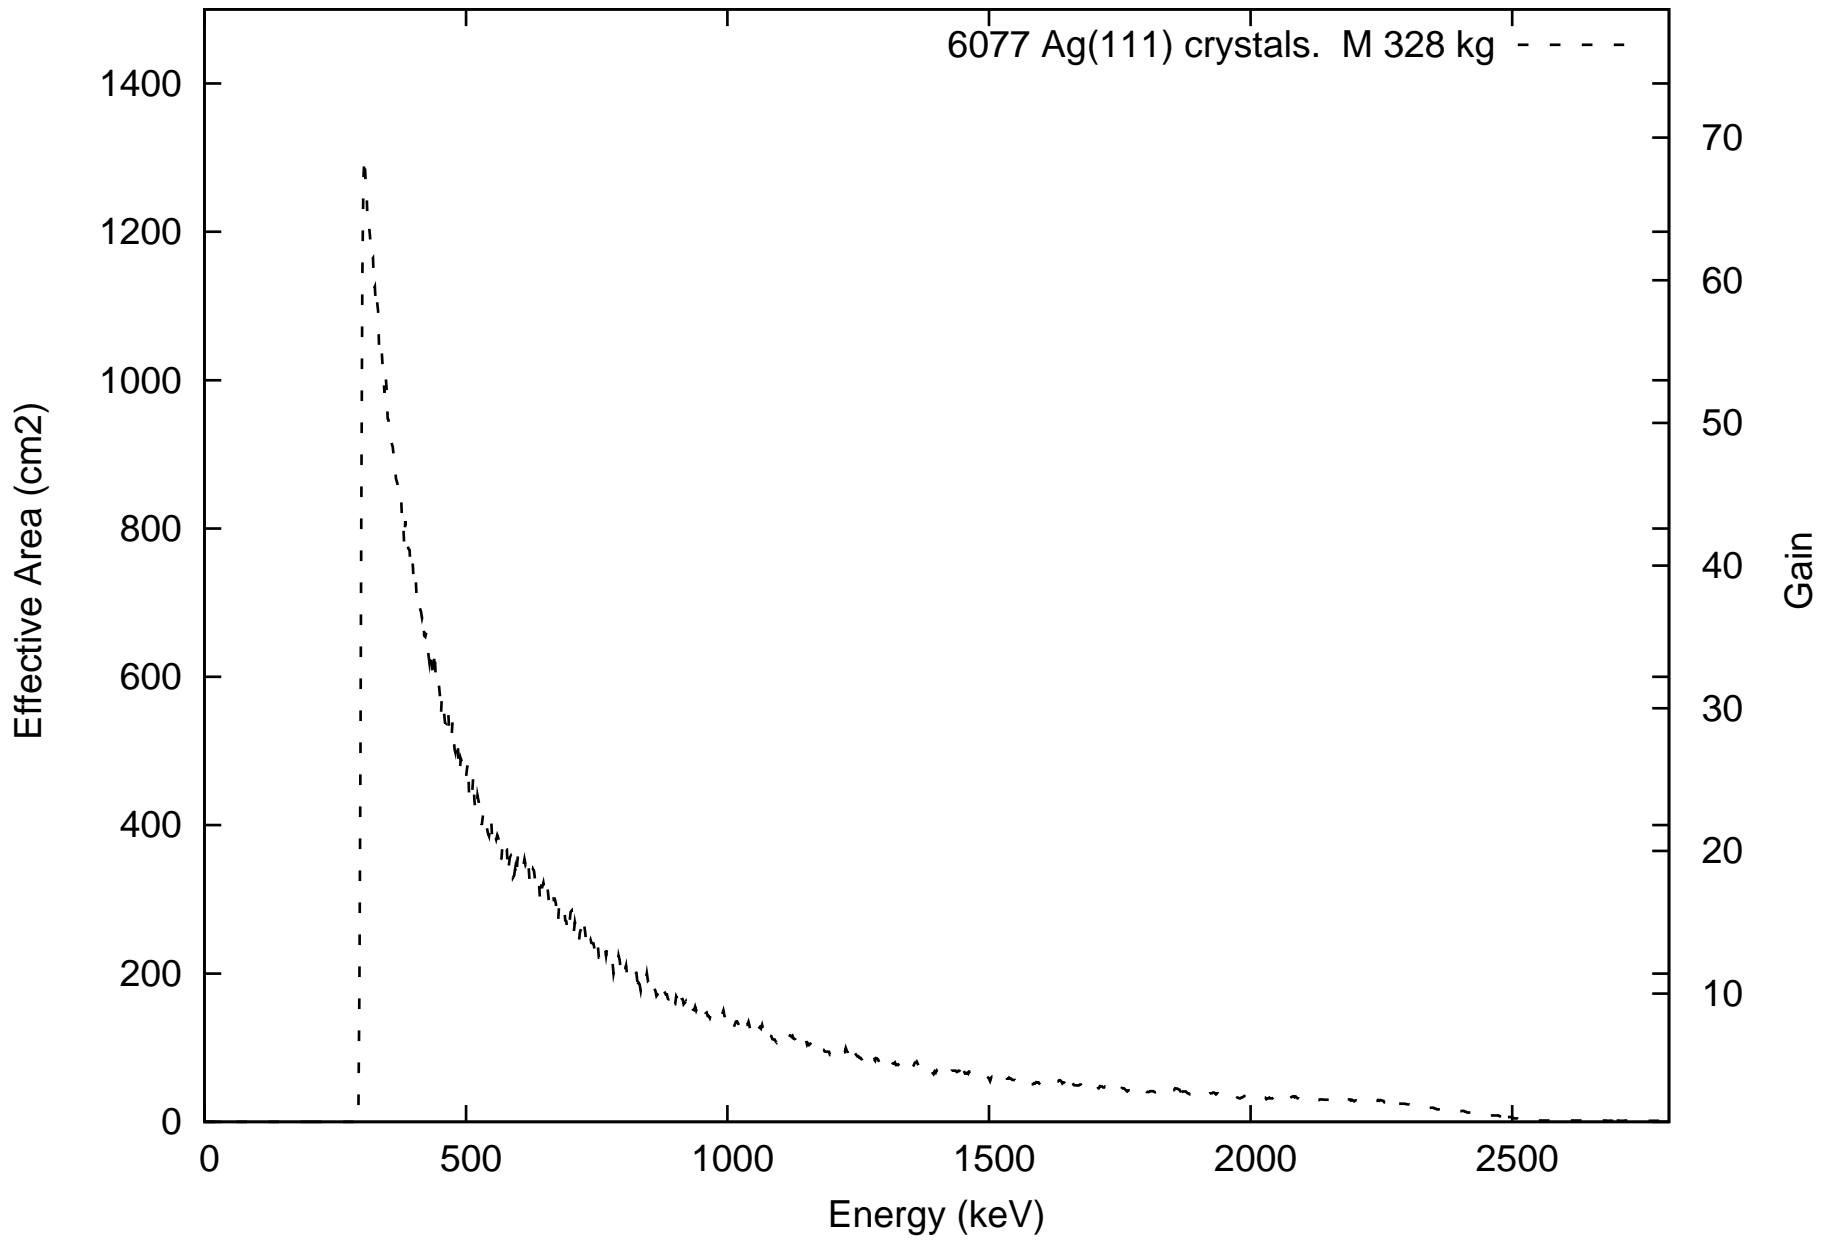

Laue lens diameter: 351 cm, Detector diameter 5.0 cm, mosaic: 0.5 arcmin

Laue lens diameter: 351 cm, Detector diameter 5.0 cm, mosaic: 0.5 arcmin

Laue lens diameter: 351 cm, Detector diameter 5.0 cm, mosaic: 0.5 arcmin

Laue lens diameter: 351 cm, Detector diameter 5.0 cm, mosaic: 0.5 arcmin

Laue lens diameter: 351 cm, Detector diameter 5.0 cm, mosaic: 0.5 arcmin