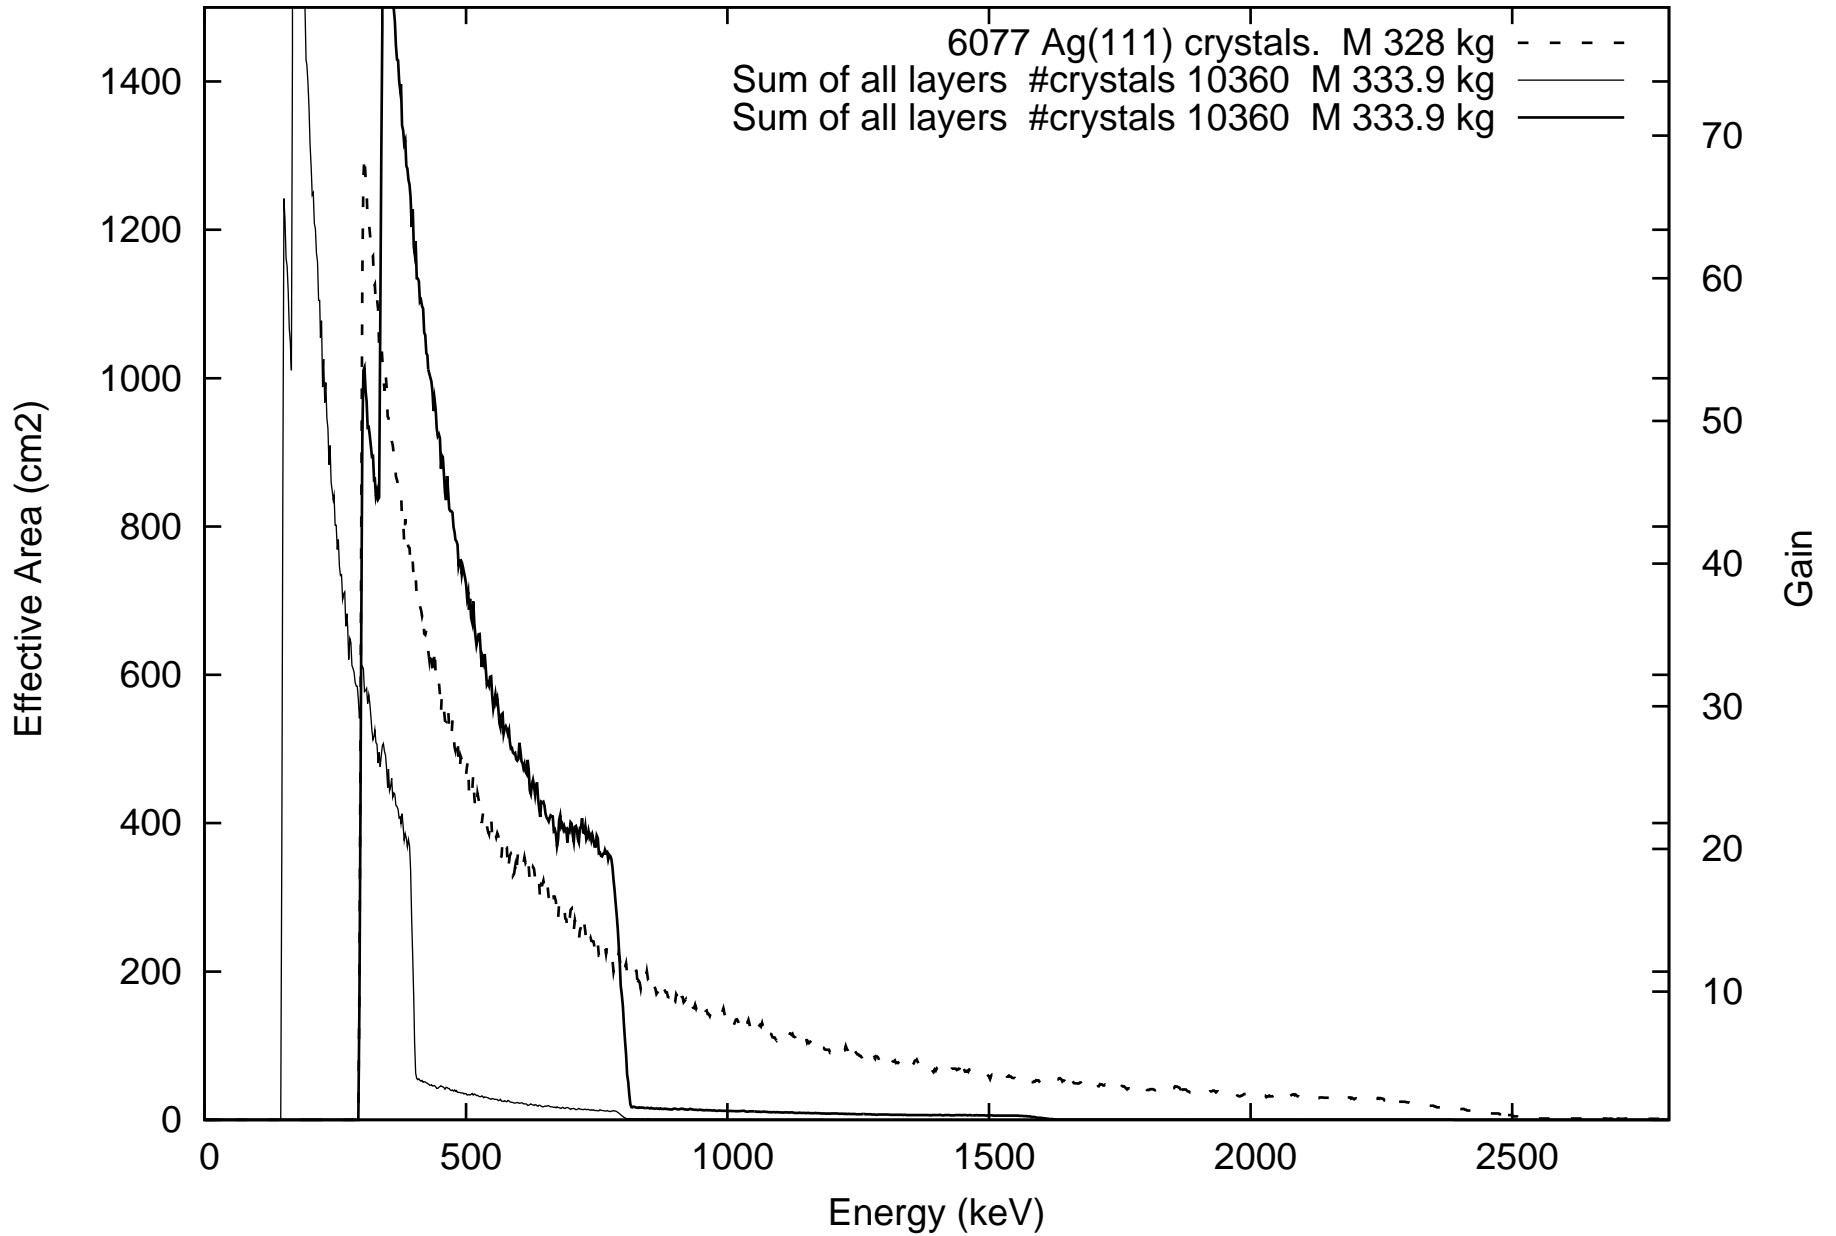

Laue lens diameter: 351 cm, Detector diameter 5.0 cm, mosaic: 0.5 arcmin

Laue lens diameter: 351 cm, Detector diameter 5.0 cm, mosaic: 0.5 arcmin

Laue lens diameter: 351 cm, Detector diameter 5.0 cm, mosaic: 0.5 arcmin

Laue lens diameter: 351 cm, Detector diameter 5.0 cm, mosaic: 0.5 arcmin

Laue lens diameter: 351 cm, Detector diameter 5.0 cm, mosaic: 0.5 arcmin