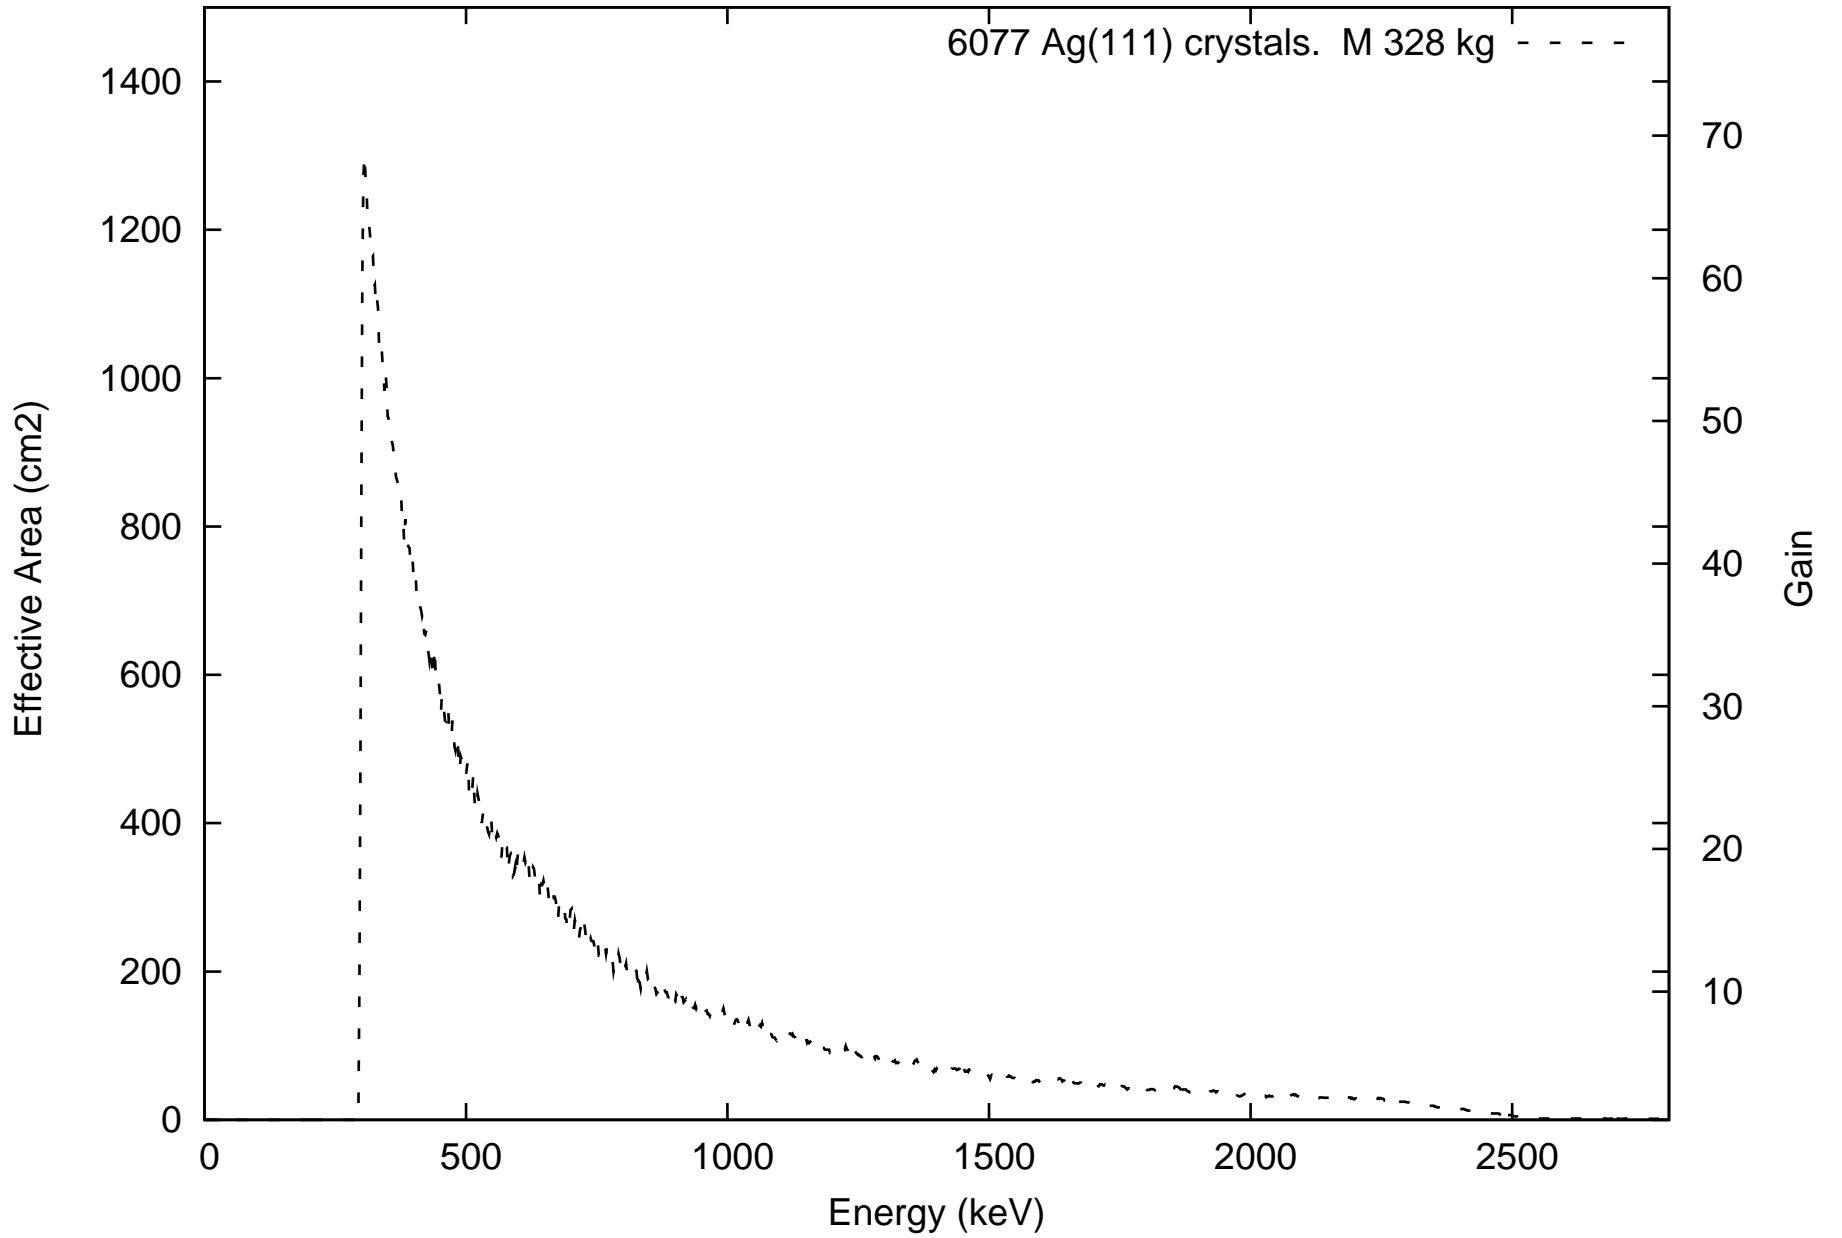

Laue lens diameter: 351 cm, Detector diameter 5.0 cm, mosaic: 0.5 arcmin

Laue lens diameter: 351 cm, Detector diameter 5.0 cm, mosaic: 0.5 arcmin

Laue lens diameter: 351 cm, Detector diameter 5.0 cm, mosaic: 0.5 arcmin

Laue lens diameter: 351 cm, Detector diameter 5.0 cm, mosaic: 0.5 arcmin

Laue lens diameter: 351 cm, Detector diameter 5.0 cm, mosaic: 0.5 arcmin