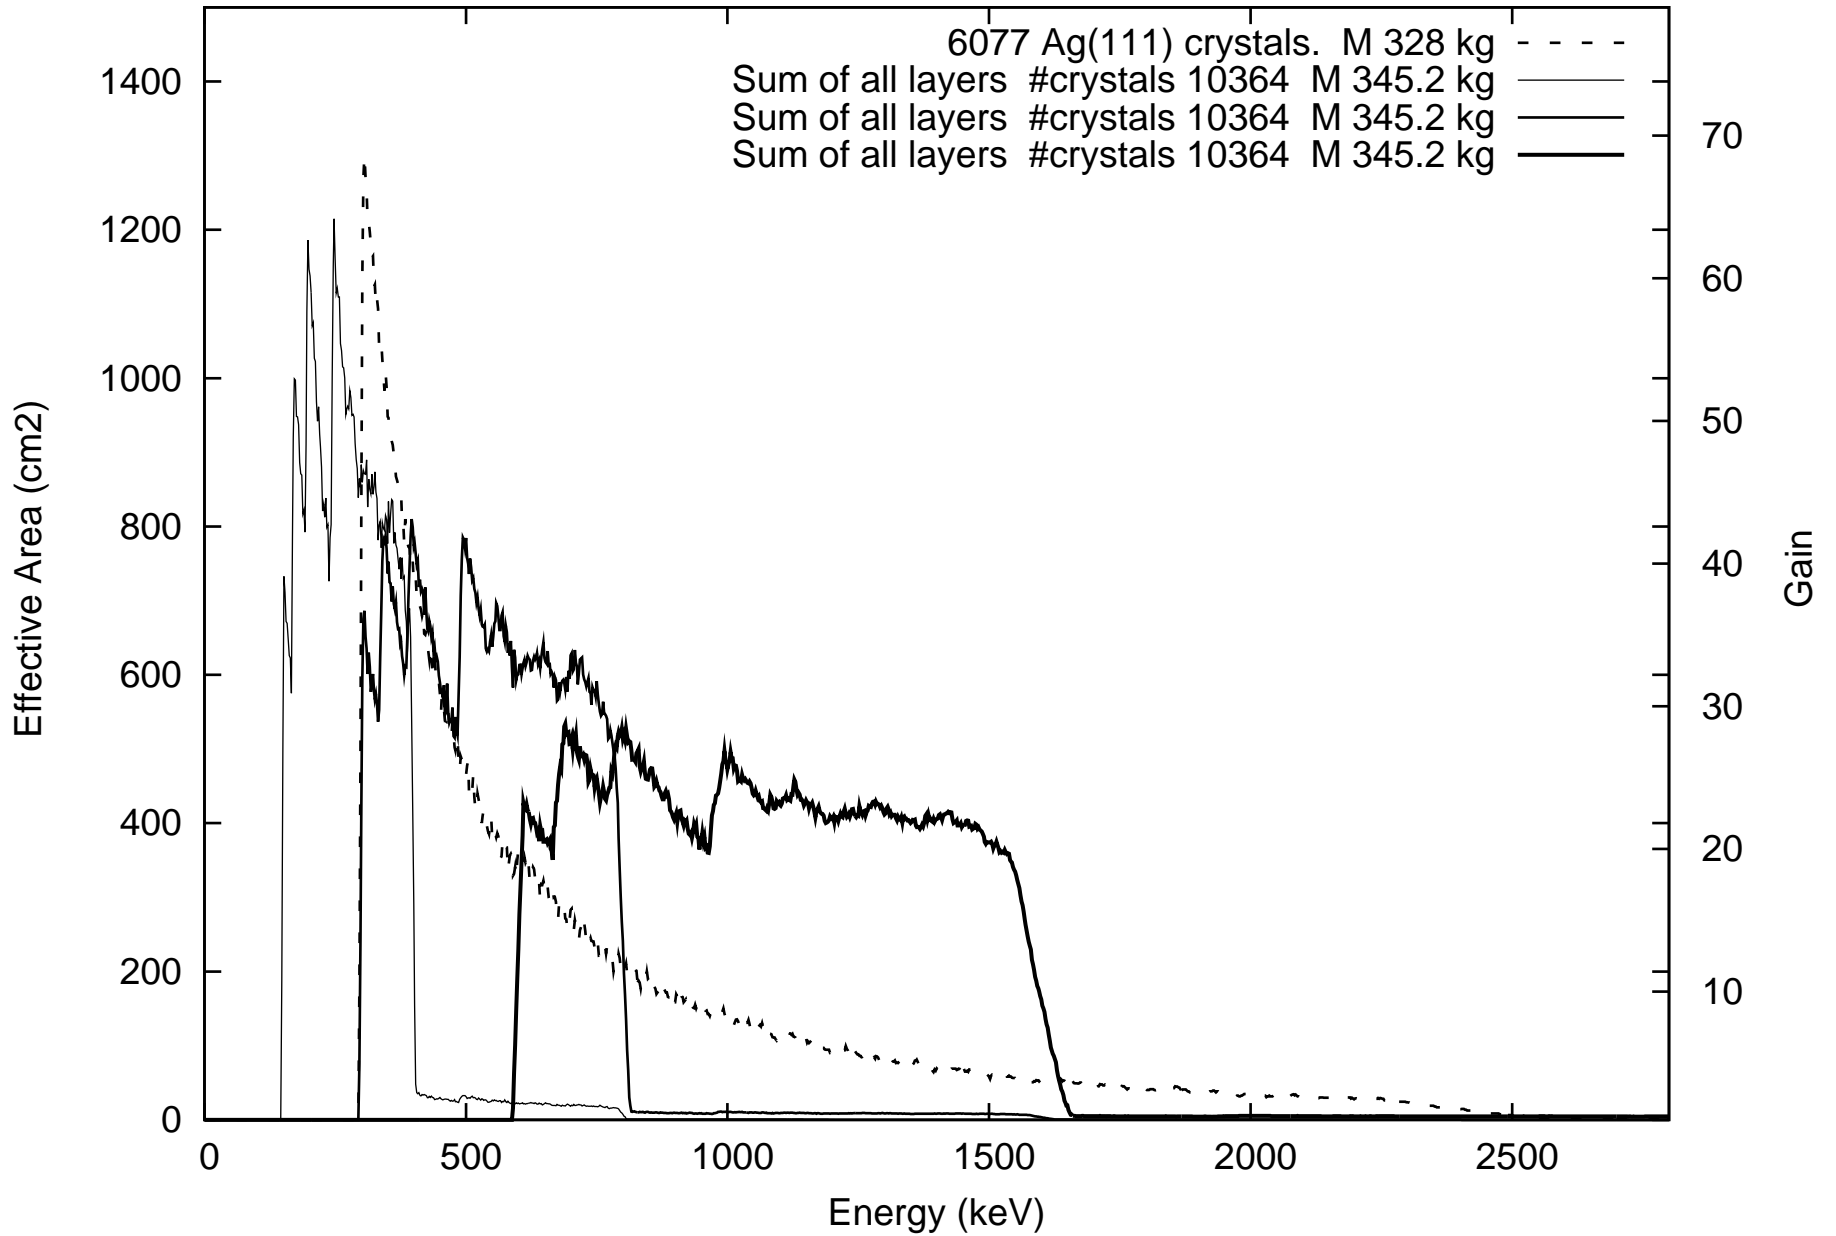

Laue lens diameter: 351 cm, Detector diameter 5.0 cm, mosaic: 0.5 arcmin

Laue lens diameter: 351 cm, Detector diameter 5.0 cm, mosaic: 0.5 arcmin

Laue lens diameter: 351 cm, Detector diameter 5.0 cm, mosaic: 0.5 arcmin

Laue lens diameter: 351 cm, Detector diameter 5.0 cm, mosaic: 0.5 arcmin

Laue lens diameter: 351 cm, Detector diameter 5.0 cm, mosaic: 0.5 arcmin