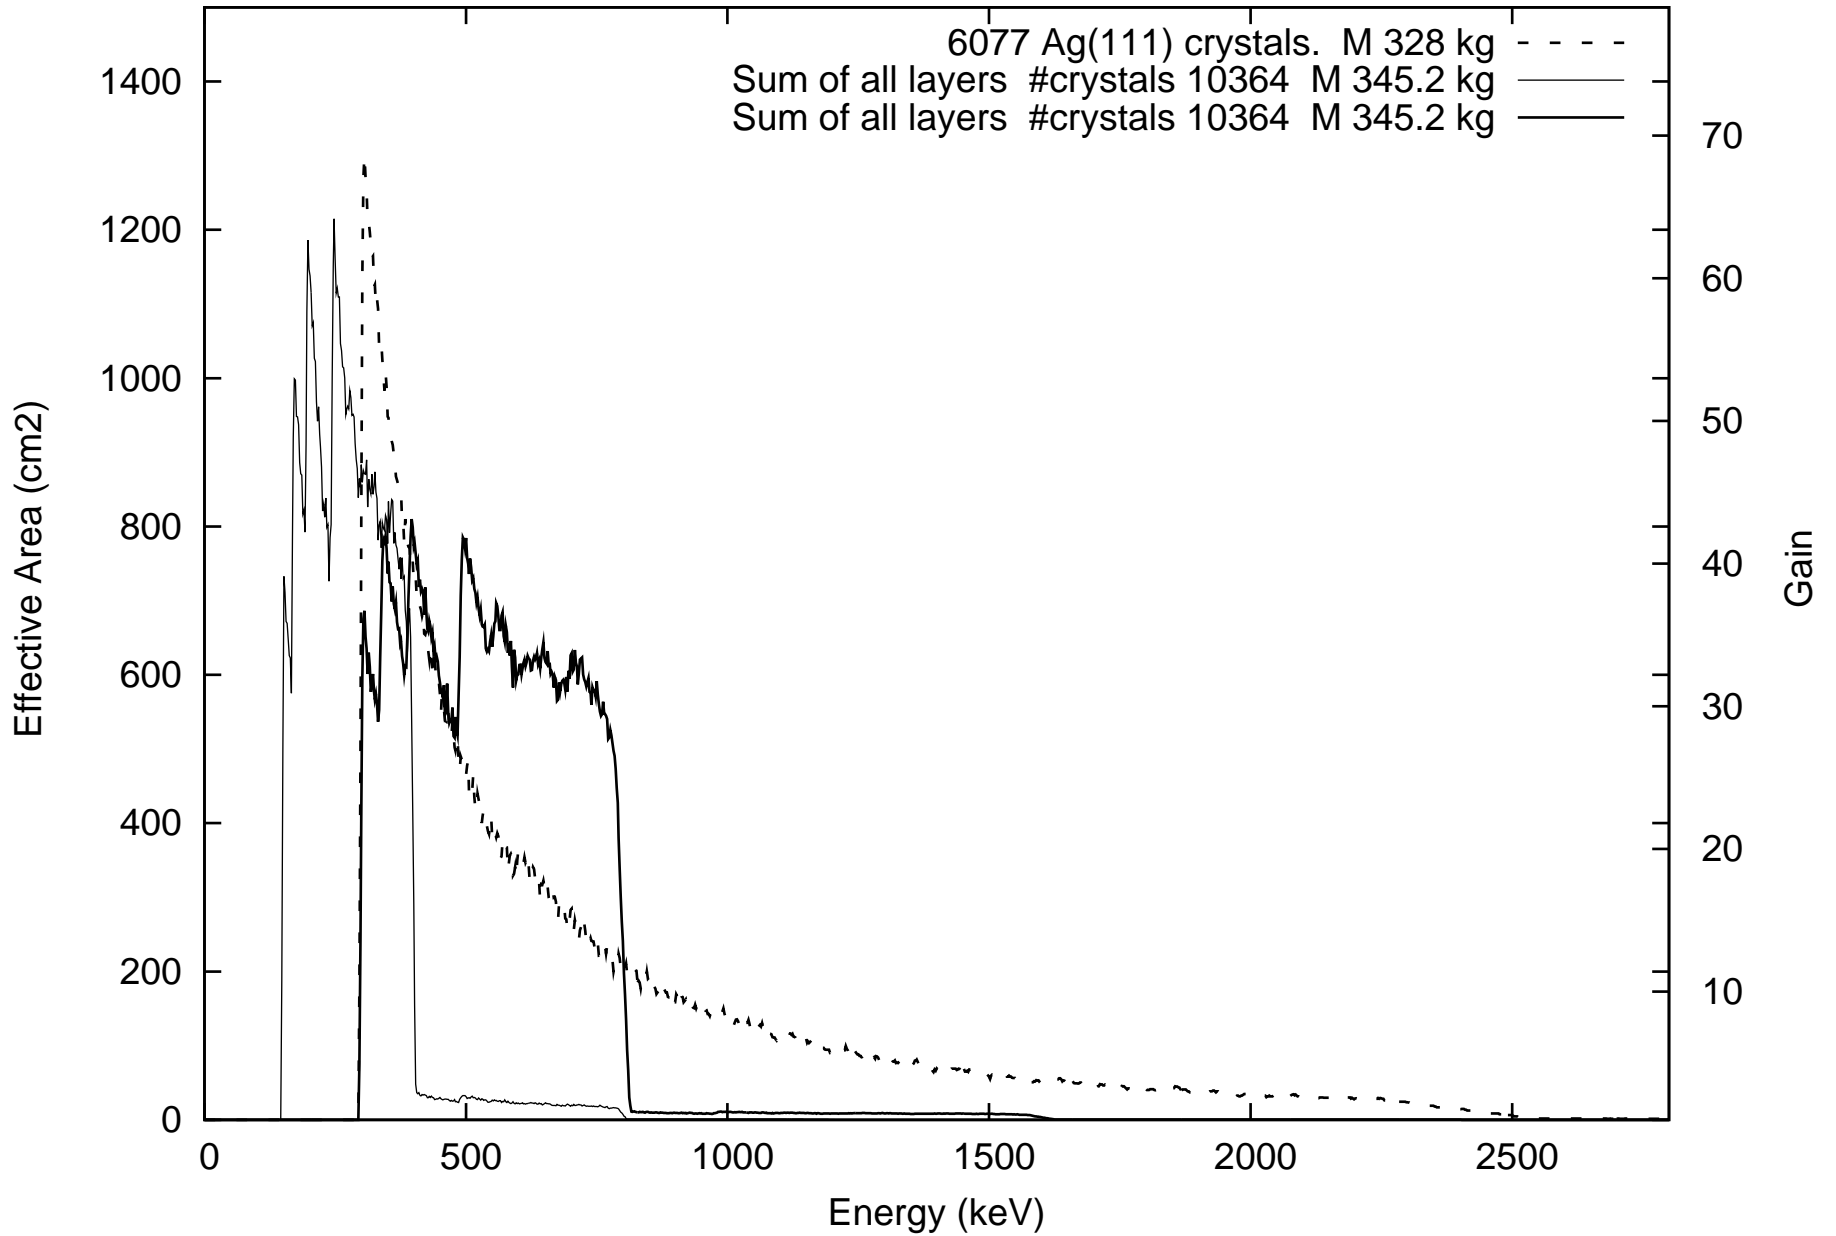

Laue lens diameter: 351 cm, Detector diameter 5.0 cm, mosaic: 0.5 arcmin

Laue lens diameter: 351 cm, Detector diameter 5.0 cm, mosaic: 0.5 arcmin

Laue lens diameter: 351 cm, Detector diameter 5.0 cm, mosaic: 0.5 arcmin

Laue lens diameter: 351 cm, Detector diameter 5.0 cm, mosaic: 0.5 arcmin

Laue lens diameter: 351 cm, Detector diameter 5.0 cm, mosaic: 0.5 arcmin