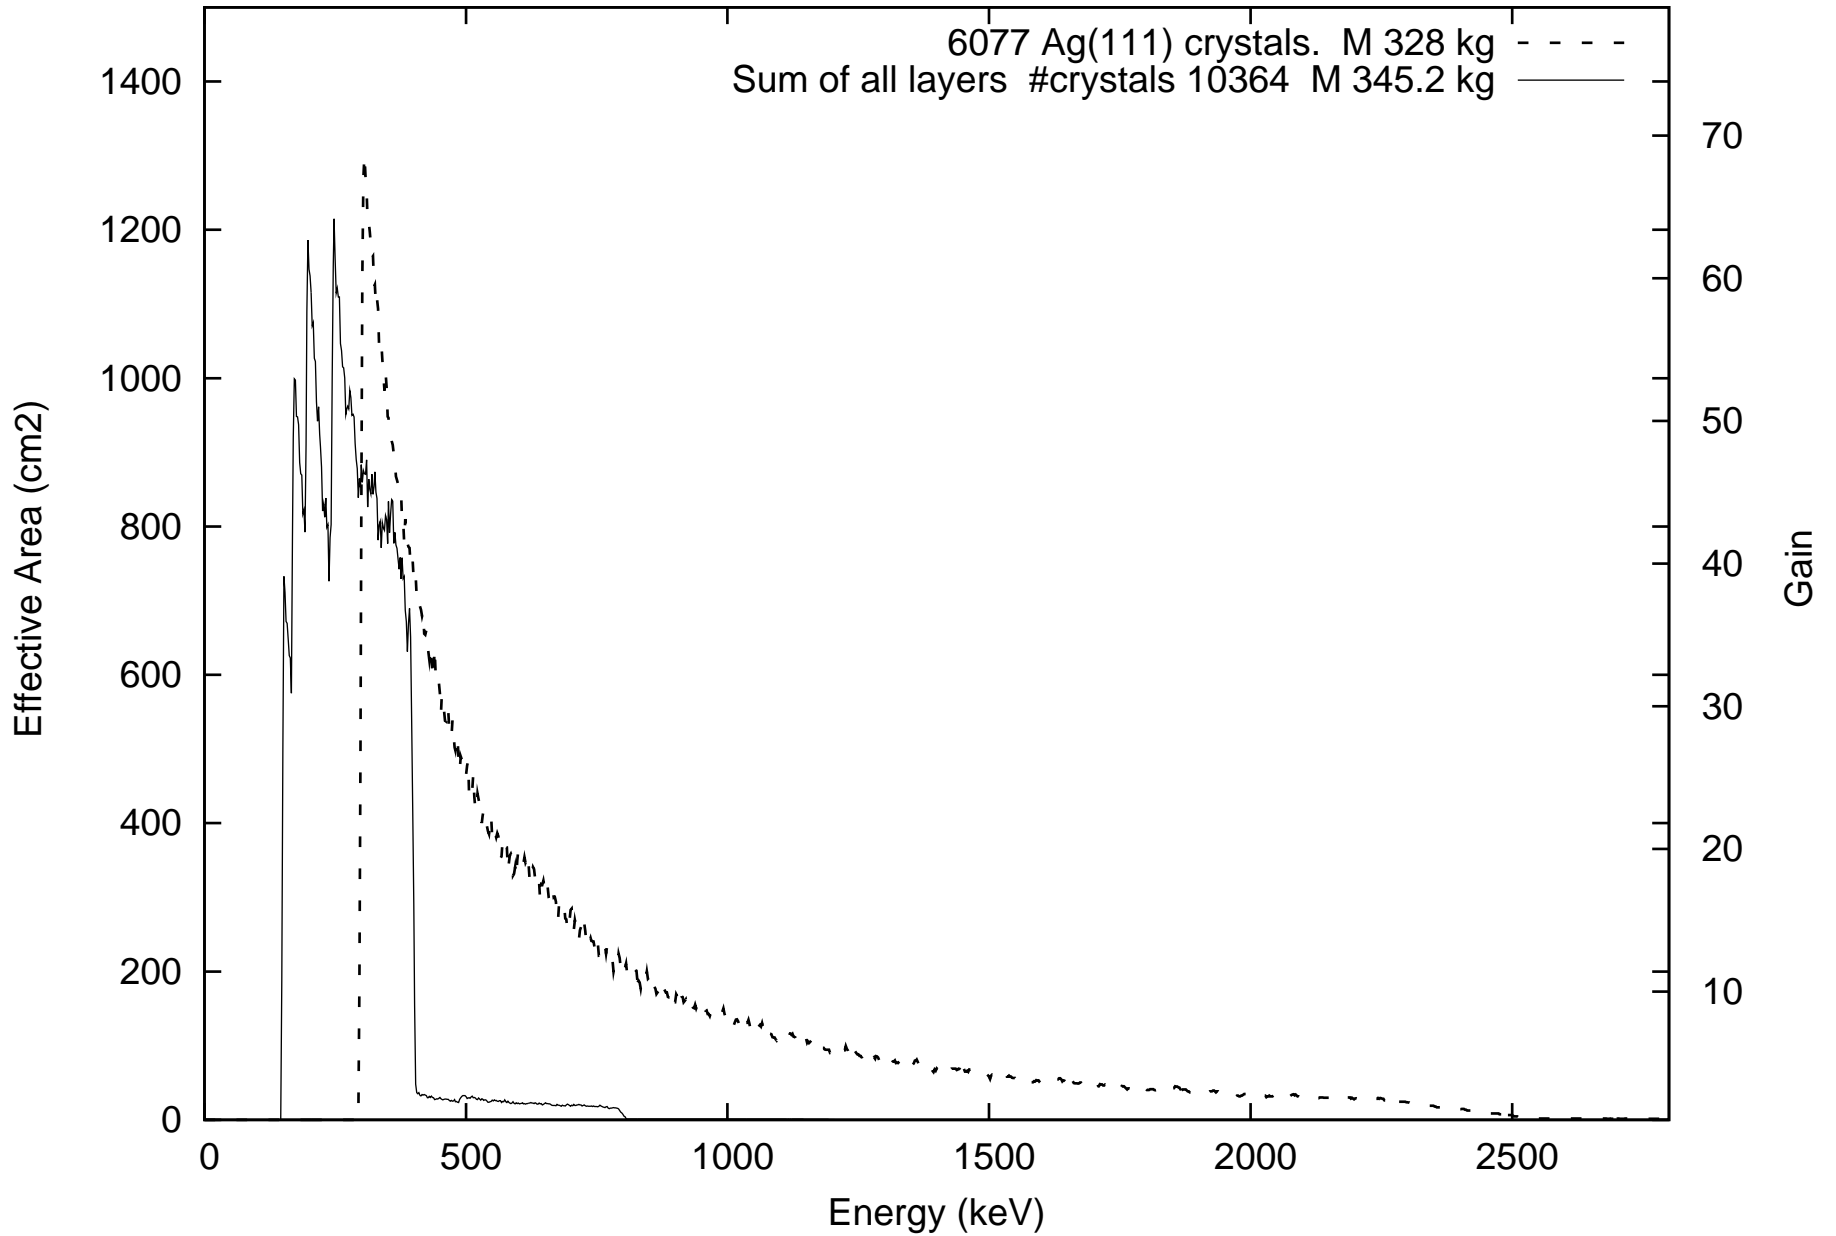

Laue lens diameter: 351 cm, Detector diameter 5.0 cm, mosaic: 0.5 arcmin

Laue lens diameter: 351 cm, Detector diameter 5.0 cm, mosaic: 0.5 arcmin

Laue lens diameter: 351 cm, Detector diameter 5.0 cm, mosaic: 0.5 arcmin

Laue lens diameter: 351 cm, Detector diameter 5.0 cm, mosaic: 0.5 arcmin

Laue lens diameter: 351 cm, Detector diameter 5.0 cm, mosaic: 0.5 arcmin