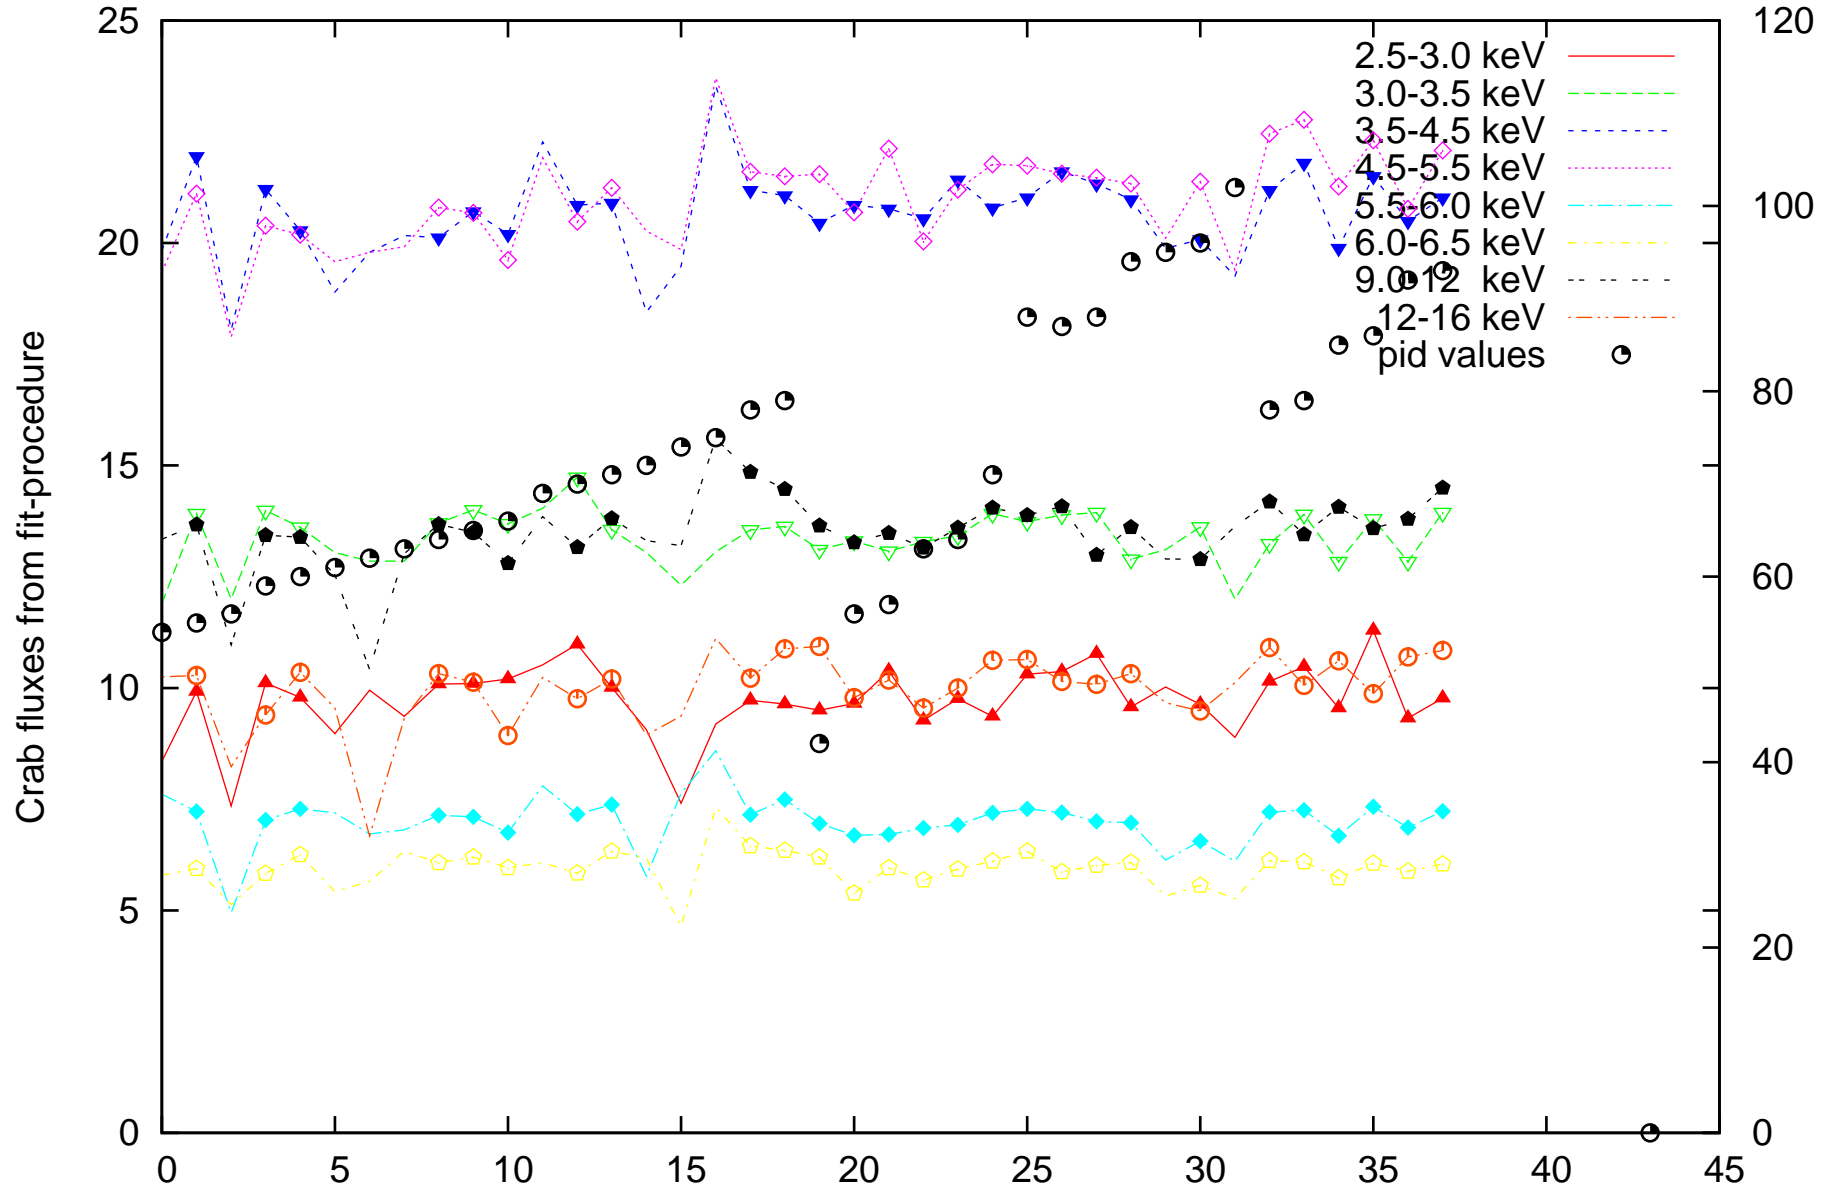

J1 Crab fluxes

J1 Crab fluxes from orbits 1019-1026 as function of scw-number

jan 21 12:00:00 2016