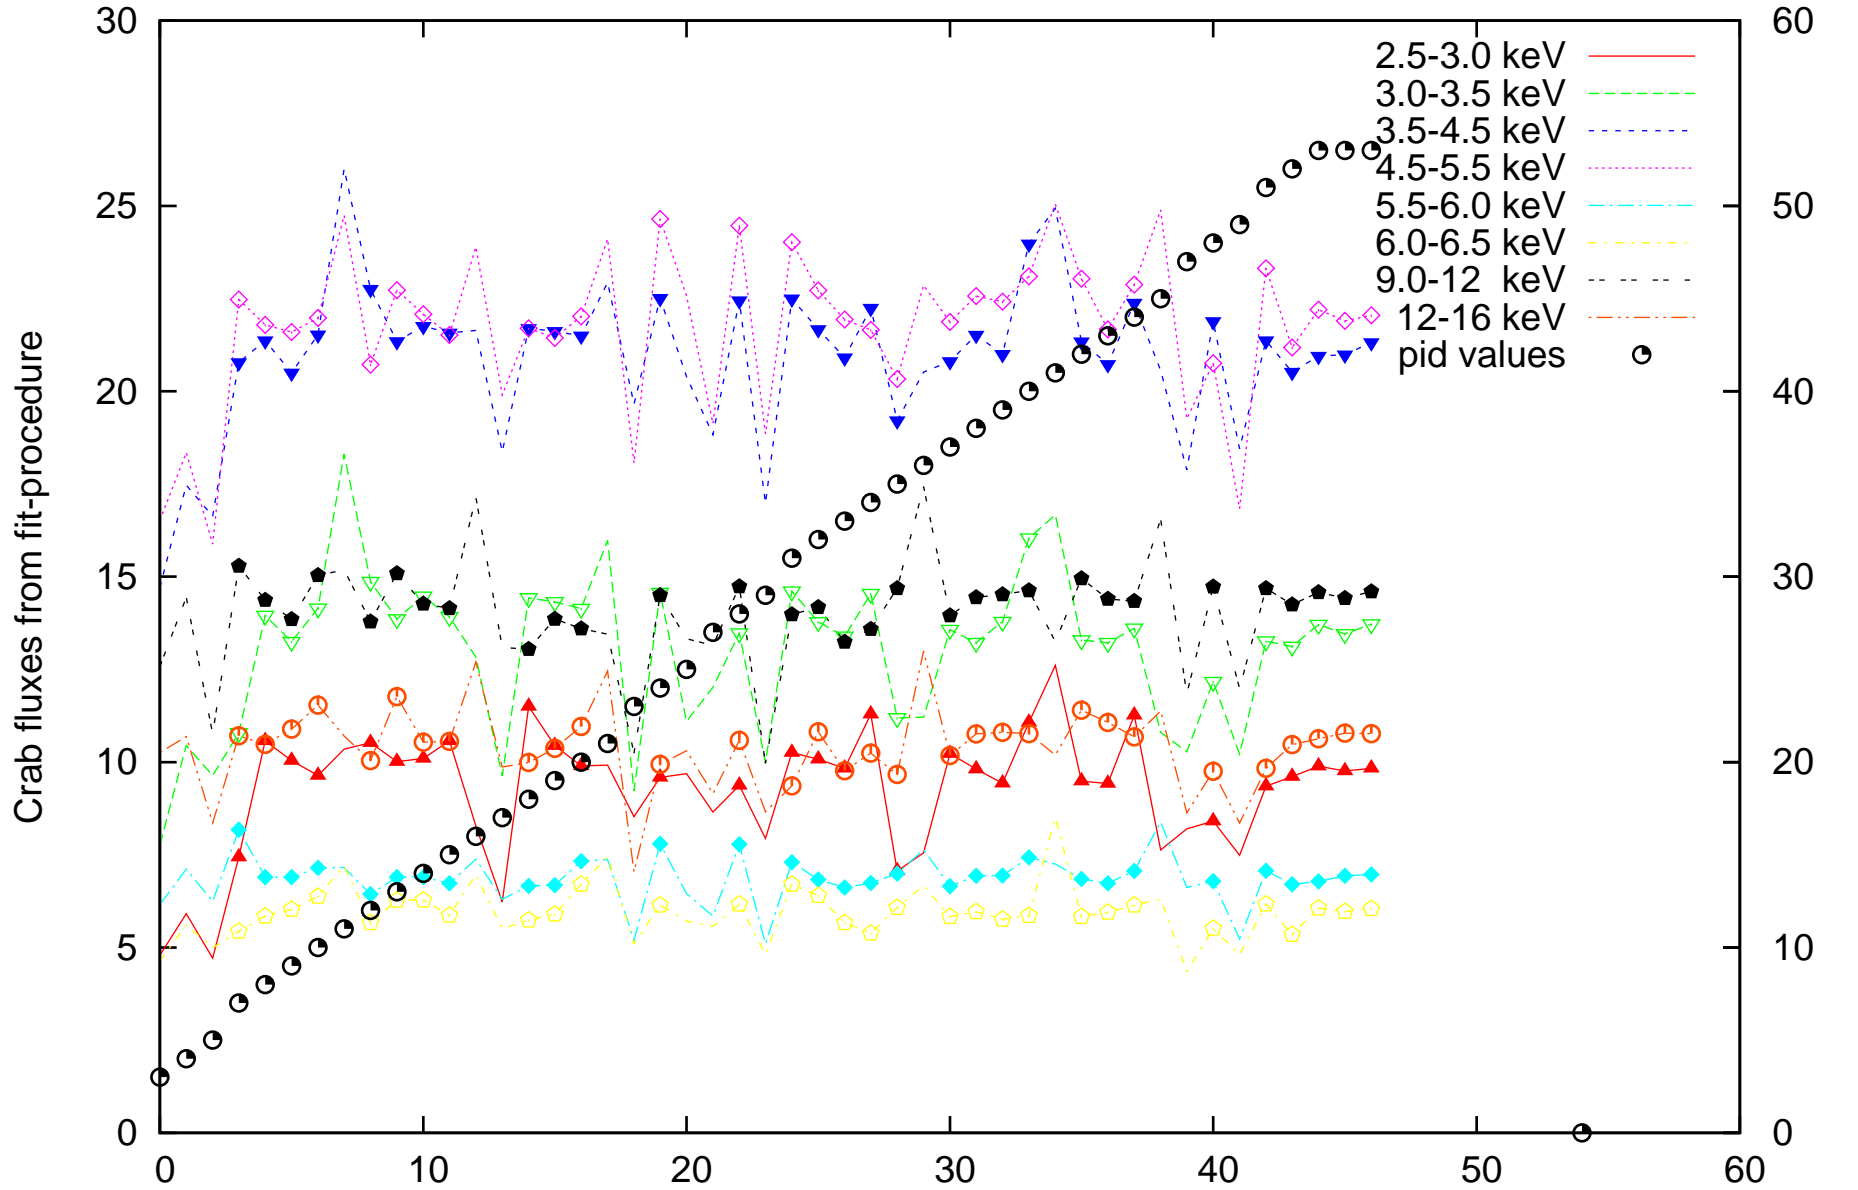

J1 Crab fluxes

J1 Crab fluxes from orbits 1089-1089 as function of scw-number

jan 21 12:00:00 2016