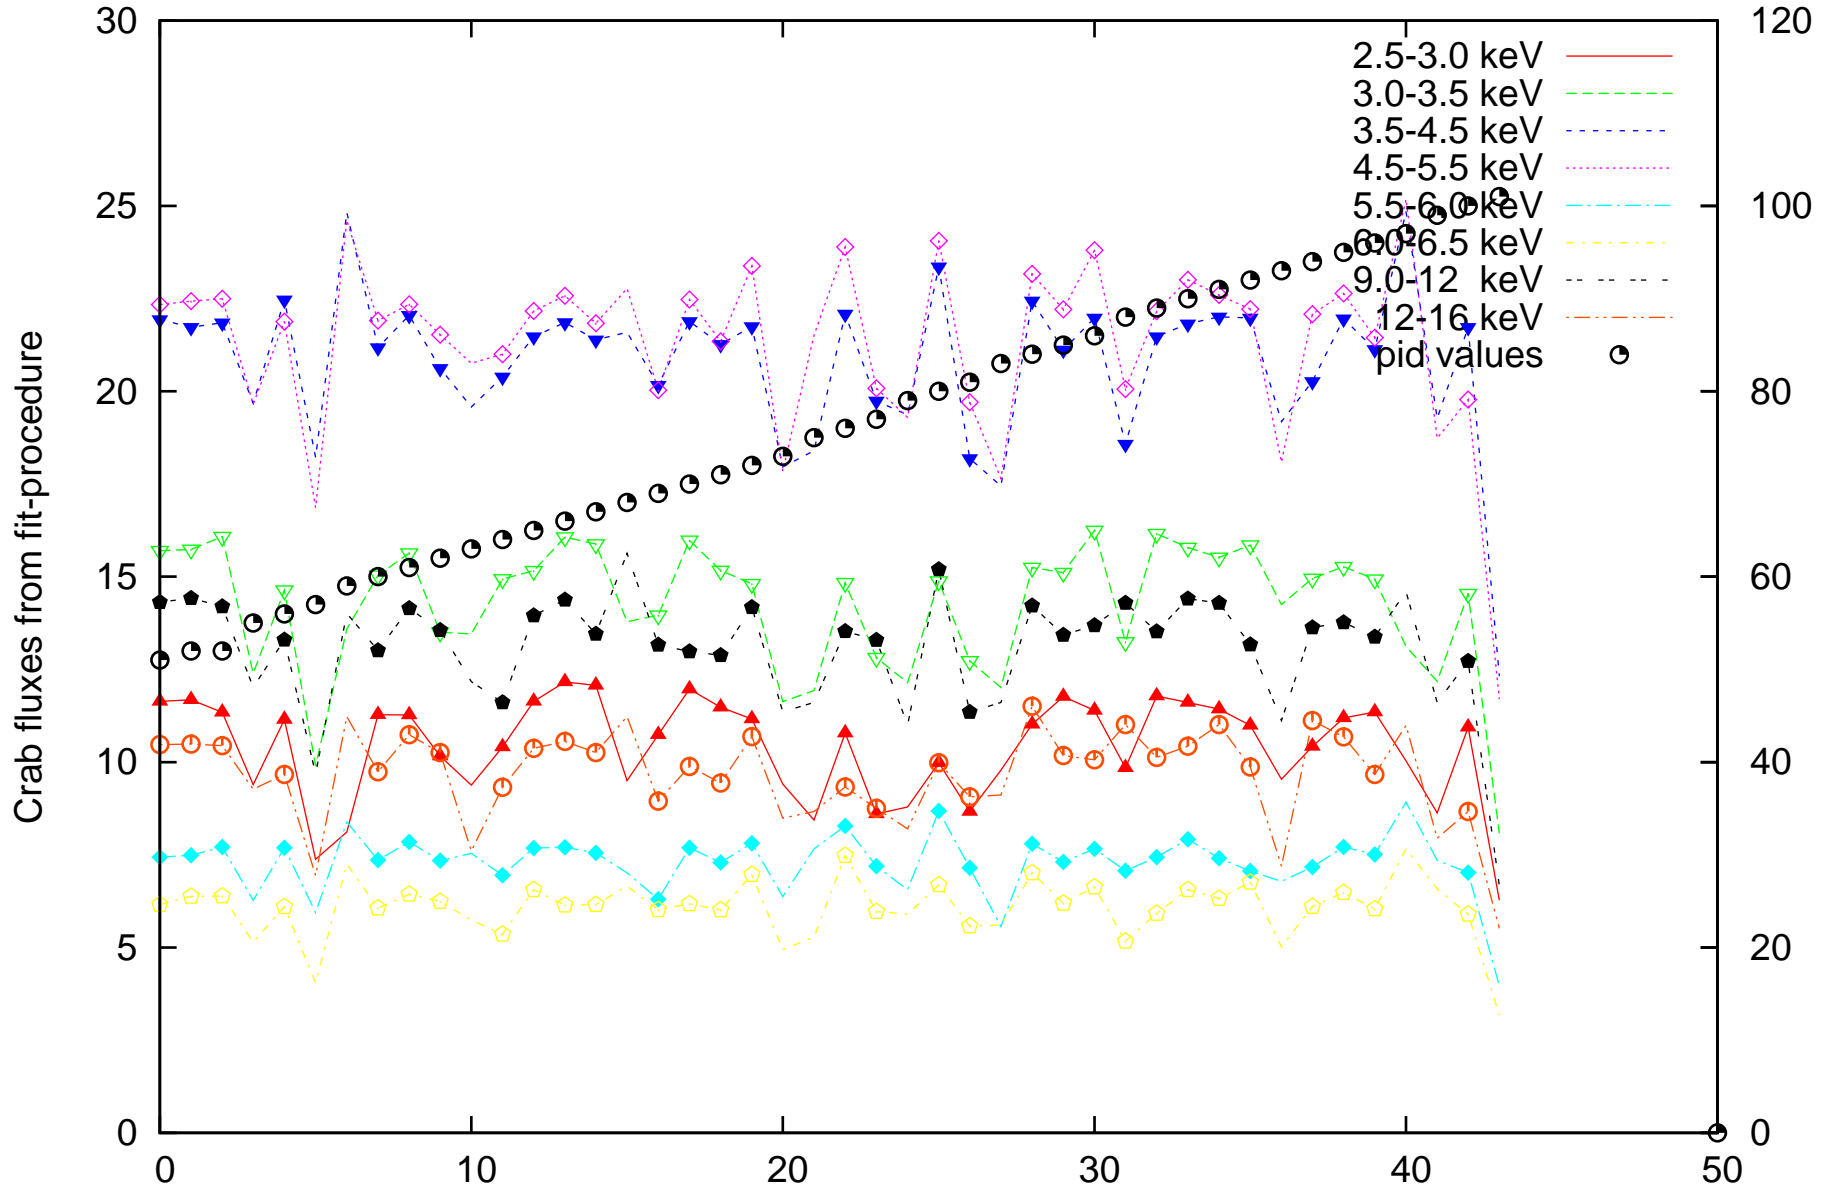

# J1 Crab fluxes

J1 Crab fluxes from orbits 1221-1221 as function of scw-number

jan 21 12:00:00 2016