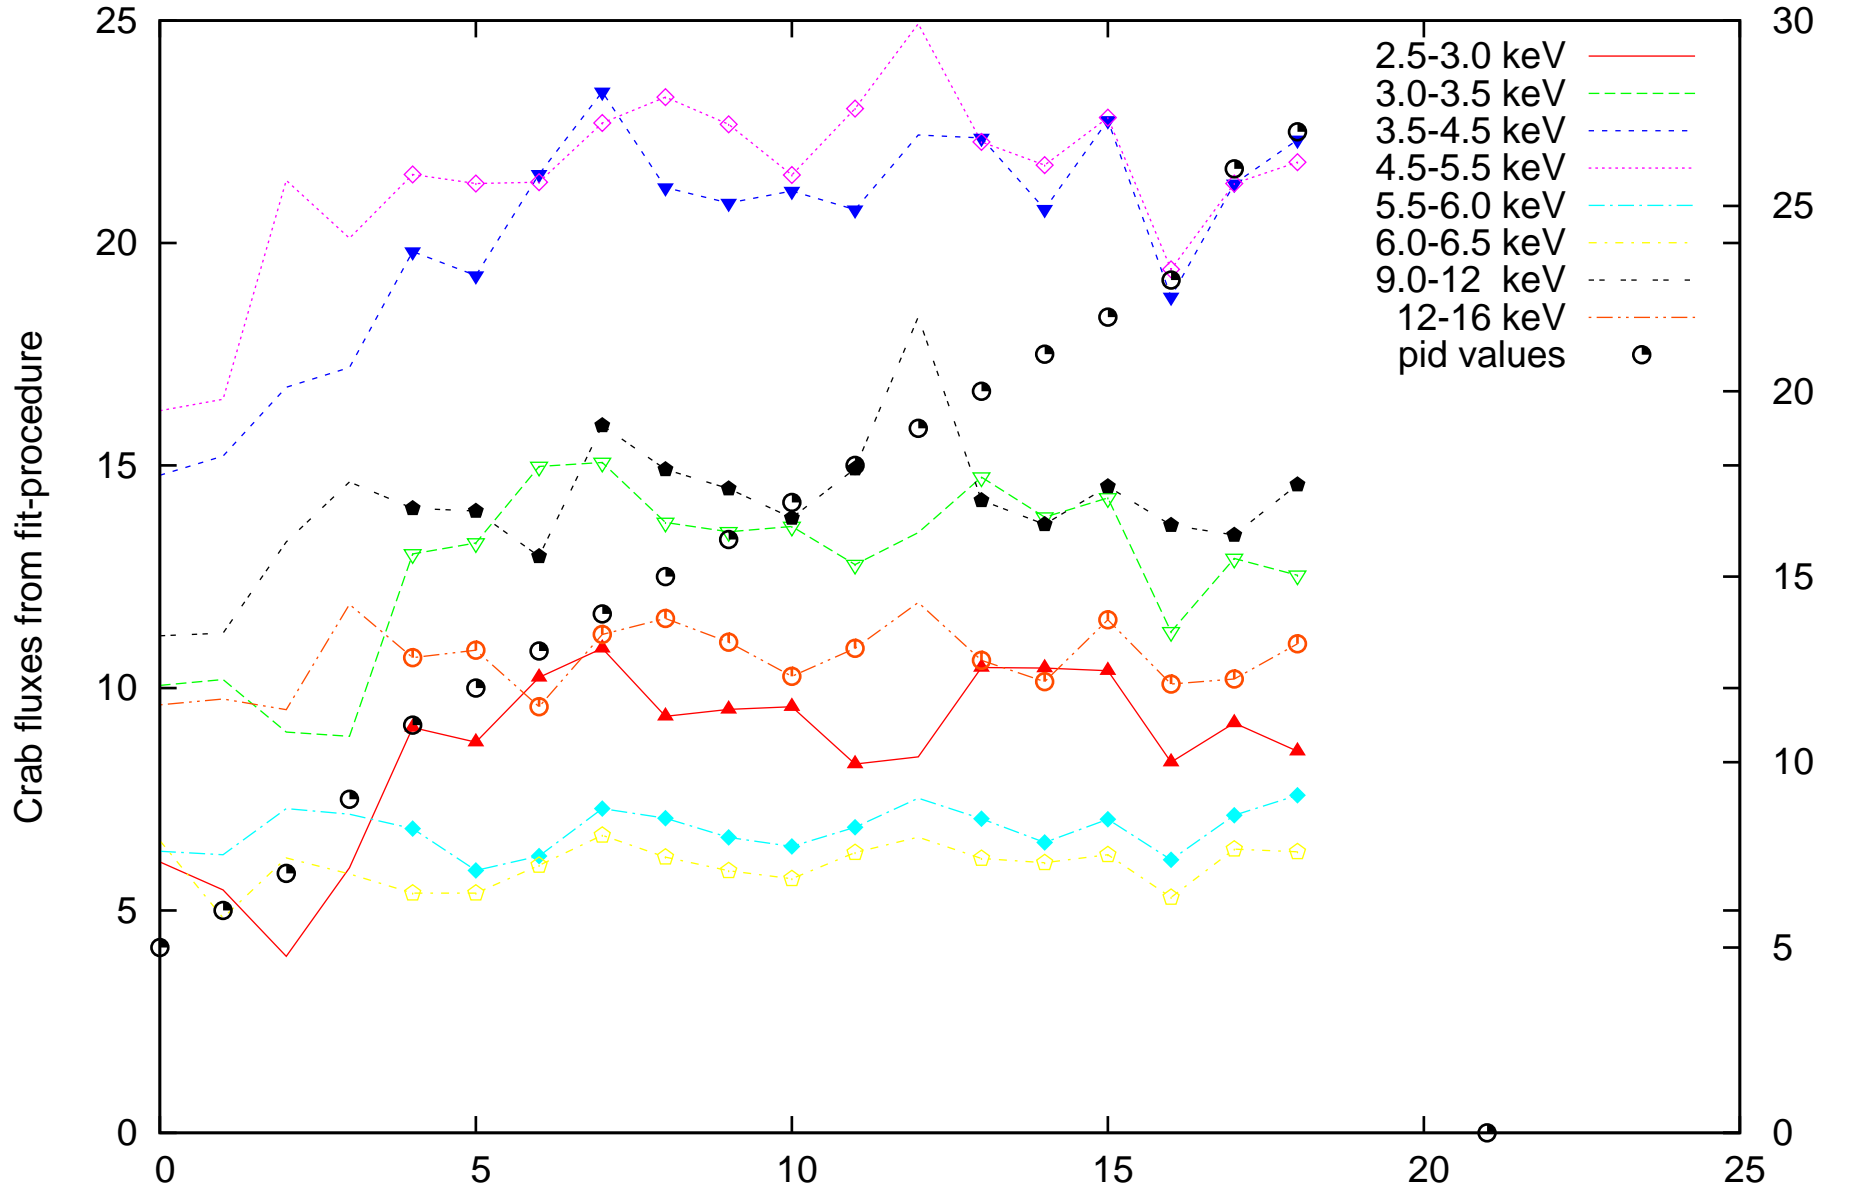

J1 Crab fluxes

J1 Crab fluxes from orbits 1278-1278 as function of scw-number

jan 21 12:00:00 2016