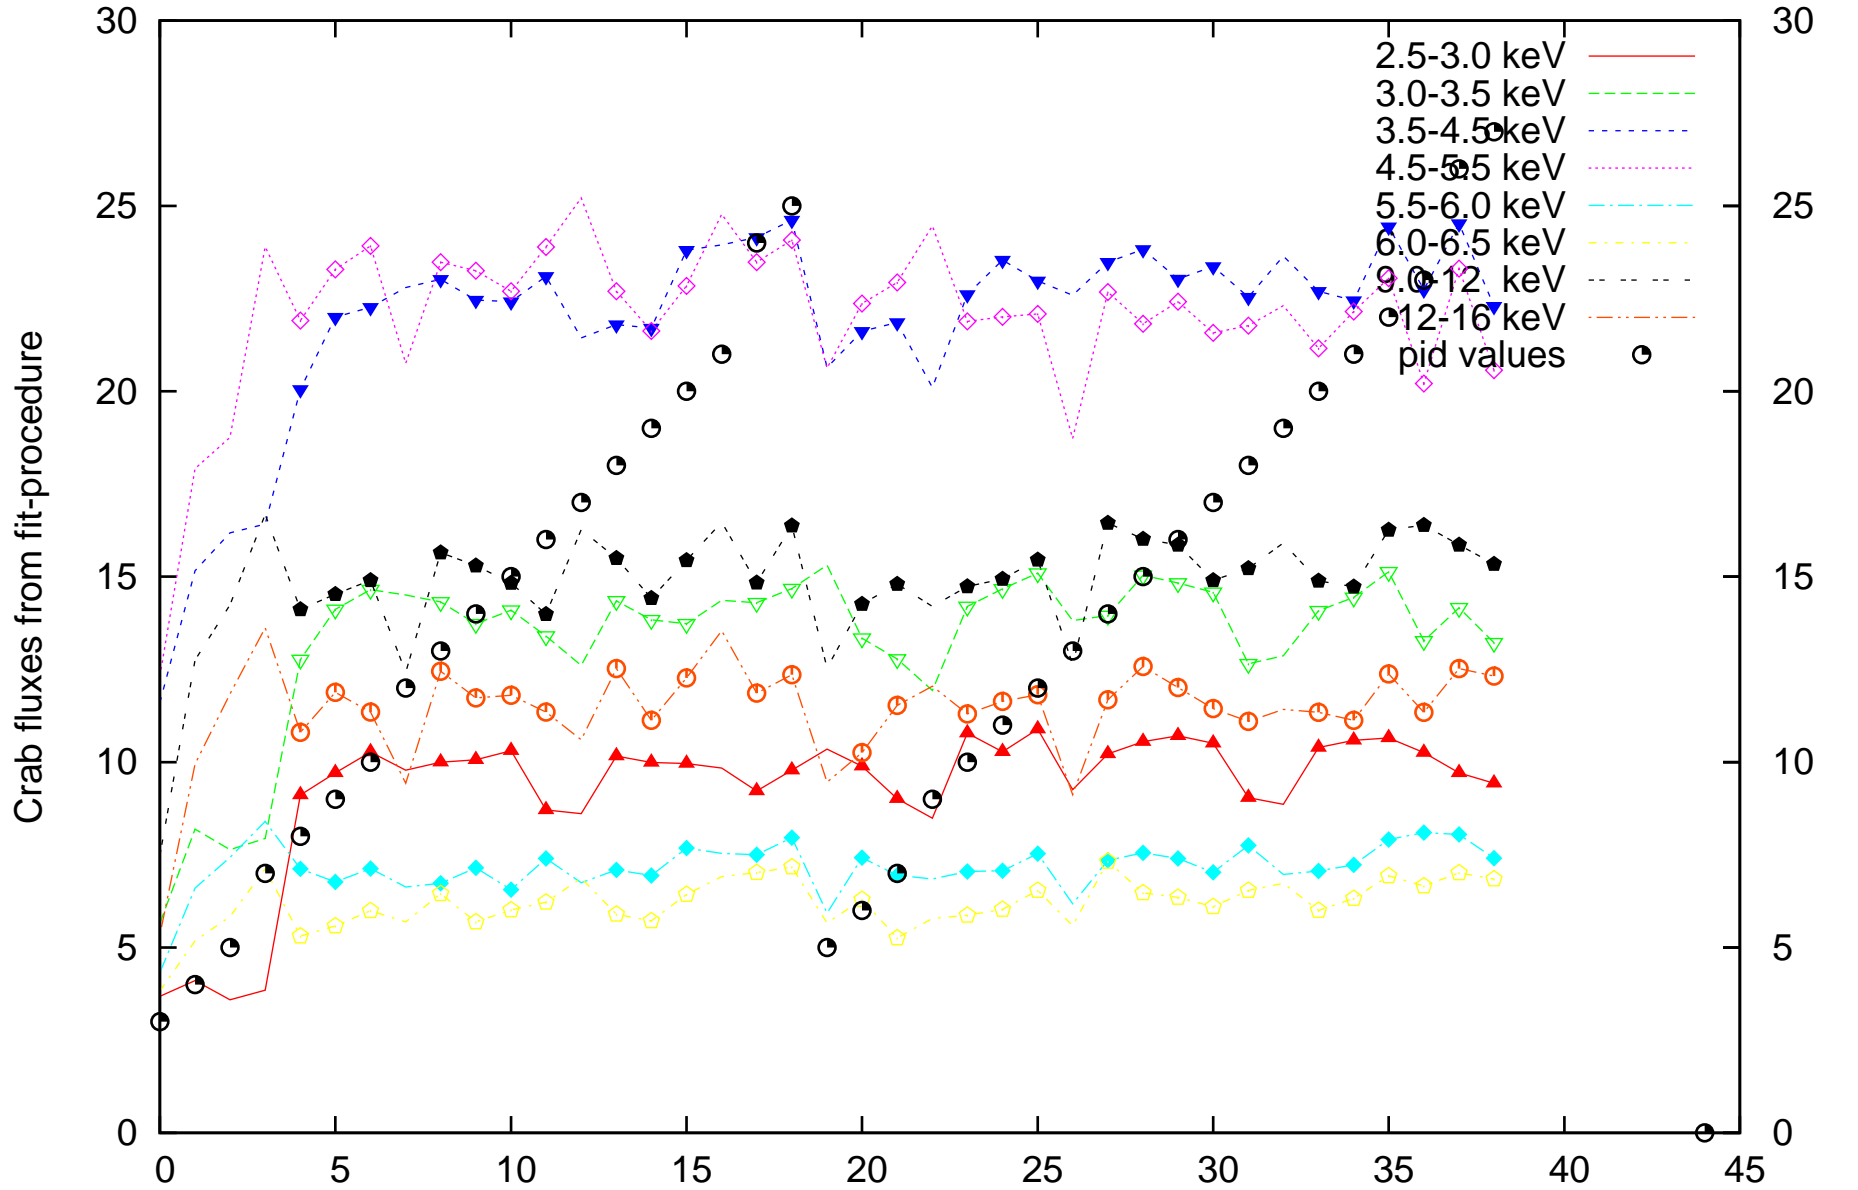

J1 Crab fluxes

J1 Crab fluxes from orbits 1524-1528 as function of scw-number

jan 21 12:00:00 2016