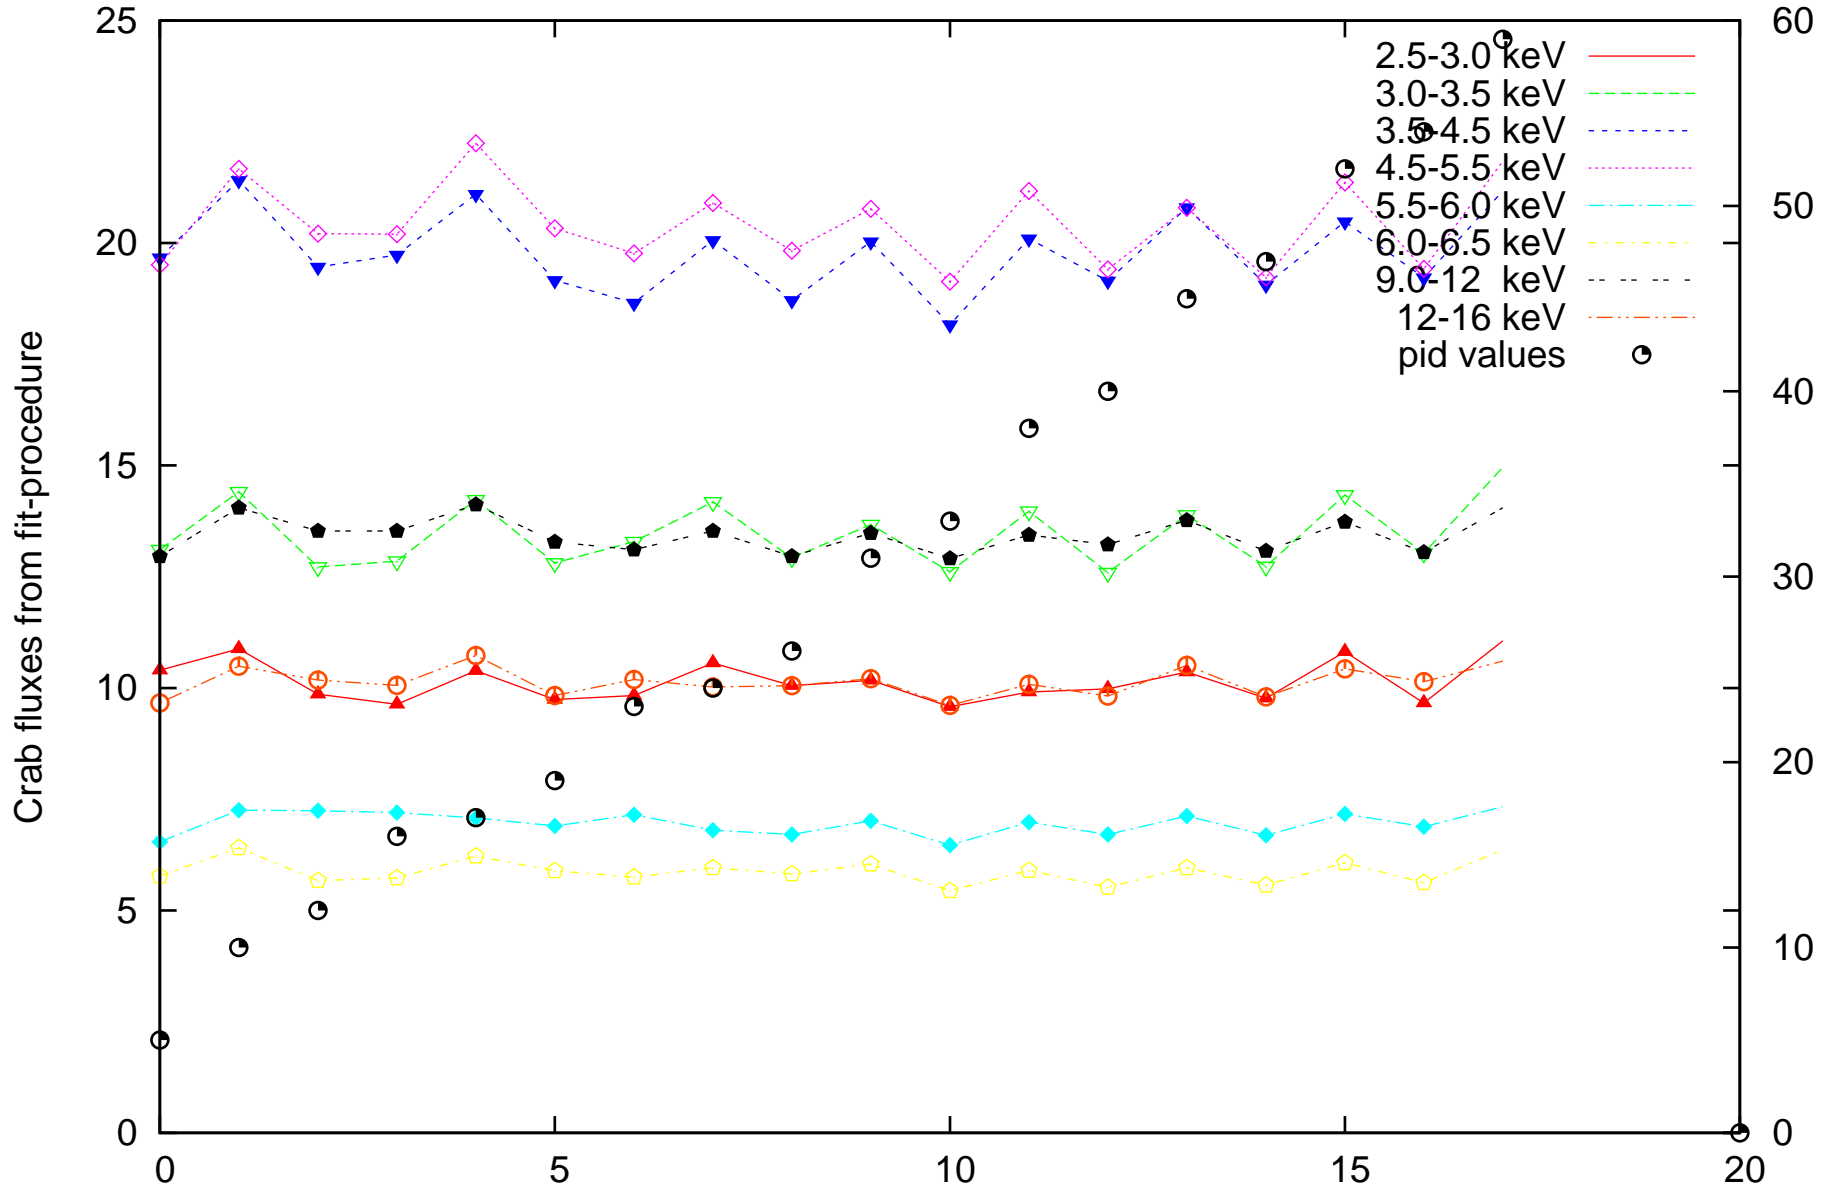

J1 Crab fluxes

J1 Crab fluxes from orbits 352-352 as function of scw-number

jan 21 12:00:00 2016