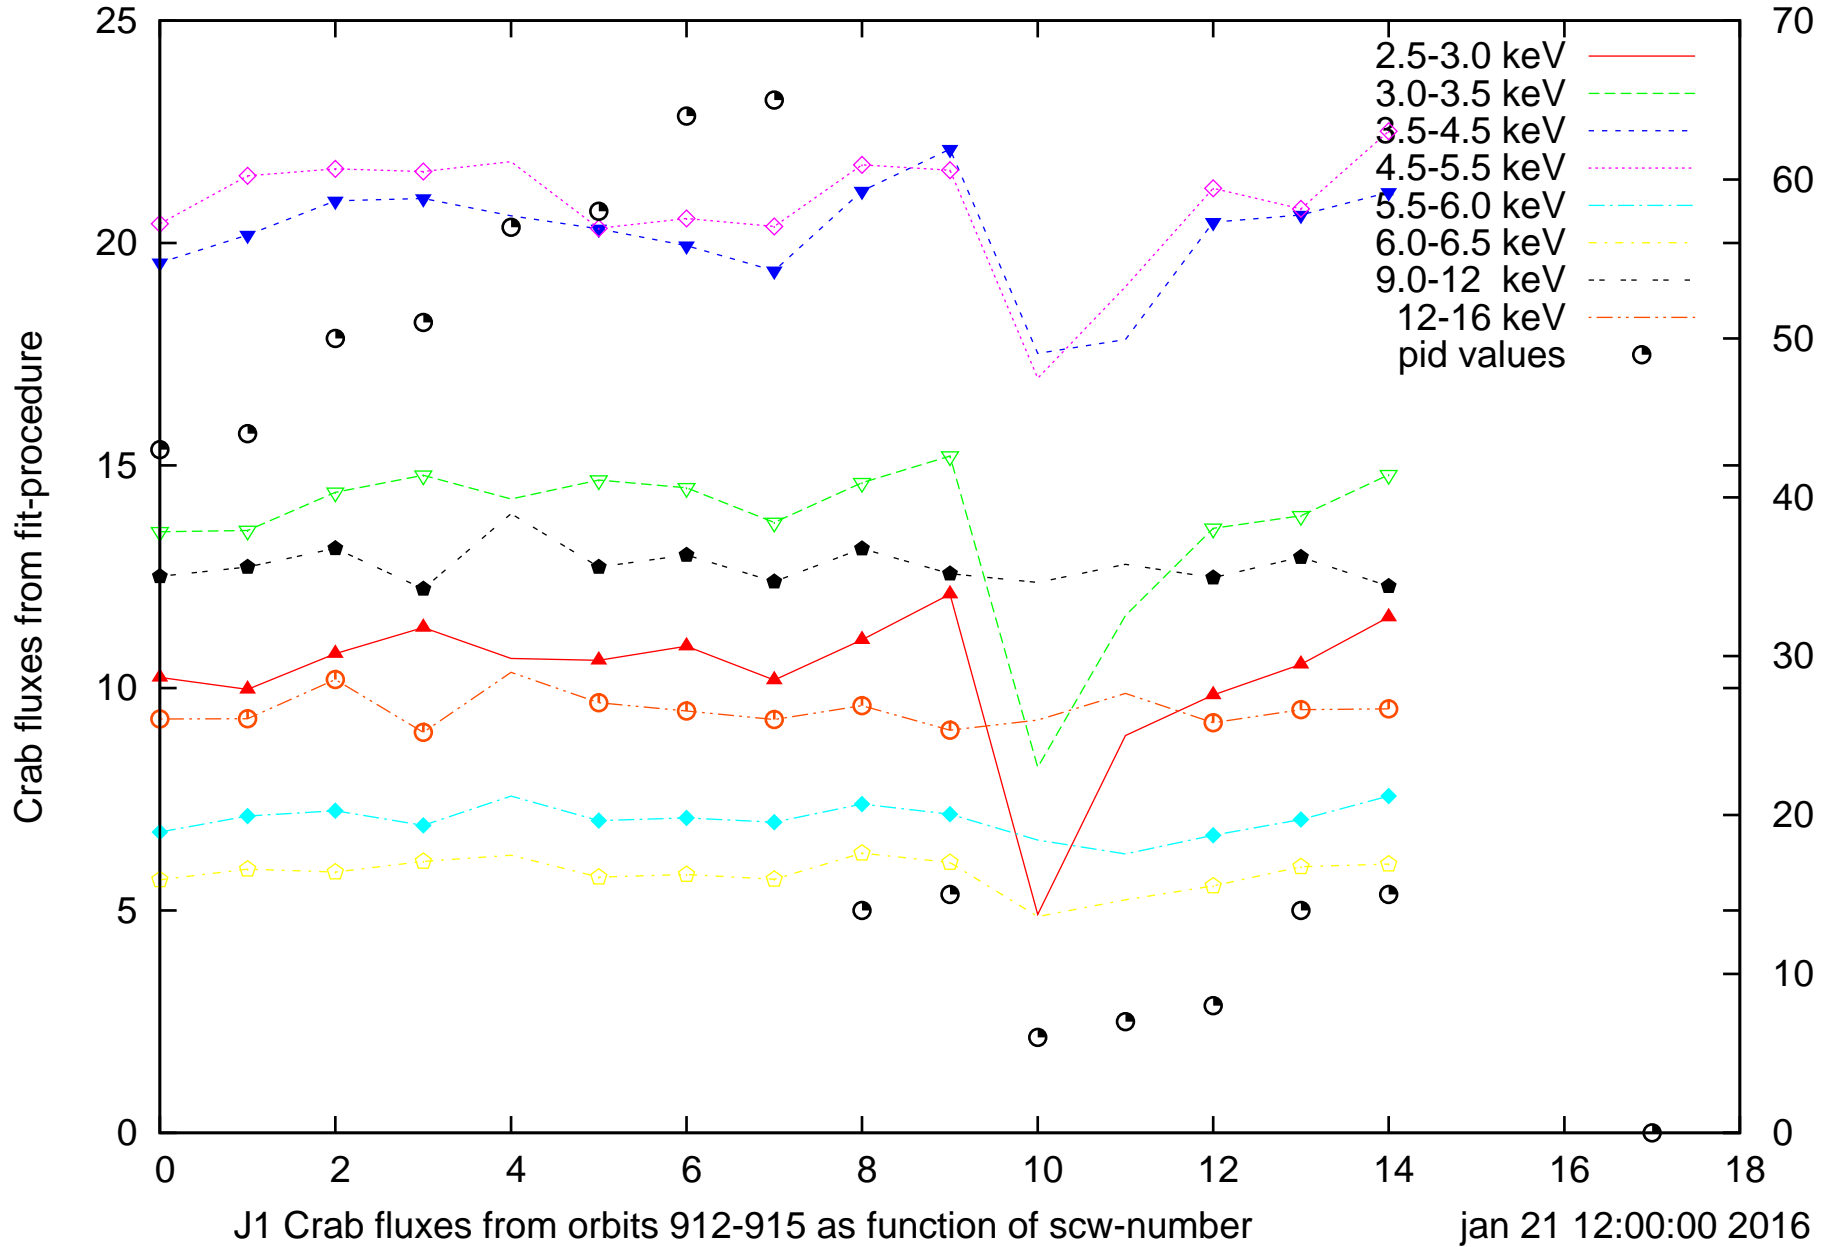

J1 Crab fluxes

J1 Crab fluxes from orbits 912-915 as function of scw-number

jan 21 12:00:00 2016