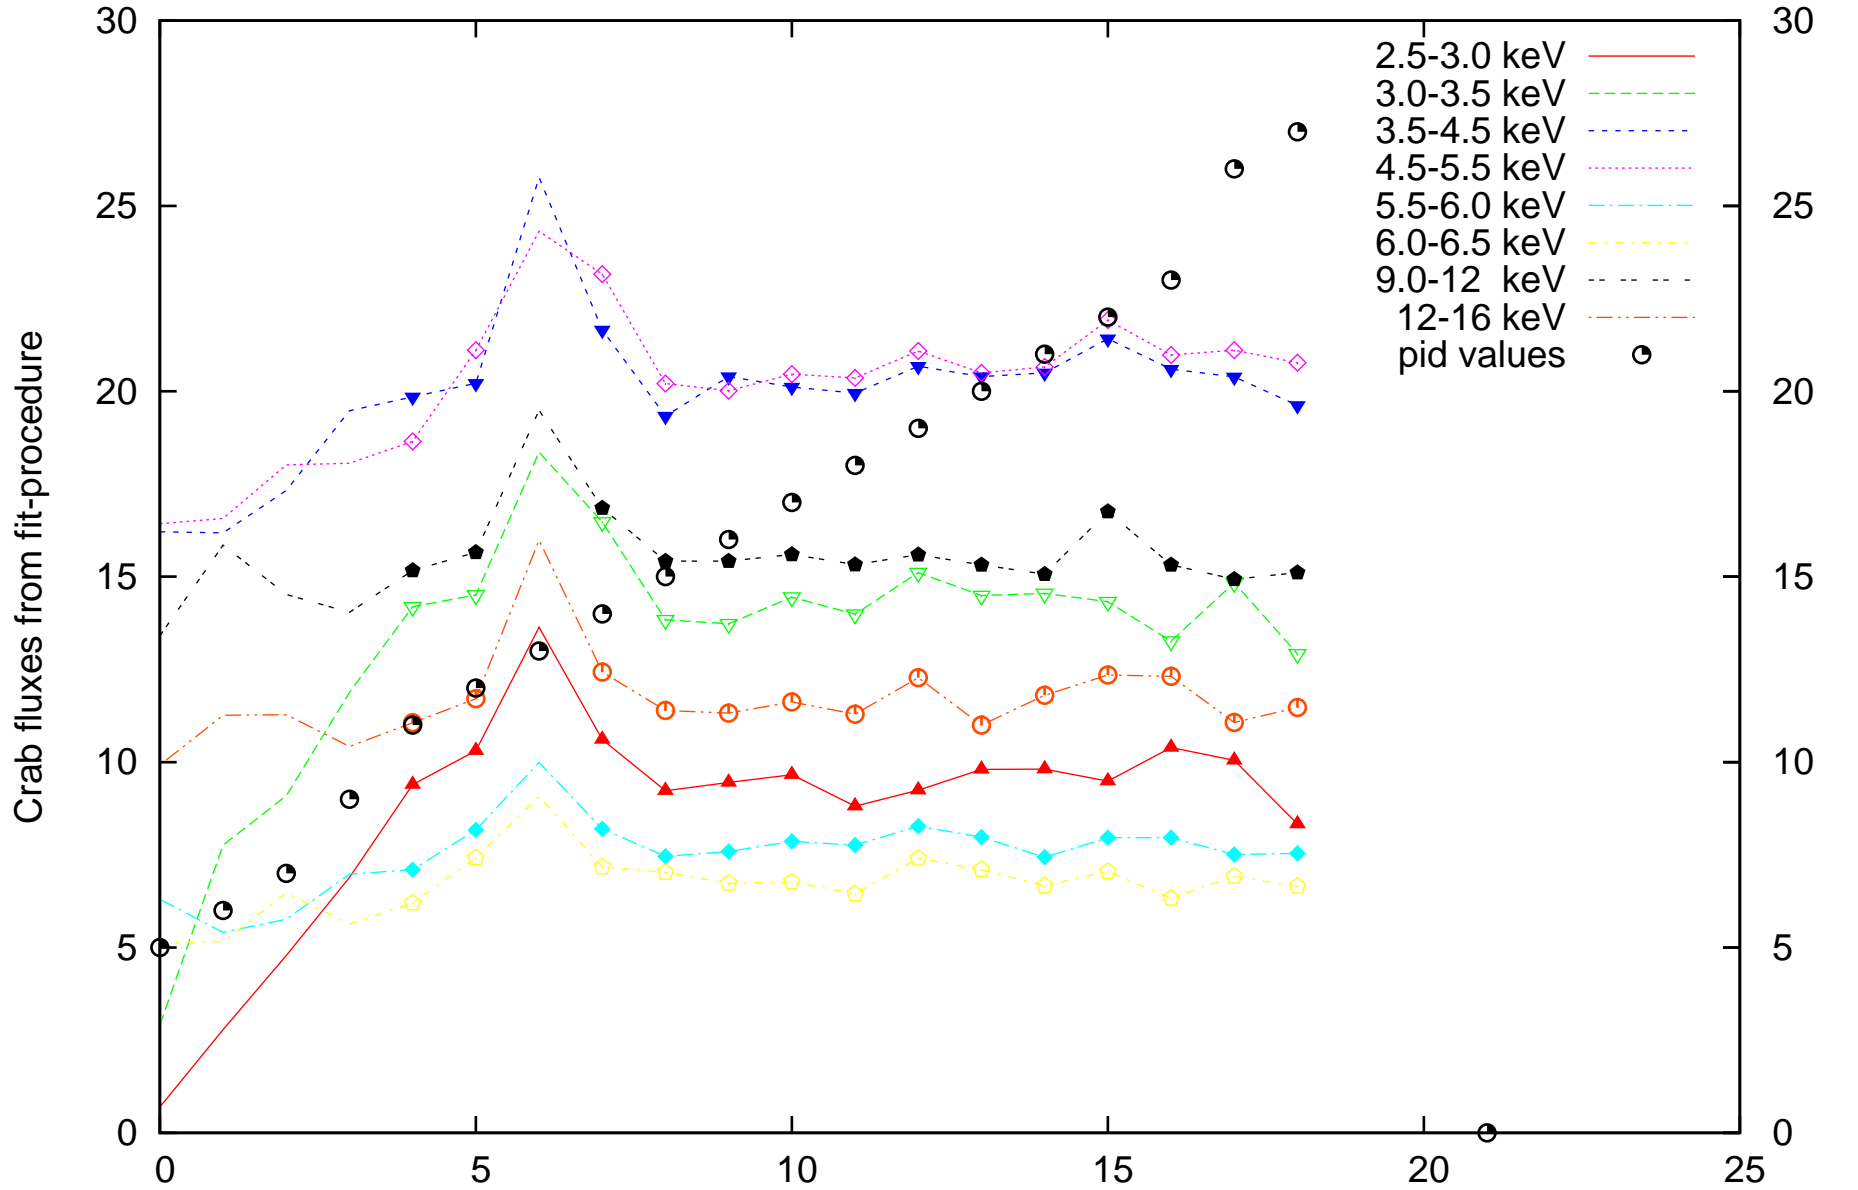

J2 Crab fluxes

J2 Crab fluxes from orbits 1278-1278 as function of scw-number

jan 21 12:00:00 2016