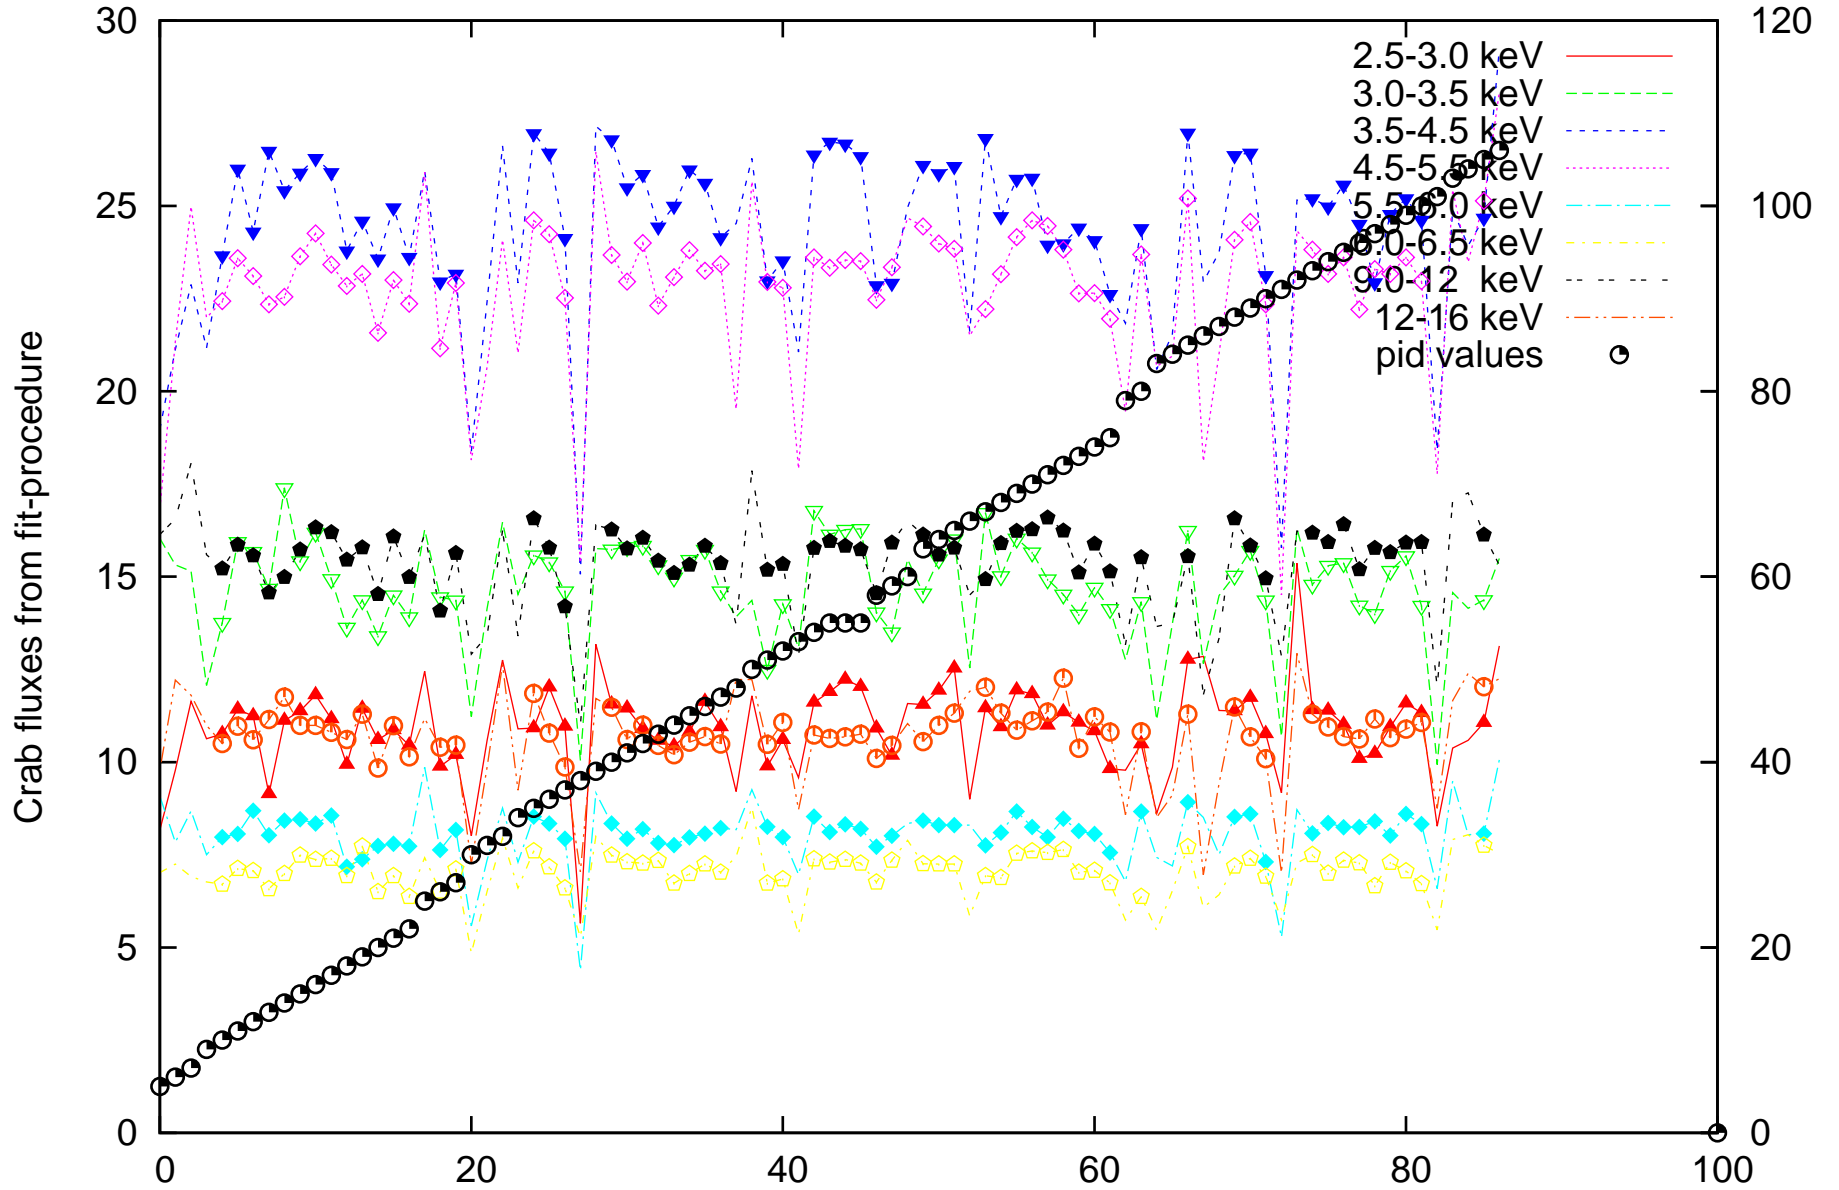

J2 Crab fluxes

J2 Crab fluxes from orbits 1387-1387 as function of scw-number

jan 21 12:00:00 2016